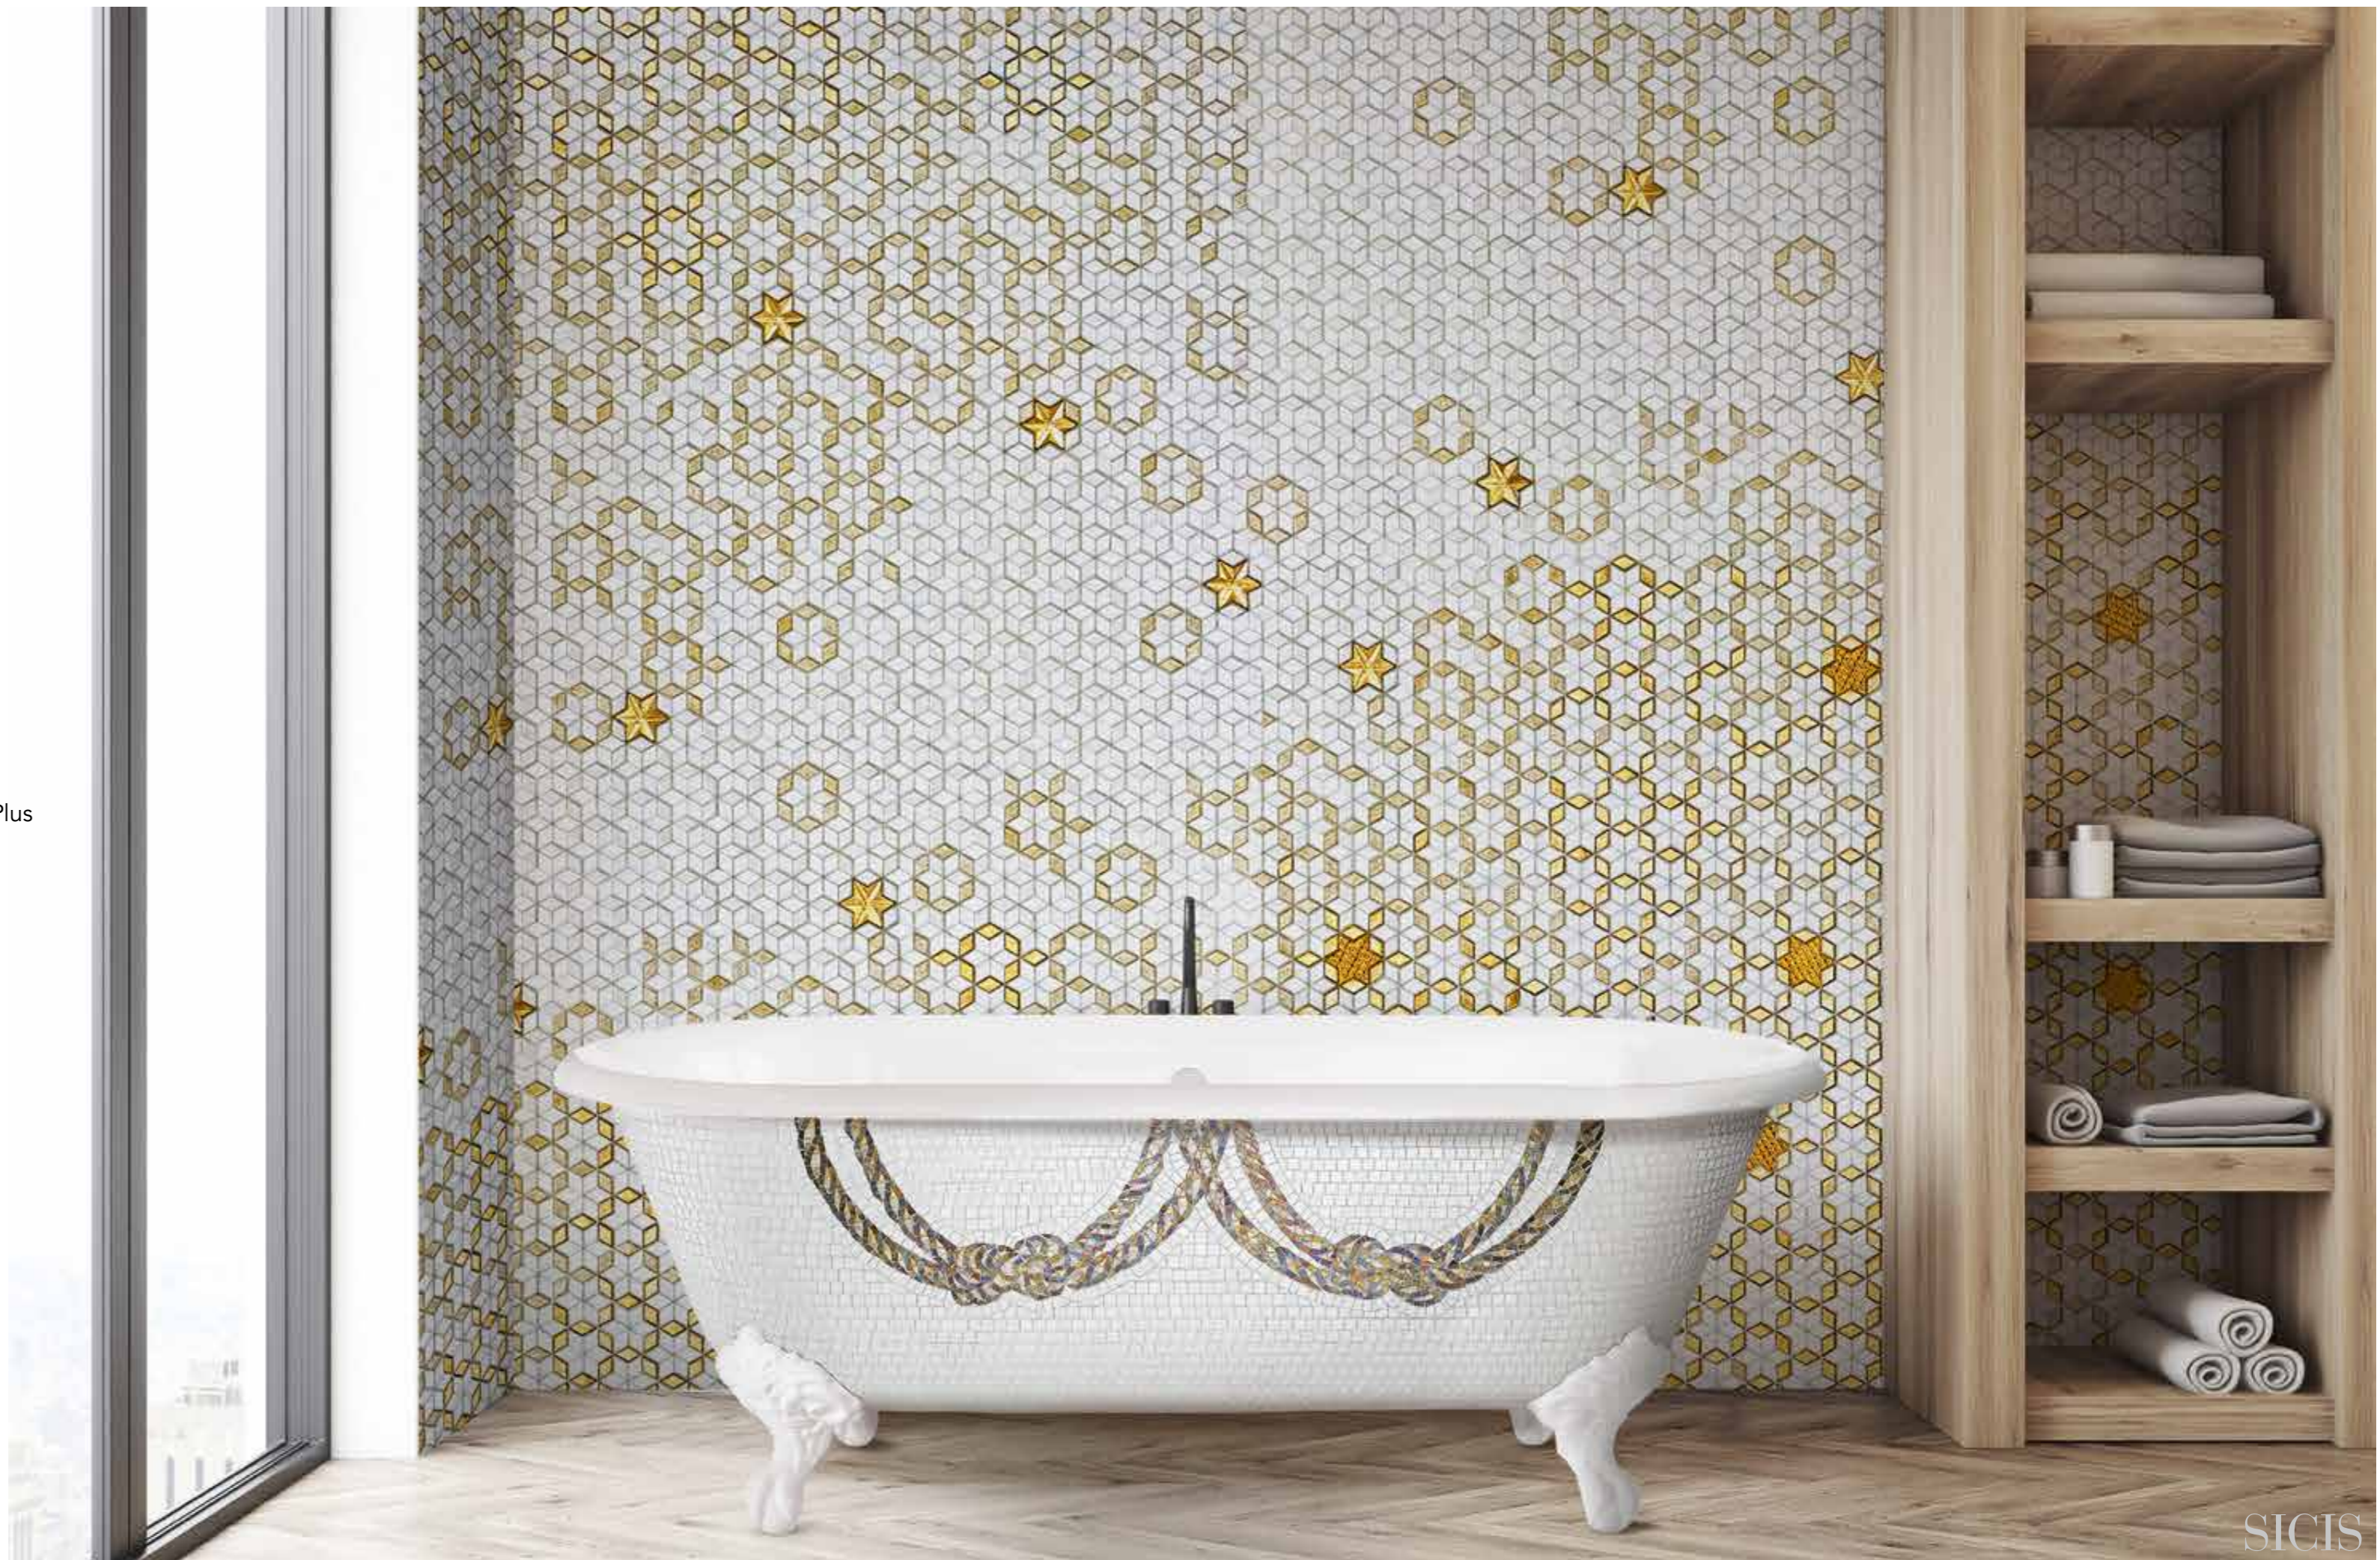

12

Washbasins:
Doh Oval Icemir

Wall: Crystal Collection,
Usignolo degradé
Module size: 1x9 sheets
cm 30,4x264,8 · 12"x104 1/4"

13

Wall: Diamond Collection, Mitosis Queen Plus
Bathtub: Perry 02

14

Wall: Diamond Collection,
Mitosis Queen Plus
Panel size: cm 150x270 · 59"x106 1/4"