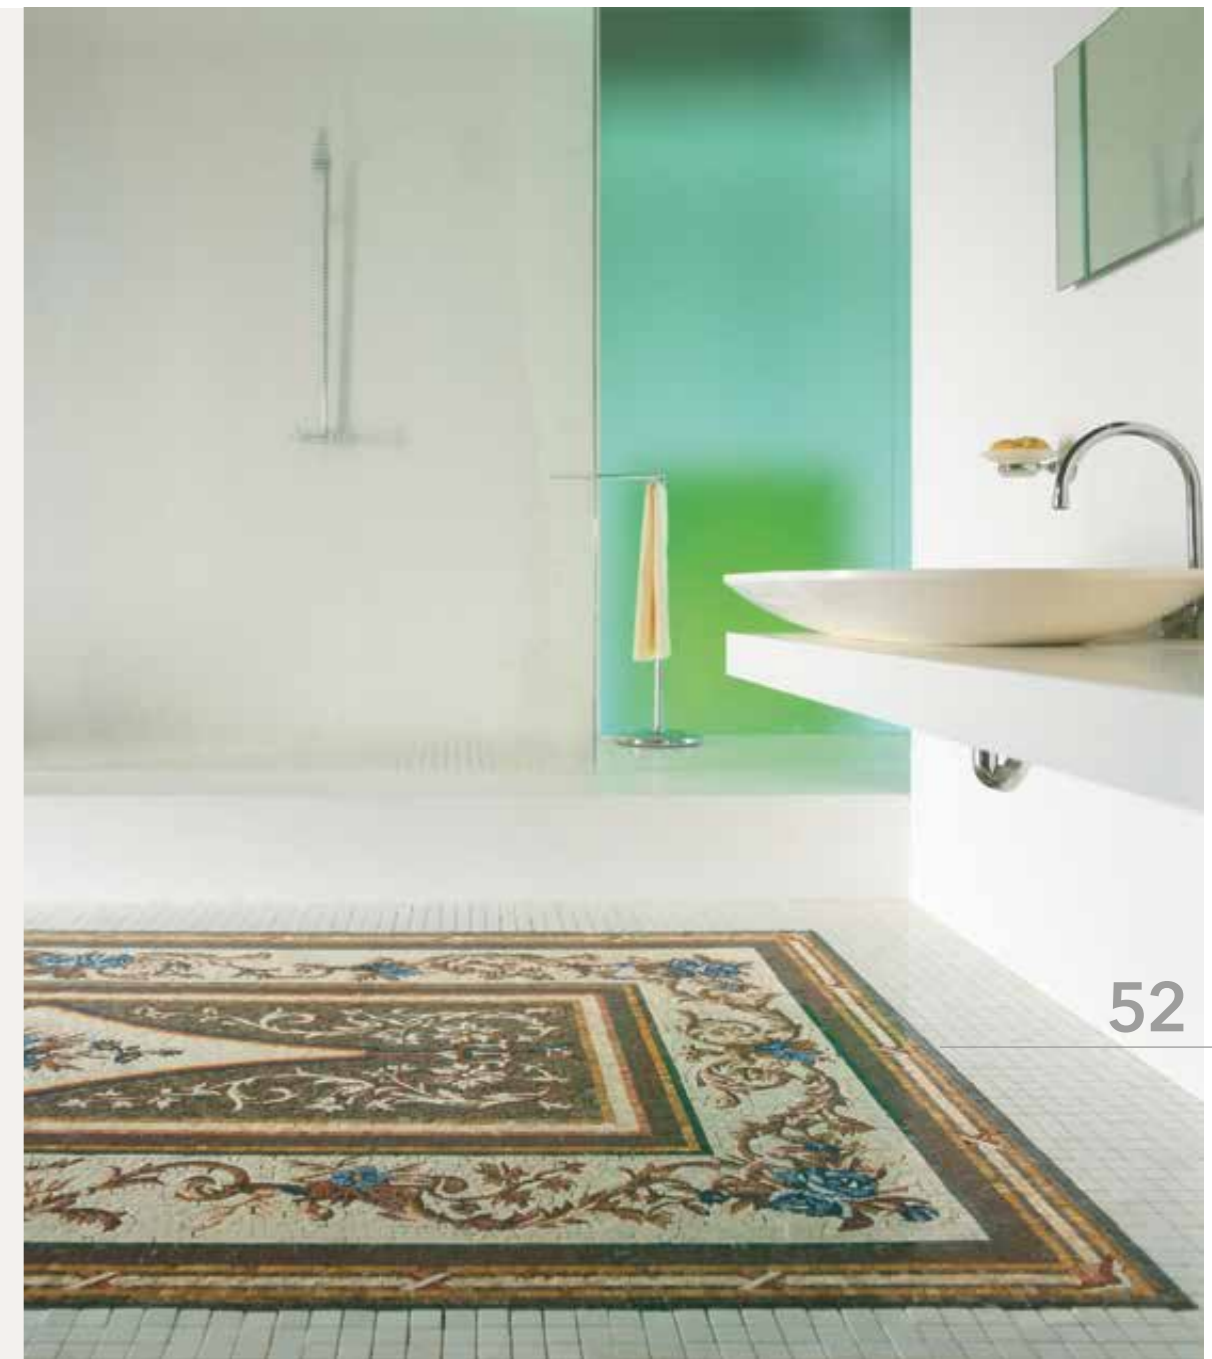

Floor: SiciStone Collection, Amidele
Calacatta Marble,
Breccia Damascata Rosa Marble,
Vetrite Feather Champagne

Bathtub: Bathtubs Collection,
Feather Champagne Vetrite bathtub

Wall: Wonderful Collection, Labuan
Panel size: cm 240x265 · 94^{1/2}"x104^{3/8}"