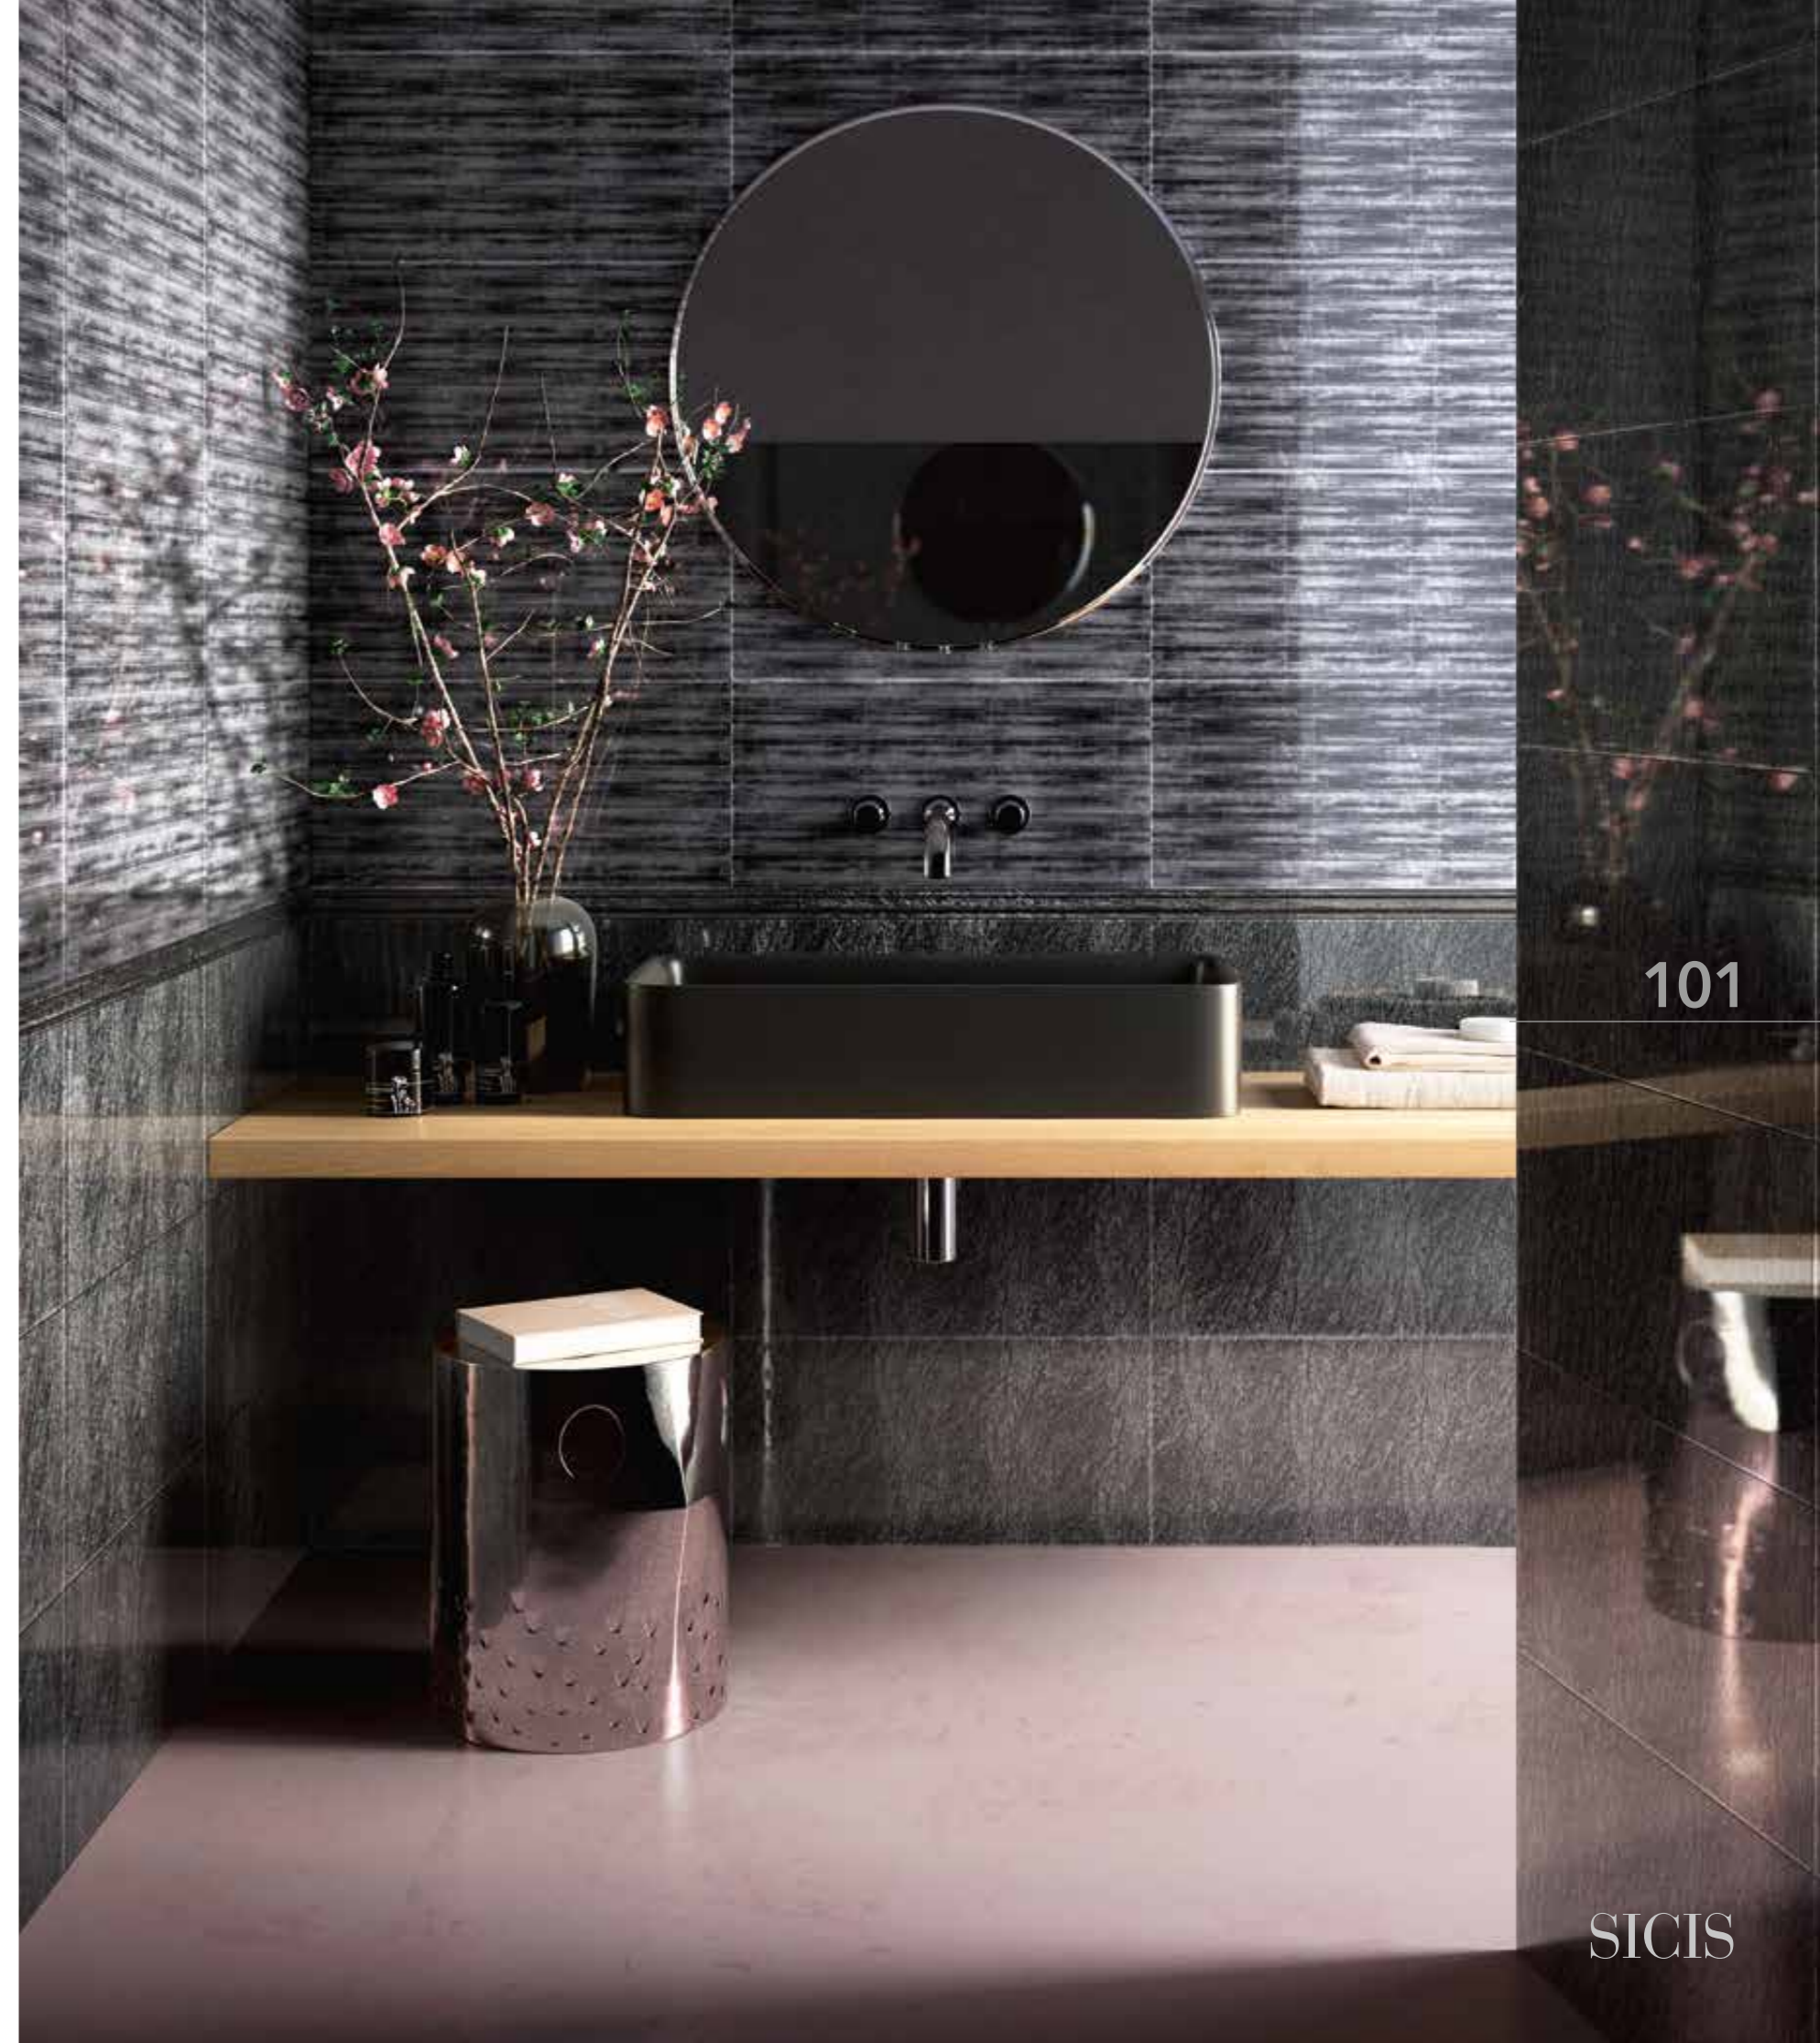

Wall: Vetríte Tile Collection, Fuliggine
Boiserie: Vetríte Tile Collection, Feather Black
Minoica and Micenea mouldings, Vetríte Feather Black
Table: Knatt
Lighting: Ballet 1-5 Chromed