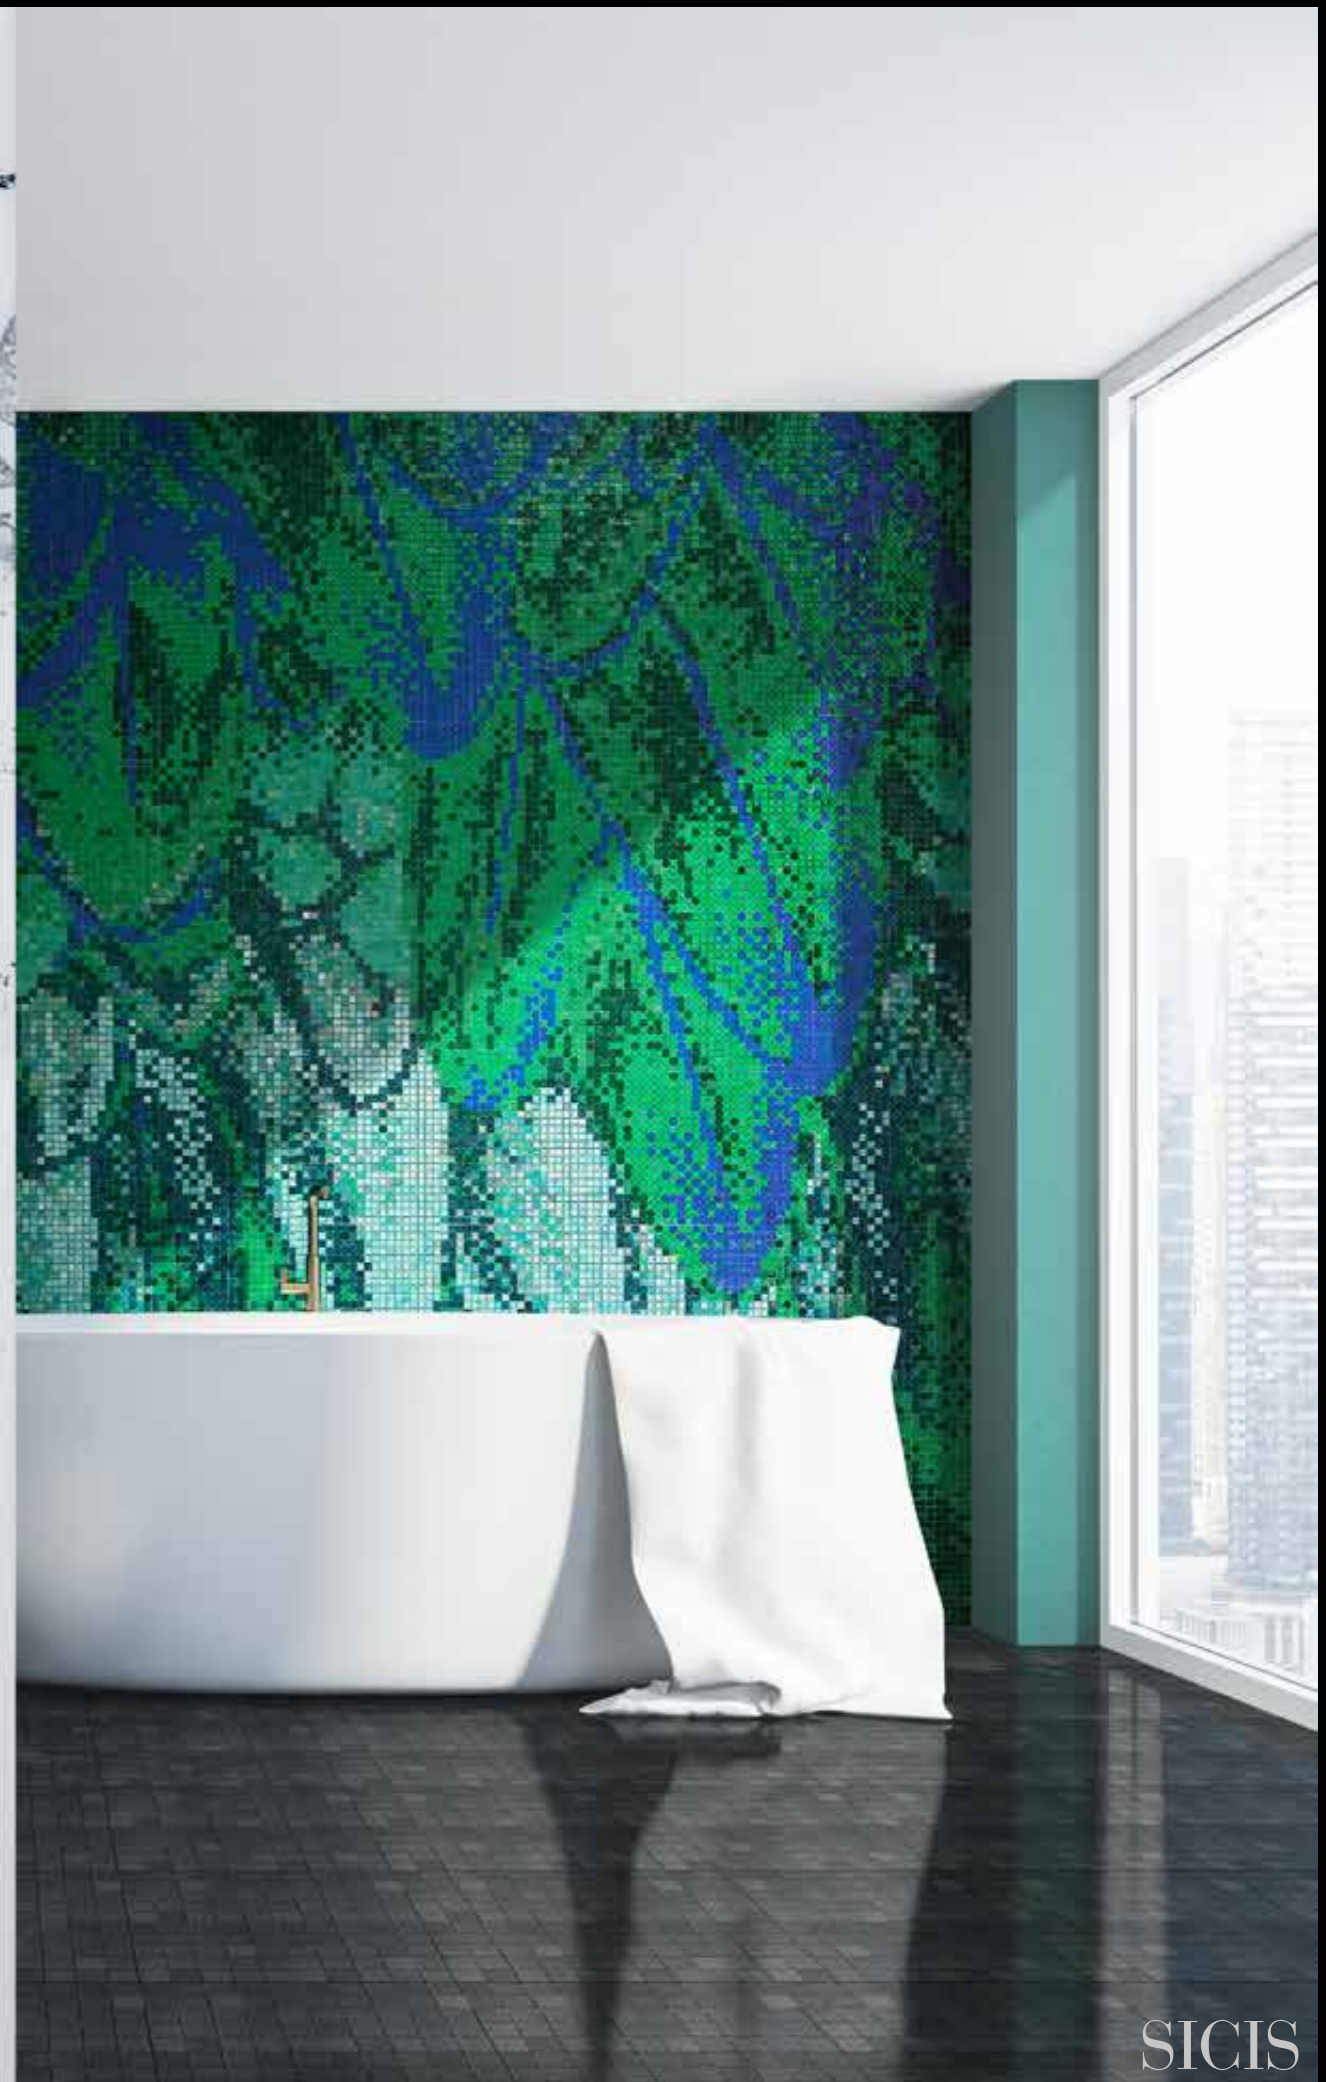

85

Wall: Vetrice Collection, Electric Marble Cal Silver
Wall: IPix Collection, Guacamayo Verde
Floor: Marble Collection, Polished Nero Marble
Washbasin: Doh Oval Yannal 2
Bathtub: Denver 08
Table: Koro Side Table 50