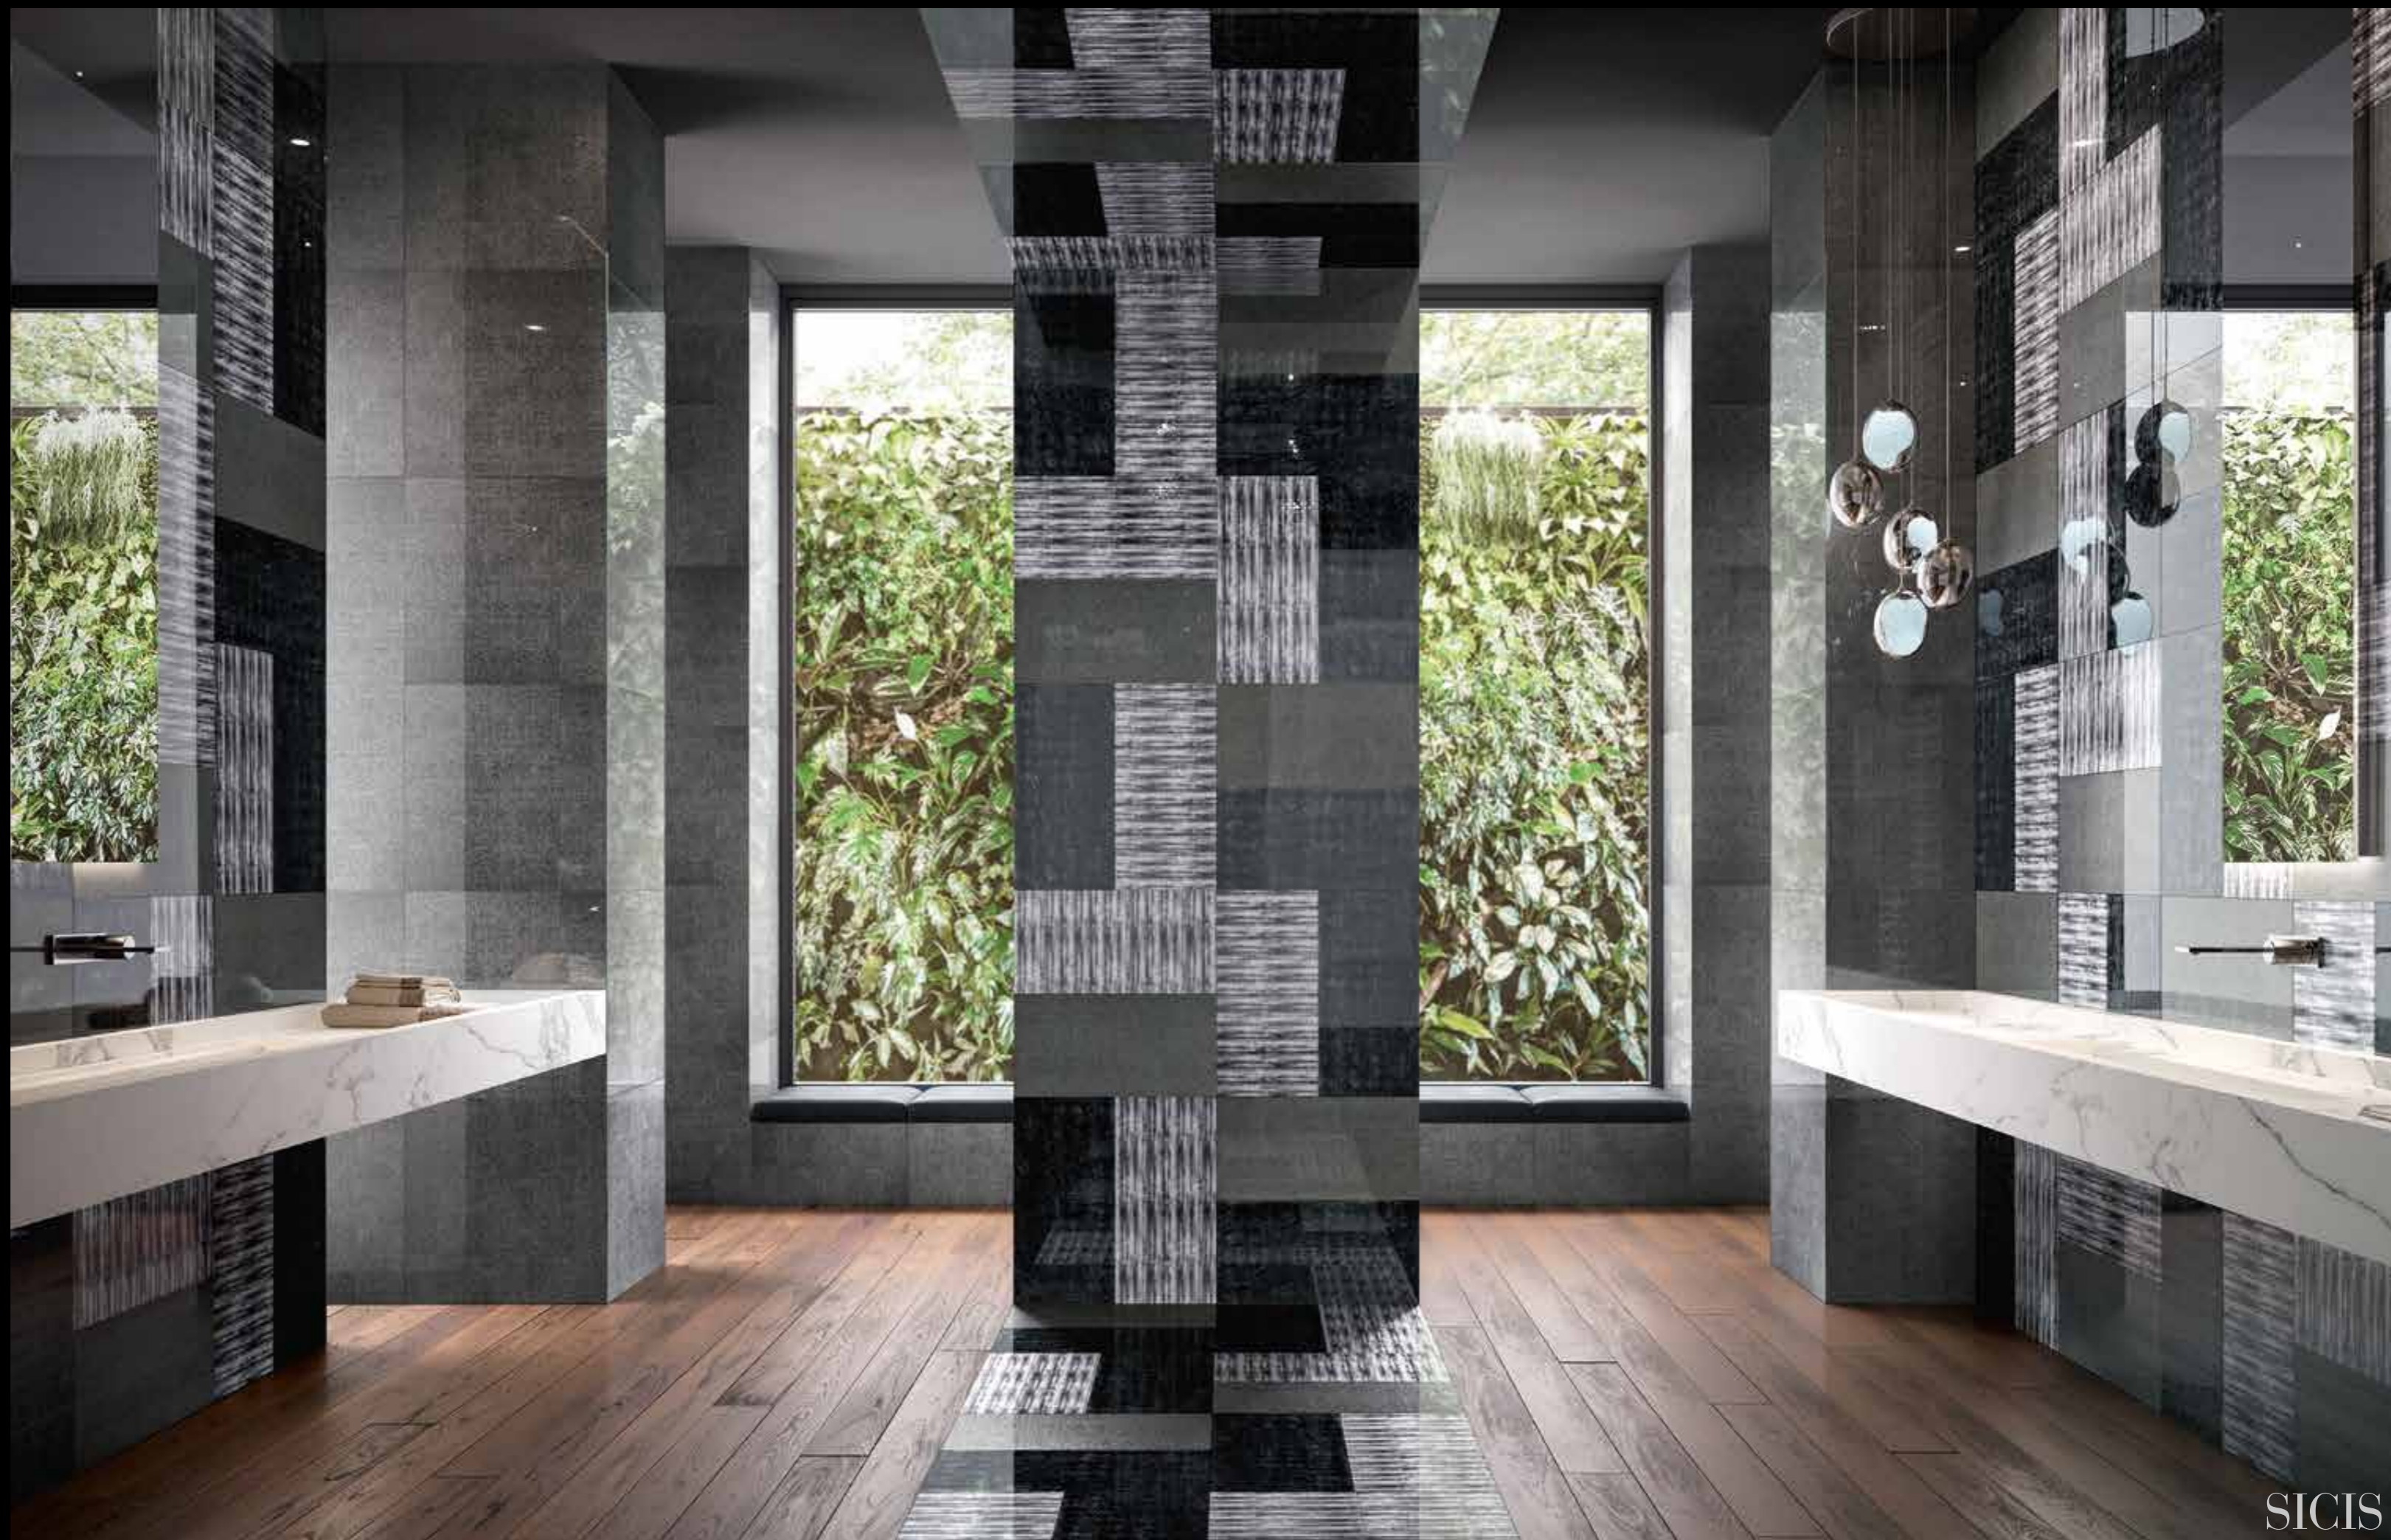

99

Walls: Vetríte Tile Collection, Gonio Dark
Lighting: Element K

SICIS