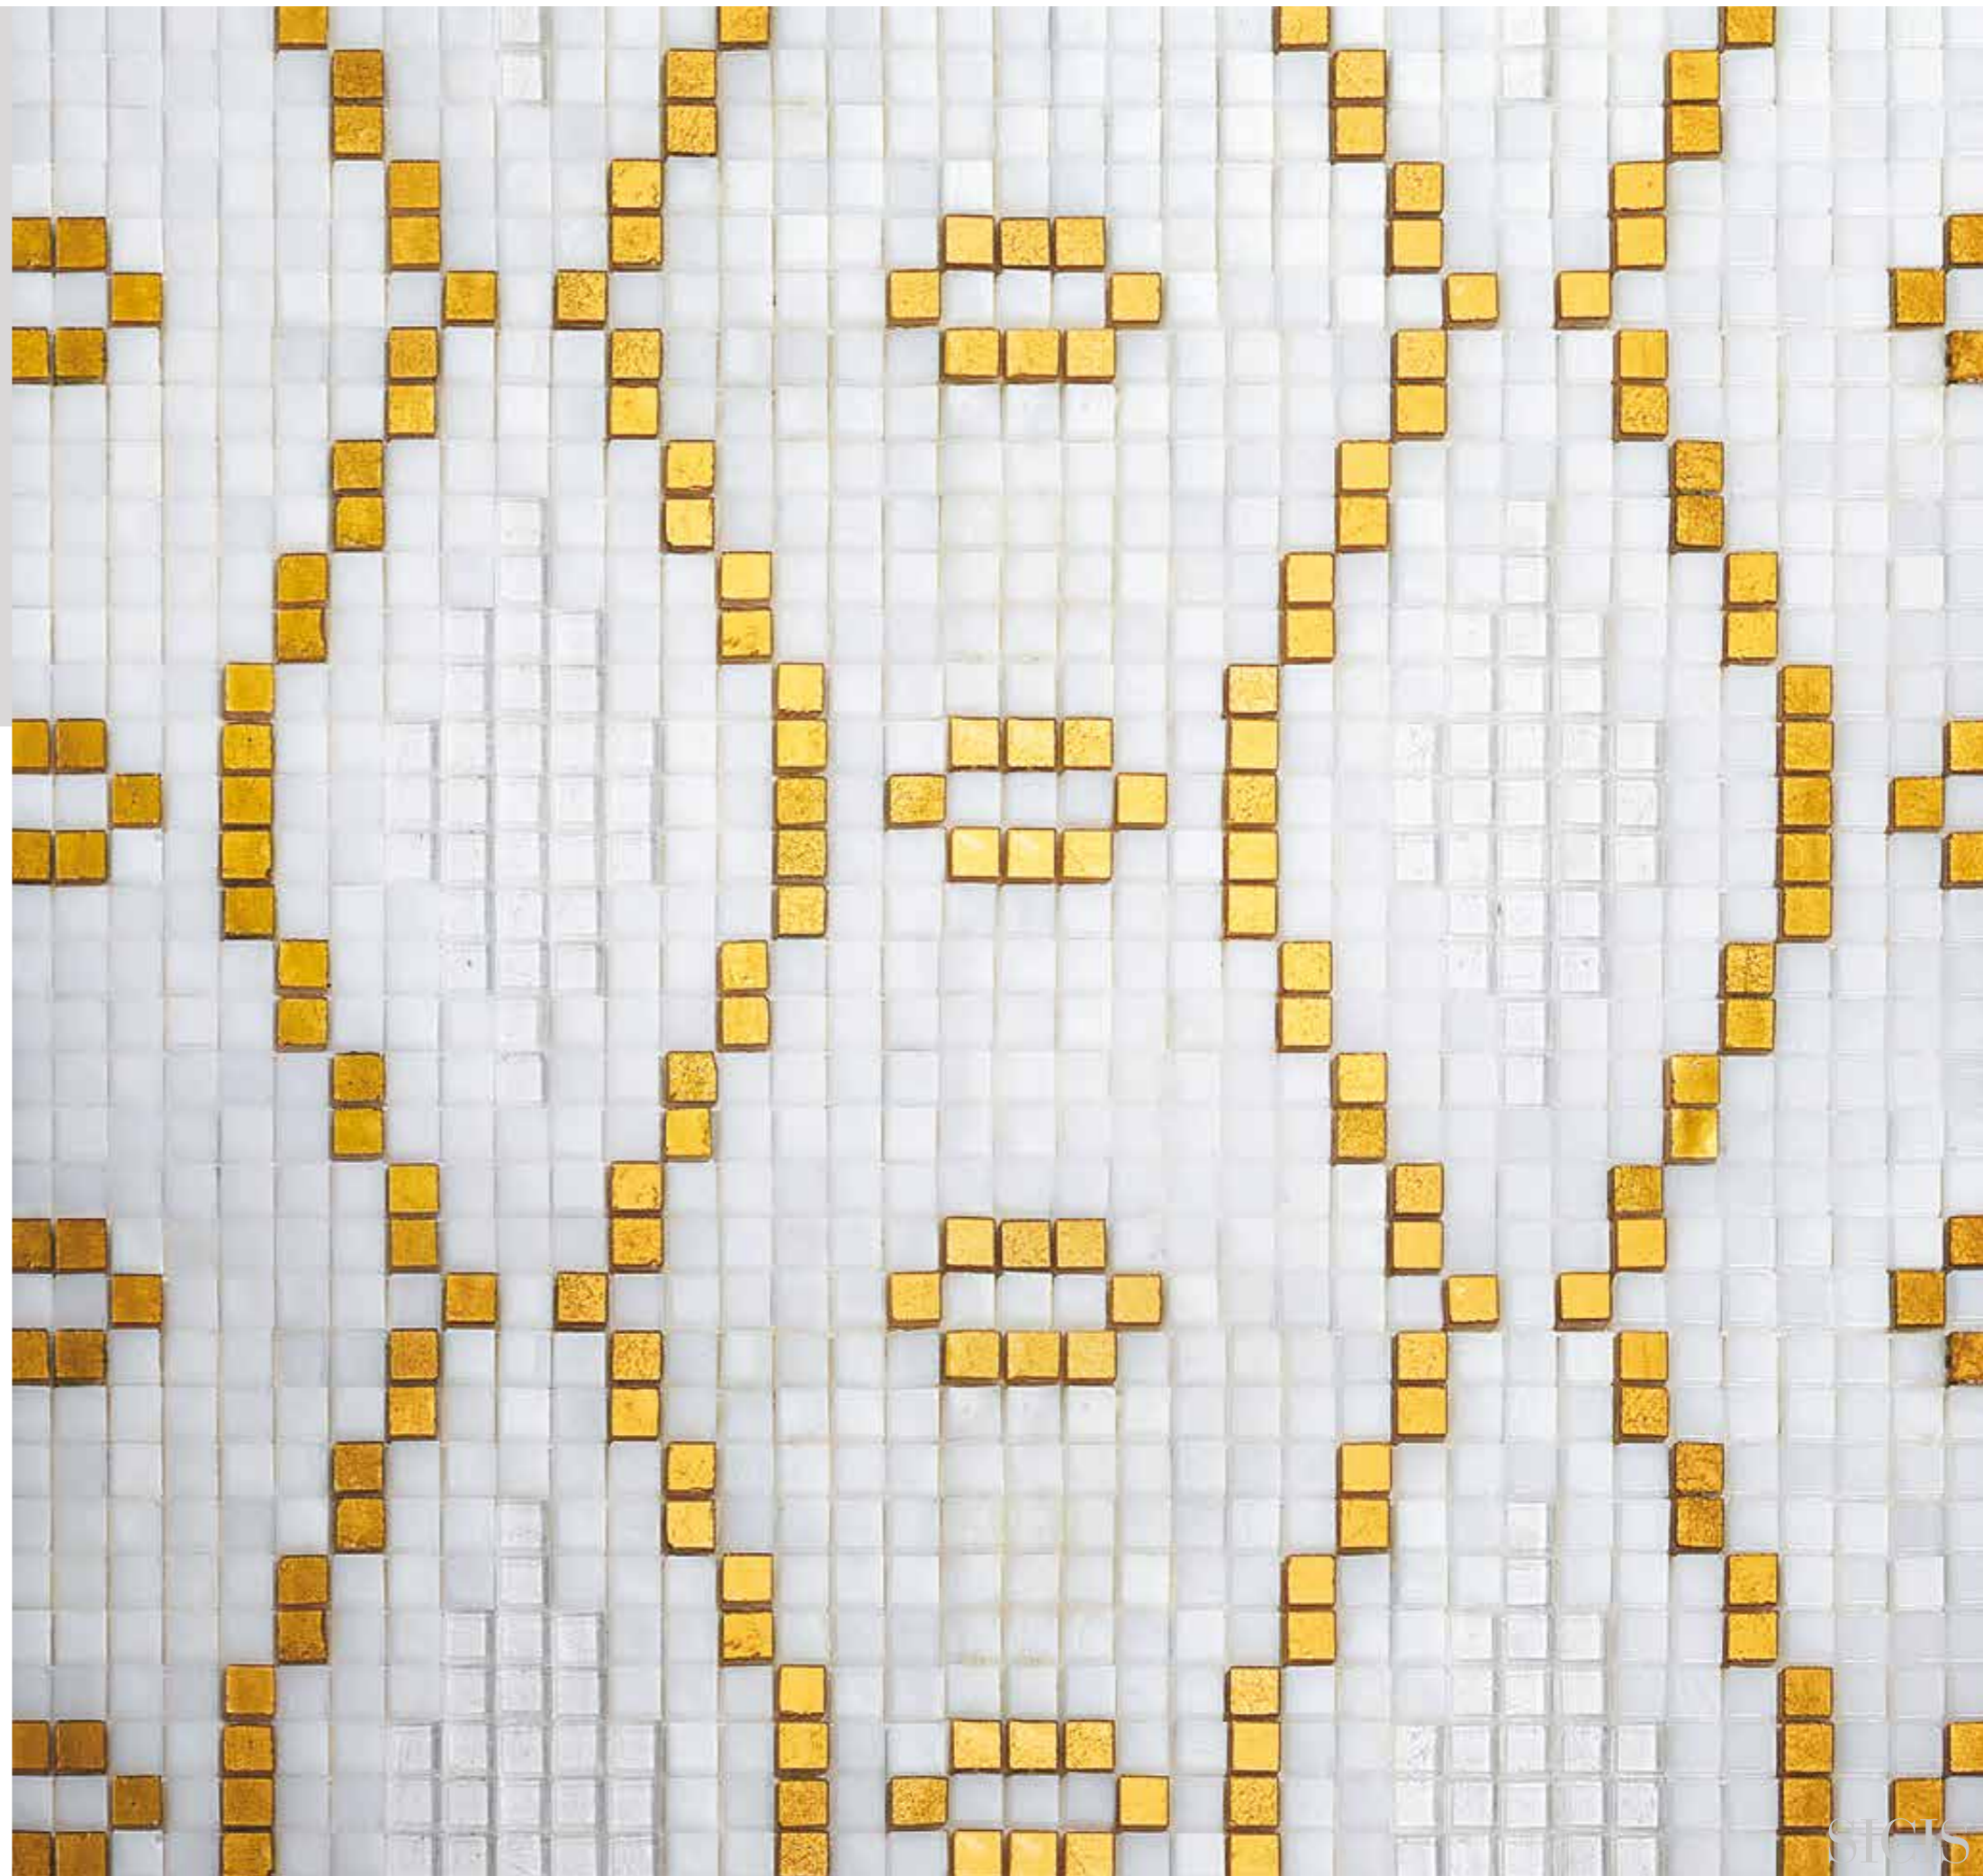

Wall: Wonderful Collection, Thousands Li of Rivers & Mountains E
Panel size: cm 890x270 · 350^{3/8}"x106^{1/4}"

89

Wall: Pixall Collection, PX 158

Bathtub: Perry 03

Pouf: Sultan Coffee Table

SICIS

Wall: Pixall Collection, PX 158
Sheet size: cm 29,6x29,6 · 11 5/8" x 11 5/8"
Tessera size: cm 1,5x1,5 · 0 5/8" x 0 5/8"