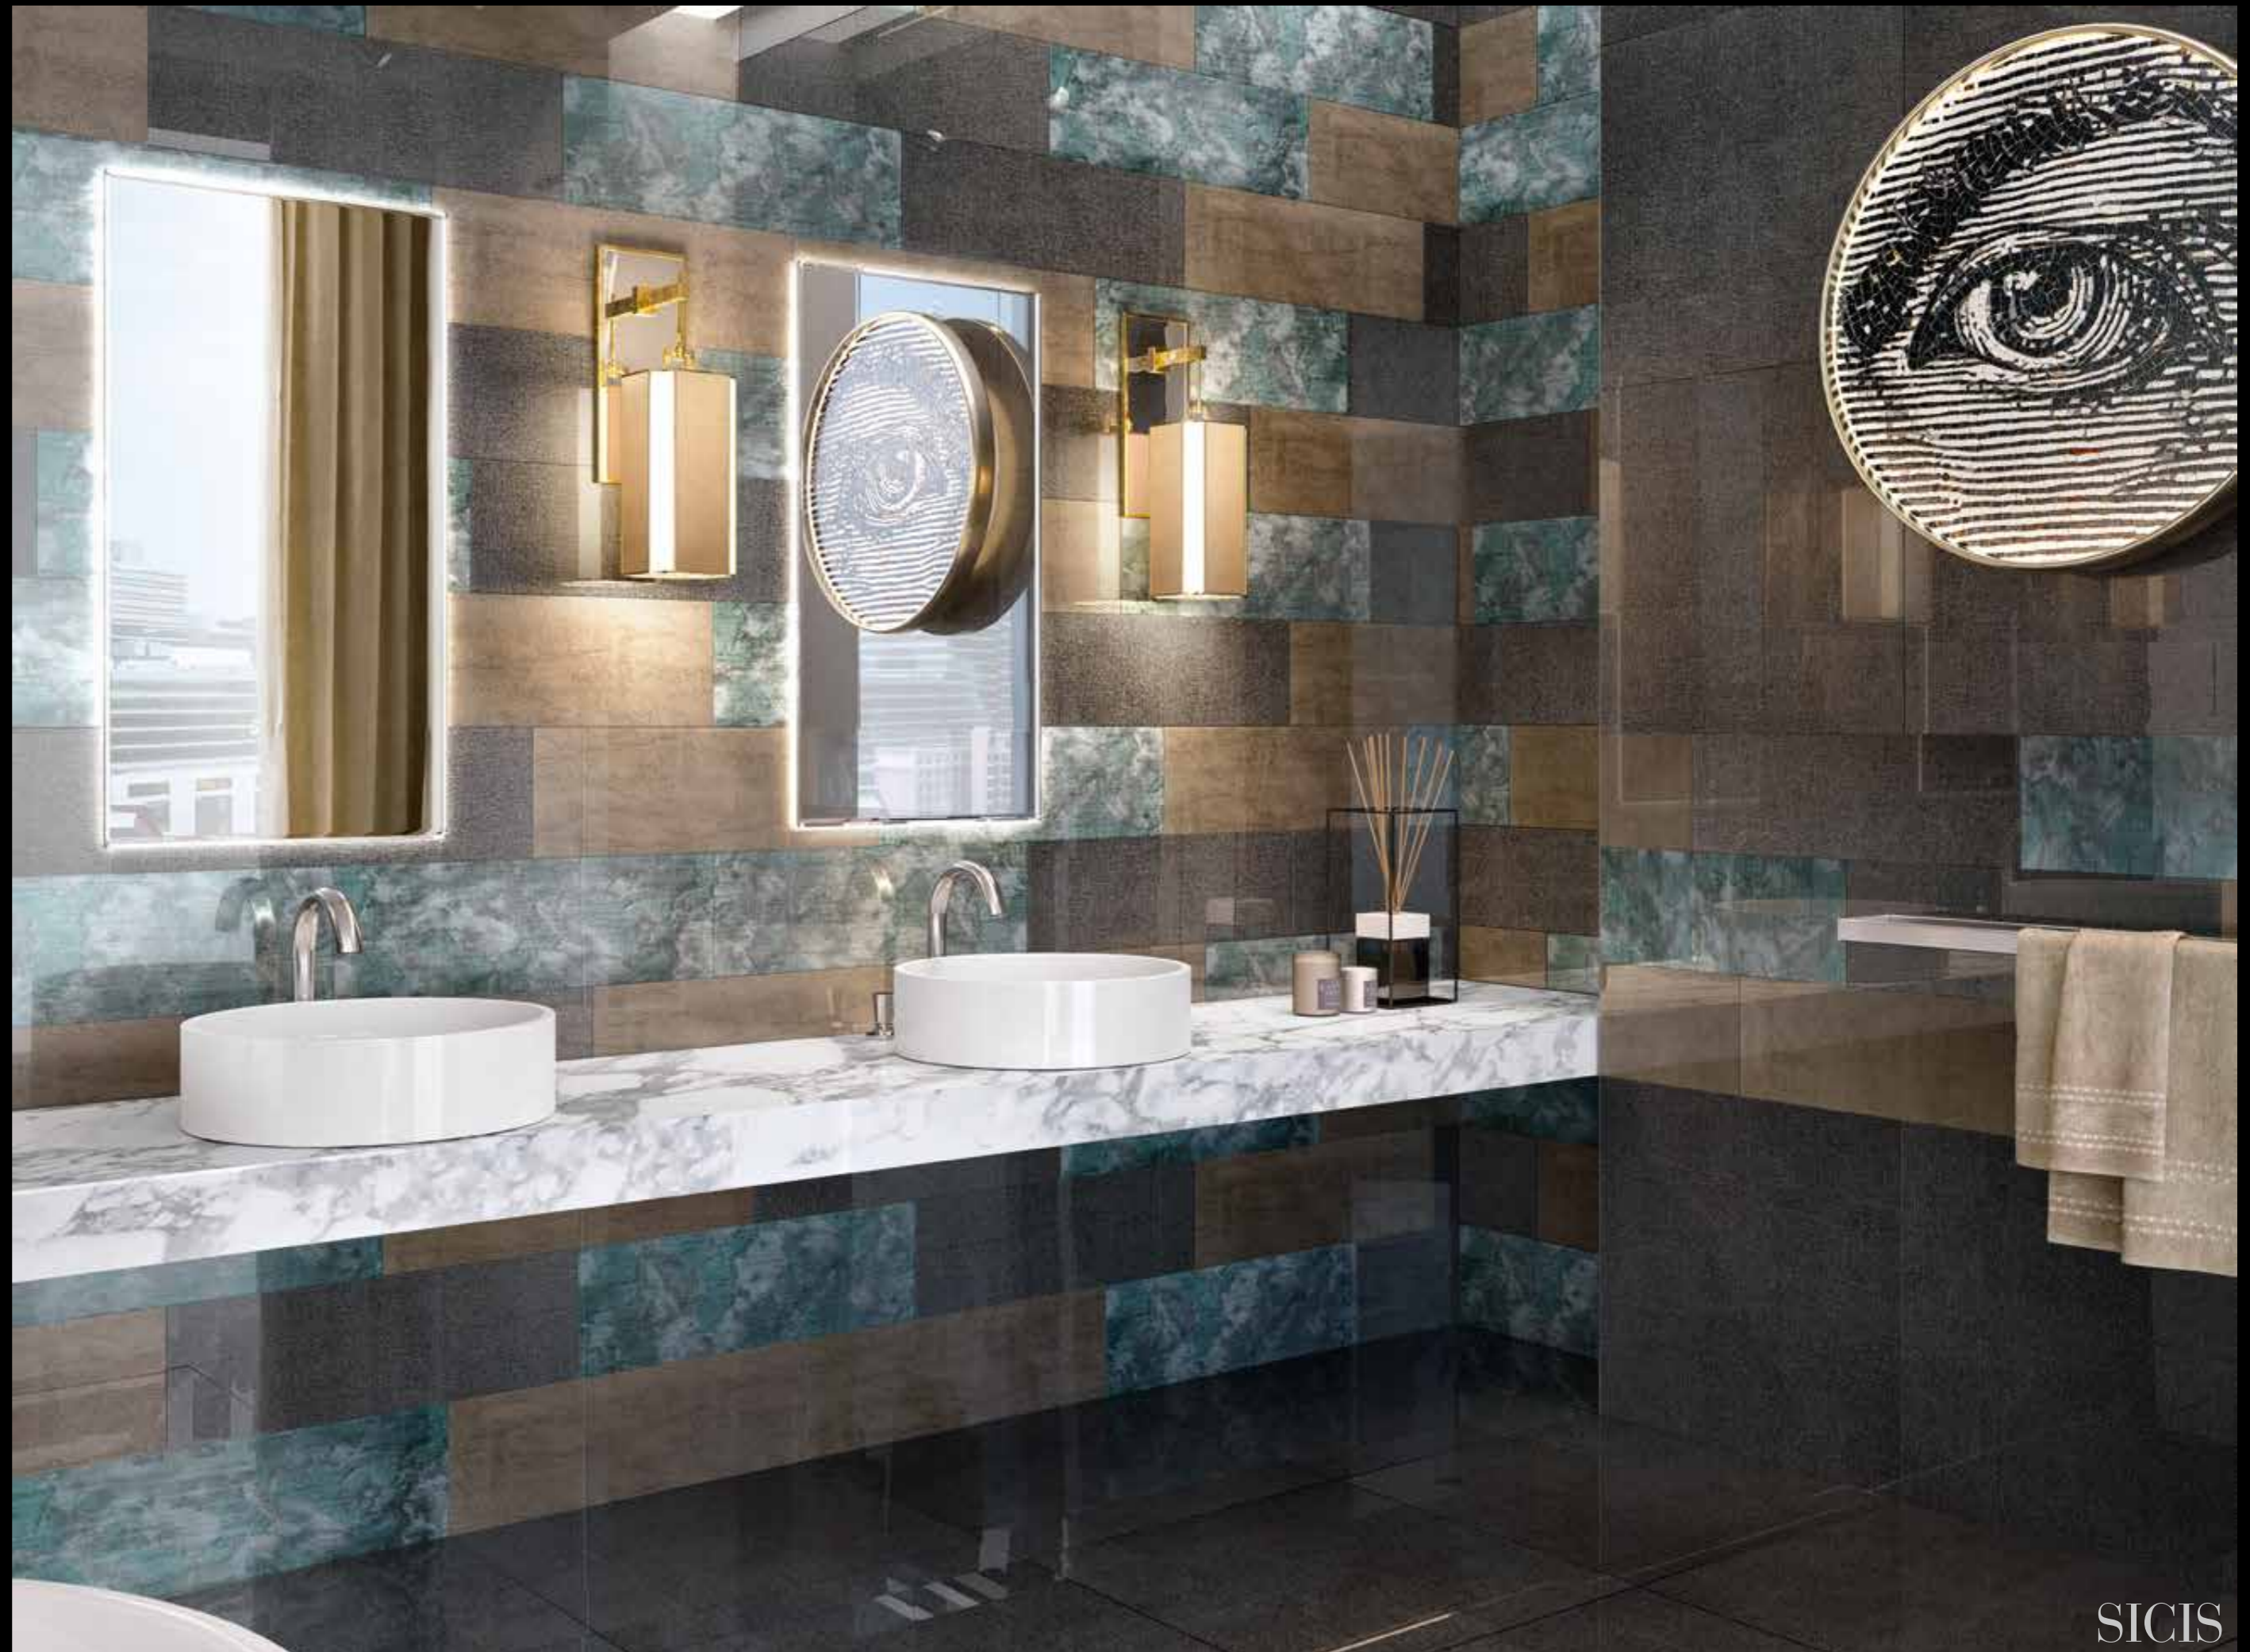

Wall: Vetríte Tile Collection, Mix Tallin
Wall: Vetríte Tile Collection, Tela Dark
Floor: Vetríte Tile Collection, Tela Dark
Lighting: Bauta Wall Sconce, Selfies Robert Wall Sconce