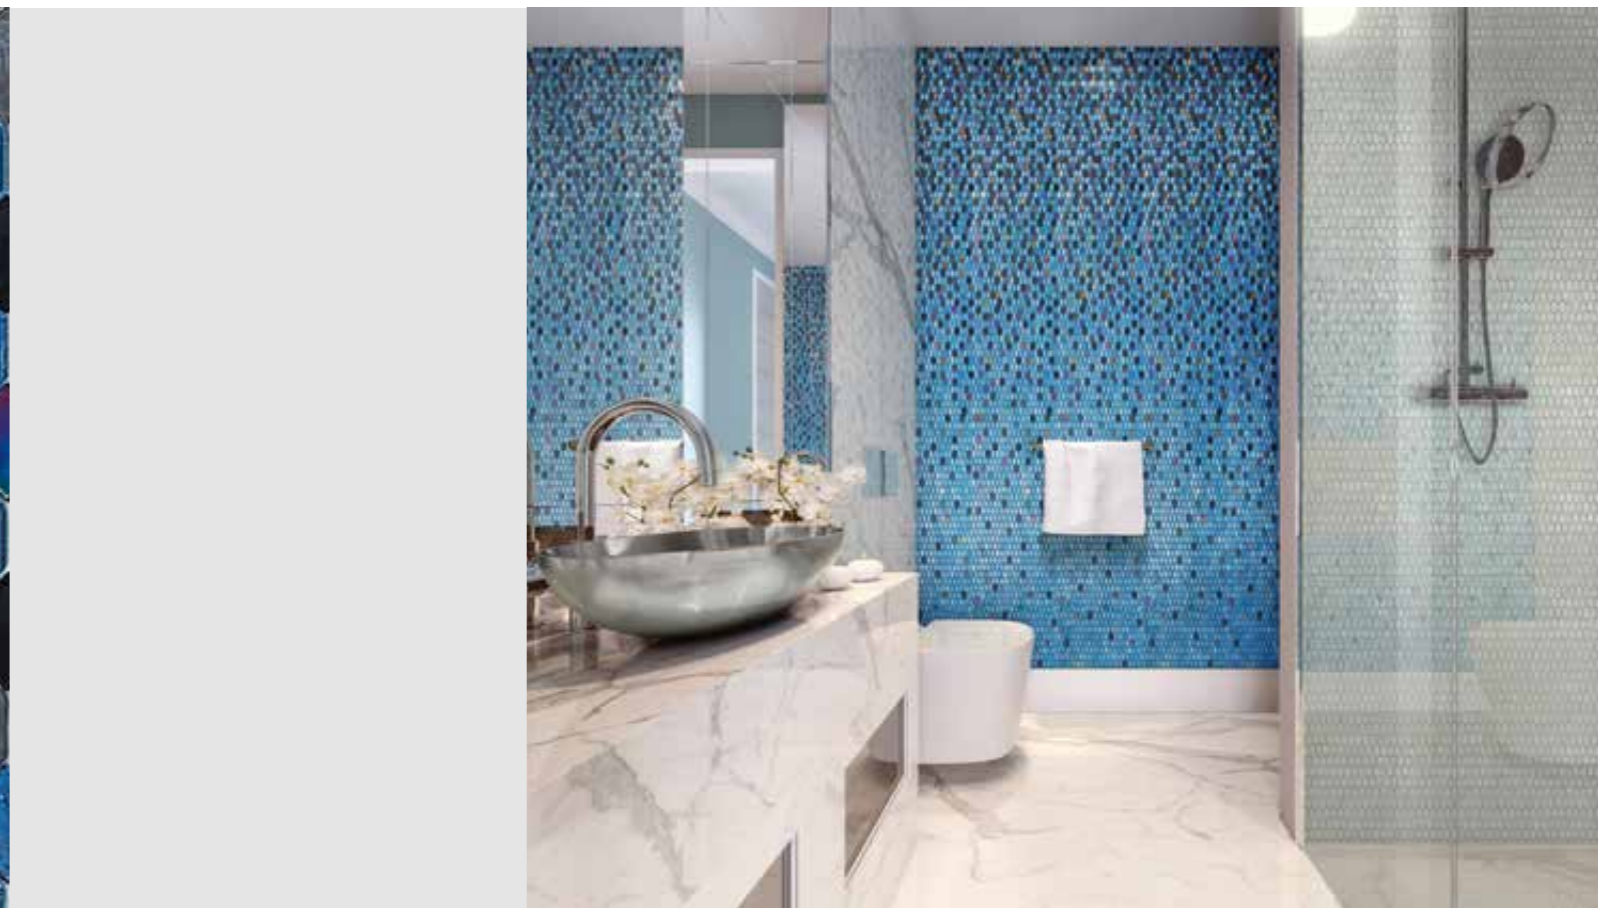

Wall: Crystal Collection, Goura dégradé
Shower wall: Crystal Collection, Kimolia Item 1
Washbasin: Doh Oval Icemir

SICIS