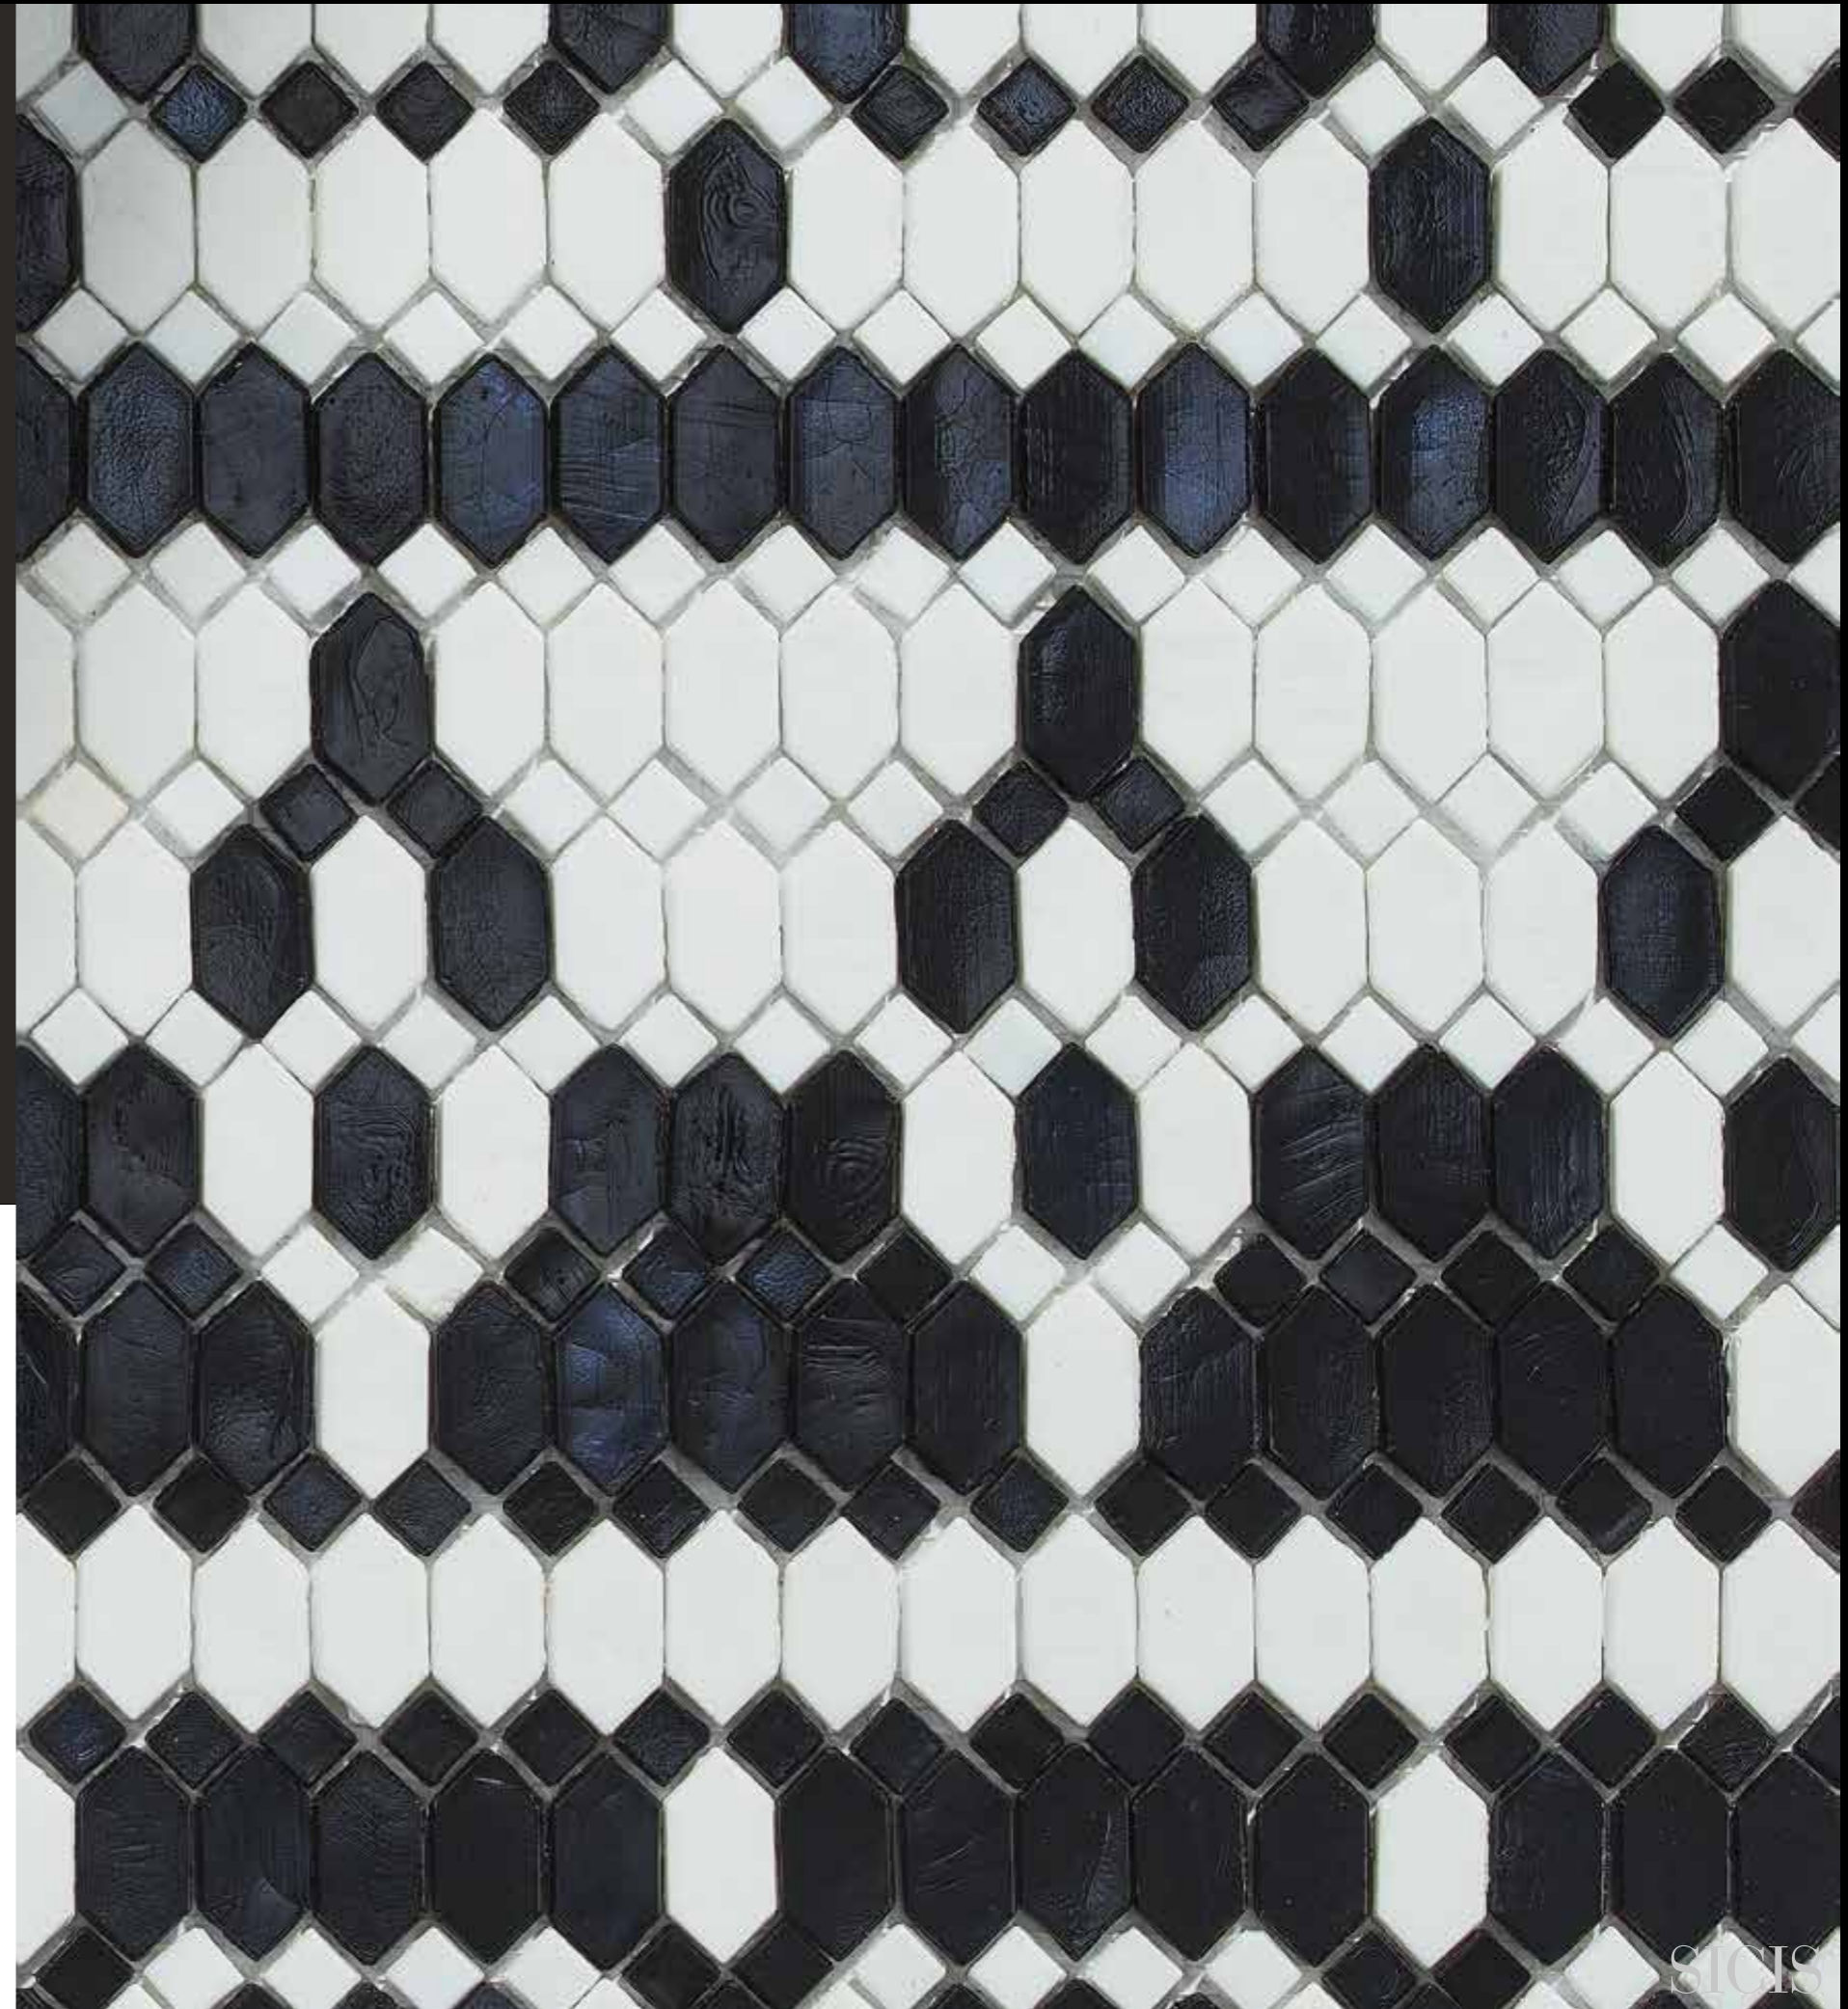

Wall: Crystal Collection,
Berbere Lemure, Berbere Zebra
Tables: Ray Side High&Low
Lighting: Ballet Ceiling Lamp 1 Bronzed