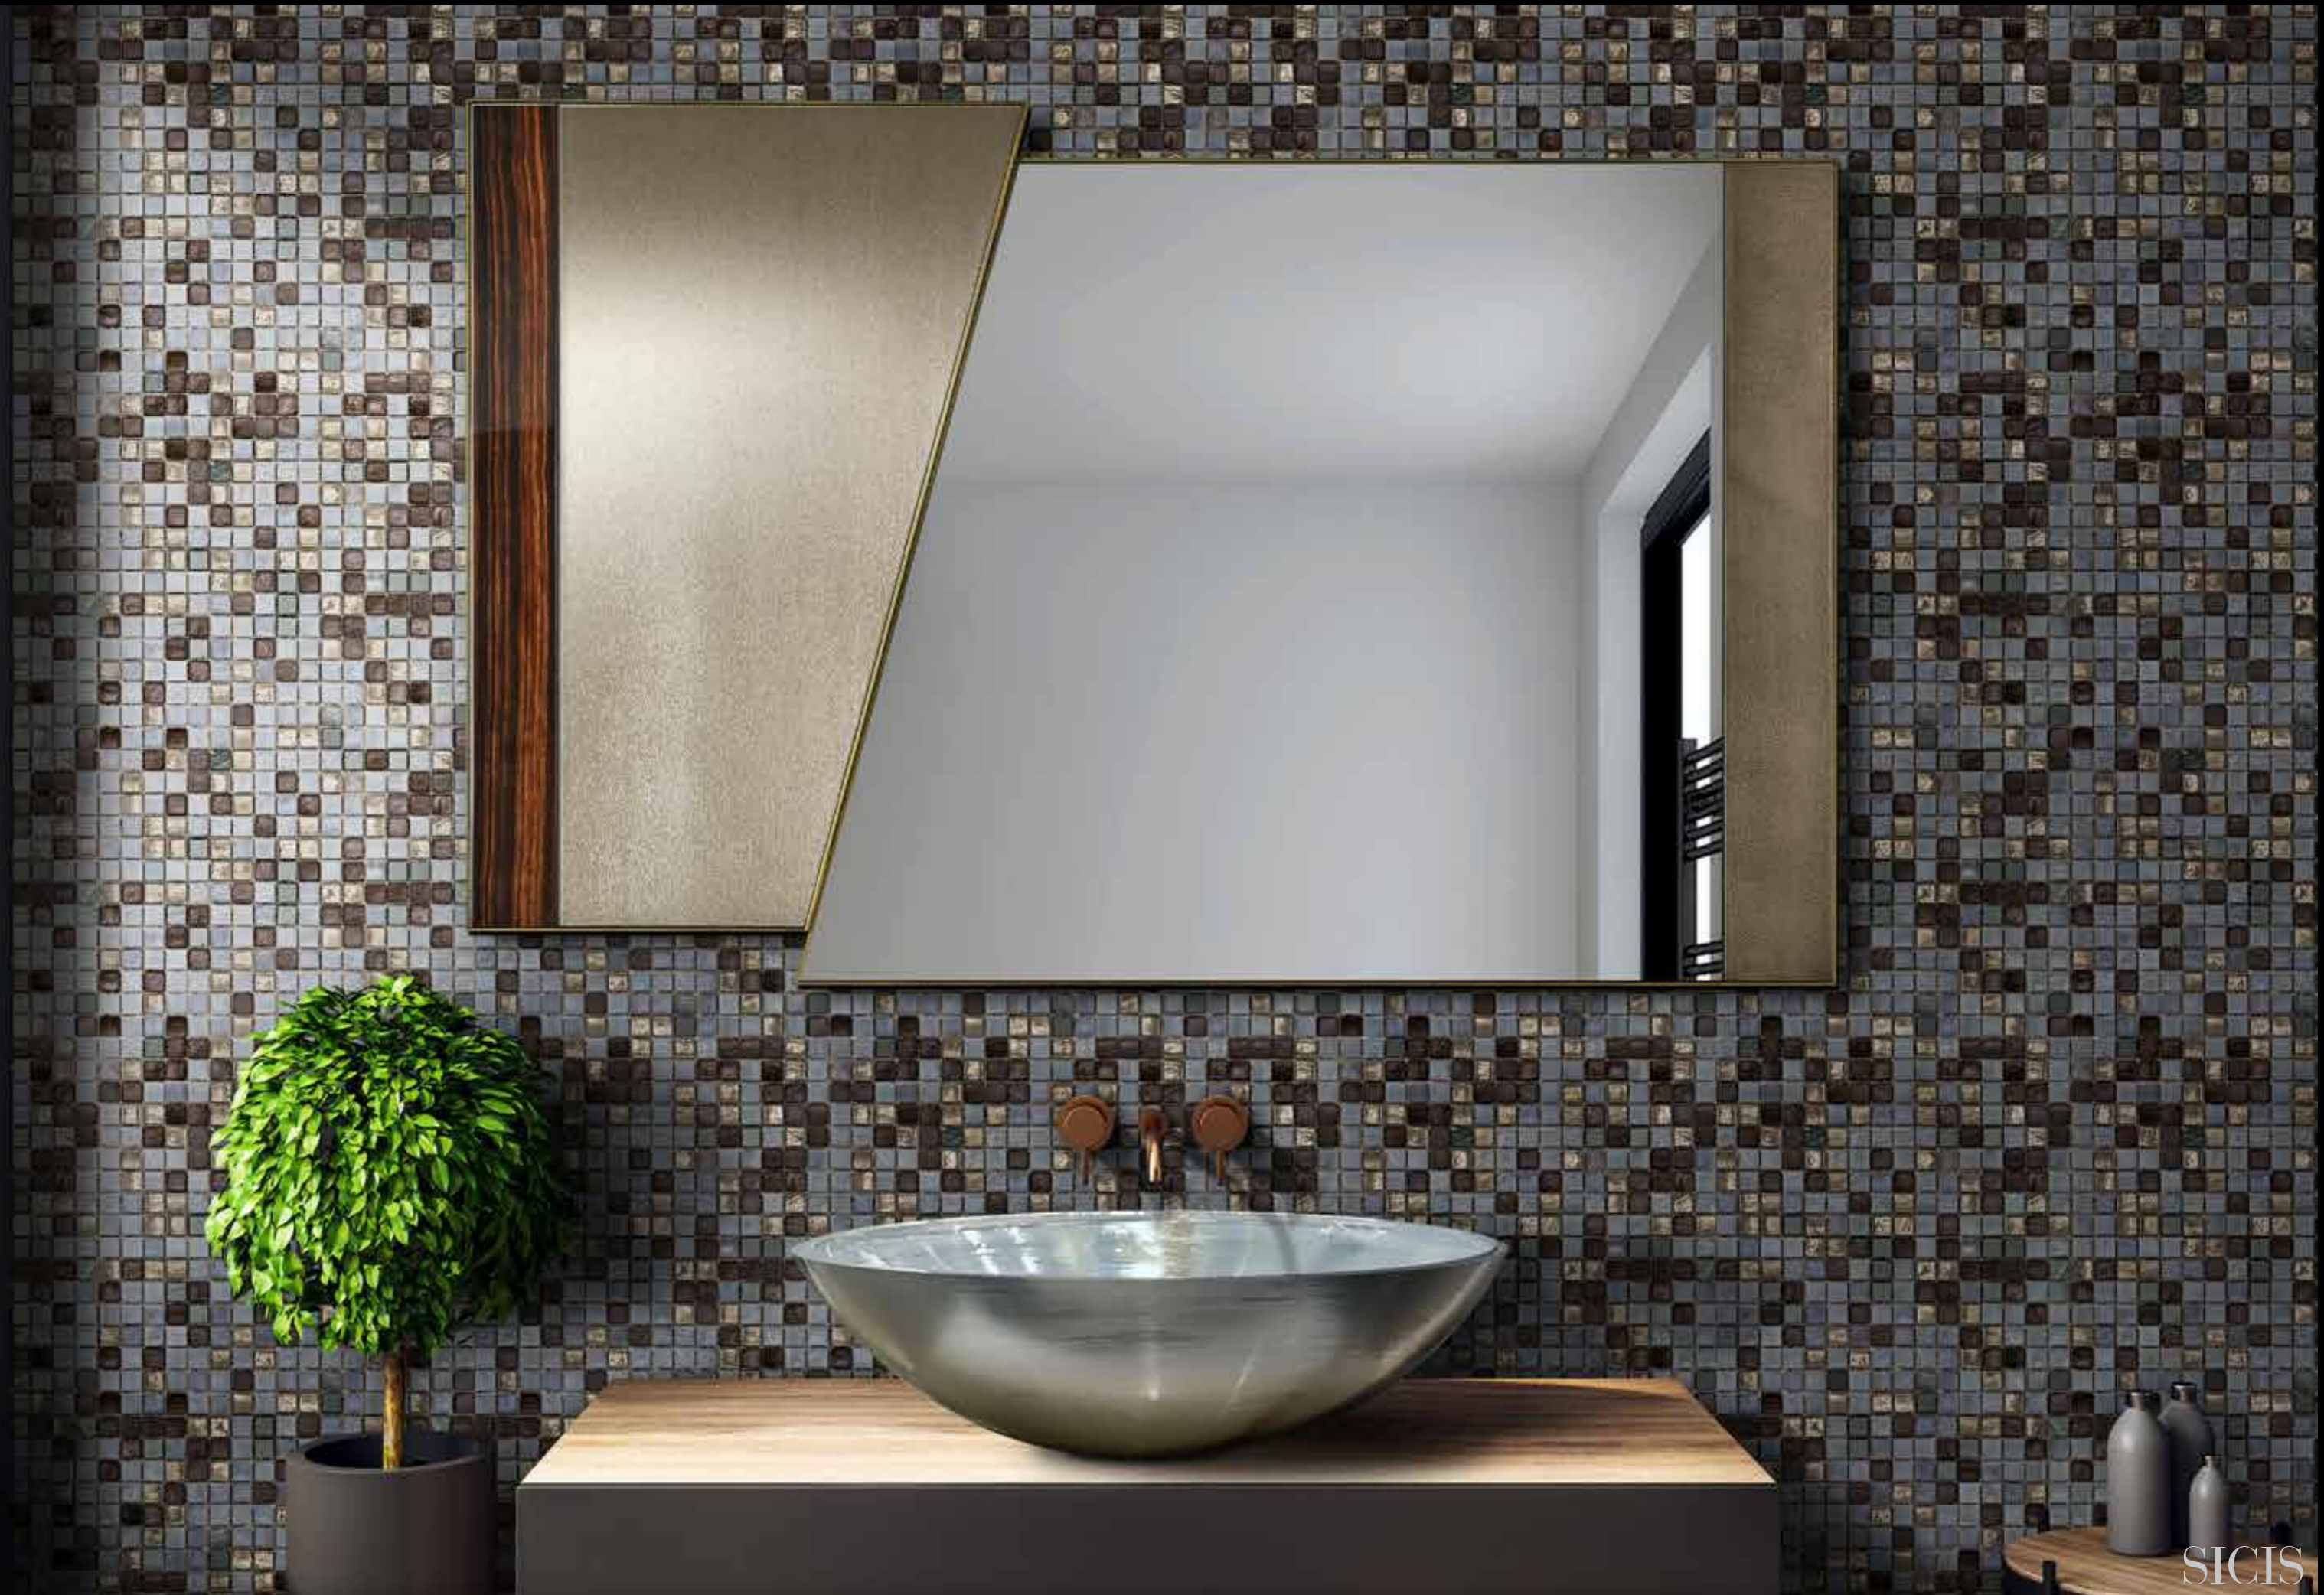

22

Wall: Crystal Collection, Saia Classic
Module size: cm 60,1x60,1 · 23 5/8" x 23 5/8"

Pouf: Home Collection,
Chamaleon Round 4

Bathtub: Bathtubs Collection, Perry 04

SIGIS

23

Wall: Blends Collection, Sequoia
Washbasin: Doh Oval Ziner
Mirror: Totem