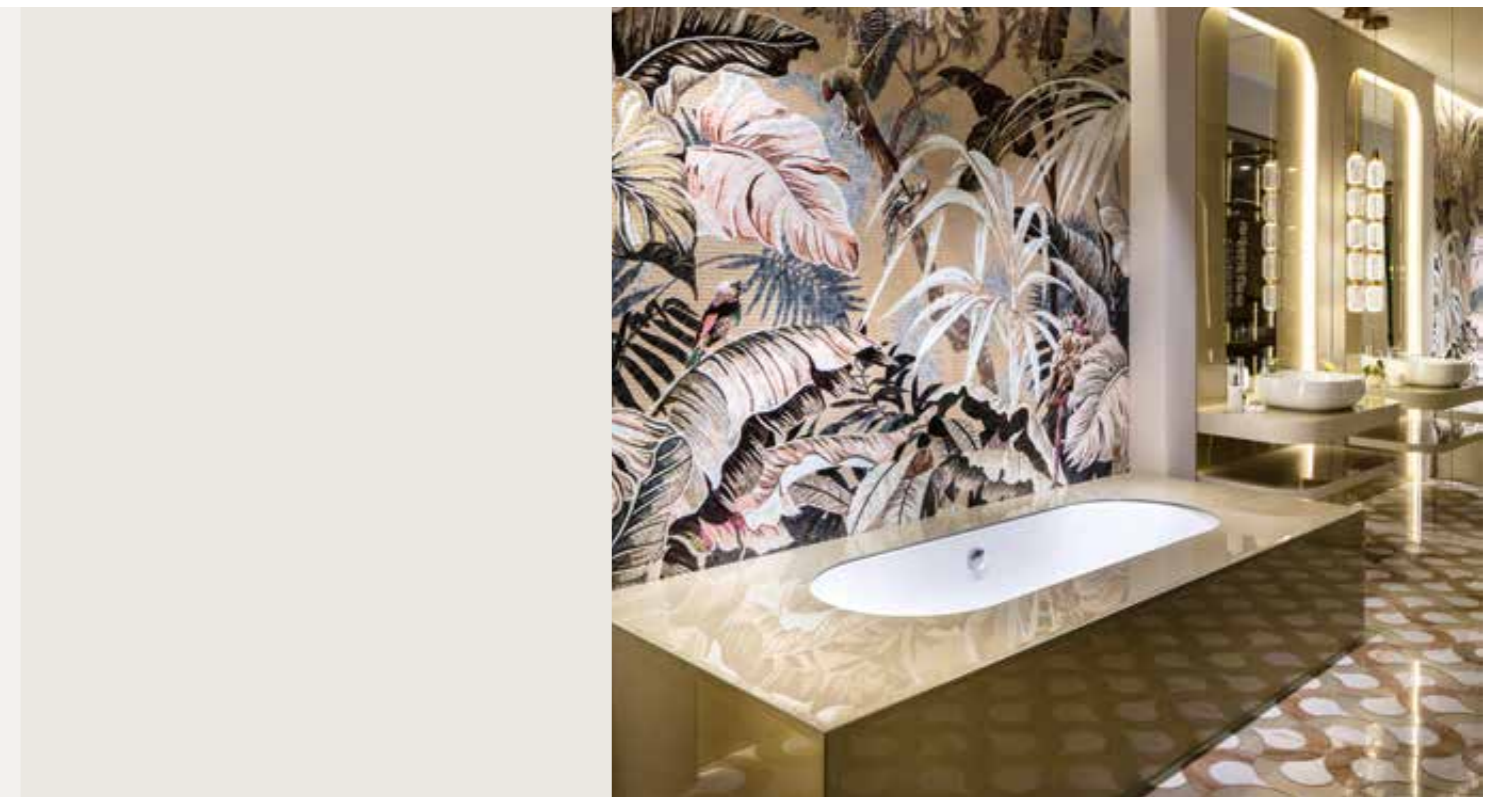

48

Wall: Sheer Glass Collection, Rhiza
Panel size: cm 150x240 · 59"x94 1/2"

SICIS

Wall: Wonderful Collection, Labuan
Bathtub: Feather Champagne Vetrinite bathtub
Floor: SiciStone Collection, Amidele

Wall: Vetrite Collection,
Feather Champagne
Slab size: 120 x 280 cm · 47^{1/4}" x 110^{1/4}"