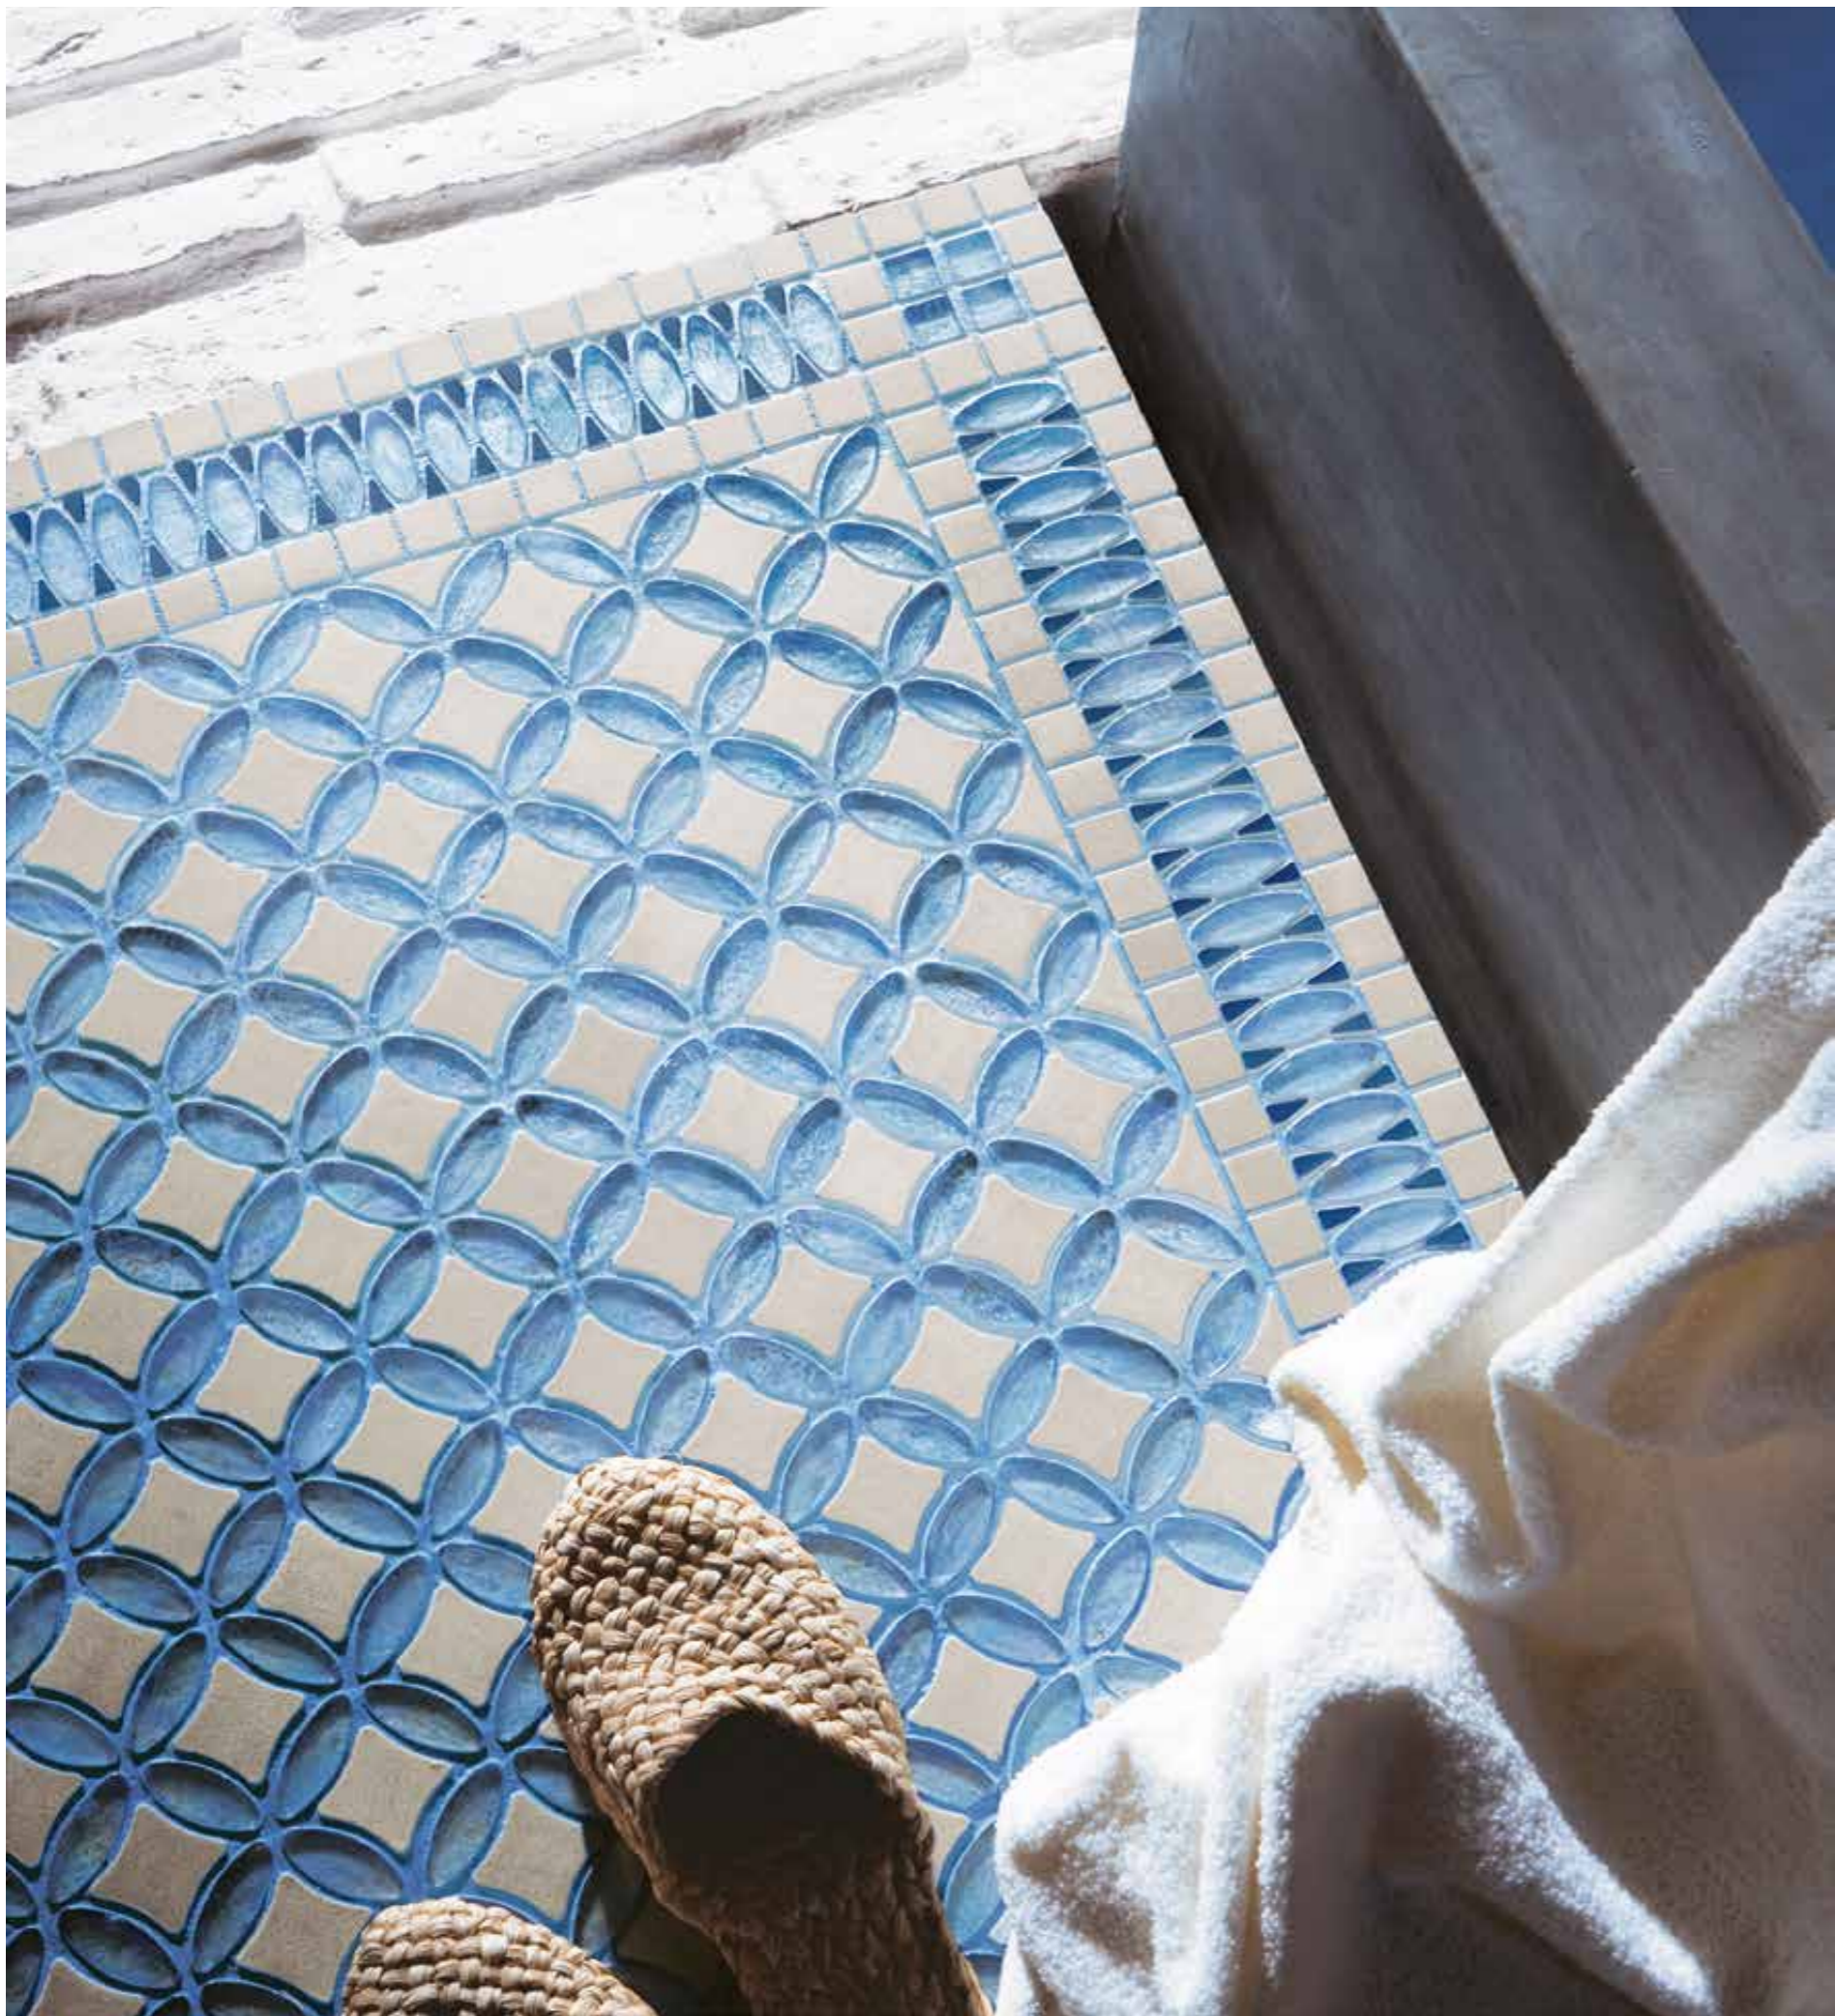

Floor and wall: Basic Collection, 02-845 Item 5 BA

Floor: Basic Collection, 02-845
 Item 1 corner size: cm 10,3x10,3 · 4"x4"
 Thickness: cm 0,8 · 0^{3/8"}

Floor: Basic Collection, 02-845
 Item 1 border size: cm 25,7x10,3 · 10^{1/8"}x4"
 Thickness: cm 0,8 · 0^{3/8"}