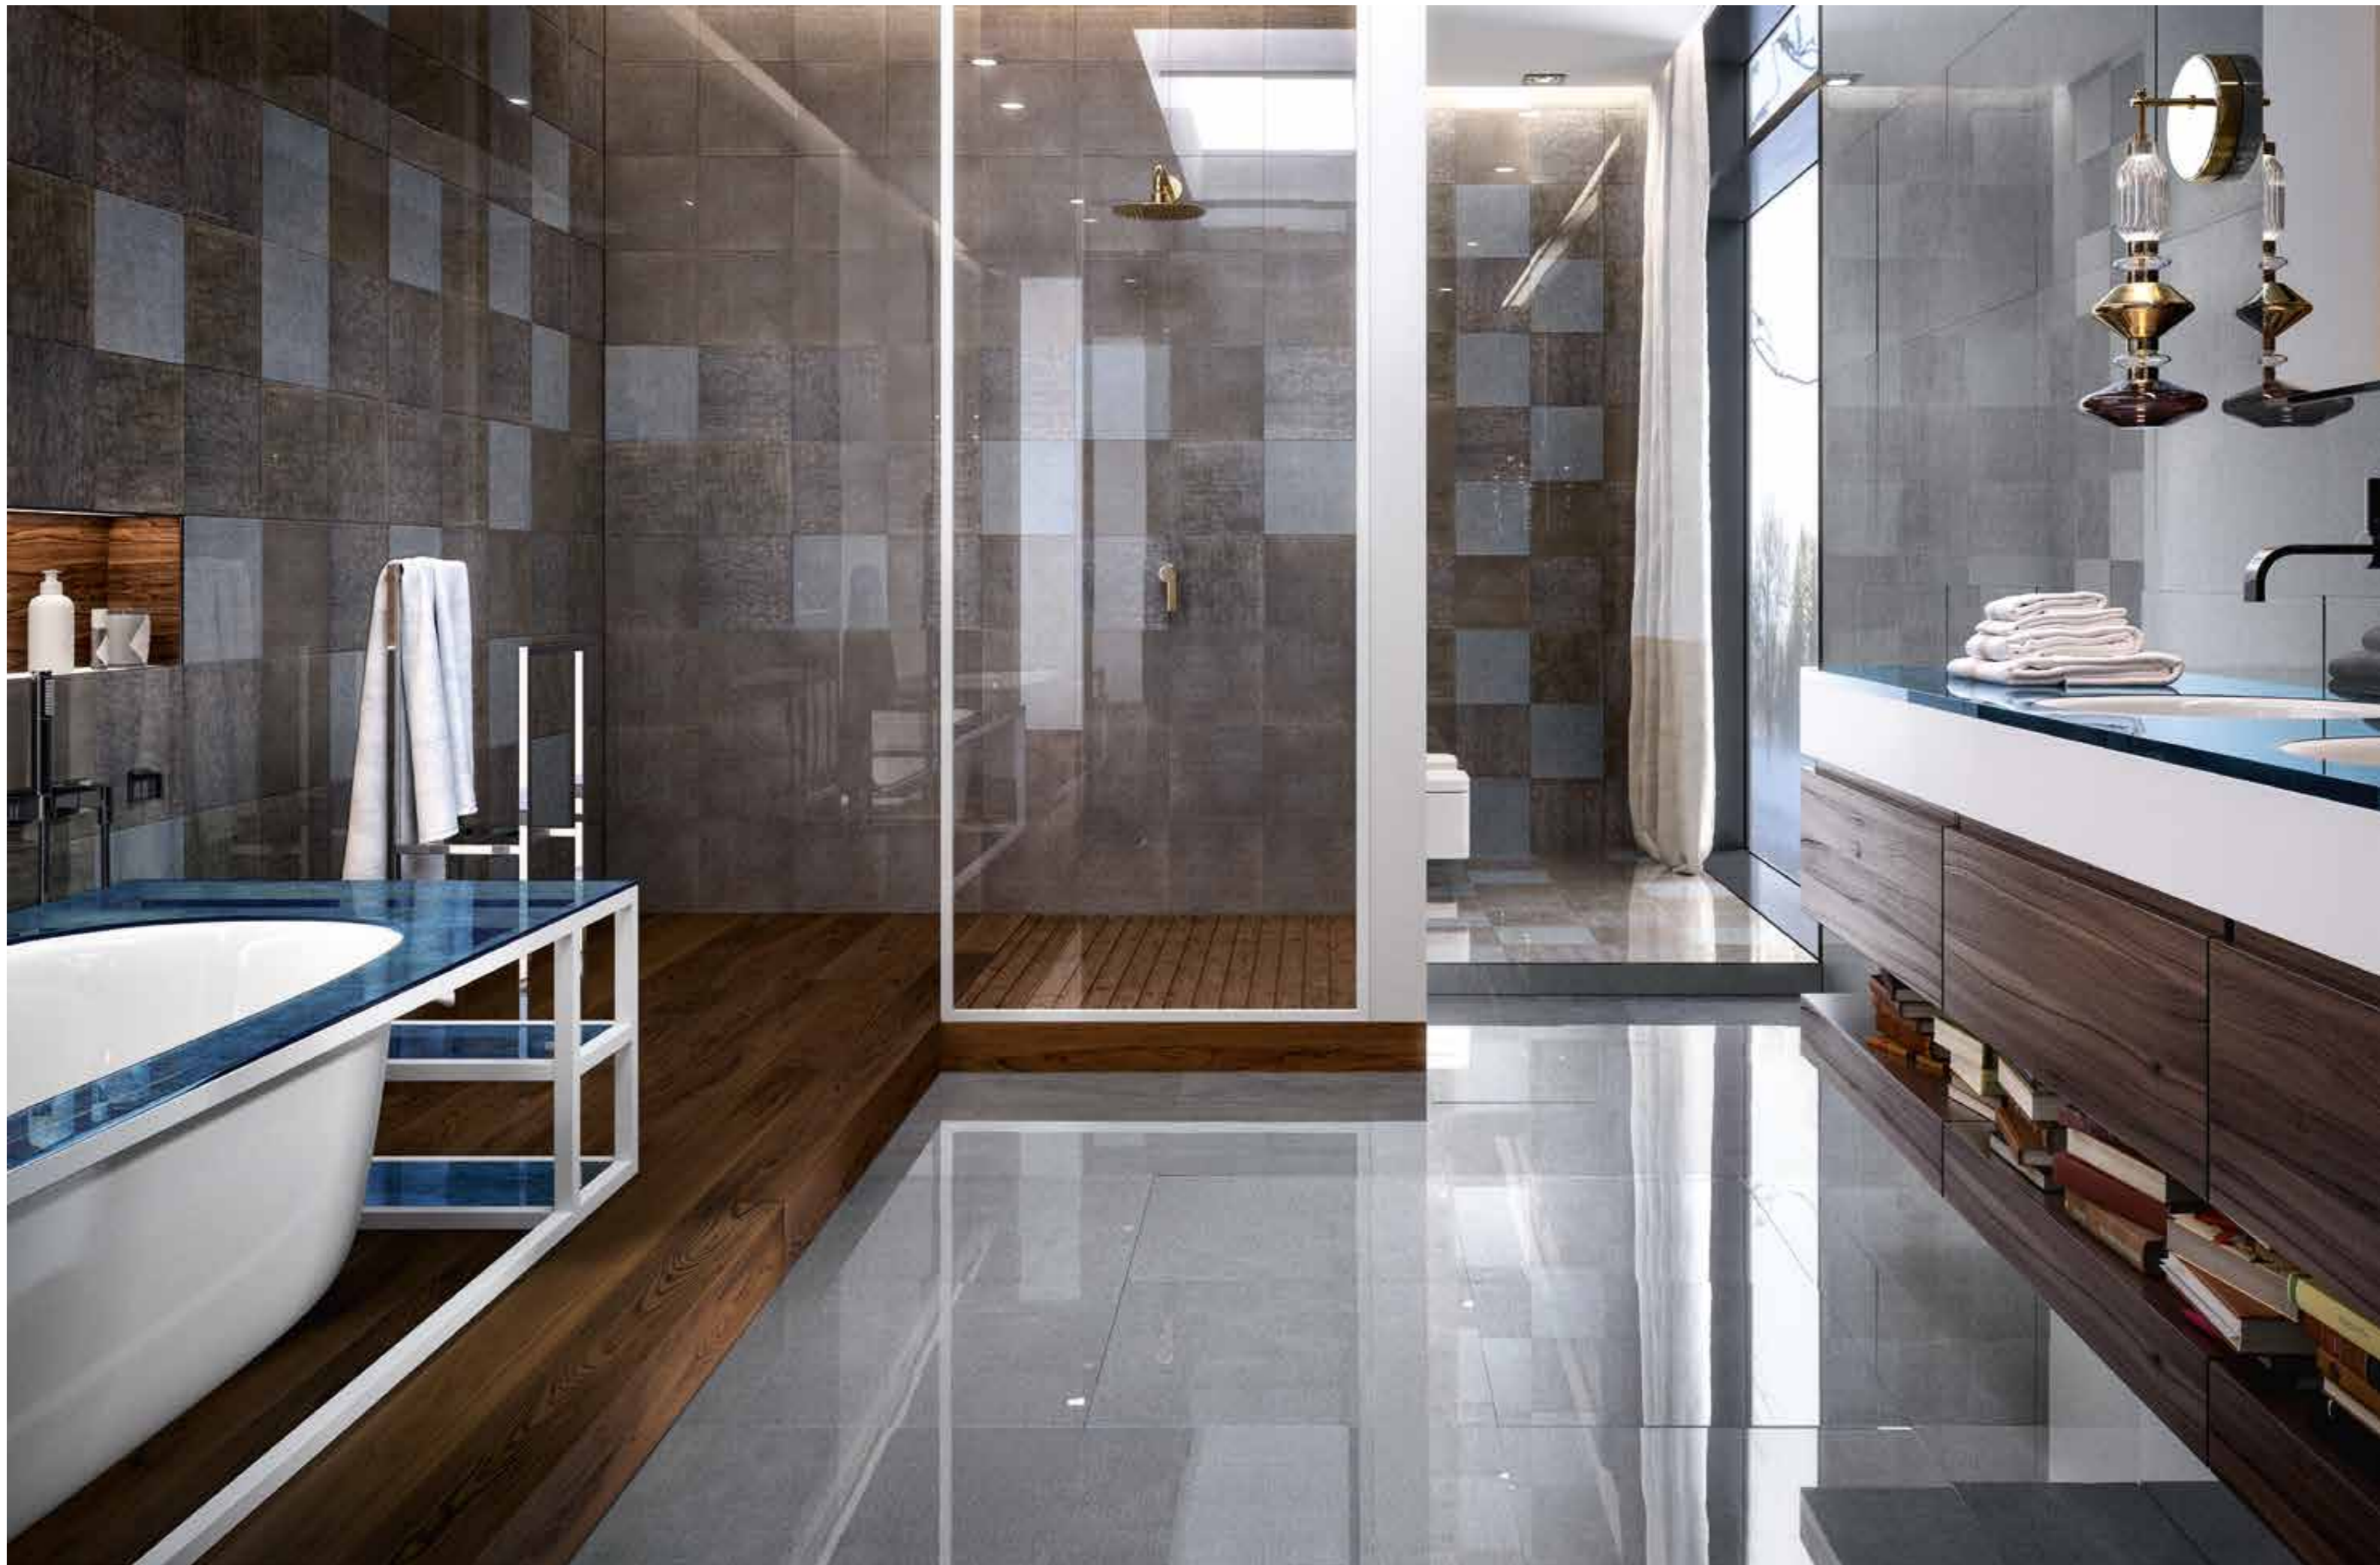

Wall: Vetríte Tile Collection, Mix Visby
Floor: Vetríte Tile Collection, Tela Grey
Lighting: Ballet Wall Sconce Bronzed