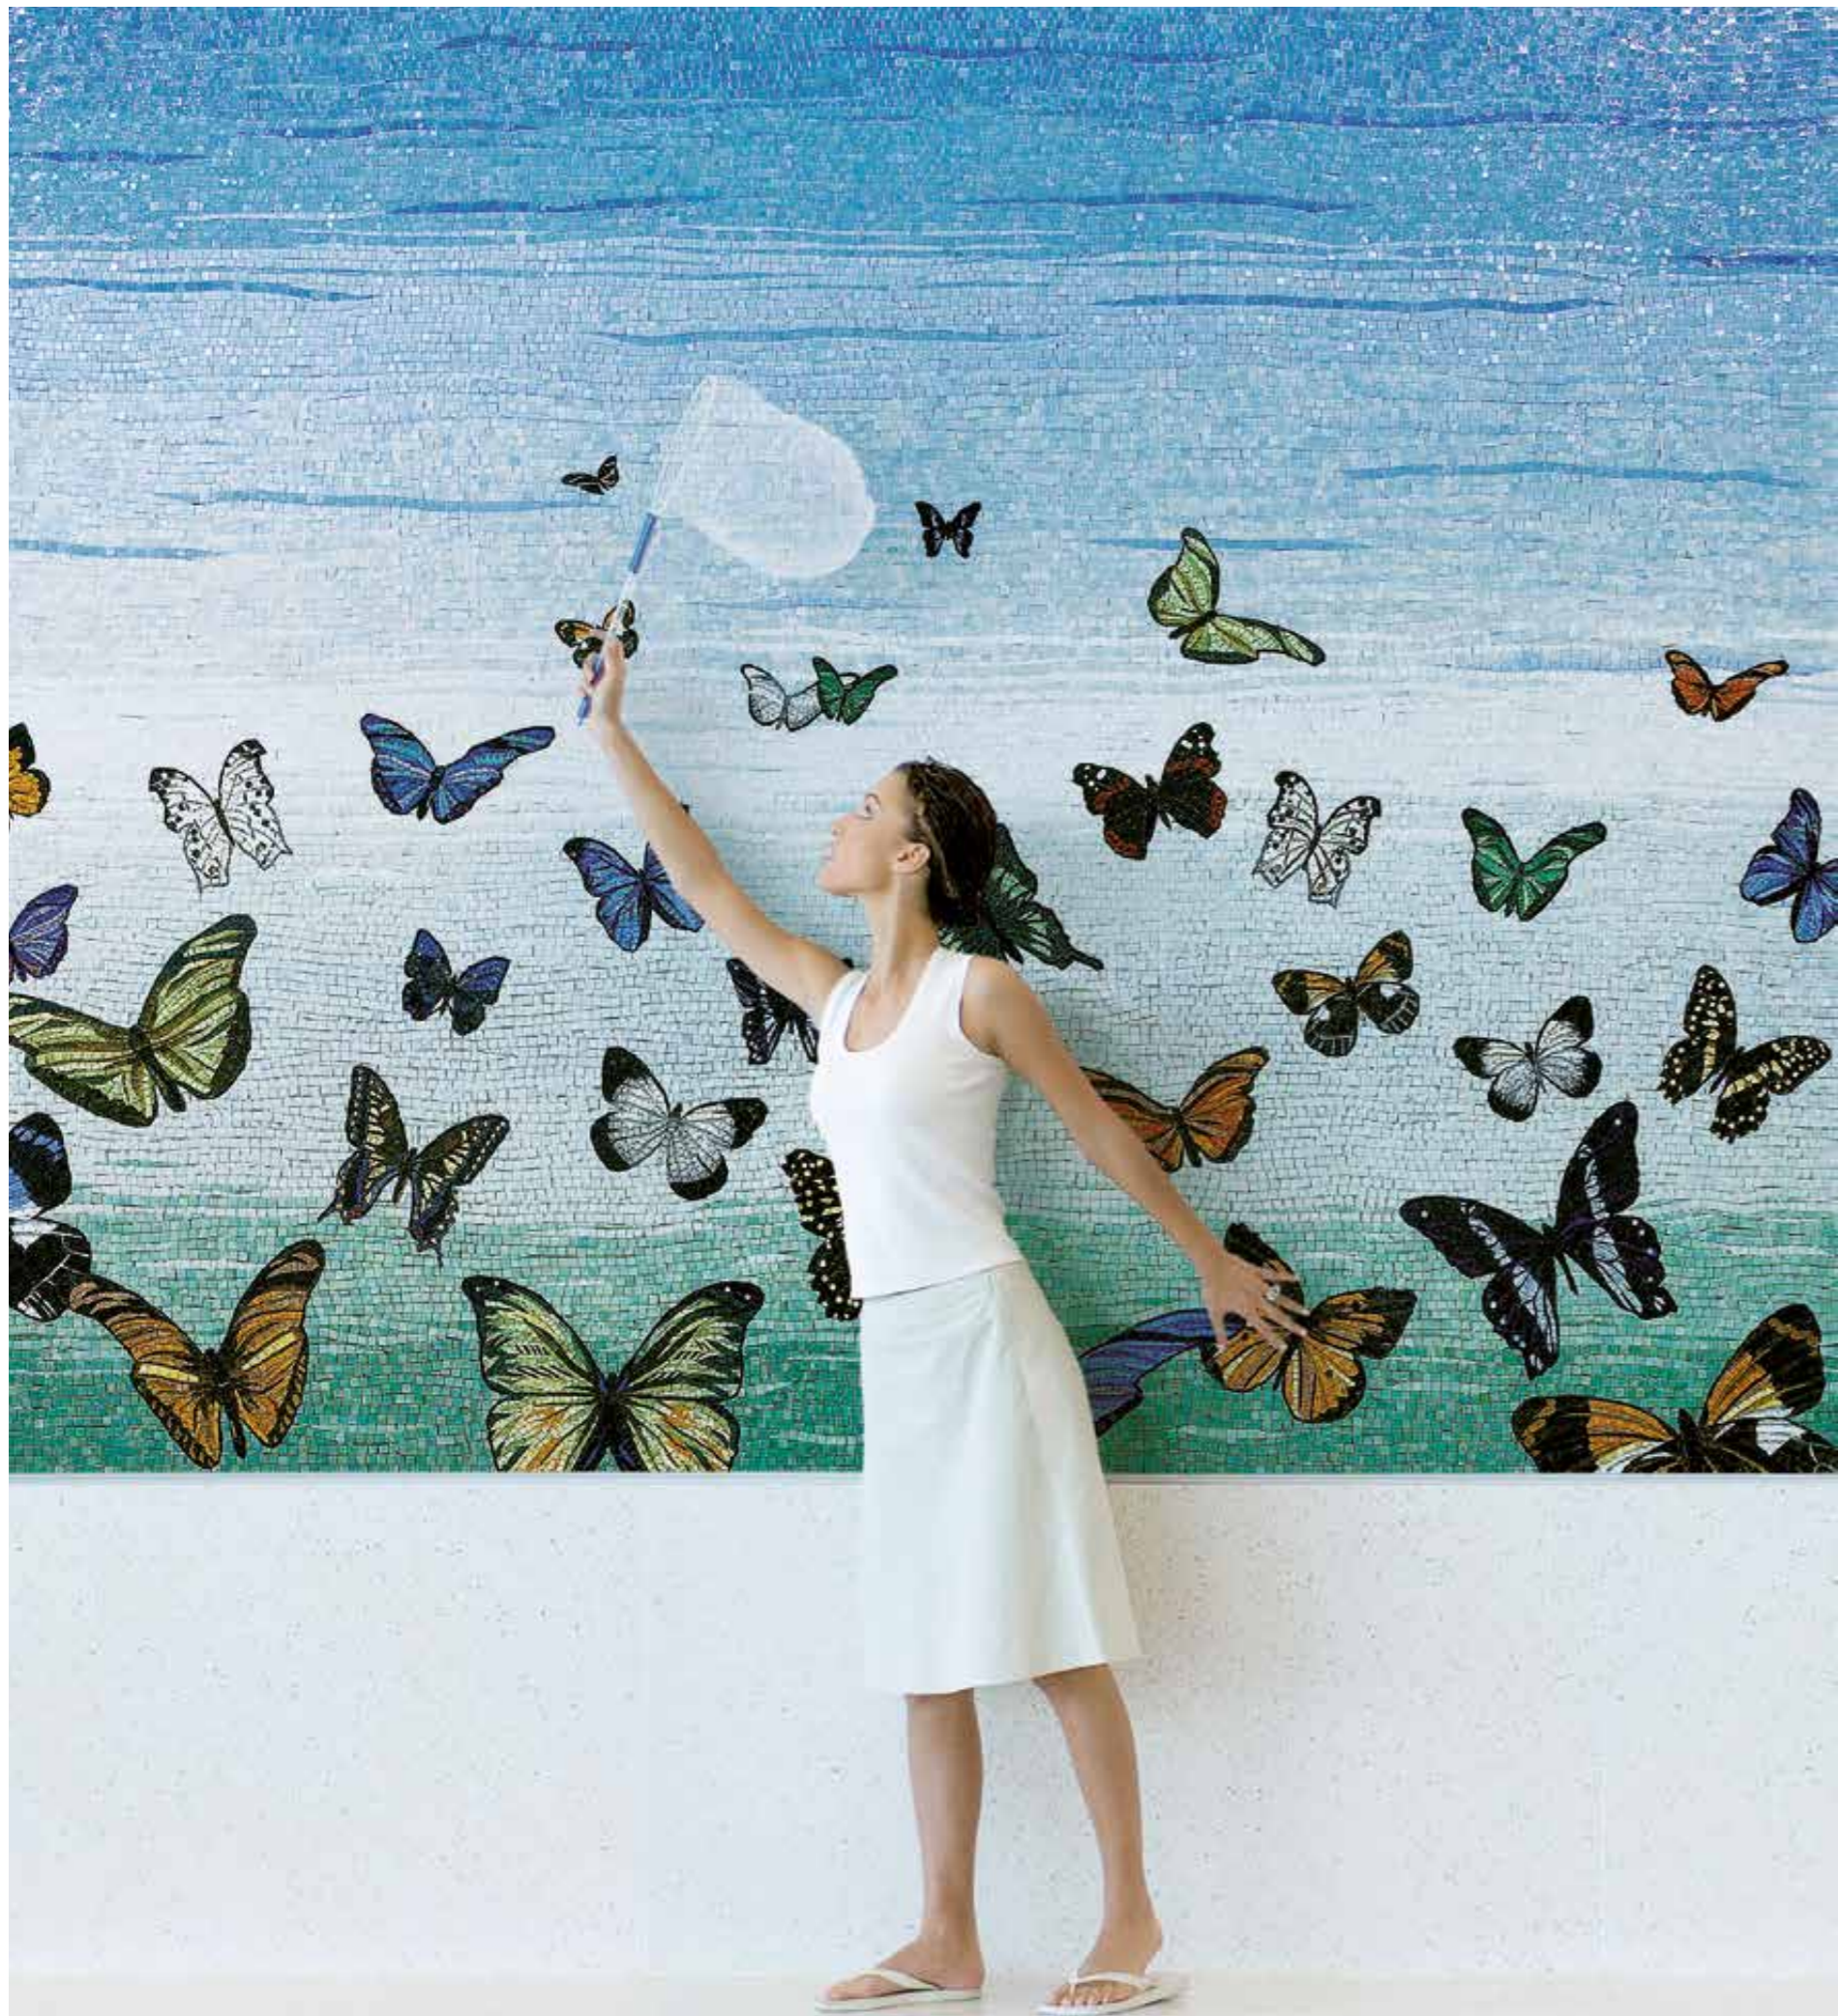

SICIS

Wall: Butterfly Collection, Butterfly
Panel size: cm 330x240 · 129 ⁷/₈" x 94 ¹/₂"

Wall: Crystal Collection,
Gadames Ivory, Cufra Ebony, Siwa Ebony
Lighting: Bauta Wall Sconce, Selfies Annie Wall Sconce