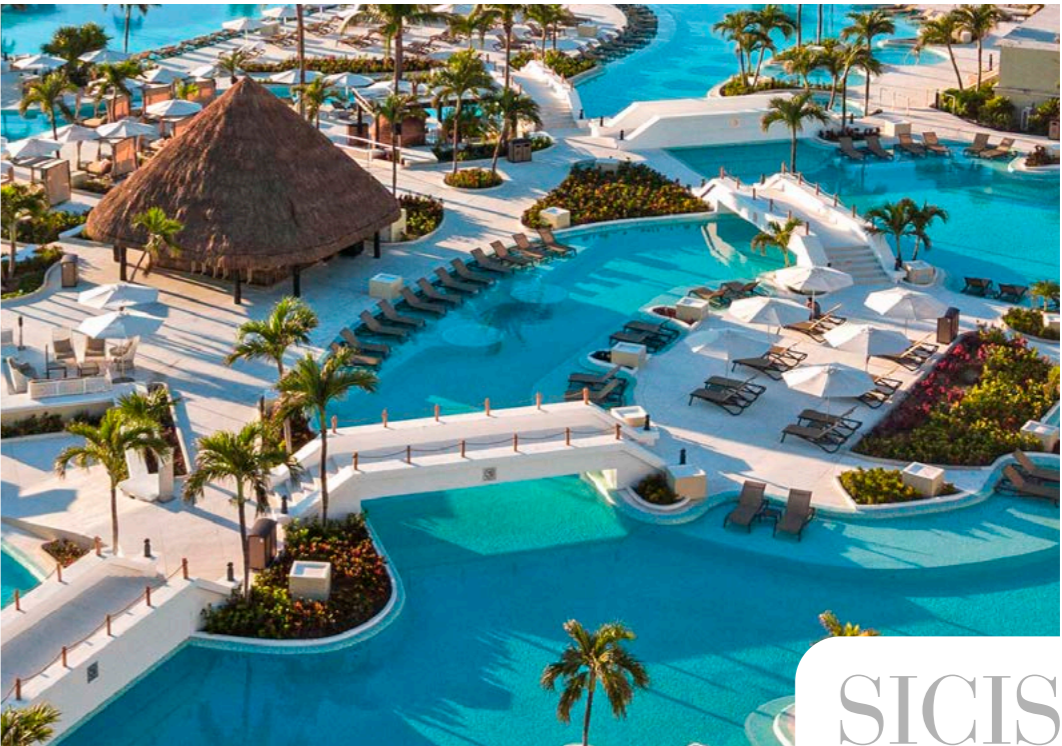

Moon Palace Sunrise · Cancun (Mexico)

113,882 ft² · 10.600 m²
(maybe) the Largest Pool in the World!
Made by SICIS Mosaic

Moon Palace Sunrise · Cancun (Mexico)

SICIS

Moon Palace Sunrise · Cancun (Mexico)

Pool Floor 73,732 ft² · 6.850 m²
 Children's Area 1,647 ft² · 153,20 m²
 Jacuzzis 2,465 ft² · 229 m²
 Red Zone 2,540 ft² · 236 m²