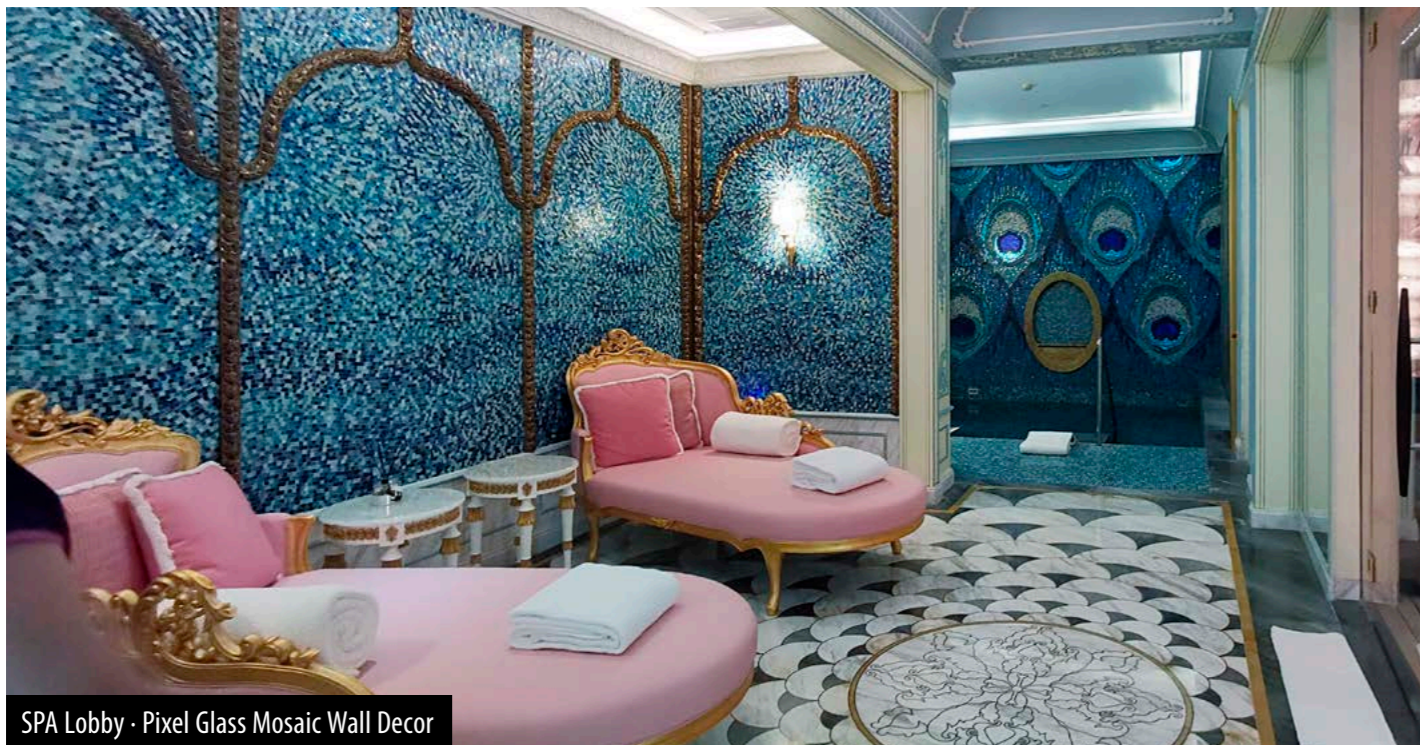

DISCOVER ONLINE
THE COMPLETE
PROJECT

The 13 Hotel · Macau

Hotels

18

SICIS

Hall - Custom Furniture

SPA Lobby · Pixel Glass Mosaic Wall Decor

SPA · "Pavo Real Blue" Pixel Glass Mosaic Wall Decor & Mix Mosaic Floor Decor