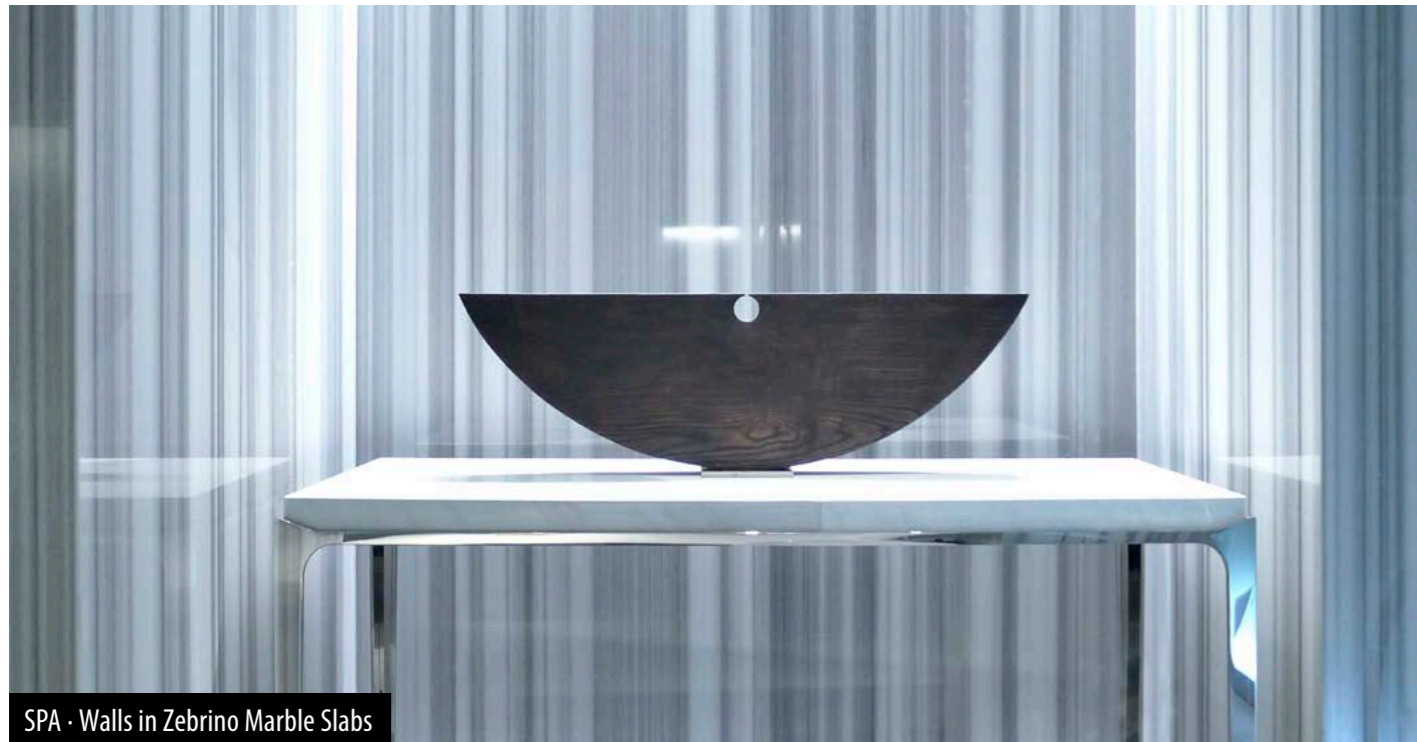

SPA Hammam · Sink in Carrara Solid Marble

SPA · Walls in Zebrino Marble Slabs