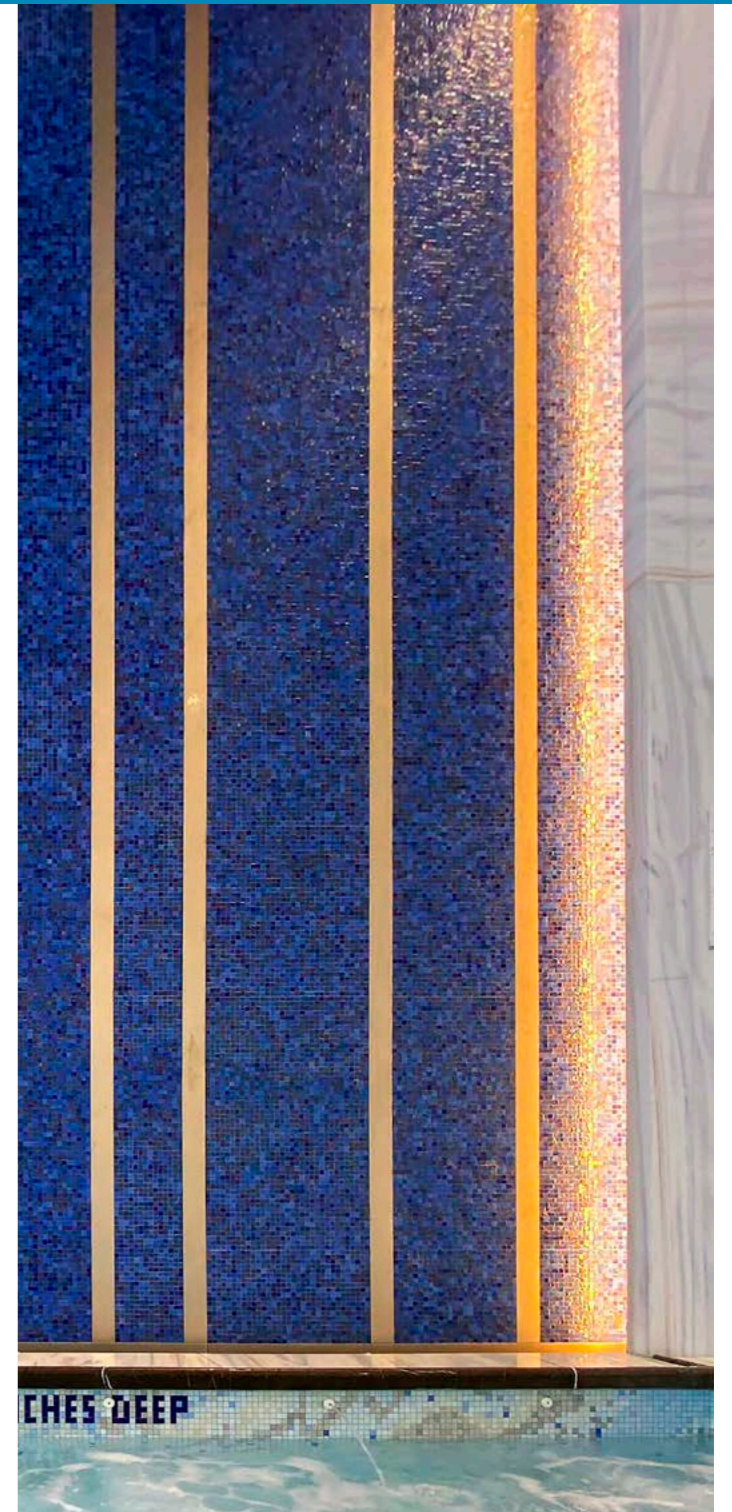

Central Park Tower, Spa Wellness Center · *New York (USA)*

Swimming Pool · "Paisley Custom" Pixel Glass Mosaic Decor