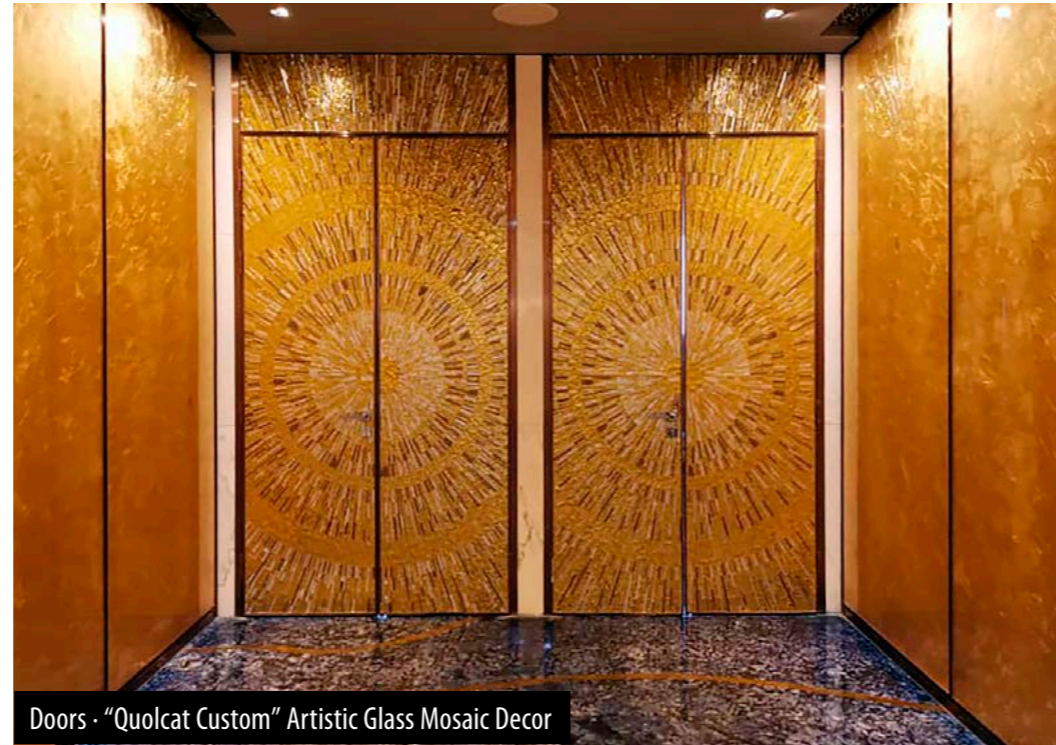

The Karl Lagerfeld Hotel · Macau

Section A-A'

Plan

Section B-B'

Indoor Pool · Artistic Glass Mosaic Floor & Walls Decor

Suites Bathrooms · Artistic Glass Mosaic Walls Decor

Suites Bathrooms · Gold Mosaic Walls

DISCOVER ONLINE THE COMPLETE PROJECT

J Hotel, Shanghai Tower · *Shanghai*

Centouno Breakfast · "Oracolo Custom" Artistic Glass Mosaic Wall Decor

SICIS

Corridor Wall Decor Elevation - Artistic Glass Mosaic Decor

Hallway Floor Decor Plan - Marble Slabs with Artistic Glass Mosaic Inserts

Doors · "Quolcat Custom" Artistic Glass Mosaic Decor

Bathrooms · Artistic Glass Mosaic Wall Decor

Hallway · "Caldera Custom" Artistic Glass Mosaic Wall Decor