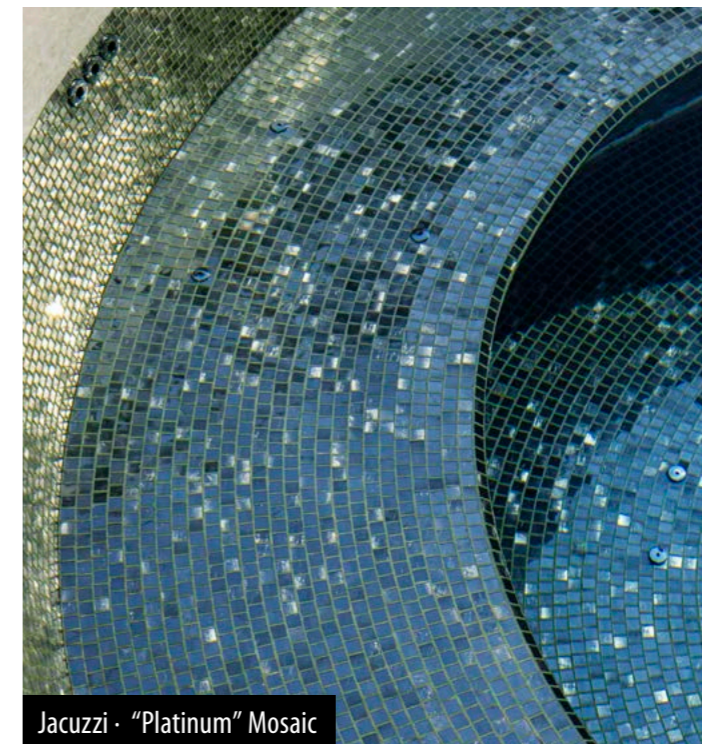

Jacuzzi · "Platinum" Mosaic

DISCOVER ONLINE
THE COMPLETE
PROJECT