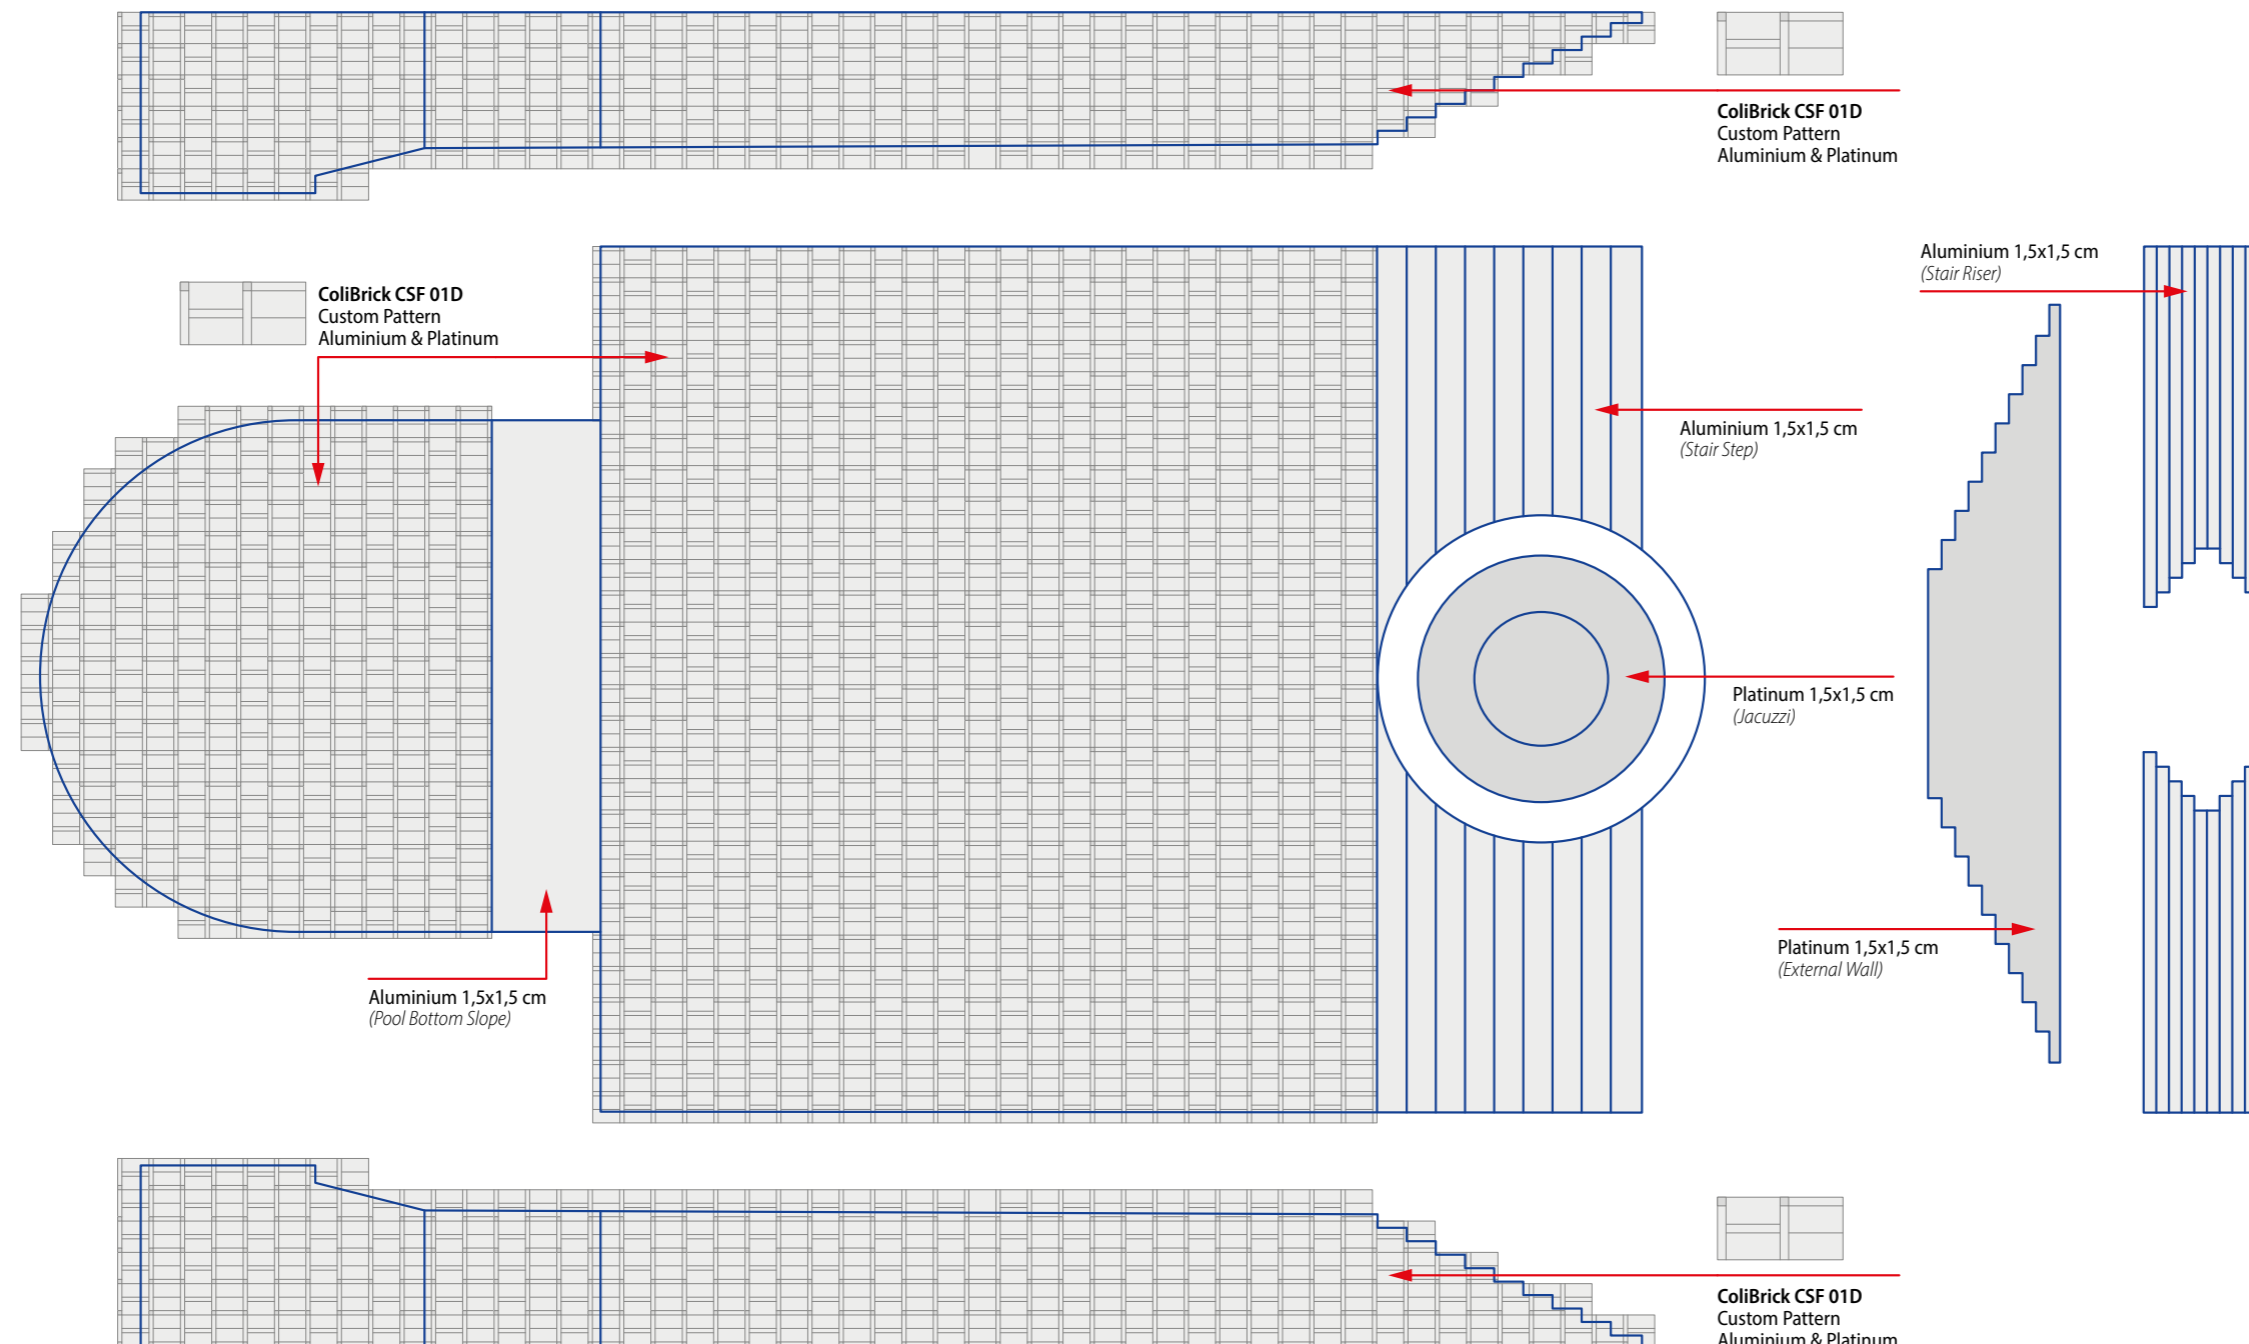

Pools & Spa

86

SICIS

Swimming Pool · Colibrì Special Formats

Villa Capponcina · Cap-d'Ail, Provence (France)

Swimming Pool · Colibrì Special Formats

Villa Capponcina · Cap-d'Ail, Provence (France)

Aluminium 1,5x1,5 cm
(Curved Wall)