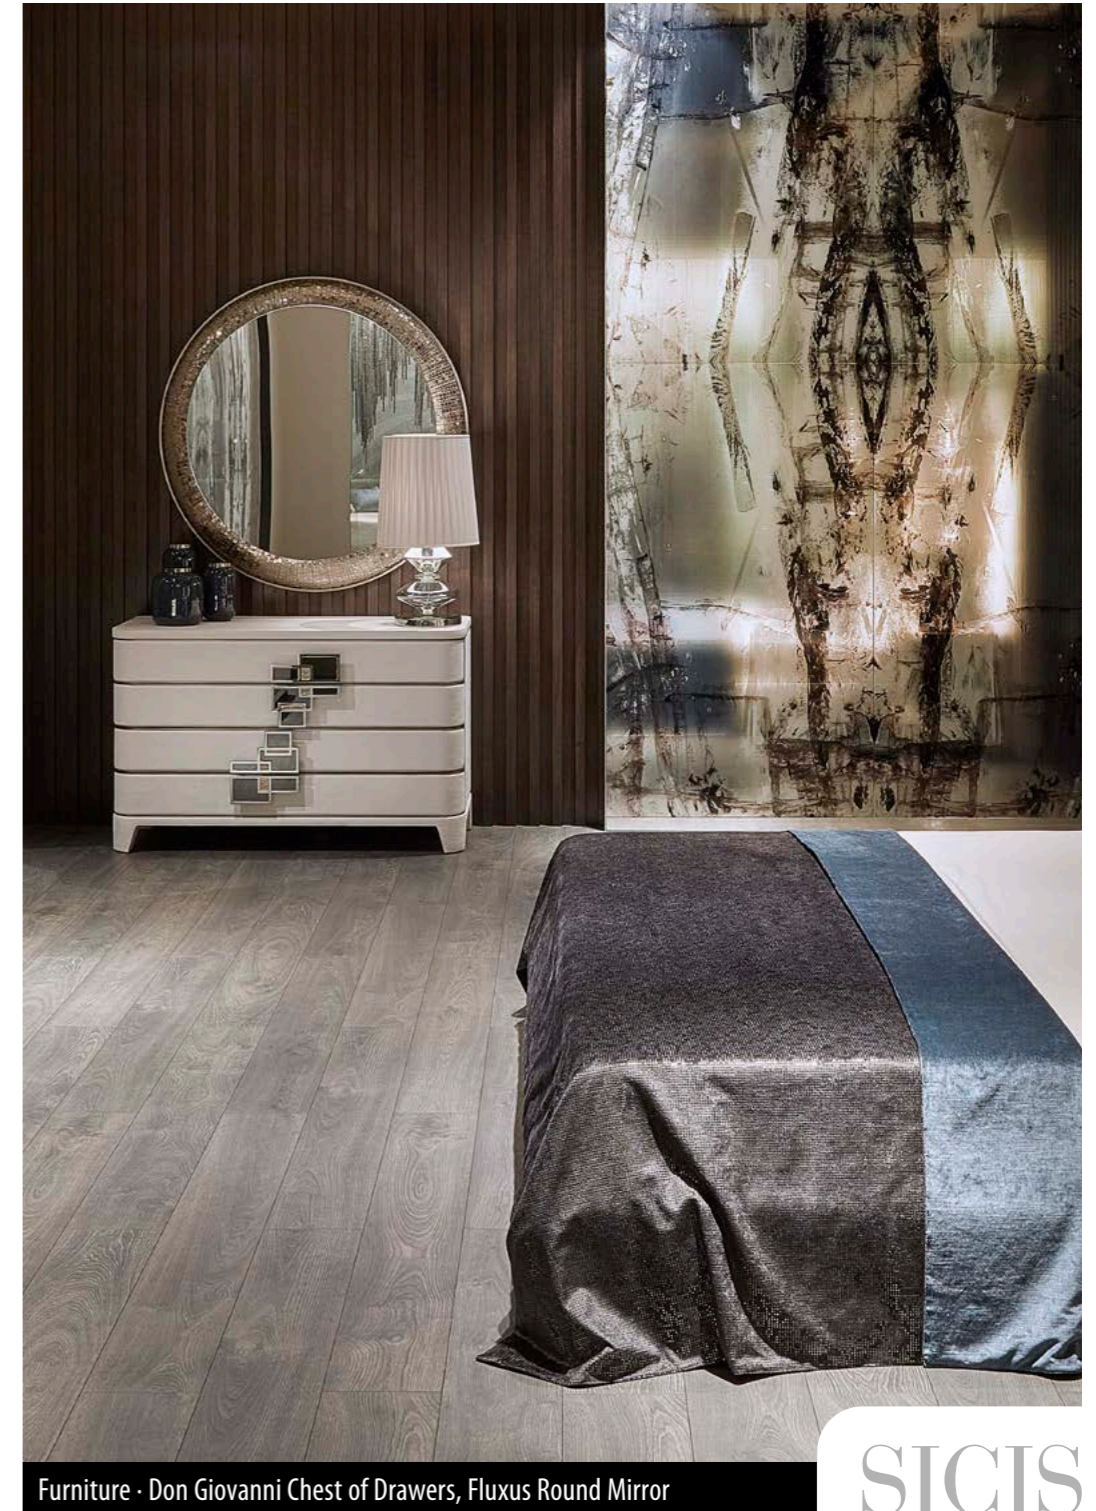

Private Penthouse · Hong Kong, Mid-Levels

Home

68

SICIS

Furniture · Casanova Bed 2016, Lescot Floor Lamp, Ravel Door Pull, Ballet Ceiling Lamp 2 | Shower · "Shangrila Ice" Artistic Glass Mosaic Decor, Ravel Door Pulls

Furniture · Valmont Bench | Wall · Vetrice Gem Glass Rock Chromo

Furniture · Casanova Bed 2016, Valmont Nightstand, Ballet Ceiling Lamp 2 | Wall · Vetríte Gem Glass Rock Chromo

Furniture · Don Giovanni Chest of Drawers, Fluxus Round Mirror