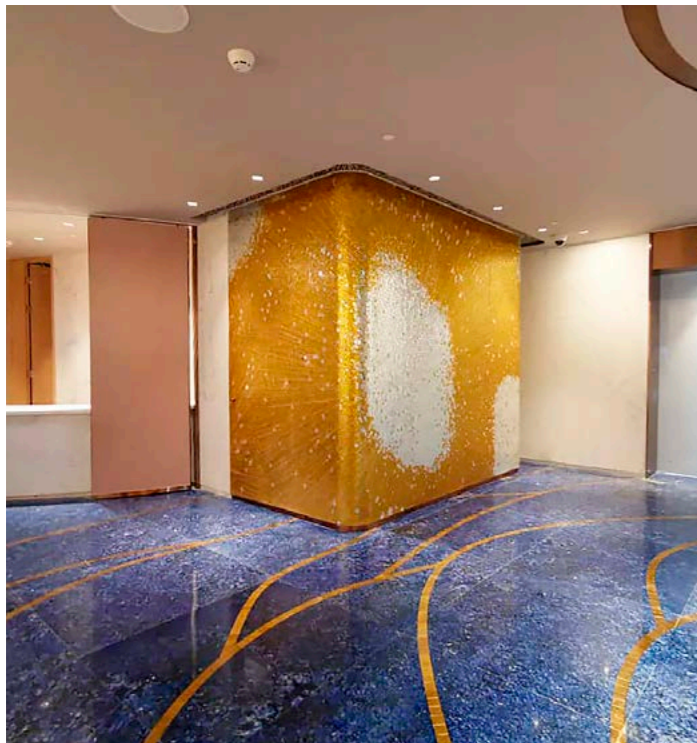

DISCOVER ONLINE THE COMPLETE PROJECT

J Hotel, Shanghai Tower · *Shanghai*

Centouno Breakfast · "Oracolo Custom" Artistic Glass Mosaic Wall Decor

SICIS

Corridor Wall Decor Elevation - Artistic Glass Mosaic Decor

Hallway Floor Decor Plan - Marble Slabs with Artistic Glass Mosaic Inserts

Doors · "Quolcat Custom" Artistic Glass Mosaic Decor

Bathrooms · Artistic Glass Mosaic Wall Decor

Hallway · "Caldera Custom" Artistic Glass Mosaic Wall Decor