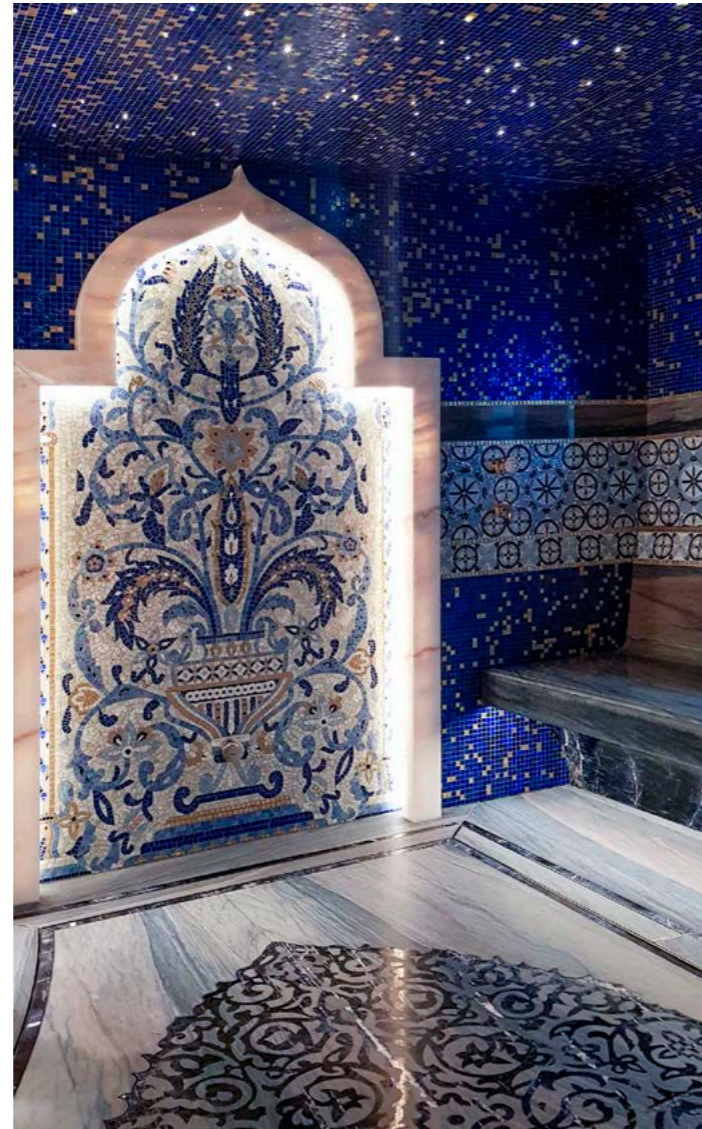

Maritime

90

SICIS

Boardroom · Artistic Glass Mosaic Wall Decor

Enzo Superyacht 115m · Lürssen (Germany)

Dancing and Relaxing, Jacuzzi · Artistic Glass Mosaic Decor

Lobby, Jacuzzi · Artistic Glass Mosaic Wall Decor

Enzo Superyacht 115m · Lürssen (Germany)

Steam Room · Artistic Glass Mosaic Wall & Ceiling Decor

Day Head Boardroom · Artistic Glass Mosaic Wall Decor

Guest Bathroom · Artistic Glass Mosaic Shower Insert