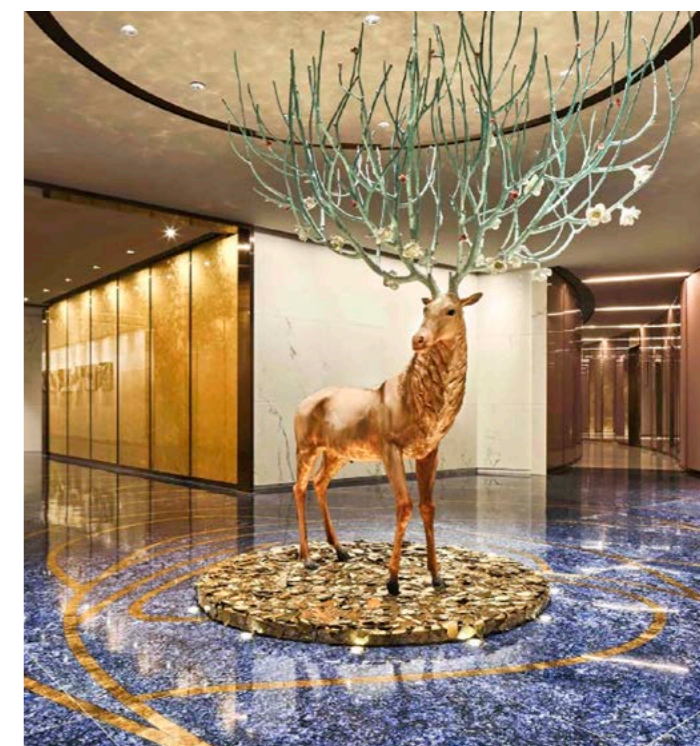

Hallway Floor Decor Plan - Marble Slabs with Artistic Glass Mosaic Inserts