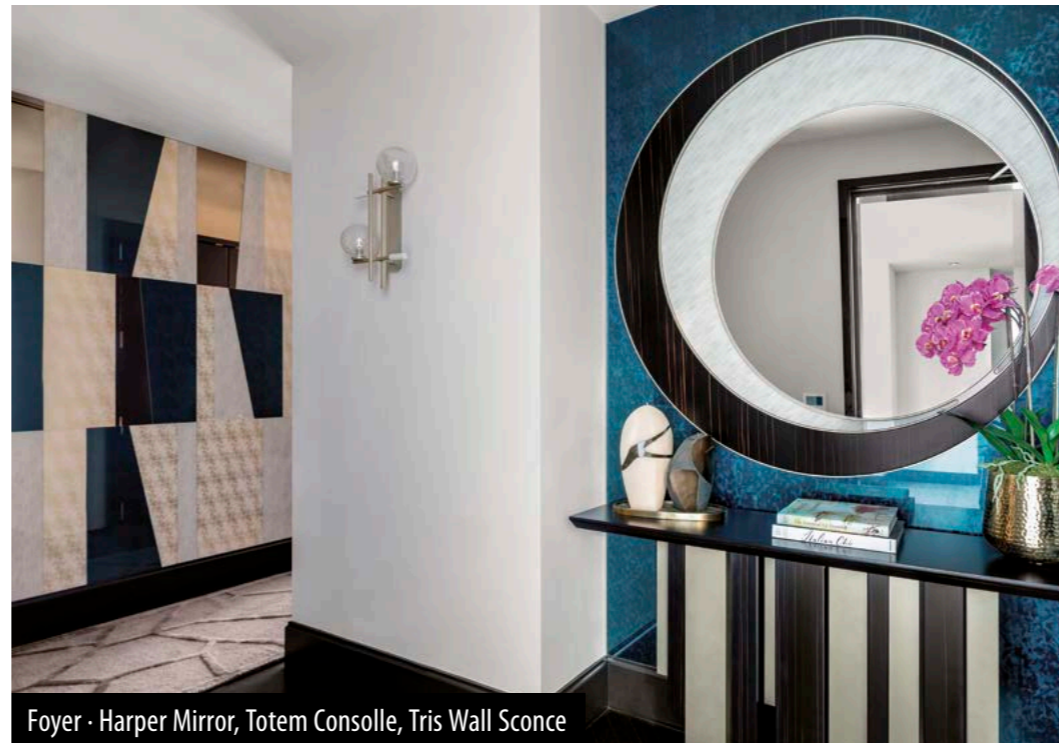

Bathroom · Denver Bathtub

WATCH ONLINE
THE VIDEO OF THE
PROJECT

DISCOVER ONLINE
THE COMPLETE
PROJECT

Central Park Tower (Residence 43A) · New York (USA)

Home

62

SICIS

Living Room · Prestige Sofa with Pillows Set, Peggy Coffee Table 120, Island Tv Cabinet, Liam Armchair, Ballet Ceiling Lamp, Chamaleon Round Pouf, Osaka Bookshelf | Wall · Vetríte Panel System

Central Park Tower (Residence 43A) · New York (USA)

Furniture · Prestige Sofa with Pillows Set | Wall · "Drizzle" Artistic Mosaic Decor

Furniture · Philippe Table, Liam Chair, Venus Ceiling Lamp

Foyer · Harper Mirror, Totem Consolle, Tris Wall Sconce