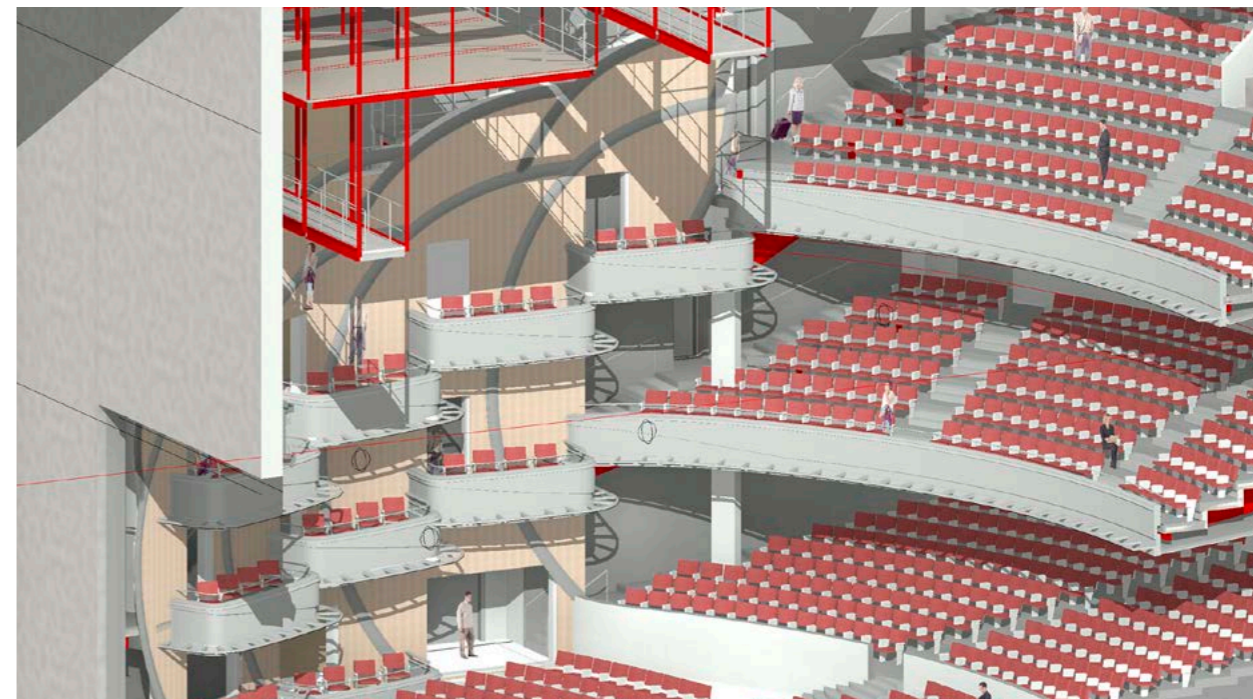

Jio World Centre · Mumbai (India)