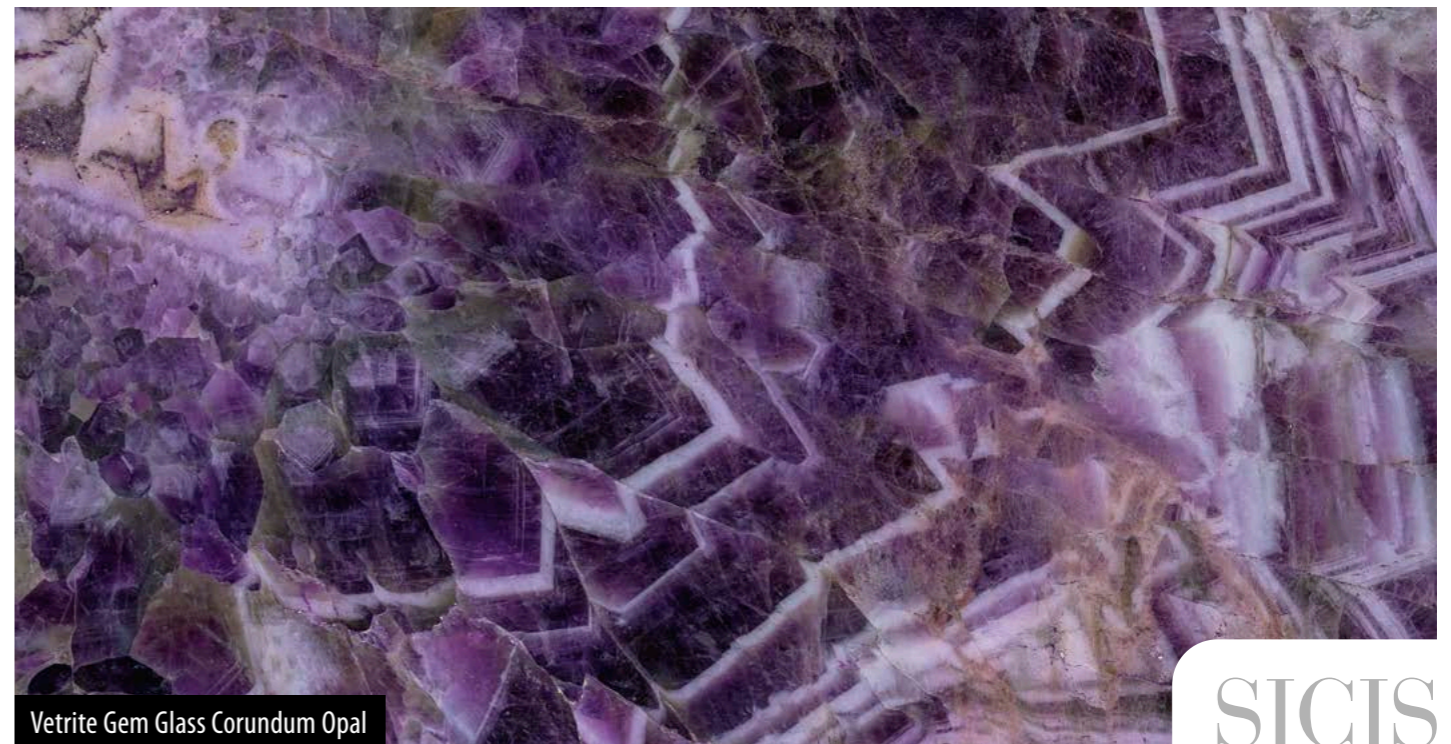

Oscar Chandelier

Polo Ceiling Lamp

Vetríte Gem Glass Corundum Opal