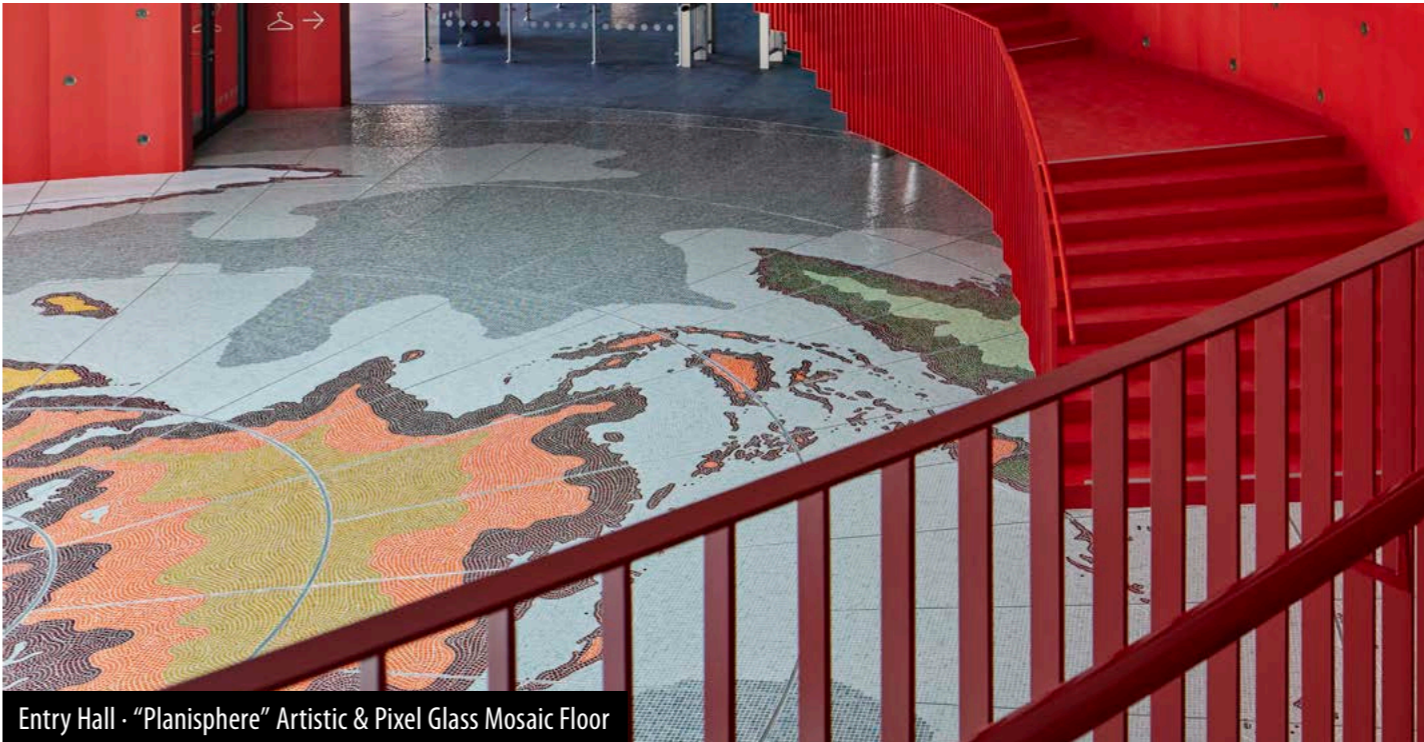

Paragon Prairie Tower · West Des Moines, Iowa (USA)

WATCH ONLINE THE VIDEO OF THE PROJECT

DISCOVER ONLINE THE COMPLETE PROJECT

Vizium Centre · Ventspils (Latvia)

Entry Hall · "Planisphere" Artistic & Pixel Glass Mosaic Floor

Vizium Centre · Ventspils (Latvia)

Background Pixel Mosaic

Continents Artistic Mosaic

Entry Hall · "Planisphere" Artistic & Pixel Glass Mosaic Floor

WATCH ONLINE
THE VIDEO OF THE
PROJECT

DISCOVER ONLINE
THE COMPLETE
PROJECT