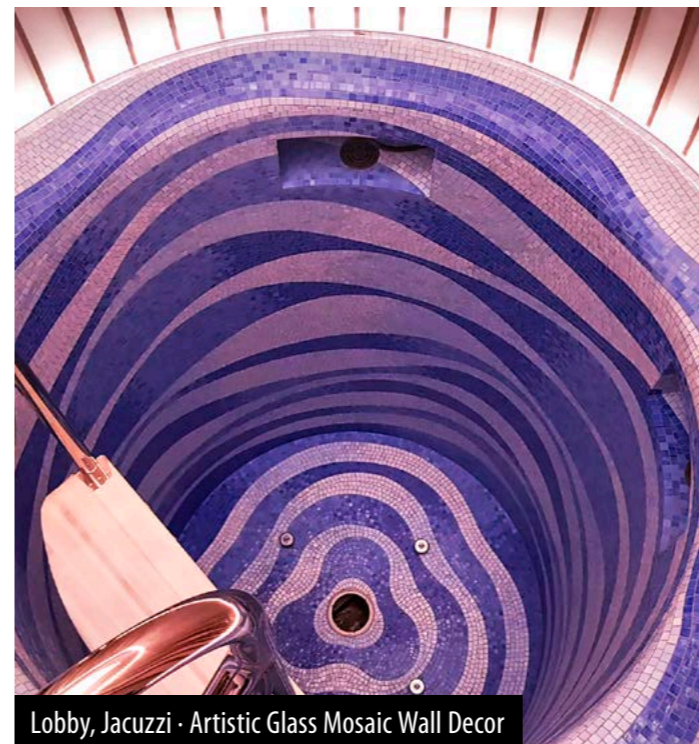

Villa Capponcina · Cap-d'Ail, Provence (France)

Swimming Pool · Colibrì Special Formats

Pool Stair · "Aluminium" Glass Mosaic

Jacuzzi · "Platinum" Mosaic

DISCOVER ONLINE
THE COMPLETE
PROJECT

Enzo Superyacht 115m · Lürssen (Germany)

Maritime

90

SICIS

Boardroom · Artistic Glass Mosaic Wall Decor

Enzo Superyacht 115m · Lürssen (Germany)

Dancing and Relaxing, Jacuzzi · Artistic Glass Mosaic Decor

Lobby, Jacuzzi · Artistic Glass Mosaic Wall Decor

Enzo Superyacht 115m · Lürssen (Germany)

Steam Room · Artistic Glass Mosaic Wall & Ceiling Decor

Day Head Boardroom · Artistic Glass Mosaic Wall Decor

Guest Bathroom · Artistic Glass Mosaic Shower Insert