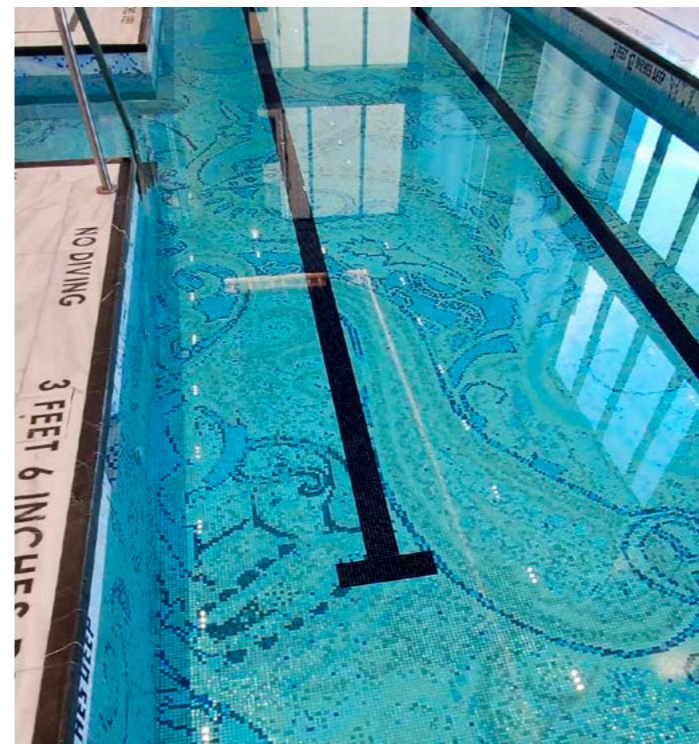

Central Park Tower, Spa Wellness Center · *New York (USA)*

Swimming Pool · "Paisley Custom" Pixel Glass Mosaic Decor

Central Park Tower, Spa Wellness Center · New York (USA)

Central Park Tower, Spa Wellness Center · New York (USA)

Central Park Tower, Spa Wellness Center · New York (USA)

Swimming Pool · "Paisley Custom" Pixel Glass Mosaic Decor

WATCH ONLINE
THE VIDEO OF THE
PROJECT

DISCOVER ONLINE
THE COMPLETE
PROJECT

Villa Capponcina · Cap-d'Ail, Provence (France)