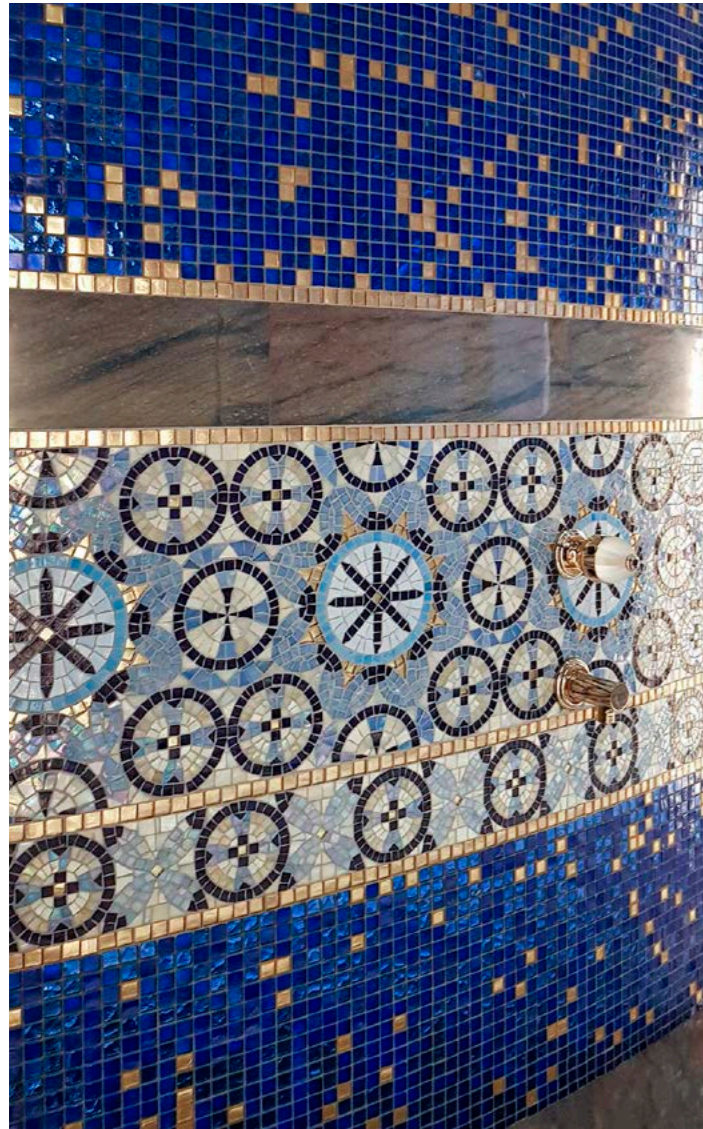

Maritime

90

SICIS

Boardroom · Artistic Glass Mosaic Wall Decor

Enzo Superyacht 115m · Lürssen (Germany)

Dancing and Relaxing, Jacuzzi · Artistic Glass Mosaic Decor

Lobby, Jacuzzi · Artistic Glass Mosaic Wall Decor

Enzo Superyacht 115m · Lürssen (Germany)

Steam Room · Artistic Glass Mosaic Wall & Ceiling Decor

Day Head Boardroom · Artistic Glass Mosaic Wall Decor

Guest Bathroom · Artistic Glass Mosaic Shower Insert