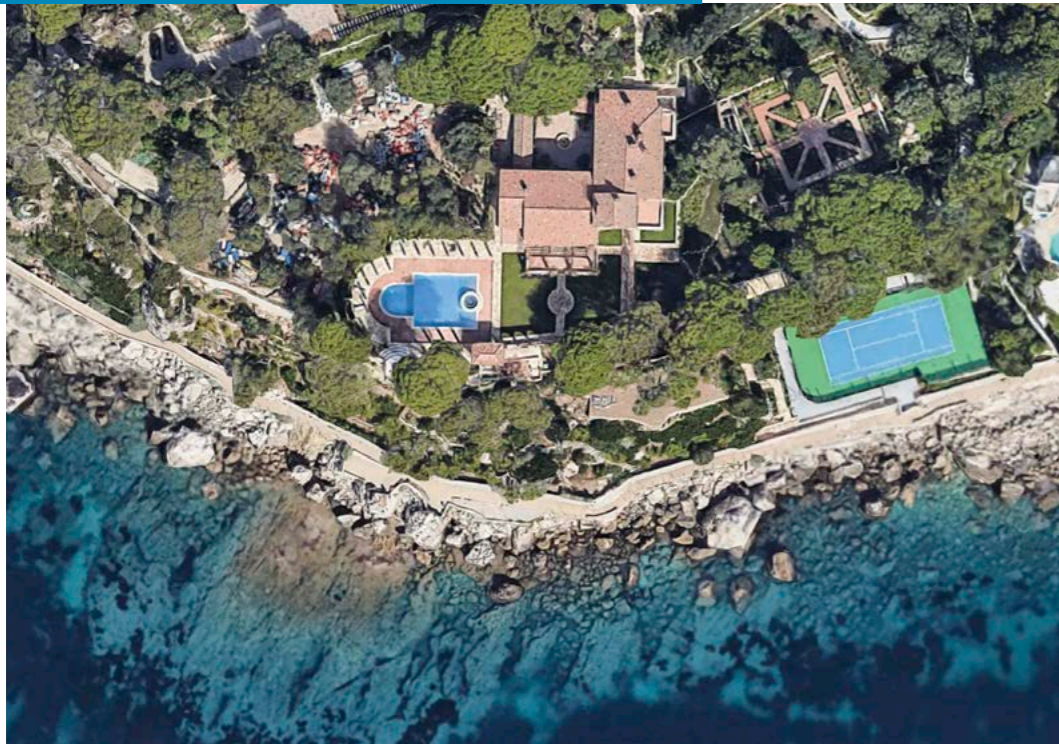

Pools & Spa

86

SICIS

Swimming Pool · Colibrì Special Formats

Villa Capponcina · Cap-d'Ail, Provence (France)

Swimming Pool · Colibrì Special Formats

Villa Capponcina · Cap-d'Ail, Provence (France)

Aluminium 1,5x1,5 cm
(Curved Wall)