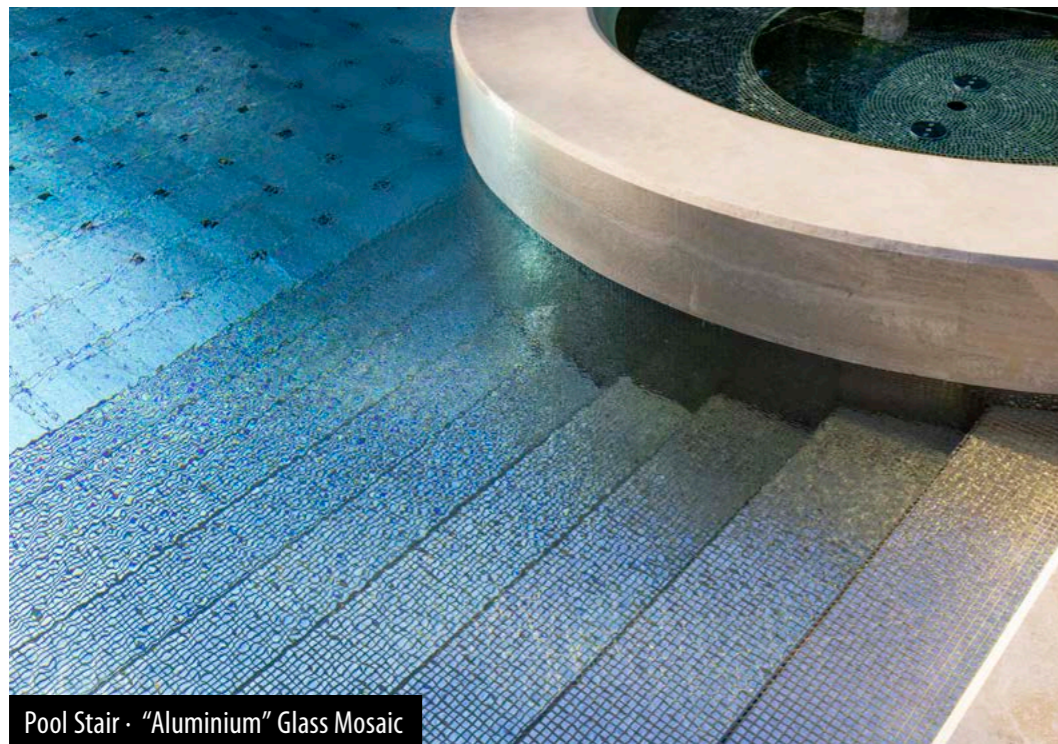

Swimming Pool · Colibrì Special Formats

Pool Stair · "Aluminium" Glass Mosaic