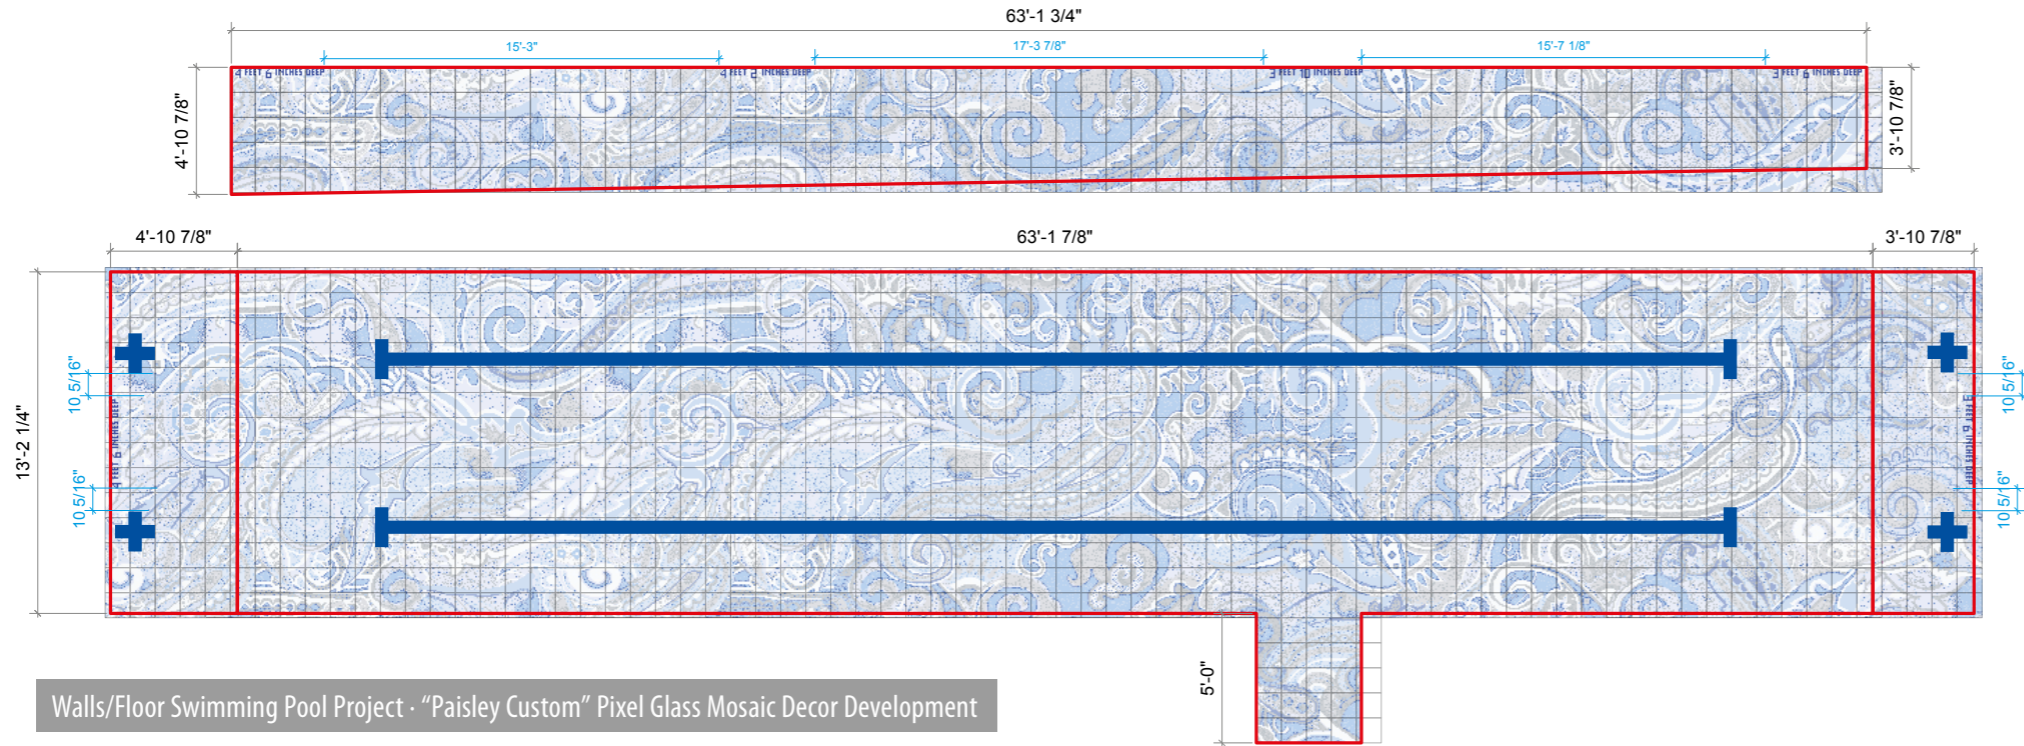

Central Park Tower, Spa Wellness Center · *New York (USA)*

Swimming Pool · "Paisley Custom" Pixel Glass Mosaic Decor

Central Park Tower, Spa Wellness Center · New York (USA)

Central Park Tower, Spa Wellness Center · New York (USA)