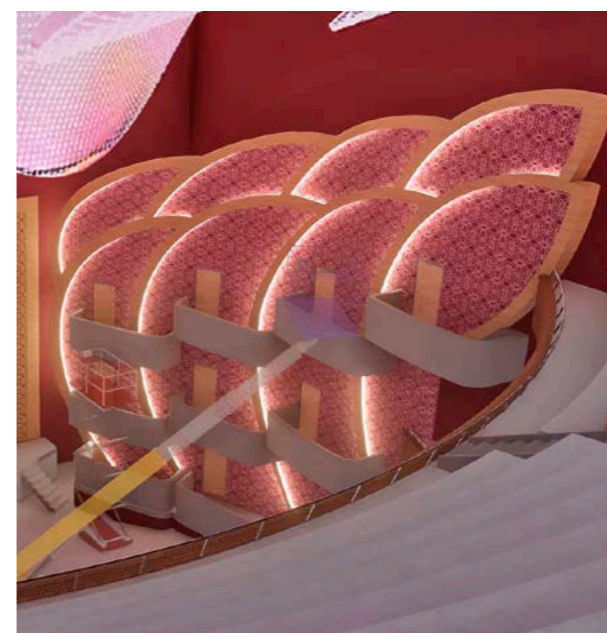

Jio World Centre · Mumbai (India)