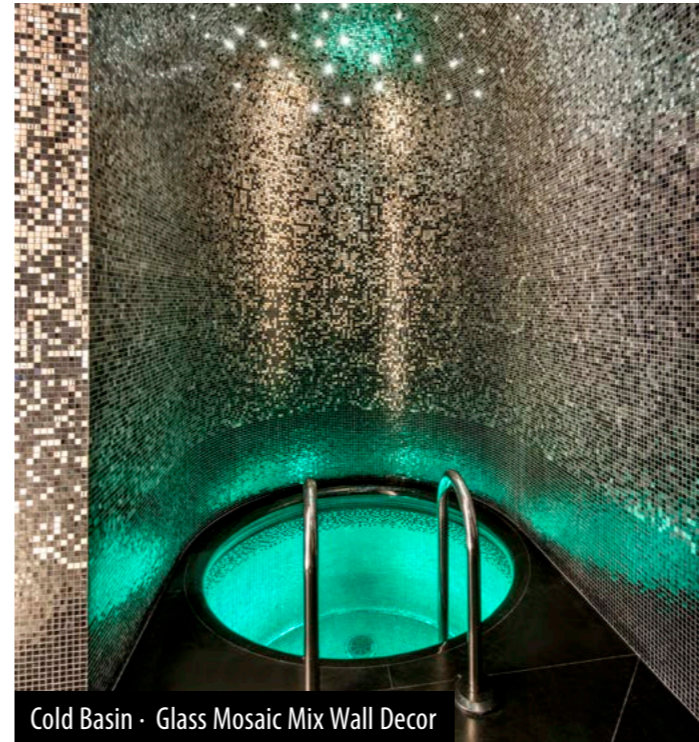

SICIS

Odéon SPA Sisley, Tour Odéon · *Principality of Monaco*

Odéon SPA Sisley, Tour Odéon · *Principality of Monaco*

Hammam · Mix Glass Mosaic Wall Decor

Cold Basin · Glass Mosaic Mix Wall Decor

DISCOVER ONLINE
THE COMPLETE
PROJECT

Central Park Tower, Spa Wellness Center · *New York (USA)*

Swimming Pool · "Paisley Custom" Pixel Glass Mosaic Decor

Central Park Tower, Spa Wellness Center · New York (USA)

Central Park Tower, Spa Wellness Center · New York (USA)