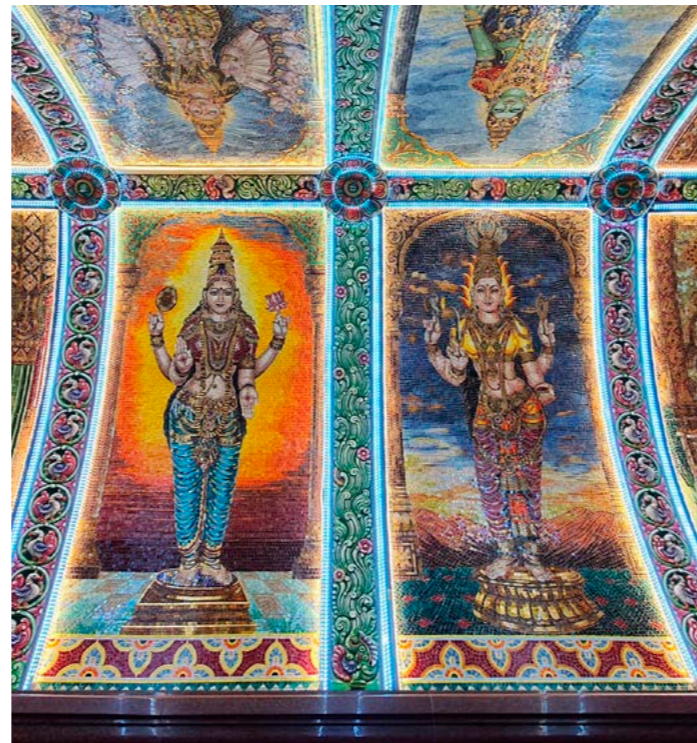

Sri Maha Mariamman Temple · Bangkok (Thailand)

Temple Vault · Artistic Glass Mosaic Decor