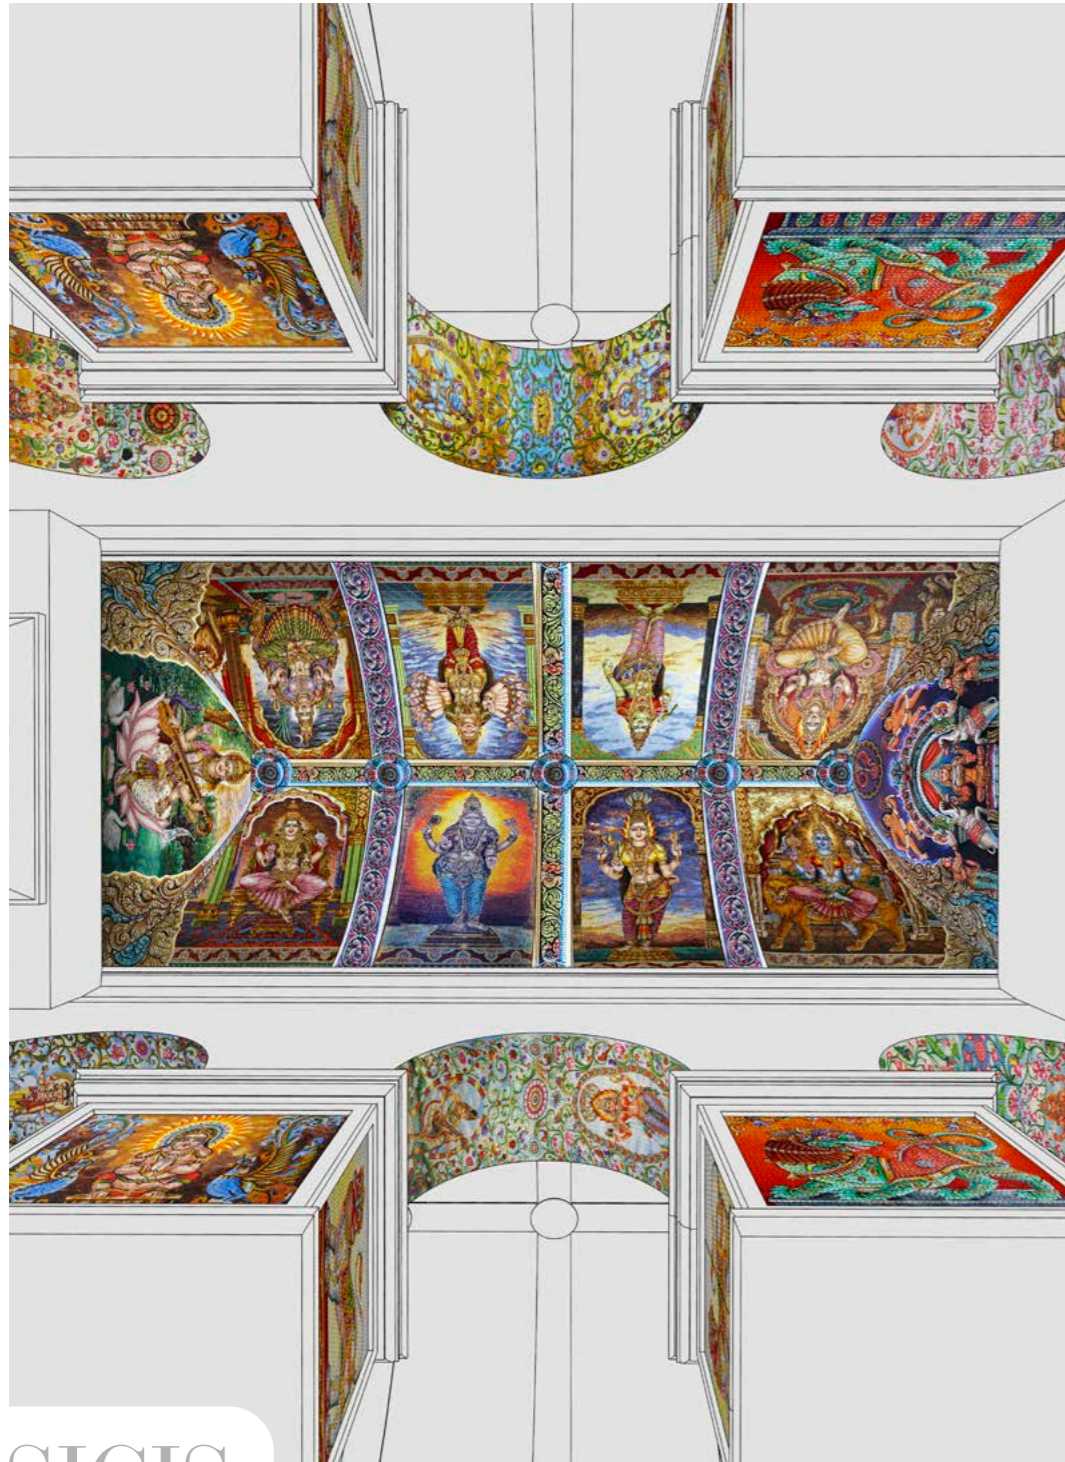

Sri Maha Mariamman Temple · Bangkok (Thailand)