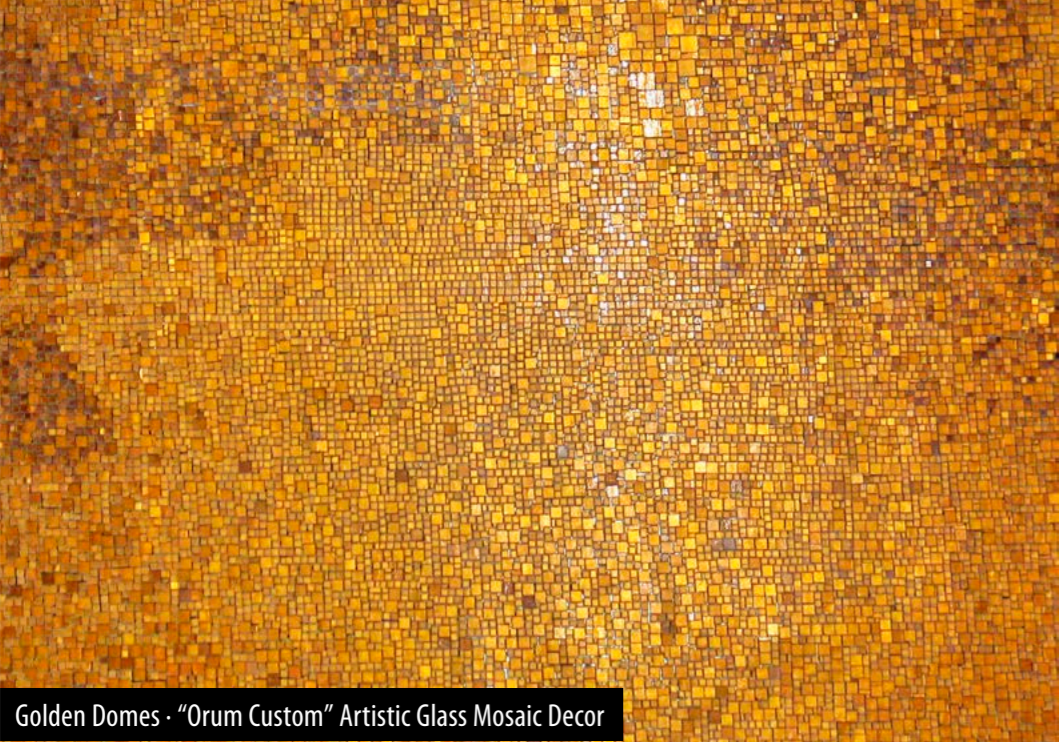

SPA Hammam · Walls in NeoColibrì Barrels 521-A

SPA · Walls in Zebrino Marble Slabs

SPA Hammam · Sink in Carrara Solid Marble

DISCOVER ONLINE
THE COMPLETE
PROJECT

The Karl Lagerfeld Hotel · Macau

Golden Domes - "Orum Custom" Artistic Glass Mosaic Decor