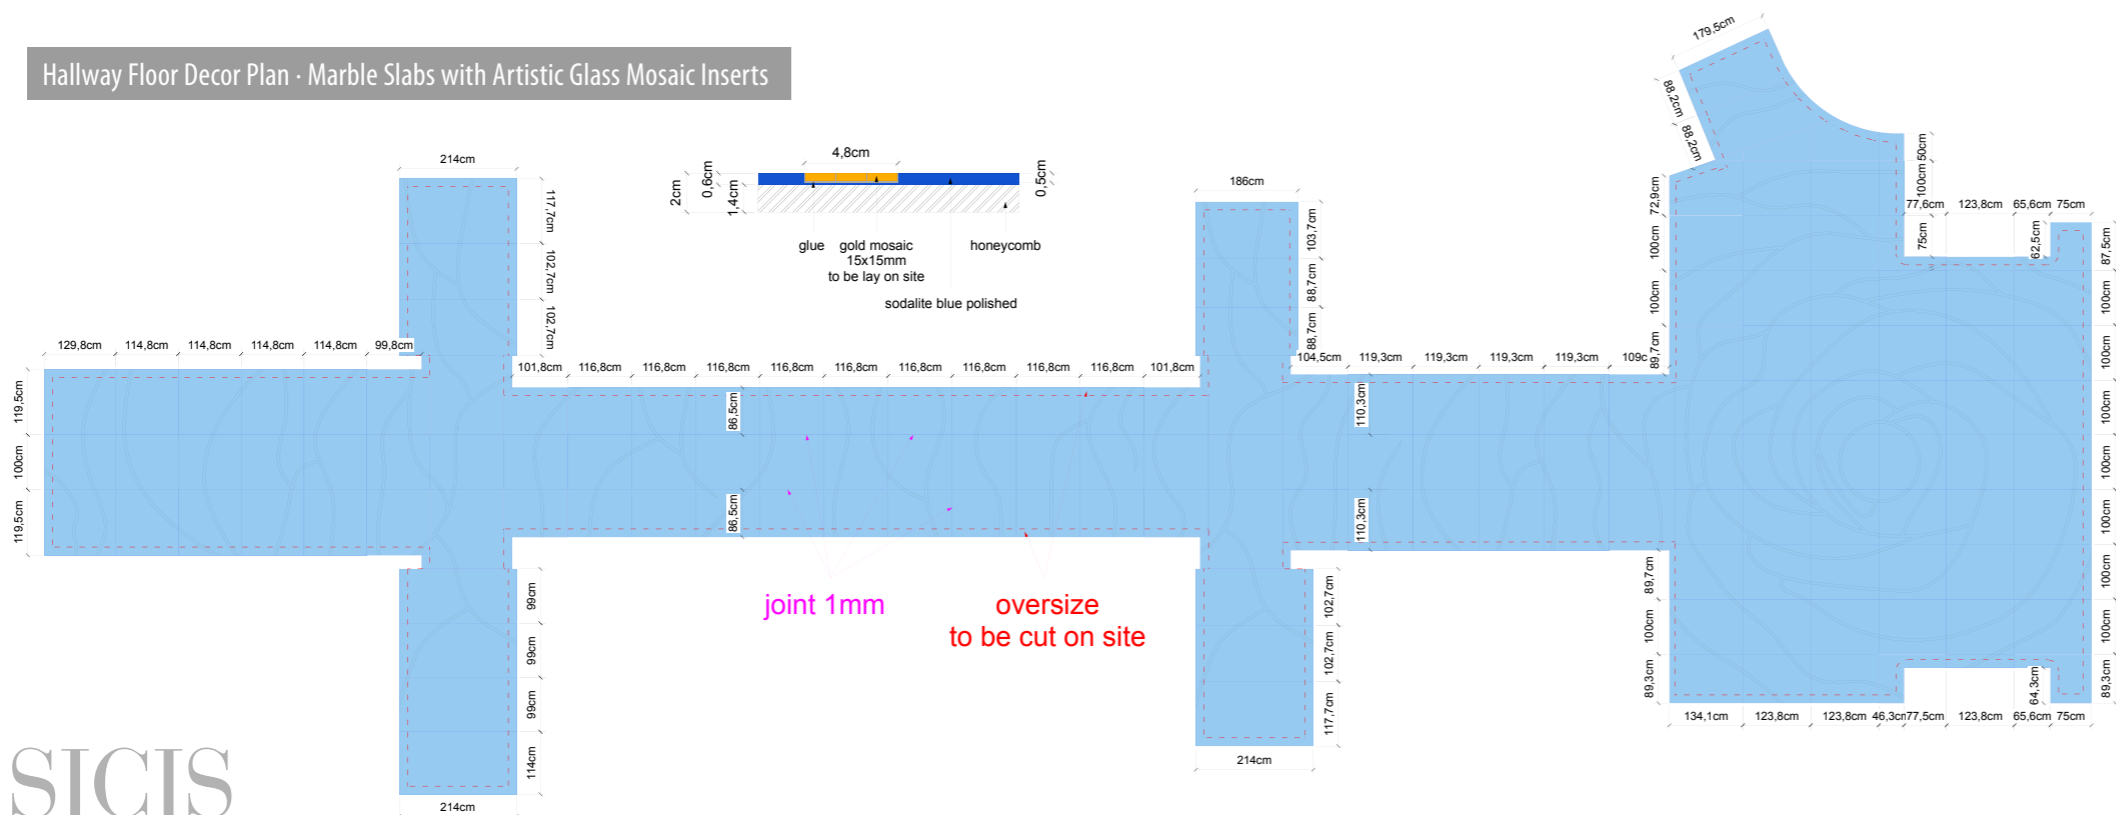

Hallway Floor Decor Plan - Marble Slabs with Artistic Glass Mosaic Inserts