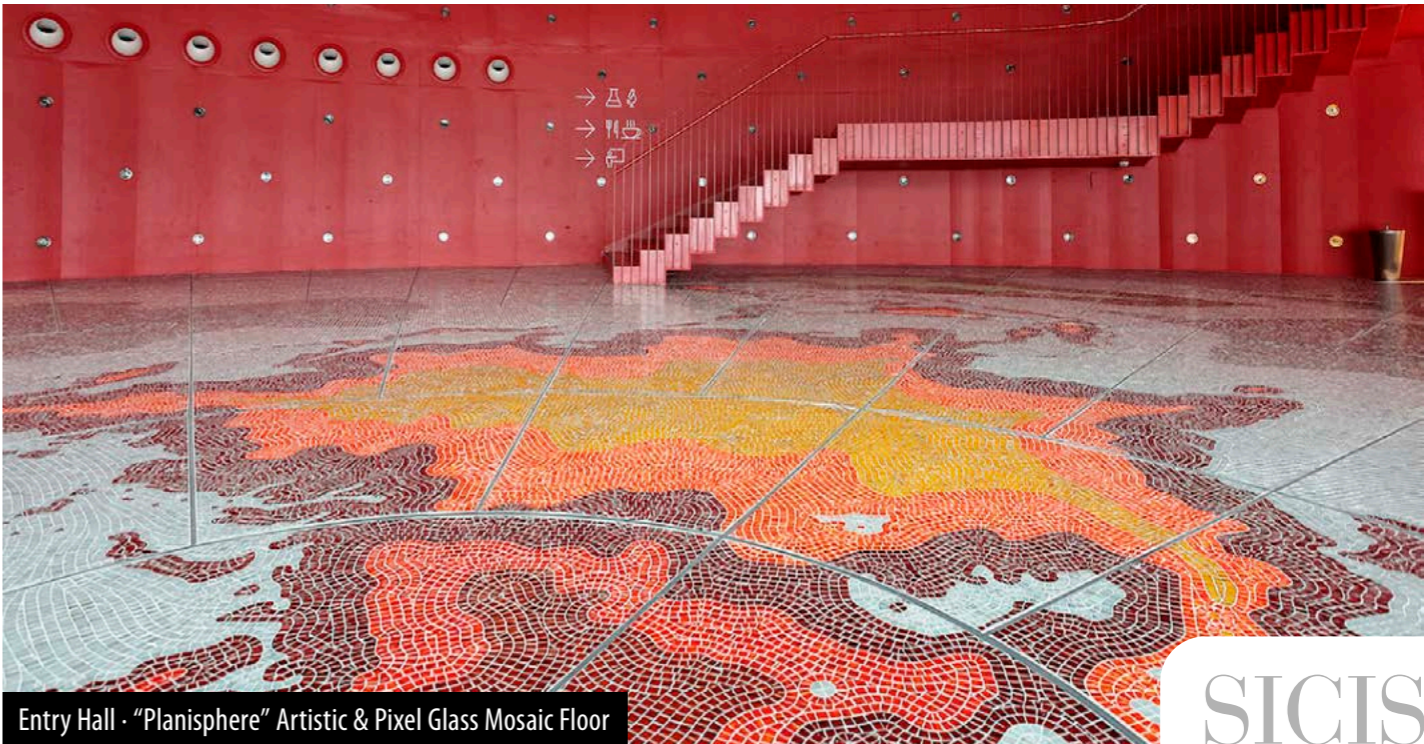

Paragon Prairie Tower · West Des Moines, Iowa (USA)

WATCH ONLINE THE VIDEO OF THE PROJECT

DISCOVER ONLINE THE COMPLETE PROJECT

Vizium Centre · Ventspils (Latvia)

Entry Hall · "Planisphere" Artistic & Pixel Glass Mosaic Floor

Vizium Centre · Ventspils (Latvia)

Background Pixel Mosaic

Continents Artistic Mosaic

Entry Hall · "Planisphere" Artistic & Pixel Glass Mosaic Floor

WATCH ONLINE
THE VIDEO OF THE
PROJECT

DISCOVER ONLINE
THE COMPLETE
PROJECT