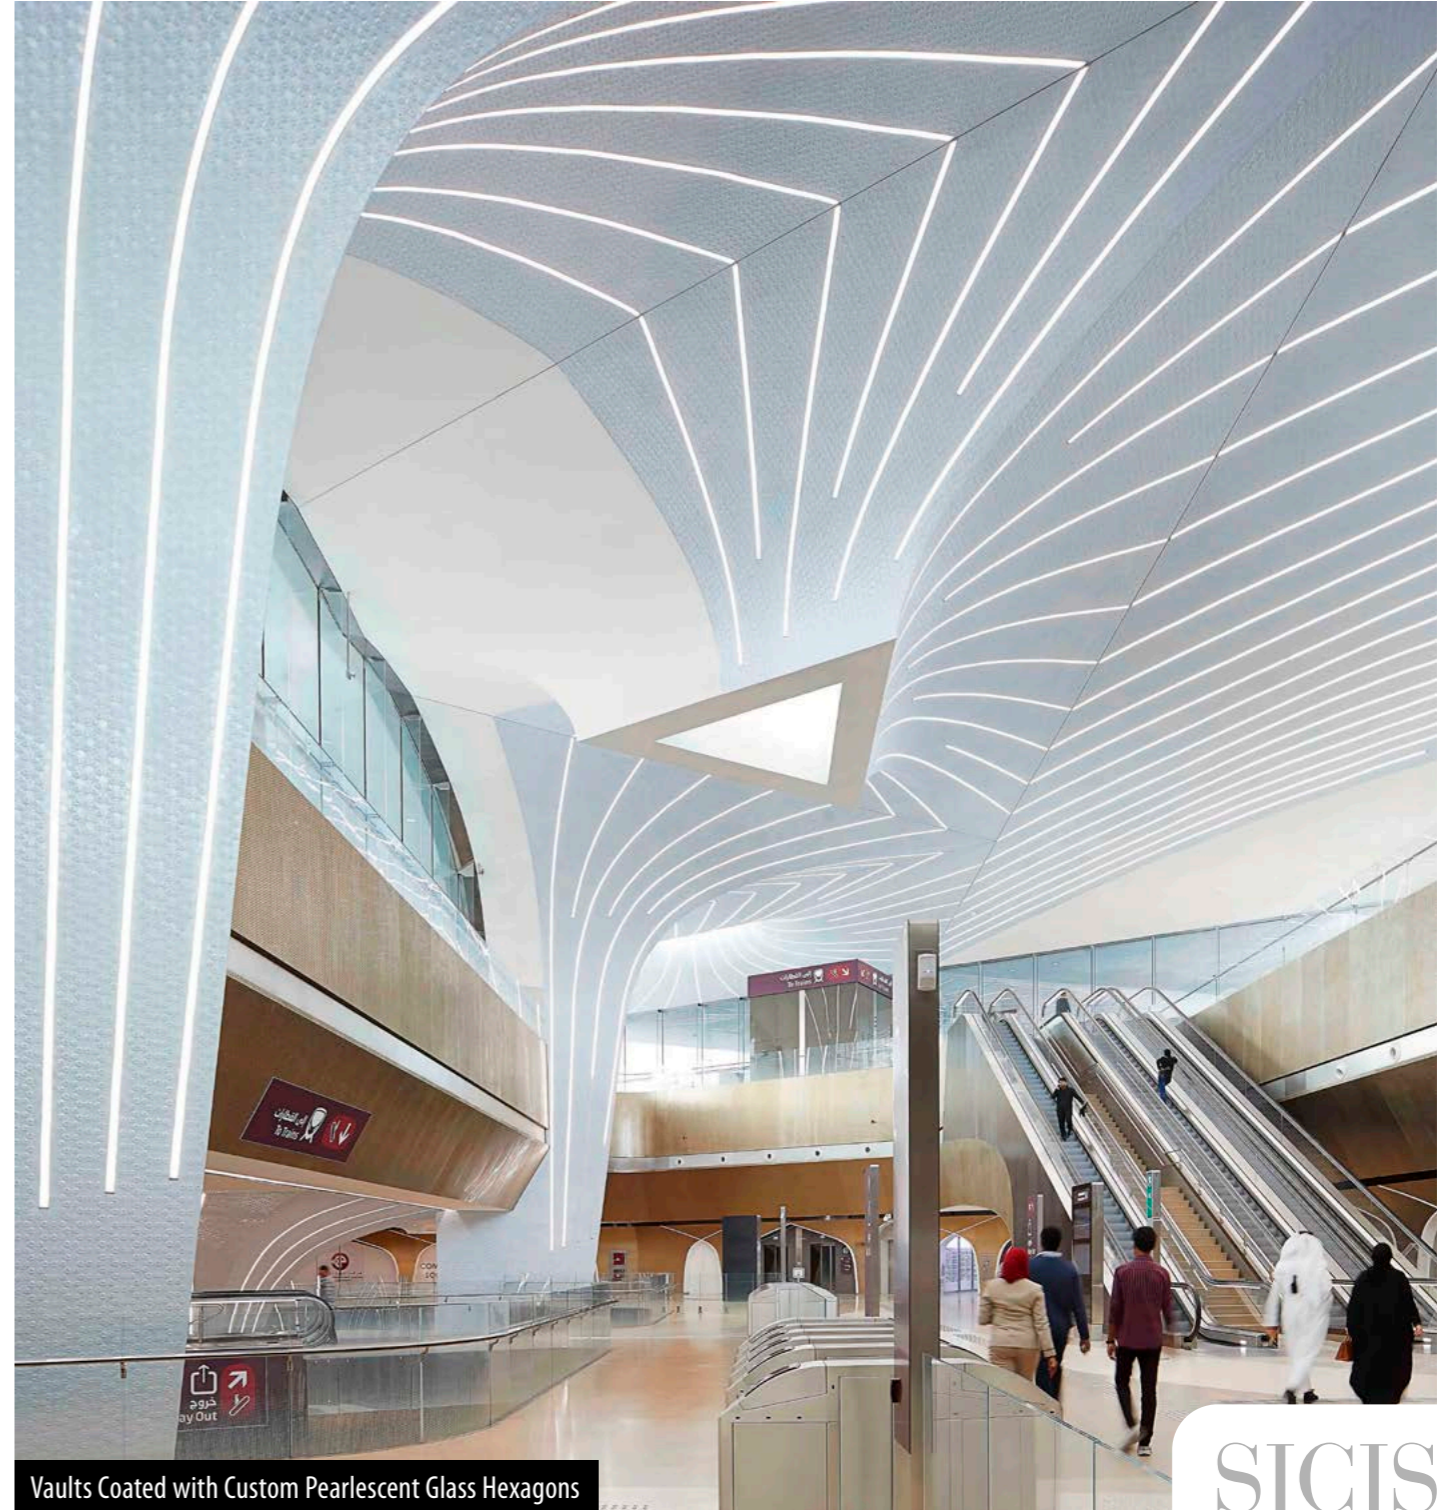

Msheireb Metro Station, Qatar Rail · Doha (Qatar)

Vaults Coated with Custom Pearlescent Glass Hexagons

SICIS