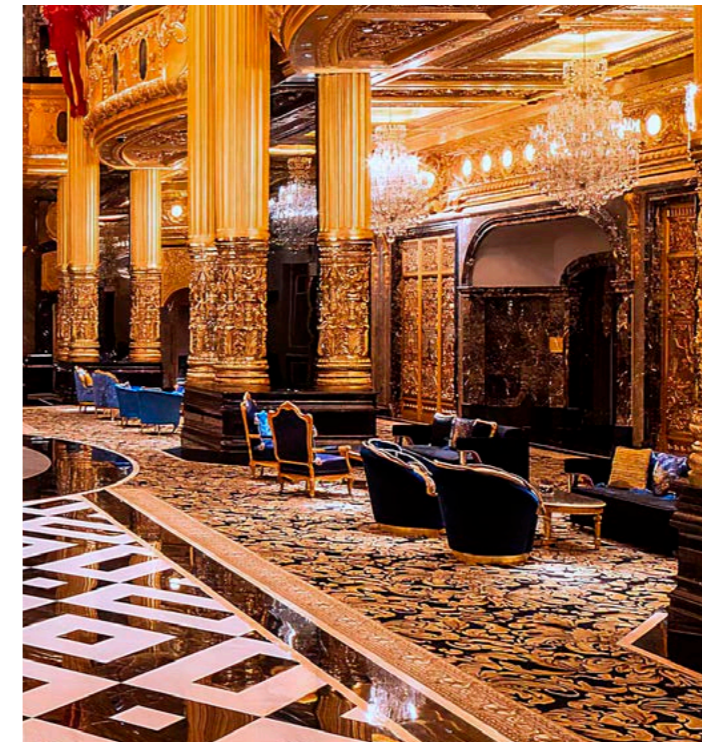

DISCOVER ONLINE
THE COMPLETE
PROJECT