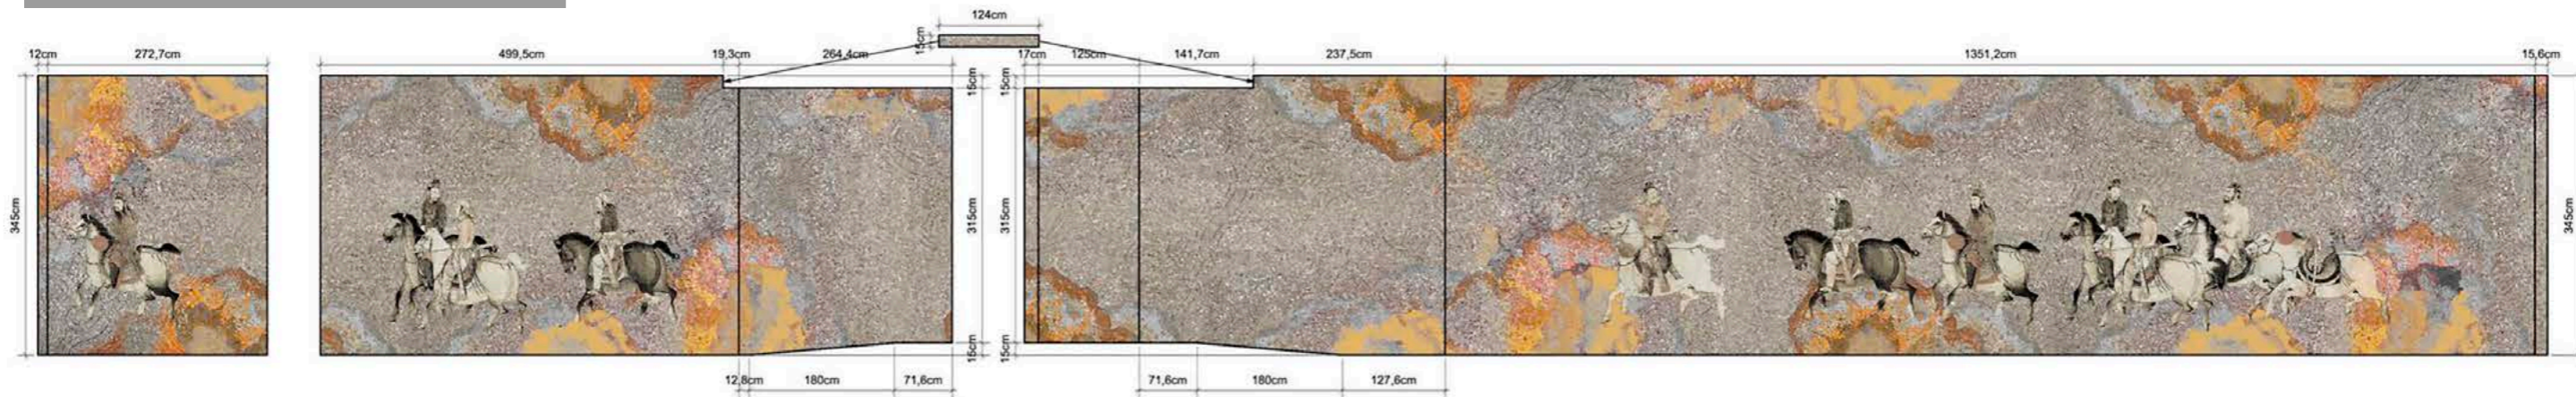

DISCOVER ONLINE THE COMPLETE PROJECT

J Hotel, Shanghai Tower · *Shanghai*

Centouno Breakfast · "Oracolo Custom" Artistic Glass Mosaic Wall Decor

SICIS

Corridor Wall Decor Elevation - Artistic Glass Mosaic Decor