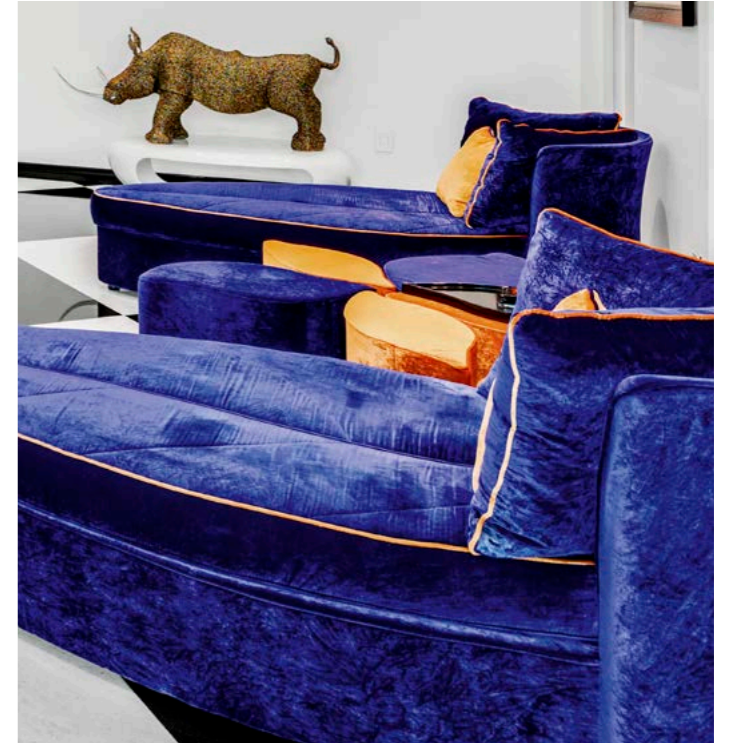

Furniture · Tenderly Armchair