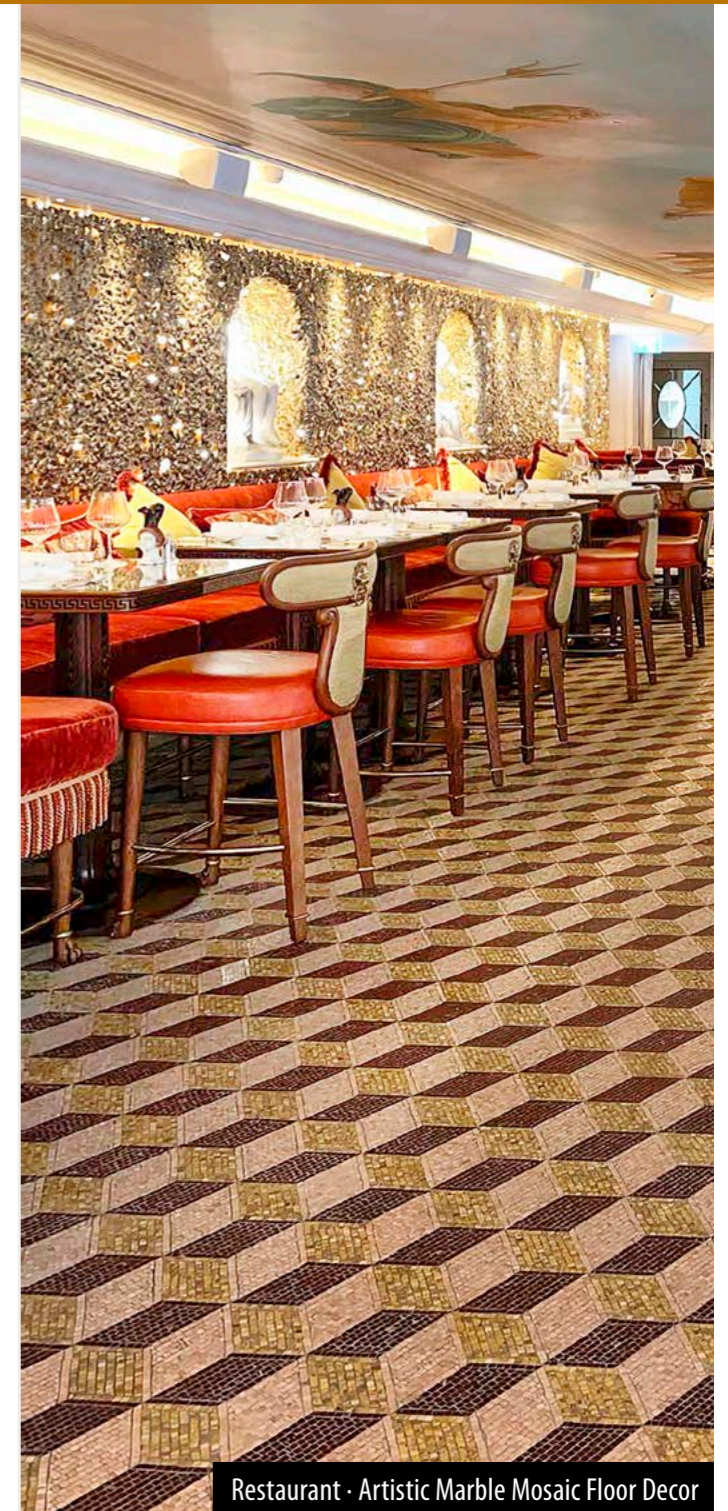

WATCH ONLINE
THE VIDEO OF THE
PROJECT

DISCOVER ONLINE
THE COMPLETE
PROJECT

Bacchanalia Restaurant · London, Mayfair (UK)

Restaurant · Artistic Marble Mosaic Floor Decor

Bacchanalia Restaurant · London, Mayfair (UK)