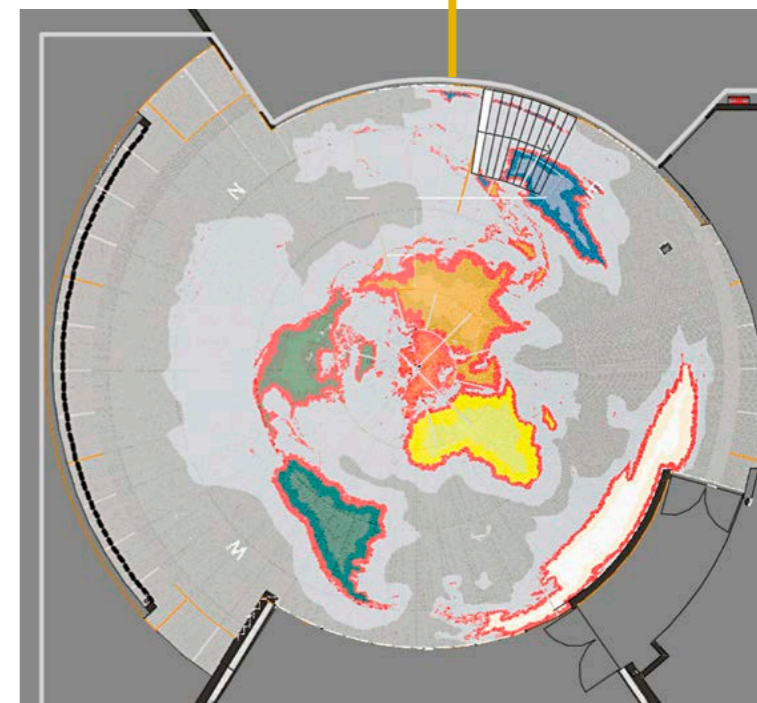

Vizium Centre · Ventspils (Latvia)

Background Pixel Mosaic

Continents Artistic Mosaic