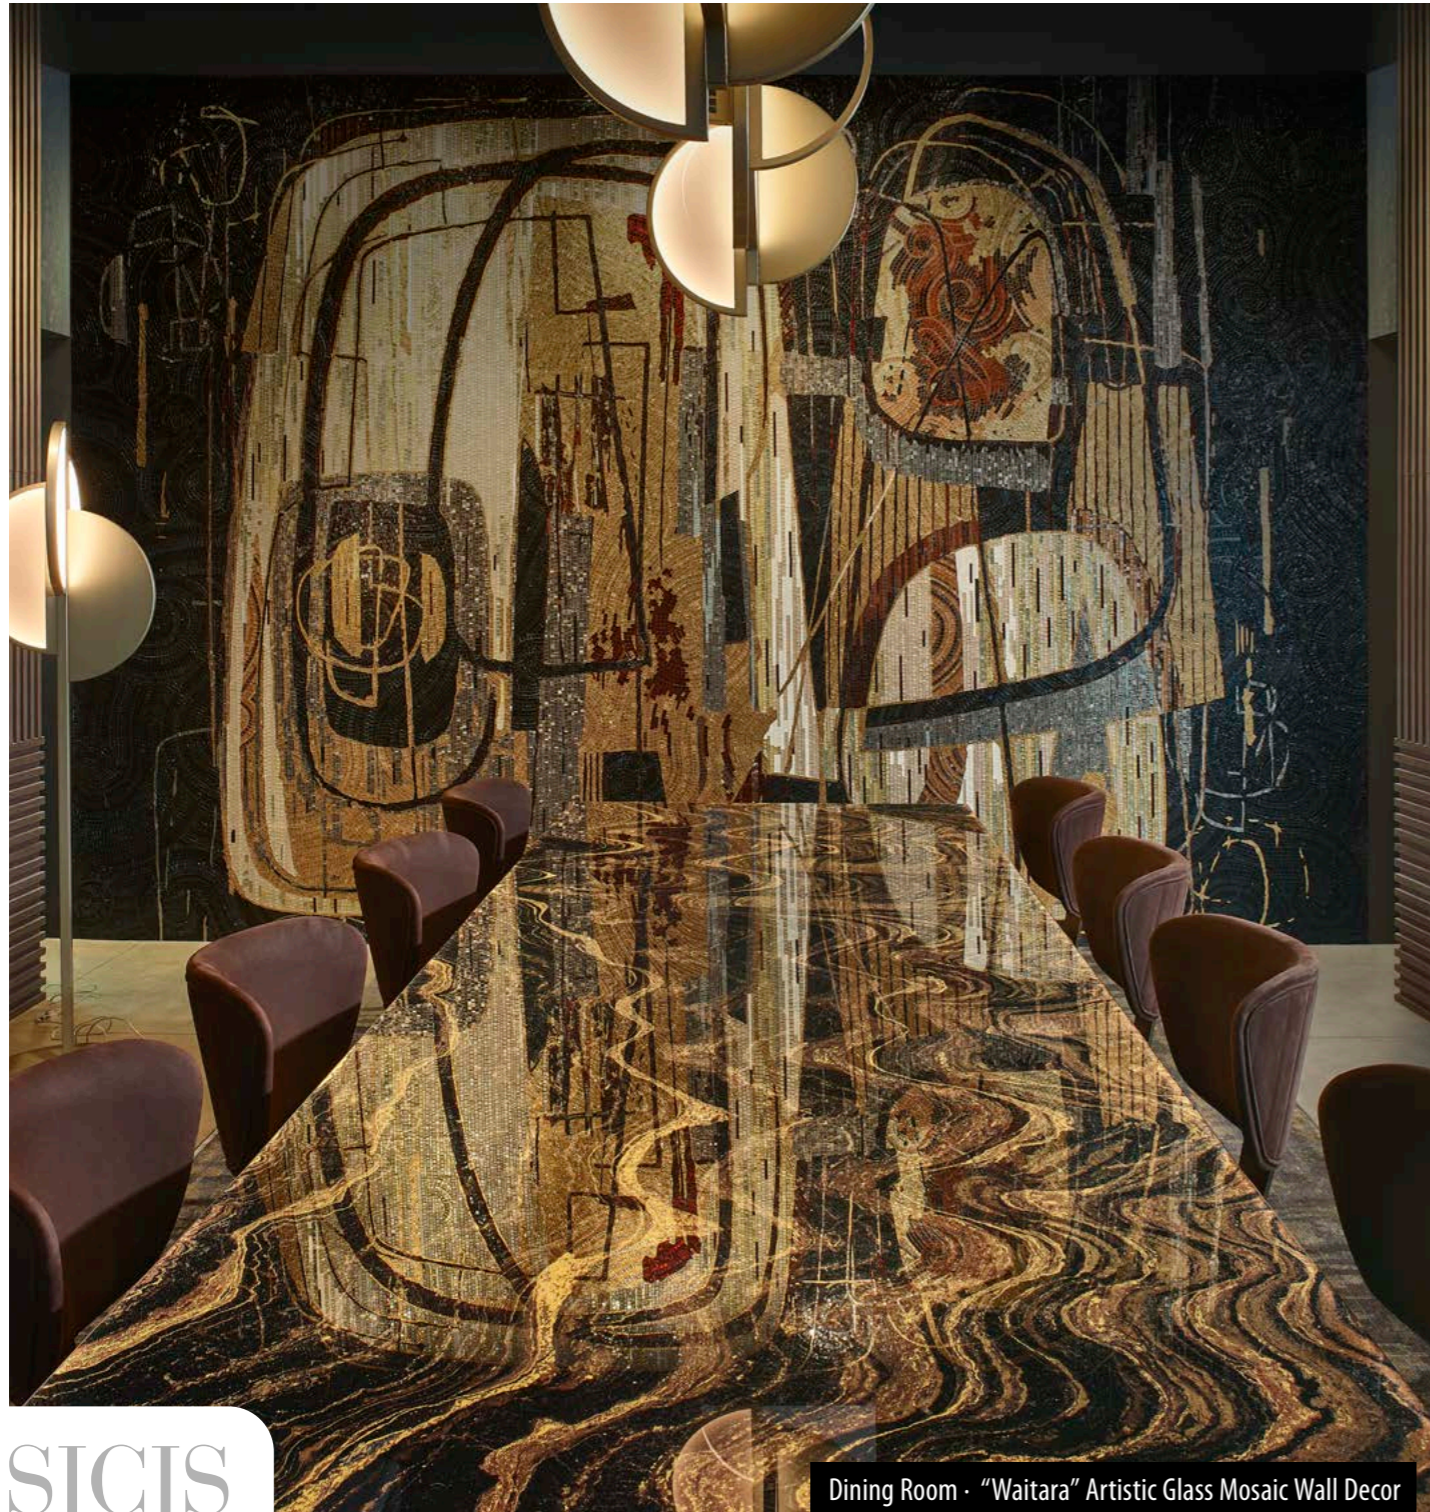

Private Apartment · Miami, South Beach (USA)

Furniture · Pangea Beige Rug

SICIS

Private Apartment · Miami, South Beach (USA)

Dining Room · "Waitara" Artistic Glass Mosaic Wall Decor

Furniture · Philippe Table 400 with Vetrice Gem Glass Waves Opal, Blow Chair, Venus Ceiling Lamp, Sketch Beige Rug