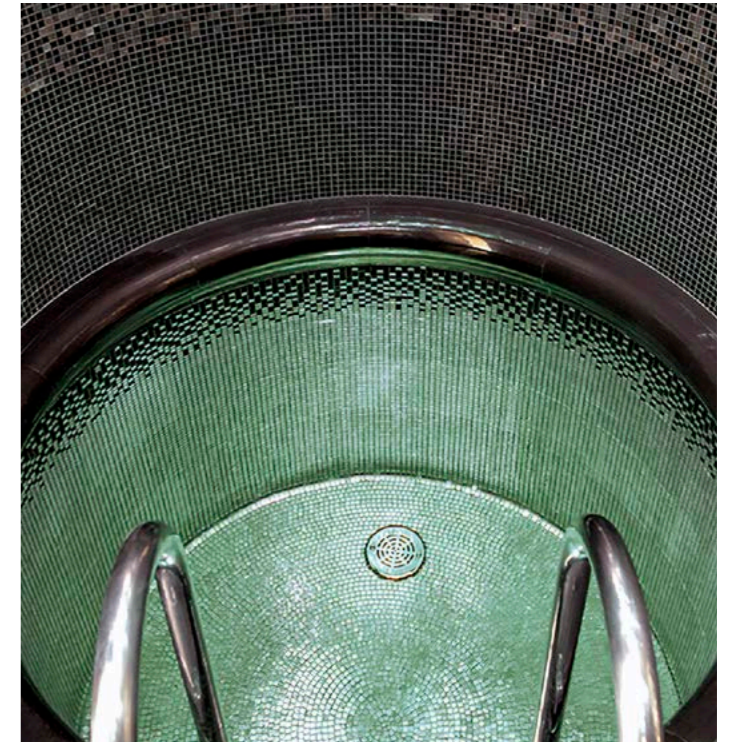

SICIS

Odéon SPA Sisley, Tour Odéon · *Principality of Monaco*

Odéon SPA Sisley, Tour Odéon · *Principality of Monaco*

Hammam · Mix Glass Mosaic Wall Decor

Cold Basin · Glass Mosaic Mix Wall Decor

DISCOVER ONLINE
THE COMPLETE
PROJECT

Central Park Tower, Spa Wellness Center · *New York (USA)*

Swimming Pool · "Paisley Custom" Pixel Glass Mosaic Decor

Central Park Tower, Spa Wellness Center · New York (USA)

Central Park Tower, Spa Wellness Center · New York (USA)