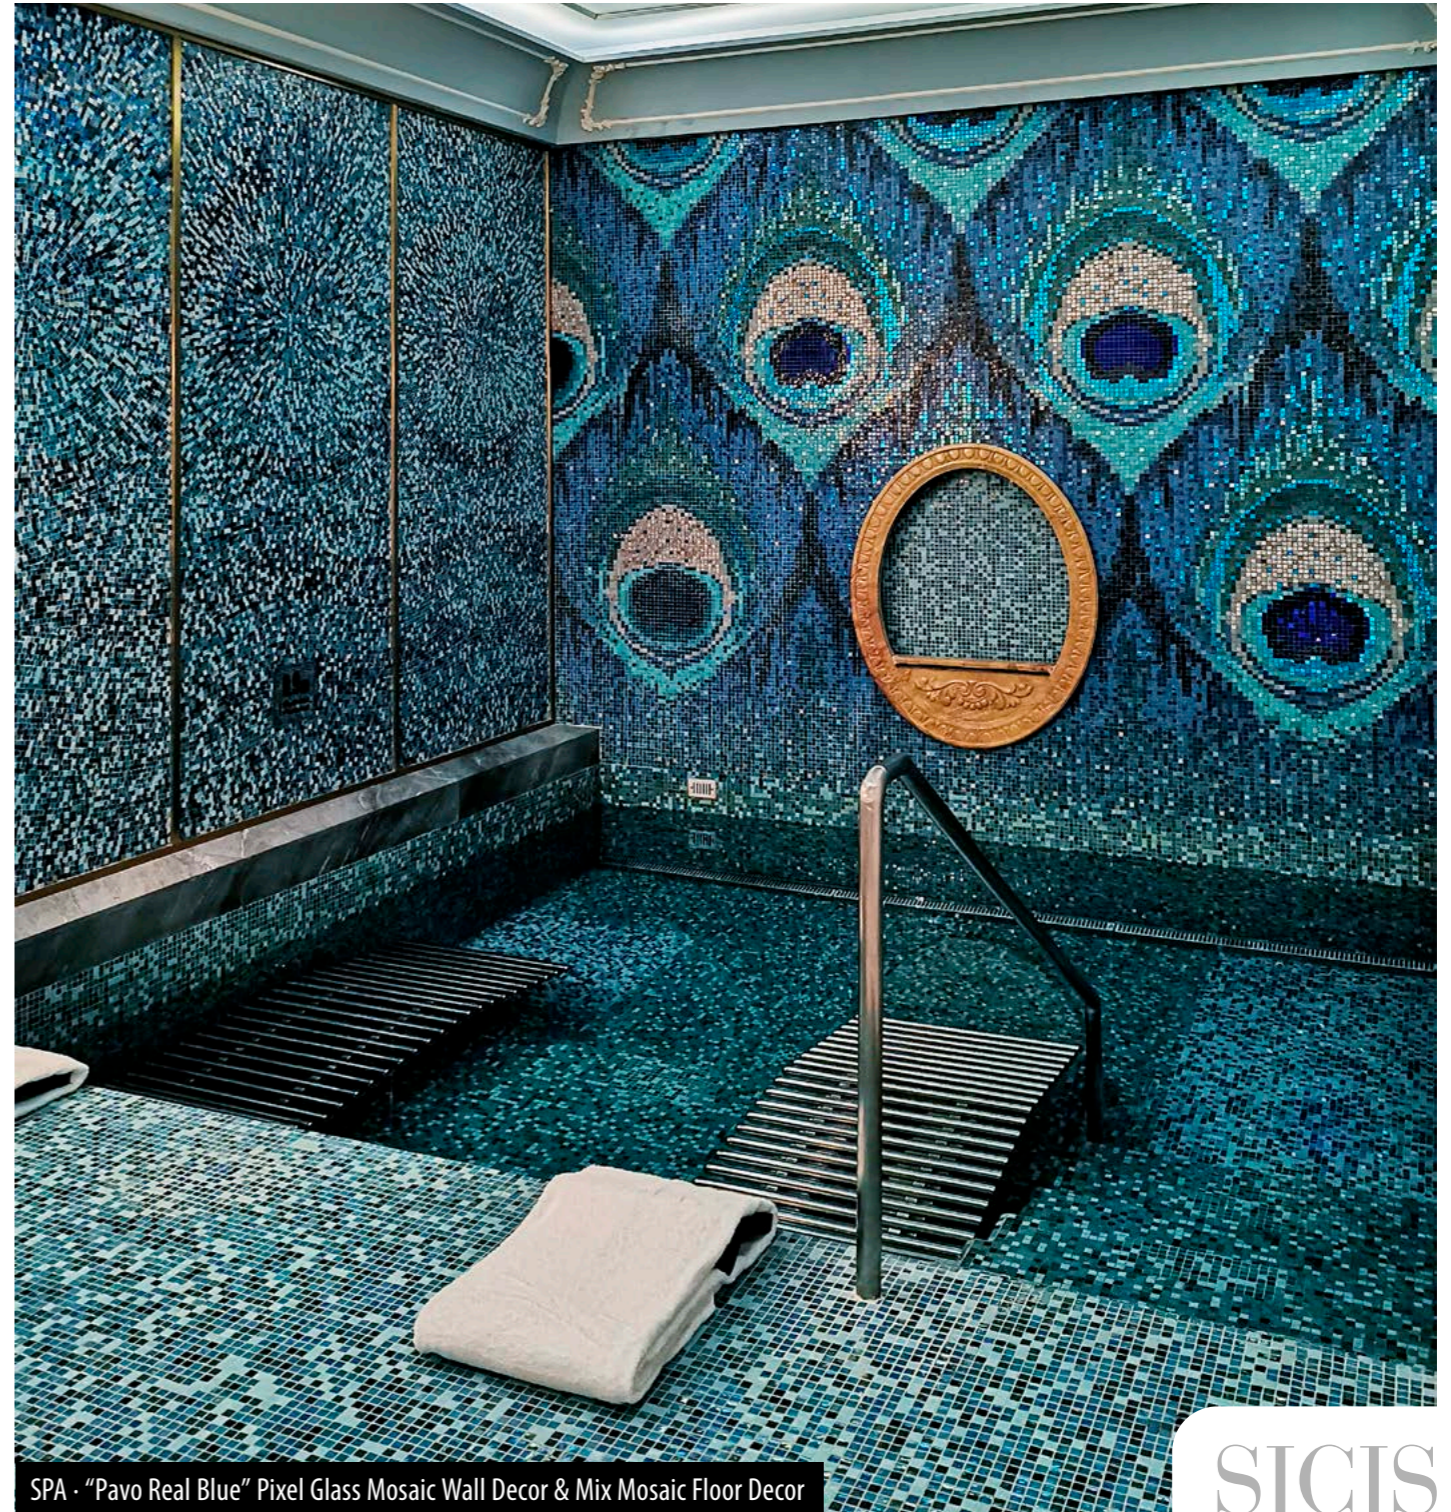

DISCOVER ONLINE
THE COMPLETE
PROJECT

The 13 Hotel · Macau

Hotels

18

SICIS

Hall - Custom Furniture

SPA Lobby · Pixel Glass Mosaic Wall Decor

SPA · "Pavo Real Blue" Pixel Glass Mosaic Wall Decor & Mix Mosaic Floor Decor