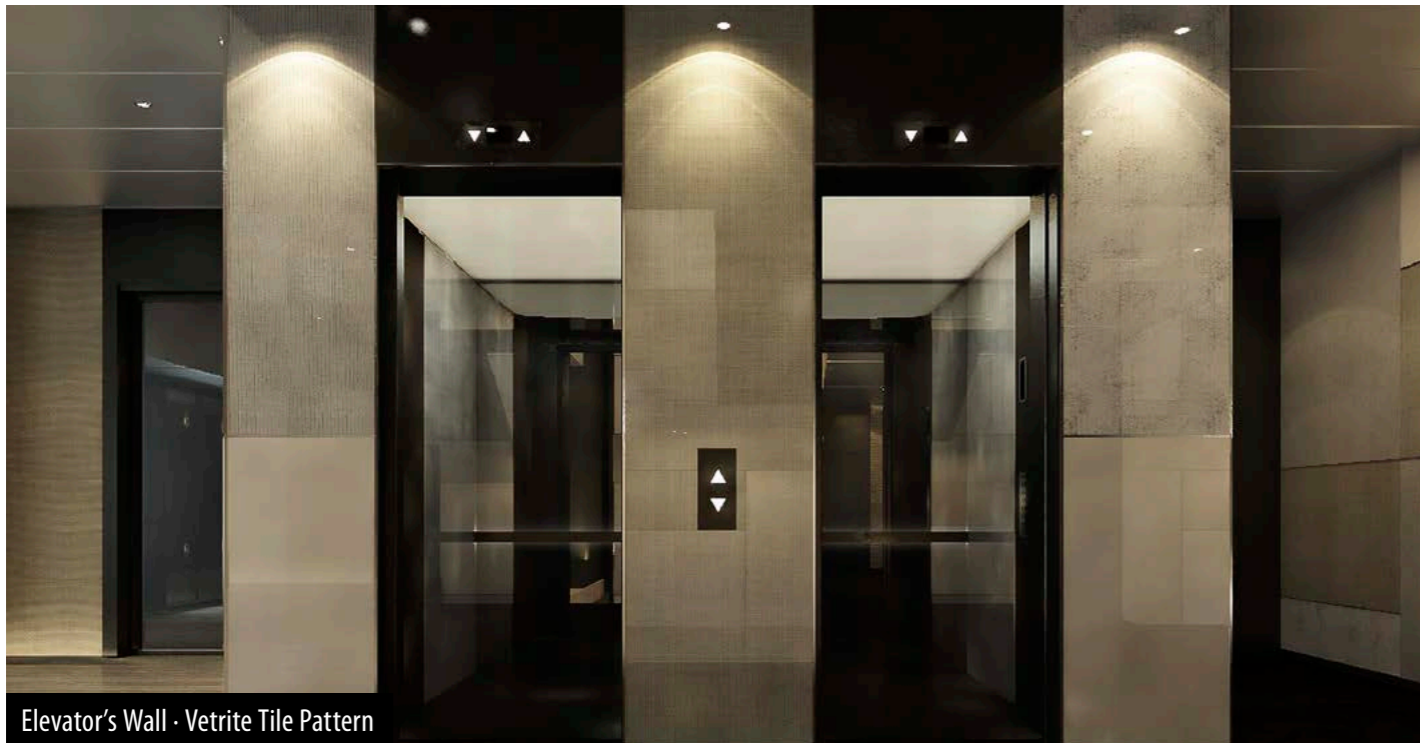

Scenic Eclipse, Ultra-Luxury Cruise Ship · *Uljanik, Pula (Croatia)*

Elevator's Wall · Vetrite Tile Pattern

Vetrite Tile Pattern Detail

WATCH ONLINE
THE VIDEO OF THE
PROJECT

DISCOVER ONLINE
THE COMPLETE
PROJECT