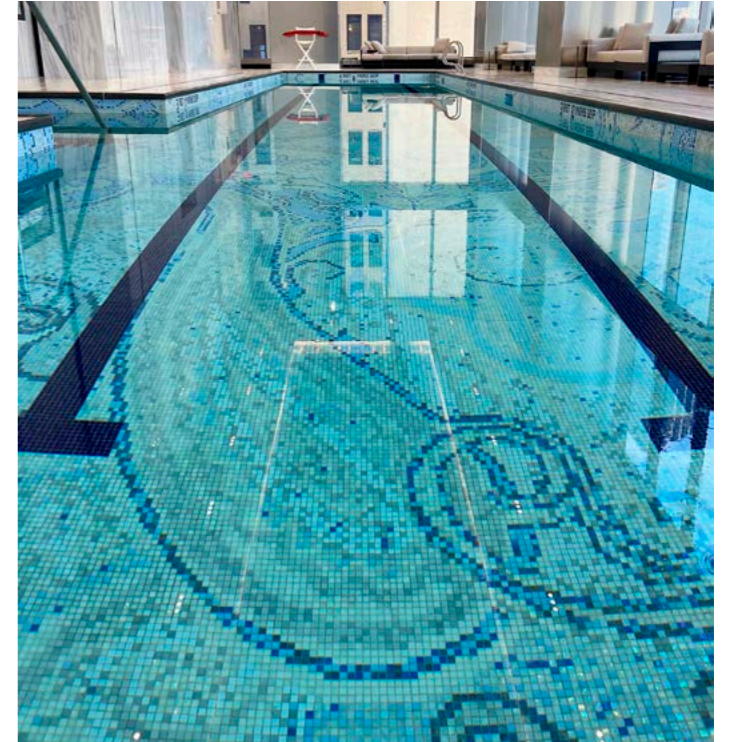

Central Park Tower, Spa Wellness Center · *New York (USA)*

Swimming Pool · "Paisley Custom" Pixel Glass Mosaic Decor

Central Park Tower, Spa Wellness Center · New York (USA)

Central Park Tower, Spa Wellness Center · New York (USA)