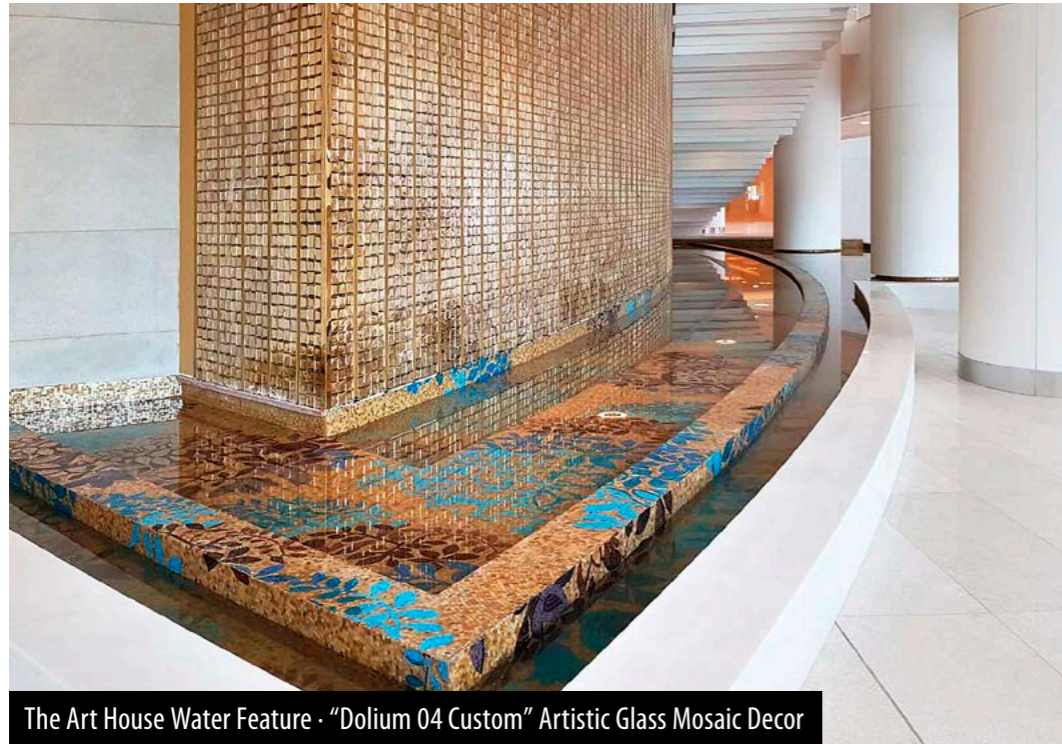

Ladies' Bathroom Artistic Glass Mosaic Walls & Ceiling

Gentlemen's Bathroom · Floor & Walls Decor Development

Bacchanalia Restaurant · London, Mayfair (UK)

Ladies' Bathroom · Artistic Glass Mosaic Walls & Ceiling

Gentlemen's Bathroom · Artistic Marble Mosaic Walls & Floor

DISCOVER ONLINE
THE COMPLETE
PROJECT

Grand Theatre Boxes & Balconies · Artistic Glass Mosaic Decor

Jio World Centre · Mumbai (India)

The Art House Water Feature - "Dolium 04 Custom" Artistic Glass Mosaic Decor