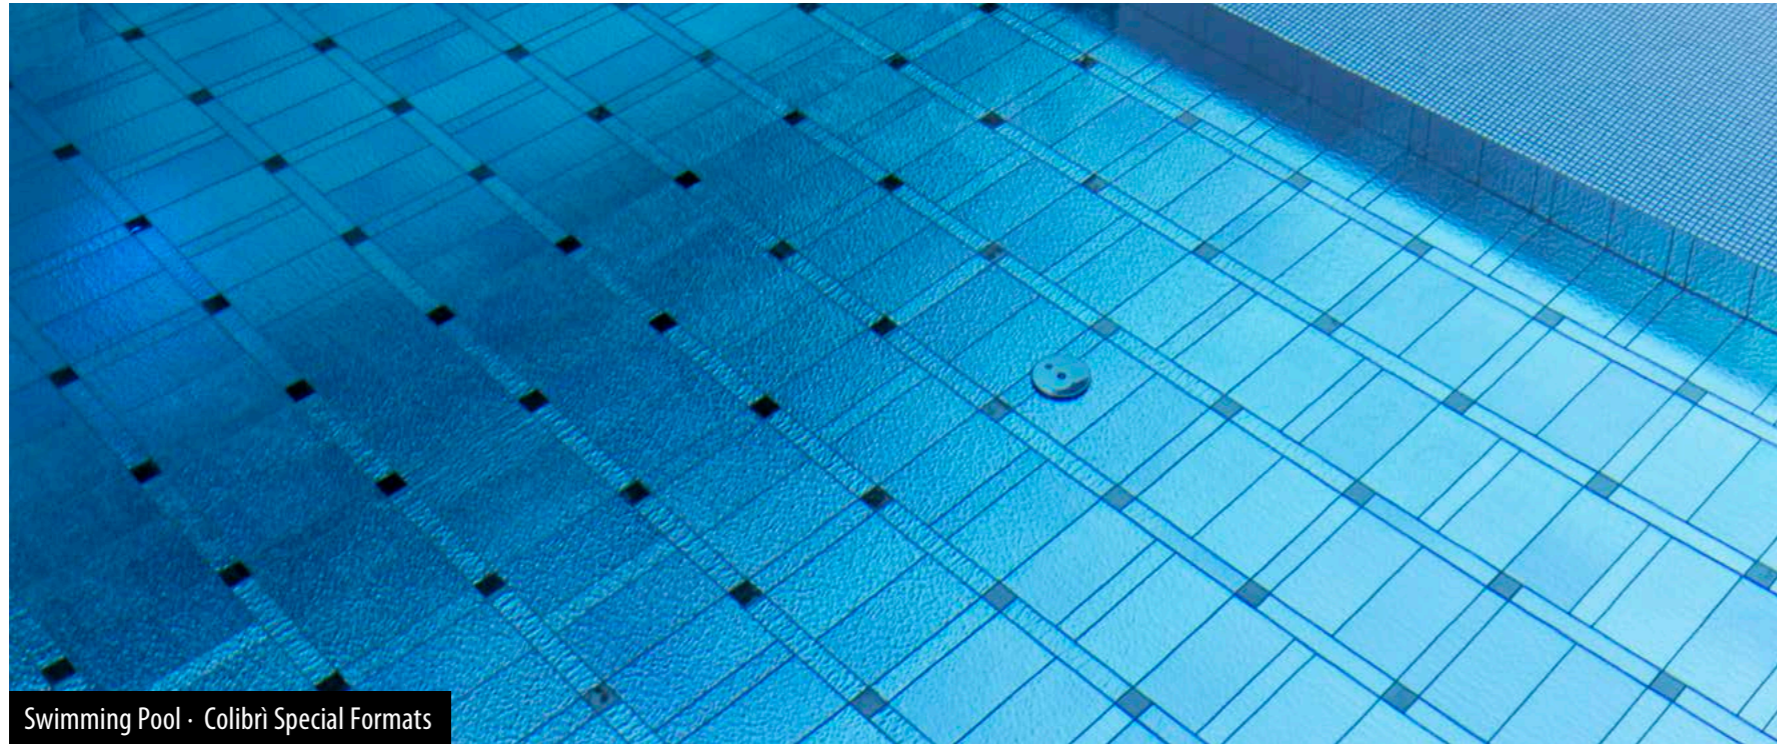

Villa Capponcina · Cap-d'Ail, Provence (France)