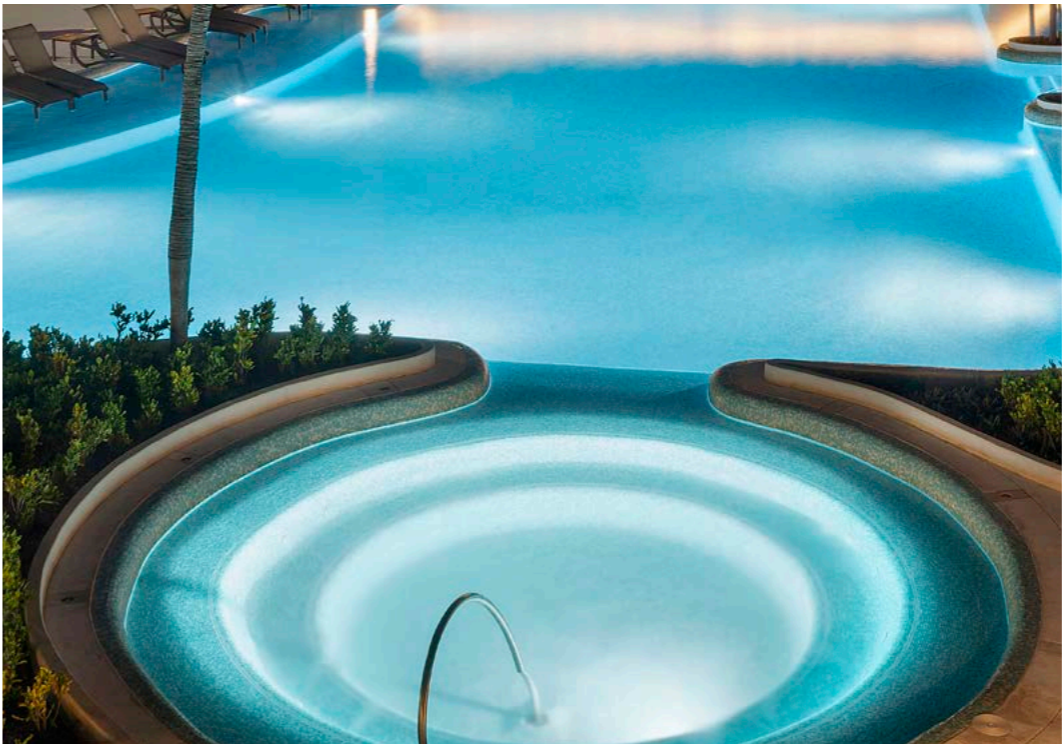

Moon Palace Sunrise · Cancun (Mexico)

DISCOVER ONLINE
THE COMPLETE
PROJECT