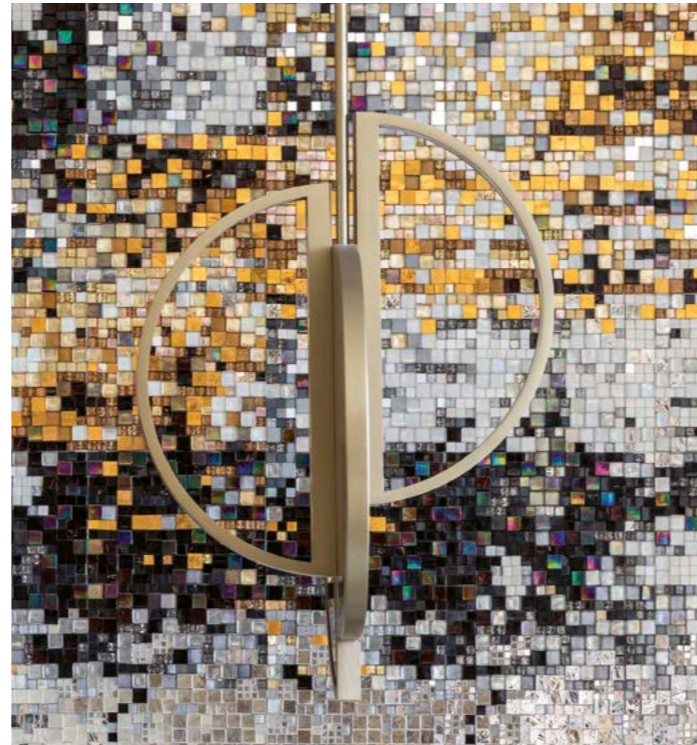

Central Park Tower (Residence 43A) · New York (USA)