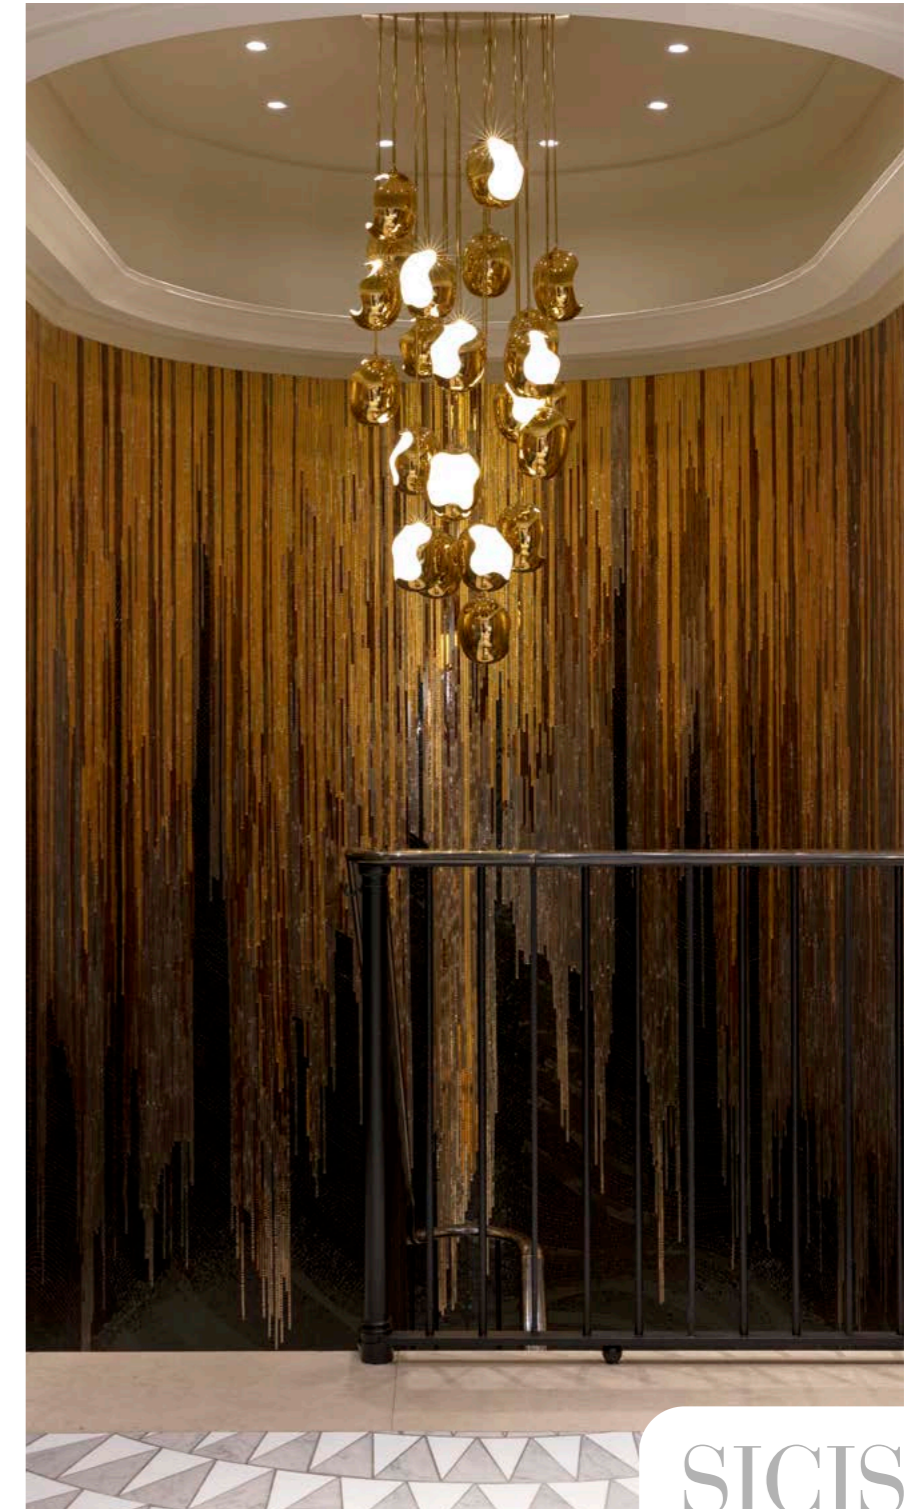

Private Apartment · Miami, South Beach (USA)

Furniture · Vienna Console, Visconti Table Lamp, Visconti Mirror, Element K Ceiling Lamp | Wall · "Shangrila Kingdom" Artistic Glass Mosaic Decor | Floor · Cosmati Marble Decor