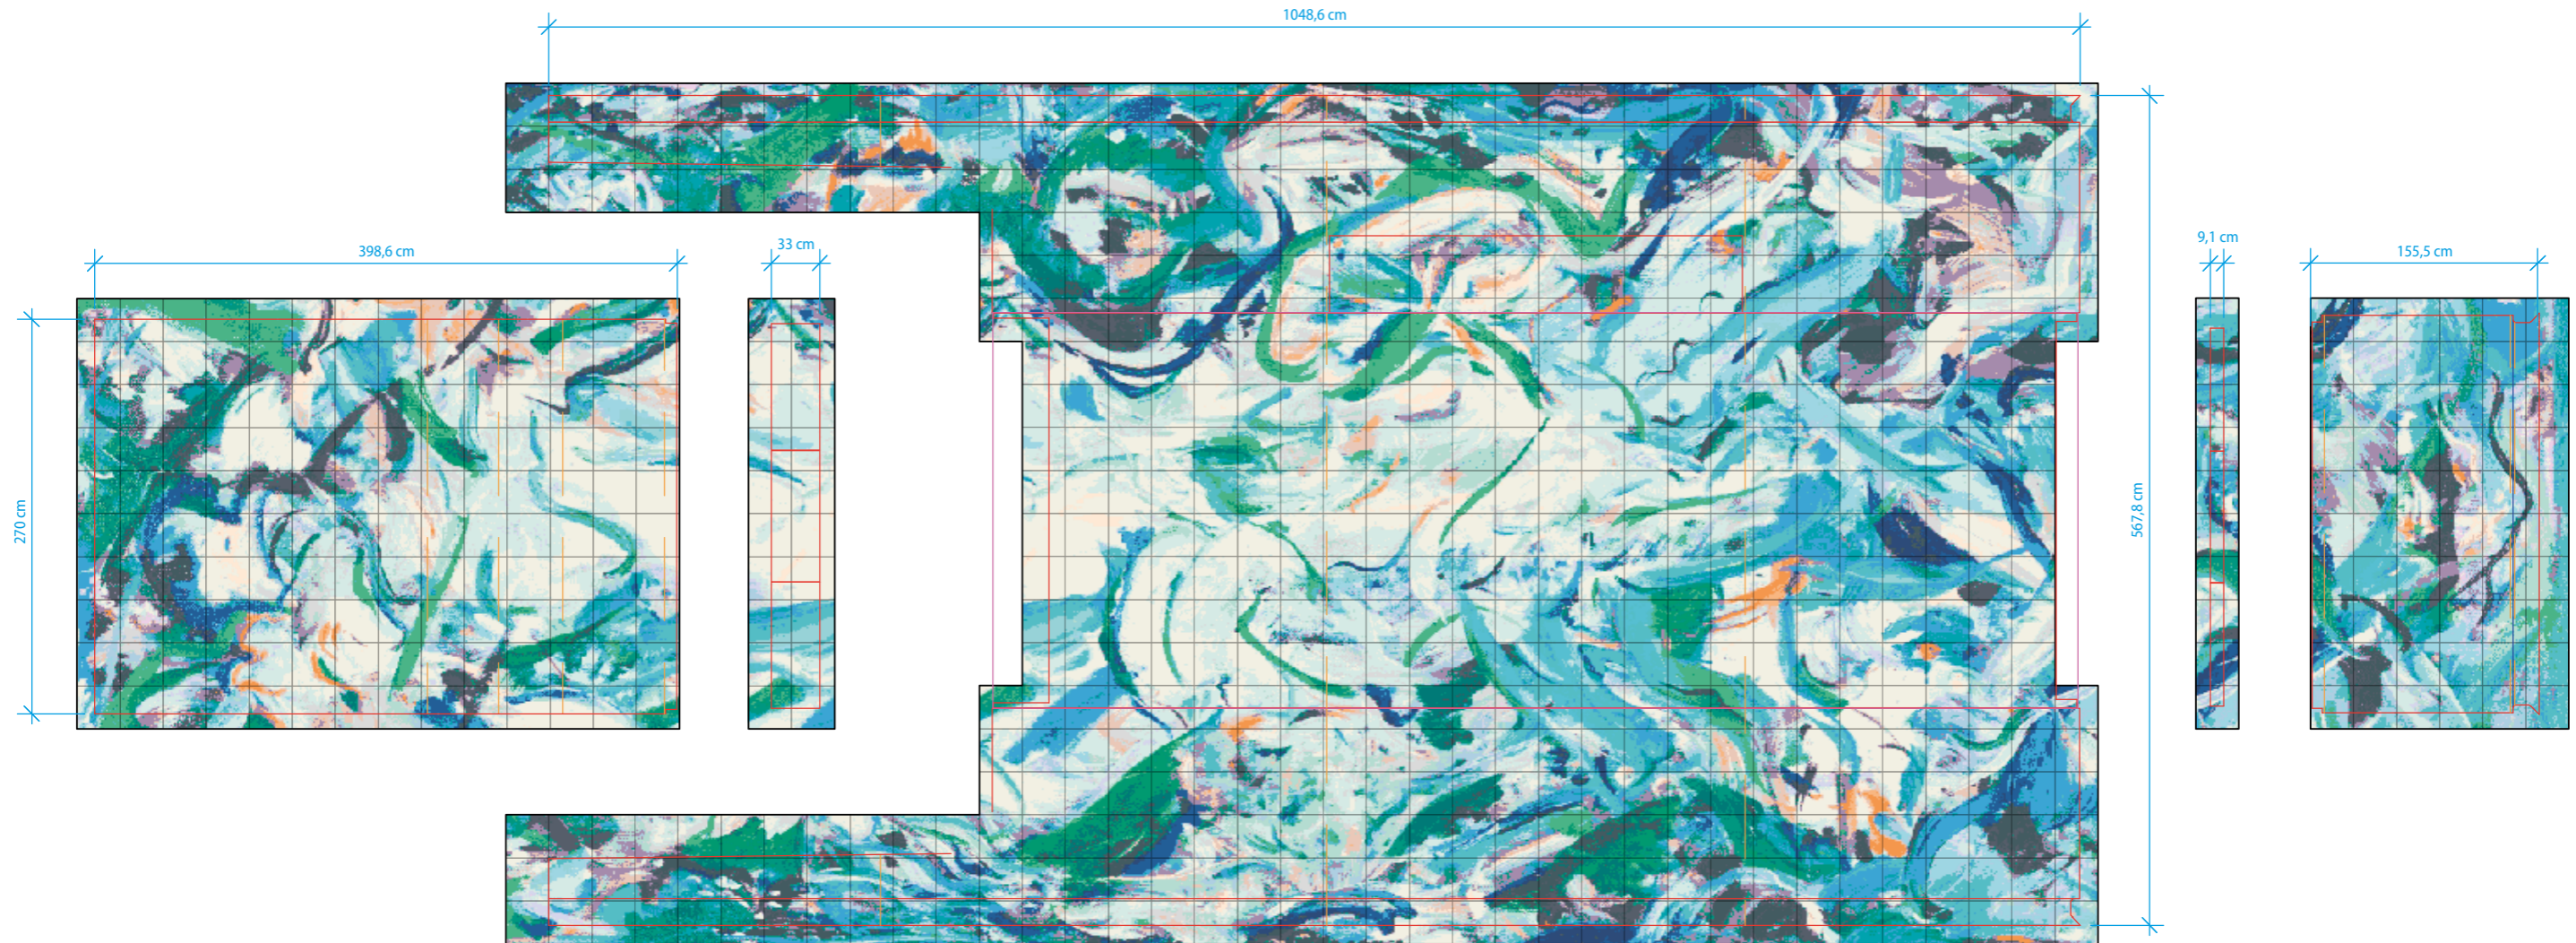

94

SICIS

Pool - Custom Pixel Glass Mosaic Decor

Savannah Yacht (CG Design) · Feadship (Netherlands)

Pool · Custom Pixel Glass Mosaic Decor

Savannah Yacht (CG Design) · Feadship (Netherlands)

Walls/Floor Pool Project
Custom Pixel Glass Mosaic
Decor Development