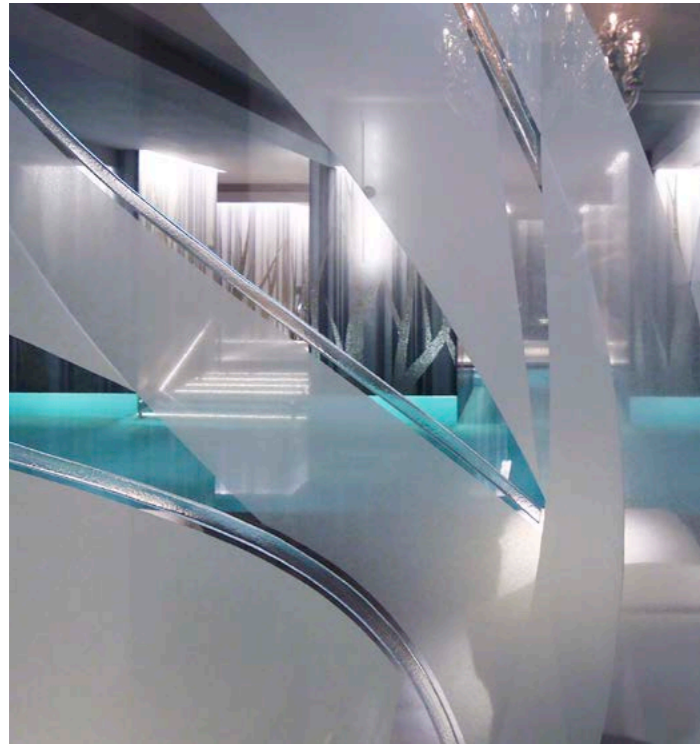

SPA Hall - "Fancy Gold 01" Artistic Glass Mosaic Walls Decor

Four Seasons Hotel · *Ten Trinity Square, London (UK)*

SICIS

SPA Swimming Pool · Walls in Zabrino Marble Slabs with Artistic Mosaic Inserts

Four Seasons Hotel · Ten Trinity Square, London (UK)

SPA Hammam · Walls in NeoColibrì Barrels 521-A

SPA · Walls in Zebrino Marble Slabs

SPA Hammam · Sink in Carrara Solid Marble

DISCOVER ONLINE
THE COMPLETE
PROJECT

The Karl Lagerfeld Hotel · Macau

Golden Domes - "Orum Custom" Artistic Glass Mosaic Decor