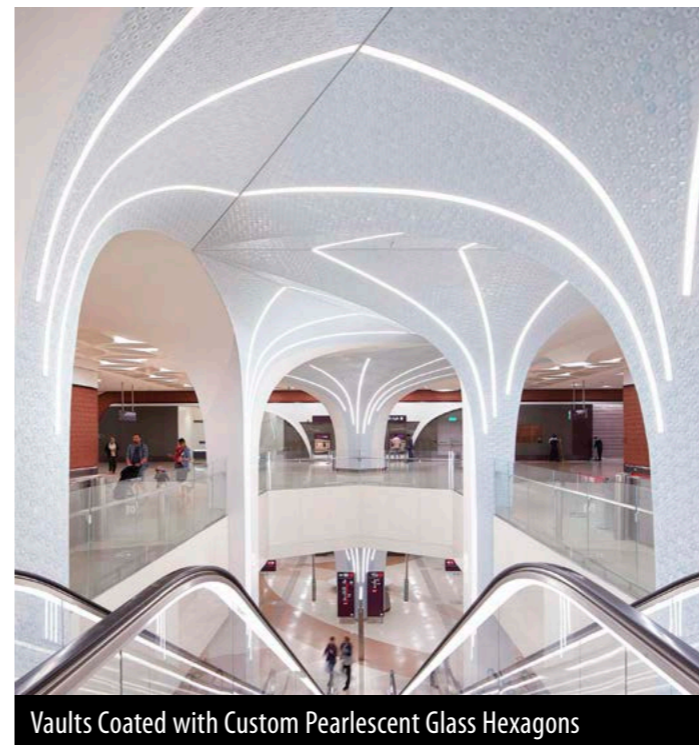

3. EDGES
Edges are curves that connect the Apex to Aperture through a series of five points. These points are placed at intervals in proportion to the height of the column (described here in percentages). Modules have four edges. The surfaces of the module are interpolated between these edges.

VAULTS ARE COMPRISED OF TWO MODULES

MODULES ARE ONE OF THE BASIC COMPONENTS OF THE CEILING GEOMETRY

3. EDGES: FIVE-POINT CURVE

Vaults Design Strategy

1. APEXES

2. APERTURE

Vaults Coated with Custom Pearlescent Glass Hexagons

Msheireb Metro Station, Qatar Rail · Doha (Qatar)

Vaults Coated with Custom Pearlescent Glass Hexagons

WATCH ONLINE
THE VIDEO OF THE
PROJECT

DISCOVER ONLINE
THE COMPLETE
PROJECT

Paragon Prairie Tower · *West Des Moines, Iowa (USA)*