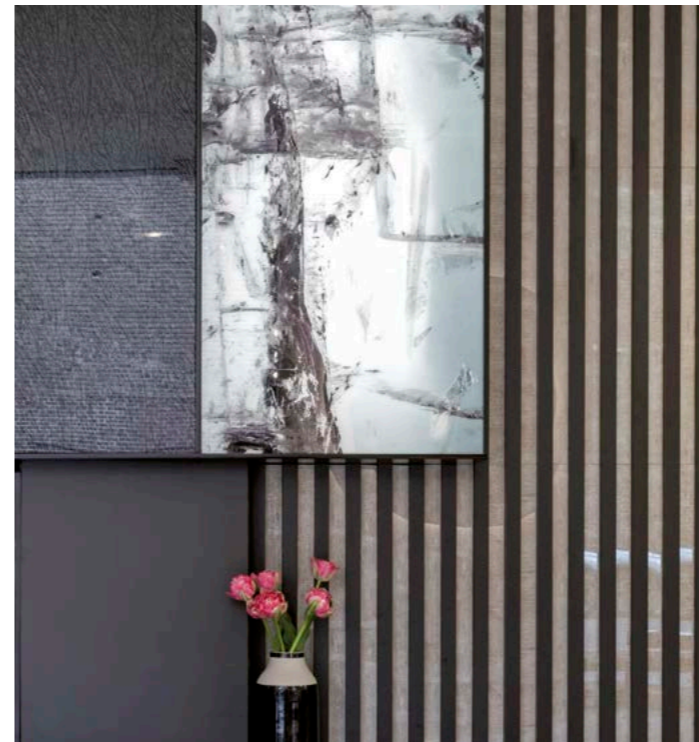

Guest Bedroom · Tellus Table Lamp, Lucrezia Chair, Camaleon Pouf, Prestige Sofas

WATCH ONLINE
THE VIDEO OF THE
PROJECT

DISCOVER ONLINE
THE COMPLETE
PROJECT