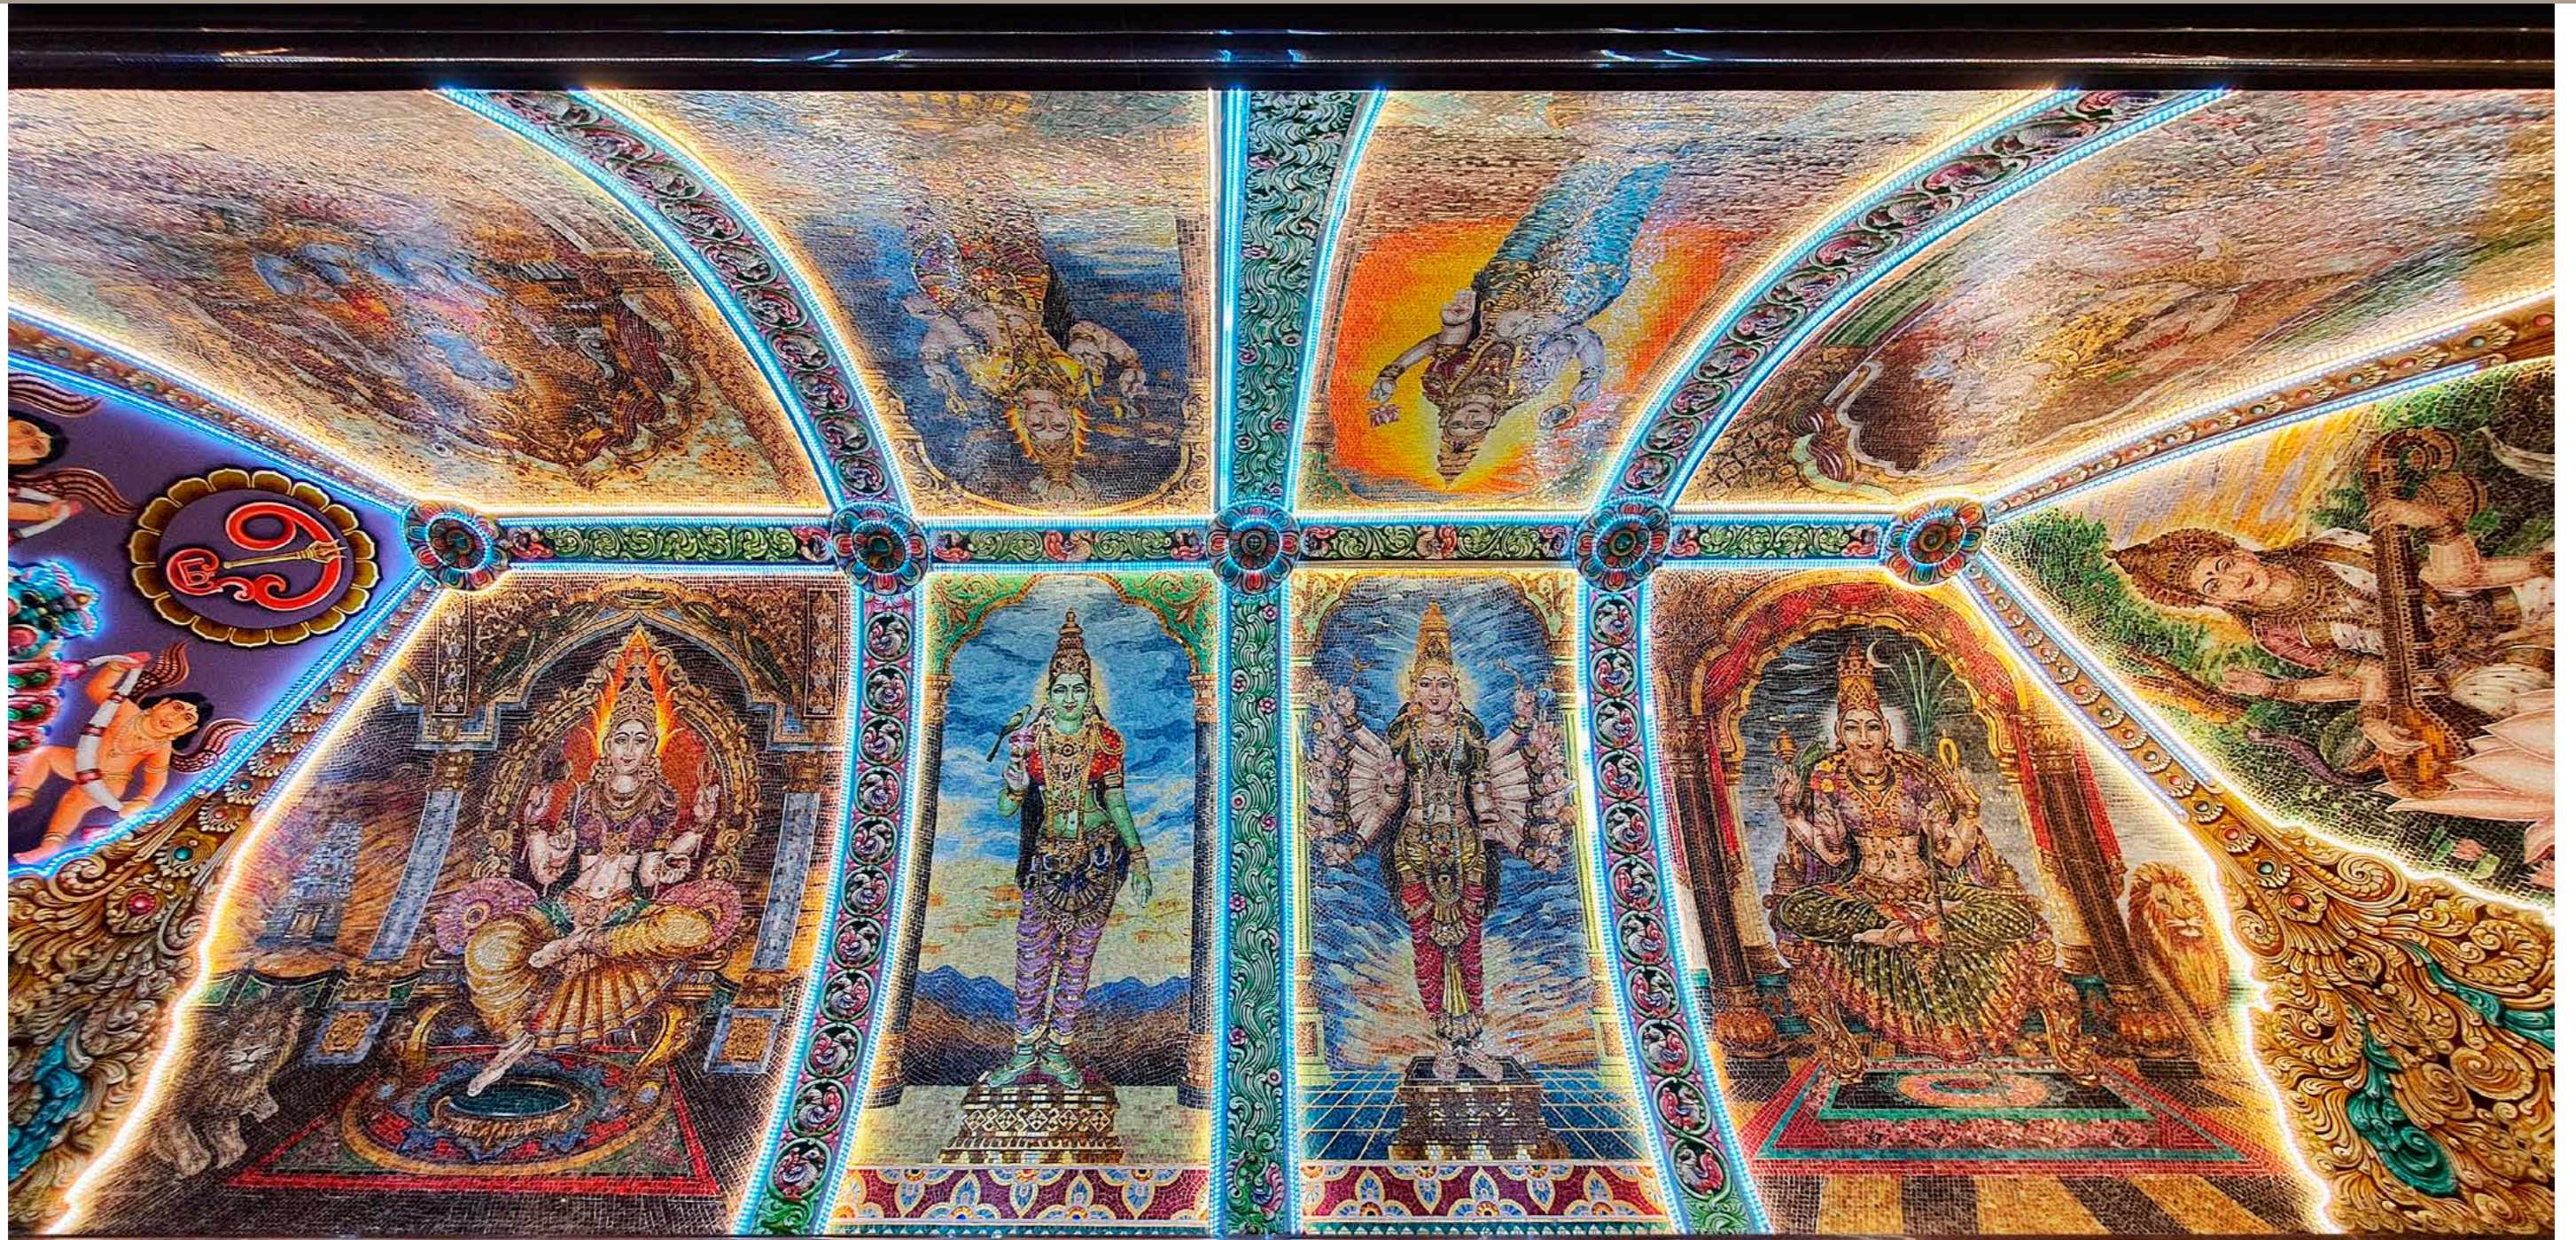

Gold Mosque, Katara Cultural Village · Doha (Qatar)

Walls · Gold Mosaic & Artistic Glass Mosaic Decor

WATCH ONLINE
THE VIDEO OF THE
PROJECT

DISCOVER ONLINE
THE COMPLETE
PROJECT

Sri Maha Mariamman Temple · Bangkok (Thailand)