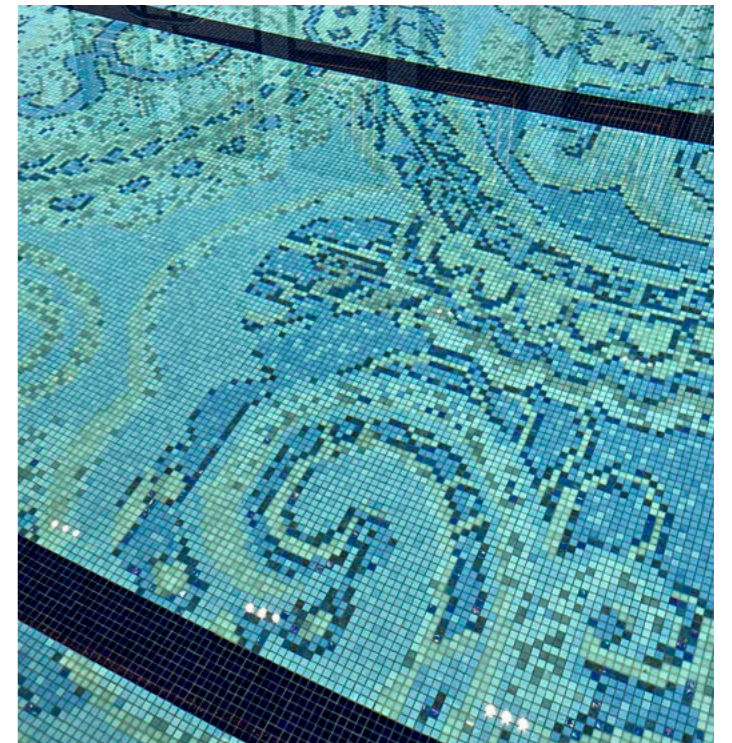

Central Park Tower, Spa Wellness Center · *New York (USA)*

Swimming Pool · "Paisley Custom" Pixel Glass Mosaic Decor

Central Park Tower, Spa Wellness Center · New York (USA)

Central Park Tower, Spa Wellness Center · New York (USA)

Central Park Tower, Spa Wellness Center · New York (USA)

Swimming Pool · "Paisley Custom" Pixel Glass Mosaic Decor

WATCH ONLINE
THE VIDEO OF THE
PROJECT

DISCOVER ONLINE
THE COMPLETE
PROJECT

Villa Capponcina · Cap-d'Ail, Provence (France)