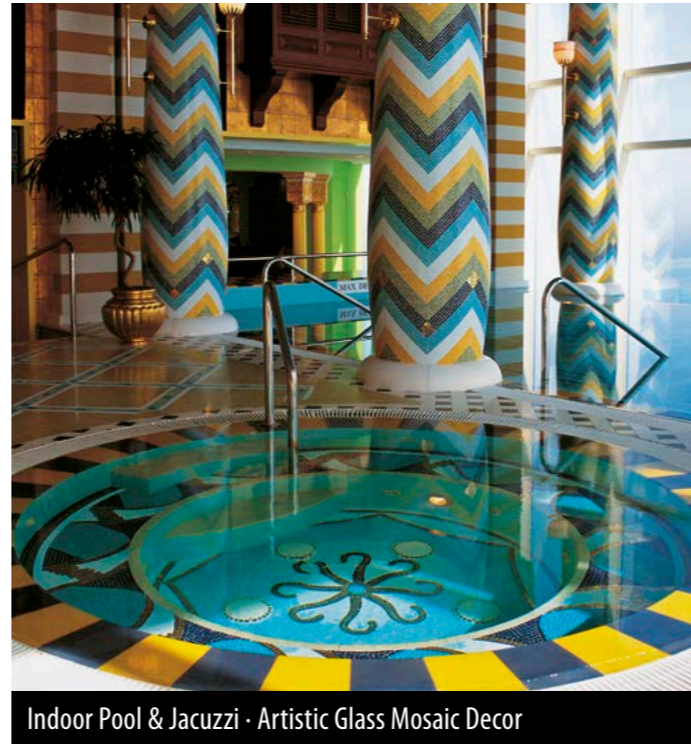

WATCH ONLINE
THE VIDEO OF THE
PROJECT

DISCOVER ONLINE
THE COMPLETE
PROJECT