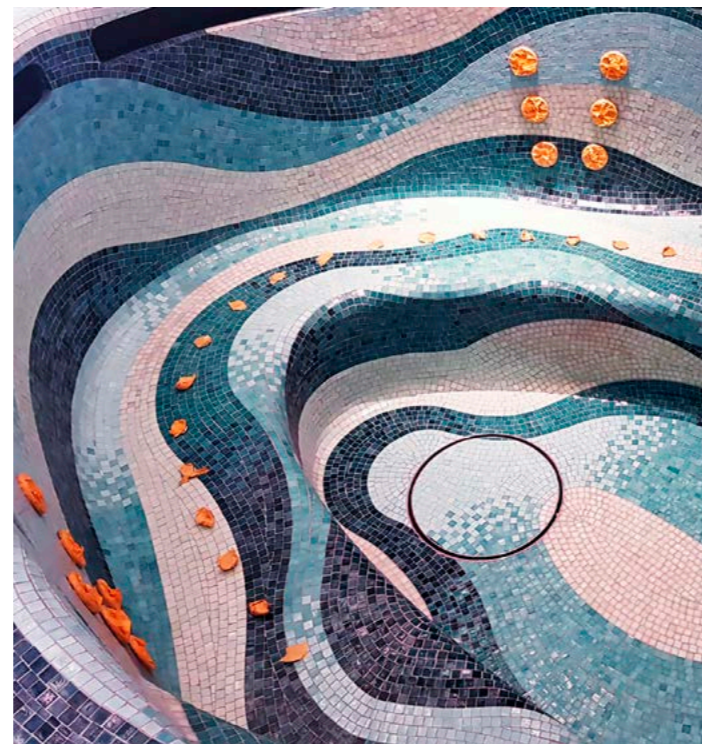

Maritime

90

SICIS

Boardroom · Artistic Glass Mosaic Wall Decor

Enzo Superyacht 115m · Lürssen (Germany)

Dancing and Relaxing, Jacuzzi · Artistic Glass Mosaic Decor

Lobby, Jacuzzi · Artistic Glass Mosaic Wall Decor

Enzo Superyacht 115m · Lürssen (Germany)

Steam Room · Artistic Glass Mosaic Wall & Ceiling Decor

Day Head Boardroom · Artistic Glass Mosaic Wall Decor

Guest Bathroom · Artistic Glass Mosaic Shower Insert