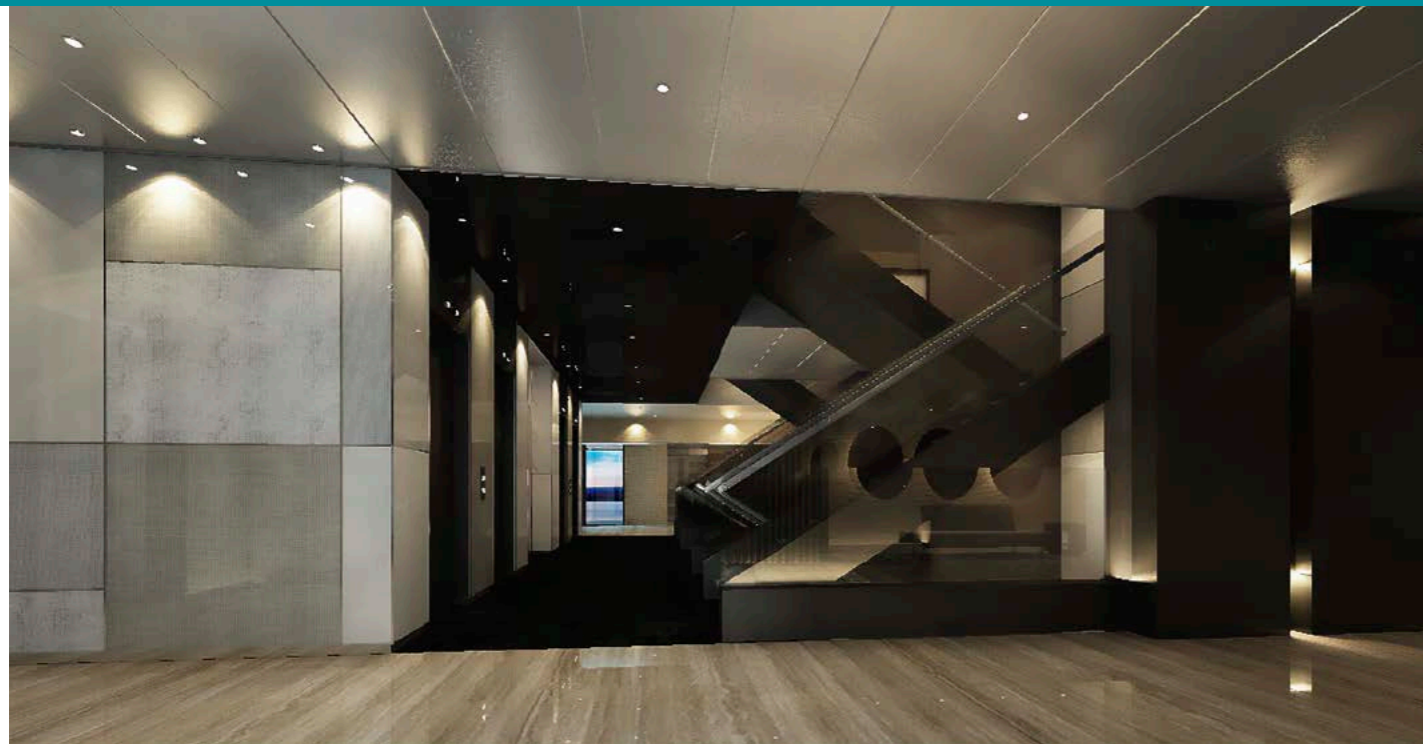

Scenic Eclipse, Ultra-Luxury Cruise Ship · *Uljanik, Pula (Croatia)*

Maritime

Foyer Walls · Vetrite Tile Pattern

SICIS