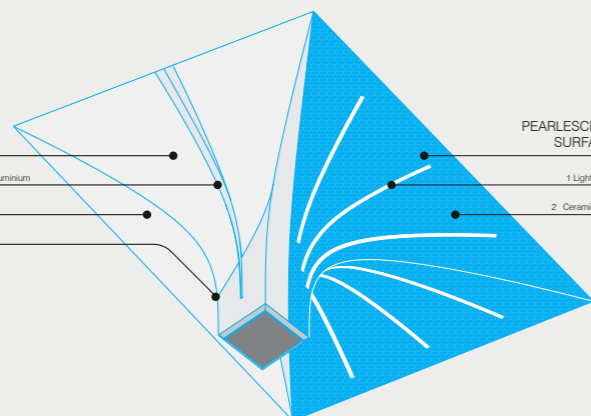

TRUNCATED MODULES

1. ELEVATOR MODULES

2. DOWNLIGHT MODULES

3. SIGNAGE MODULES

STANDARD SURFACE

- 1 Crease: Powder Coated Aluminium
- 2 Acoustic Plaster
- 3 Composite Mineral

PEARLESCENT SURFACE

- 1 Light Lines
- 2 Ceramic Tiles

Surface Types and their Components

VAULTS ARE COMPRISED OF TWO MODULES

MODULES ARE ONE OF THE BASIC COMPONENTS OF THE CEILING GEOMETRY

3. EDGES: FIVE-POINT CURVE

Vaults Design Strategy