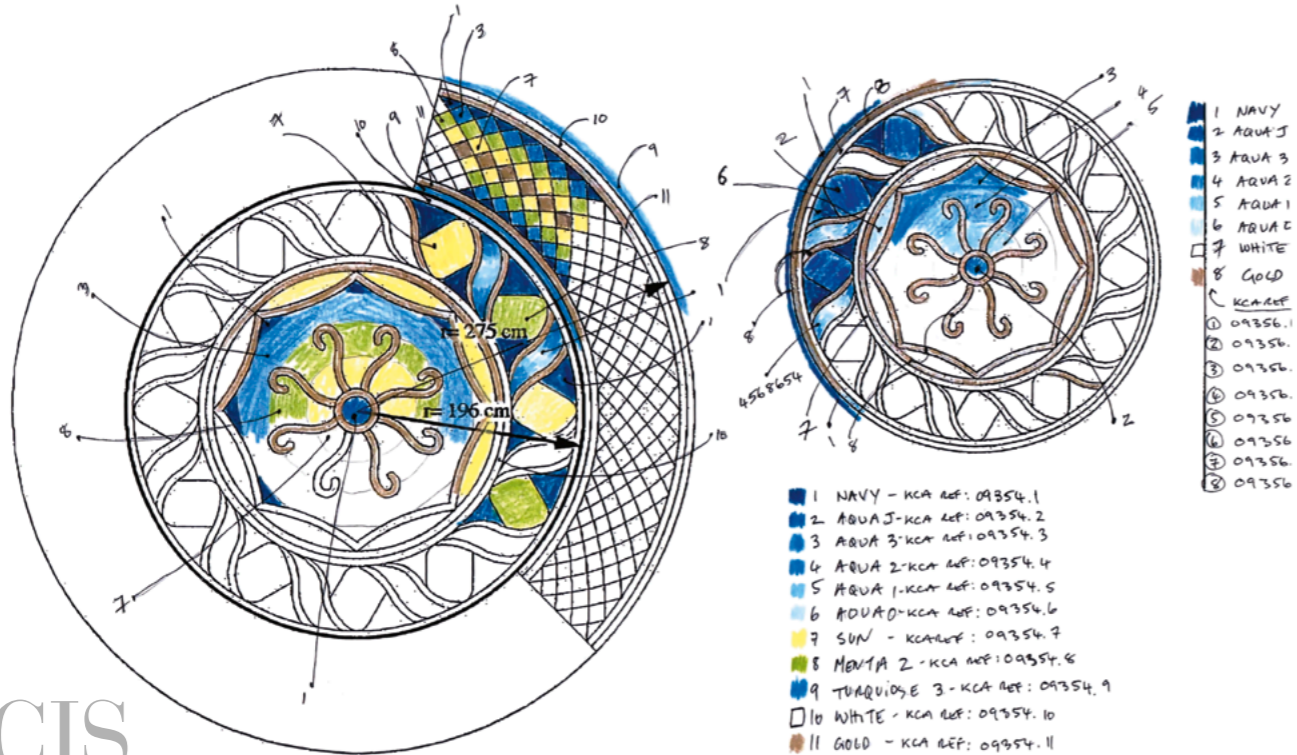

Suite Bathrooms · Artistic Glass Mosaic Floor & Walls Decor

- 1 NAVY
- 2 AQUA J
- 3 AQUA 3
- 4 AQUA 2
- 5 AQUA 1
- 6 AQUA 0
- 7 WHITE
- 8 GOLD
- KCA REF
- ① 09356.1
- ② 09356.2
- ③ 09356.3
- ④ 09356.4
- ⑤ 09356.5
- ⑥ 09356.6
- ⑦ 09356.7
- ⑧ 09356.8

- 1 NAVY - KCA REF: 09354.1
- 2 AQUA J - KCA REF: 09354.2
- 3 AQUA 3 - KCA REF: 09354.3
- 4 AQUA 2 - KCA REF: 09354.4
- 5 AQUA 1 - KCA REF: 09354.5
- 6 AQUA 0 - KCA REF: 09354.6
- 7 SUN - KCA REF: 09354.7
- 8 MENTA 2 - KCA REF: 09354.8
- 9 TURQUOISE 3 - KCA REF: 09354.9
- 10 WHITE - KCA REF: 09354.10
- 11 GOLD - KCA REF: 09354.11