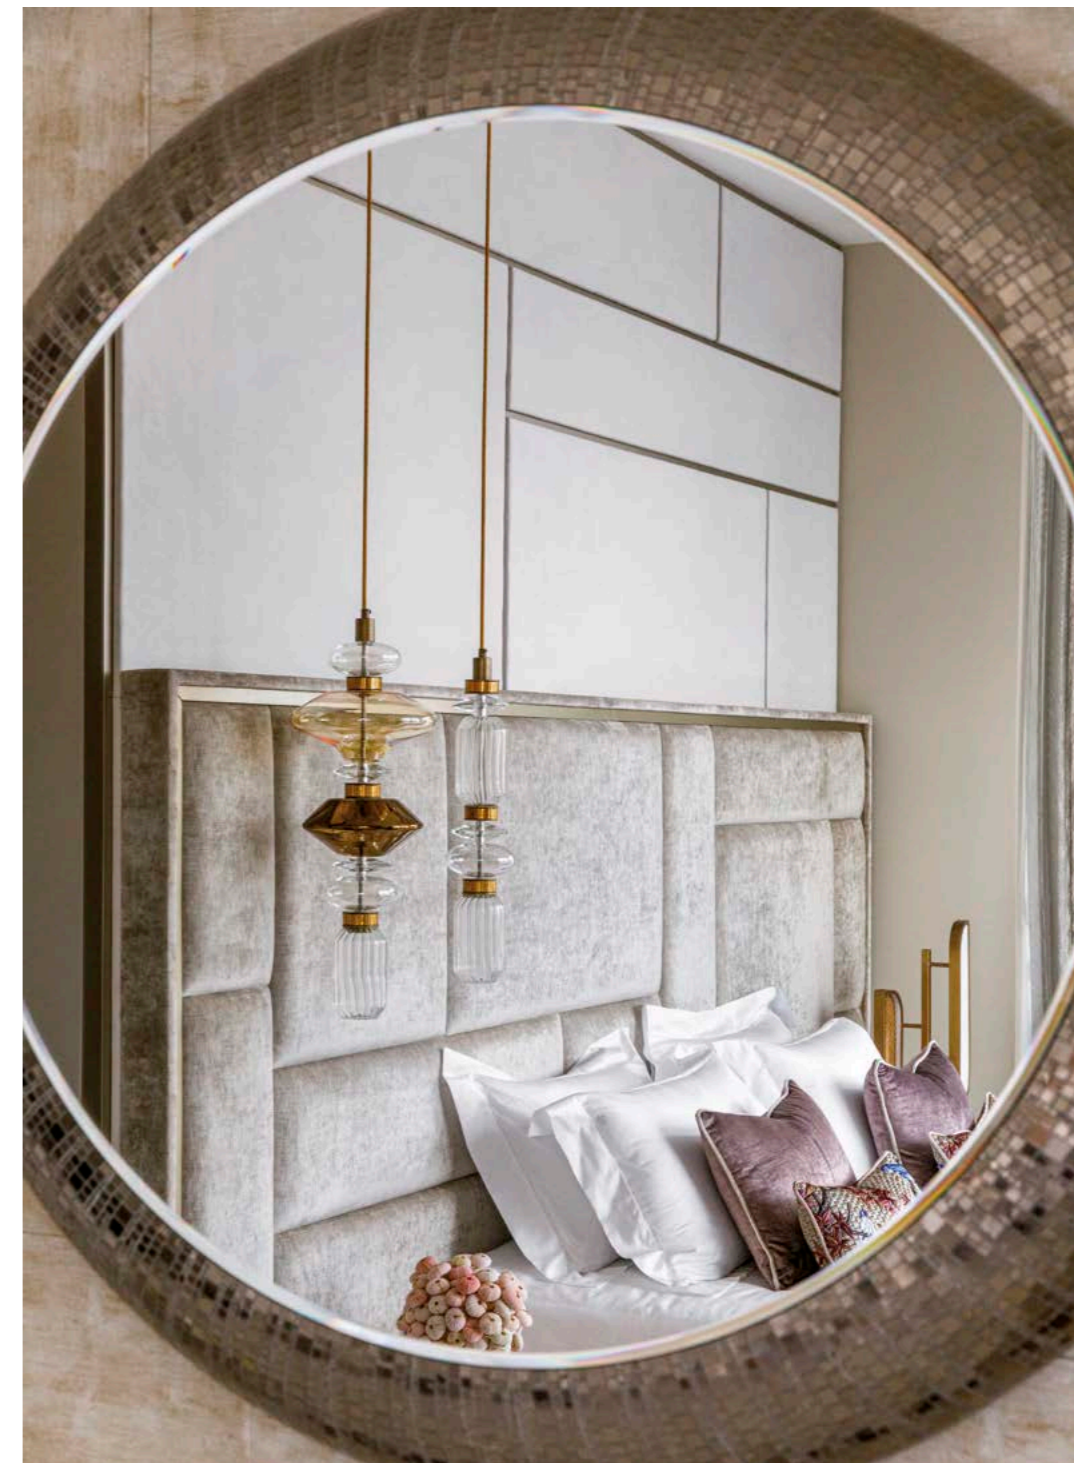

Bathroom · Denver Bathtub

WATCH ONLINE
THE VIDEO OF THE
PROJECT

DISCOVER ONLINE
THE COMPLETE
PROJECT

Central Park Tower (Residence 43A) · New York (USA)

Home

62

SICIS

Living Room · Prestige Sofa with Pillows Set, Peggy Coffee Table 120, Island Tv Cabinet, Liam Armchair, Ballet Ceiling Lamp, Chamaleon Round Pouf, Osaka Bookshelf | Wall · Vetríte Panel System

Central Park Tower (Residence 43A) · New York (USA)

Furniture · Prestige Sofa with Pillows Set | Wall · "Drizzle" Artistic Mosaic Decor

Furniture · Philippe Table, Liam Chair, Venus Ceiling Lamp

Foyer · Harper Mirror, Totem Consolle, Tris Wall Sconce

Foyer Wall · Vetrice Decor

Central Park Tower (Residence 43A) · New York (USA)

Bedroom · Visconti Floor Lamp, Celebrity Armchair, Ring Small Pouf Low, Casanova Bed, Ballet Ceiling Lamp

Bedroom · Fluxus Round Mirror, Casanova Bed, Ballet Ceiling Lamp