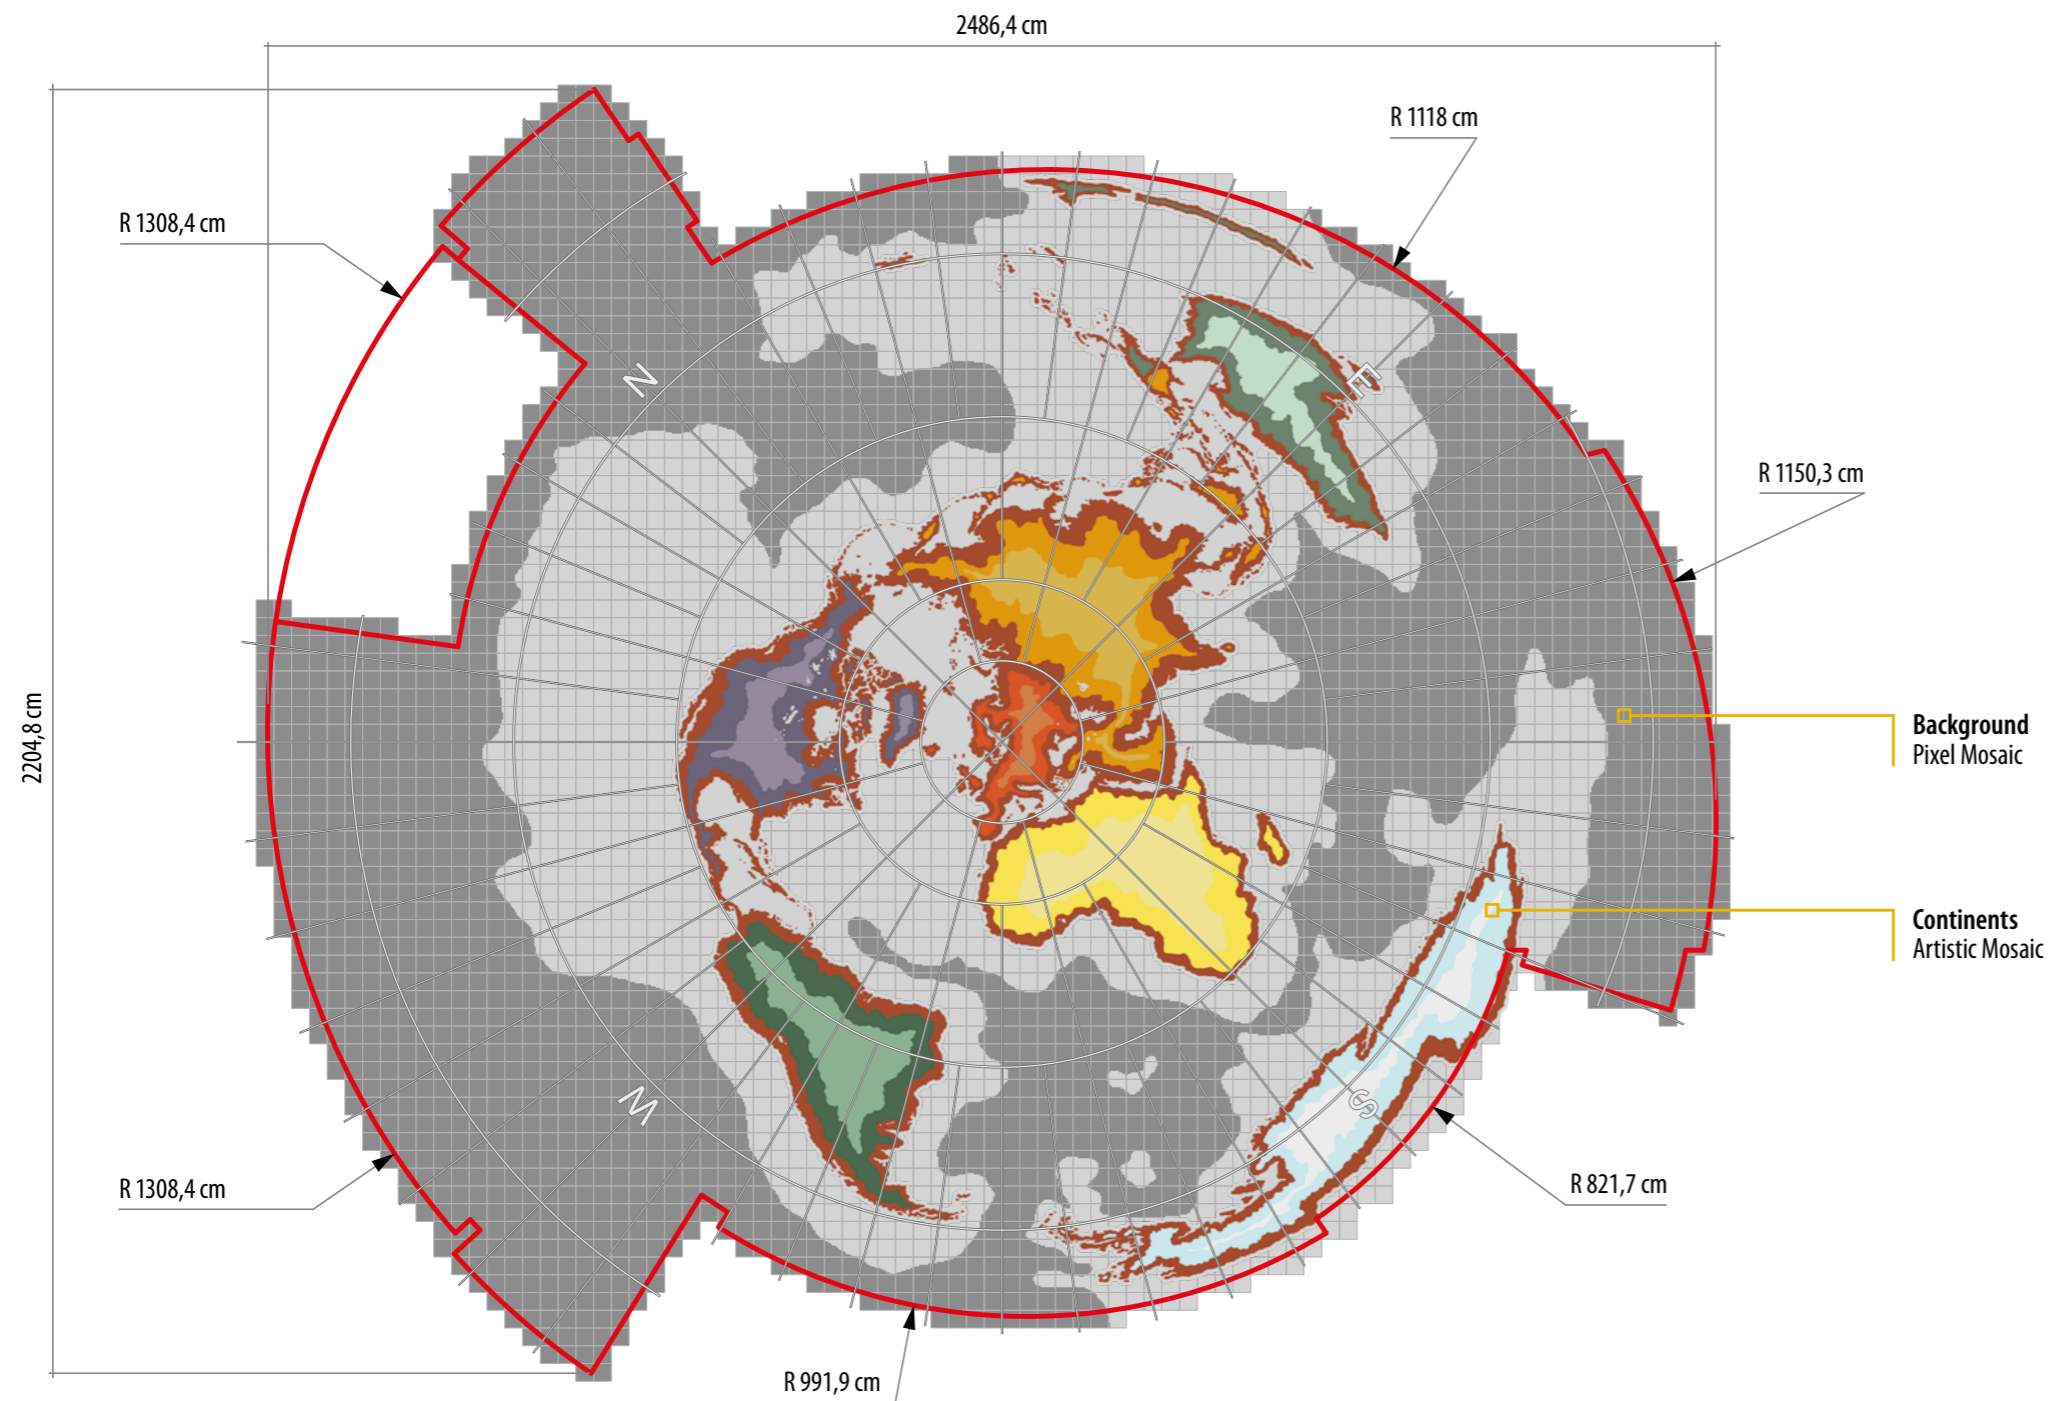

Vizium Centre · Ventspils (Latvia)

Background Pixel Mosaic

Continents Artistic Mosaic