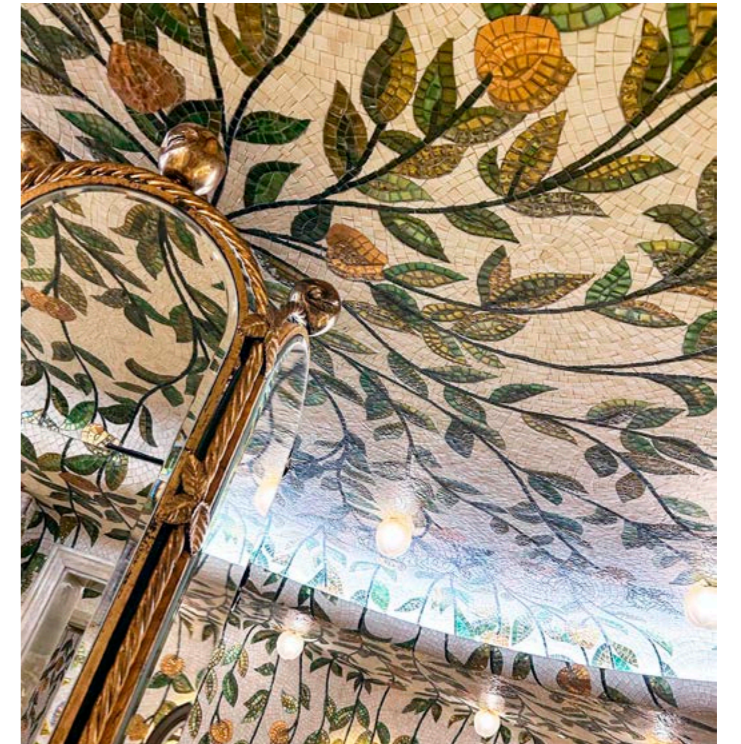

Ladies' Bathroom Artistic Glass Mosaic Walls & Ceiling

Gentlemen's Bathroom · Floor & Walls Decor Development

Bacchanalia Restaurant · London, Mayfair (UK)

Ladies' Bathroom · Artistic Glass Mosaic Walls & Ceiling