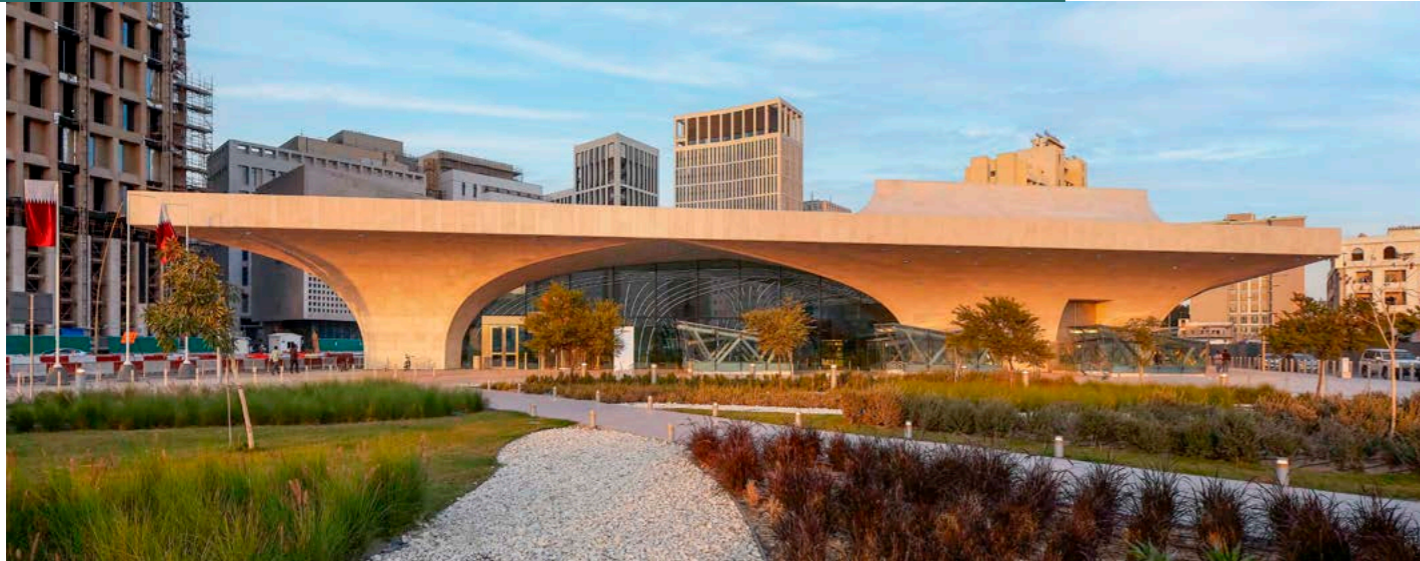

Msheireb Metro Station, Qatar Rail · Doha (Qatar)

Vaults Coated with Custom Pearlescent Glass Hexagons

Msheireb Metro Station, Qatar Rail · Doha (Qatar)

Vaults Coated with Custom Pearlescent Glass Hexagons