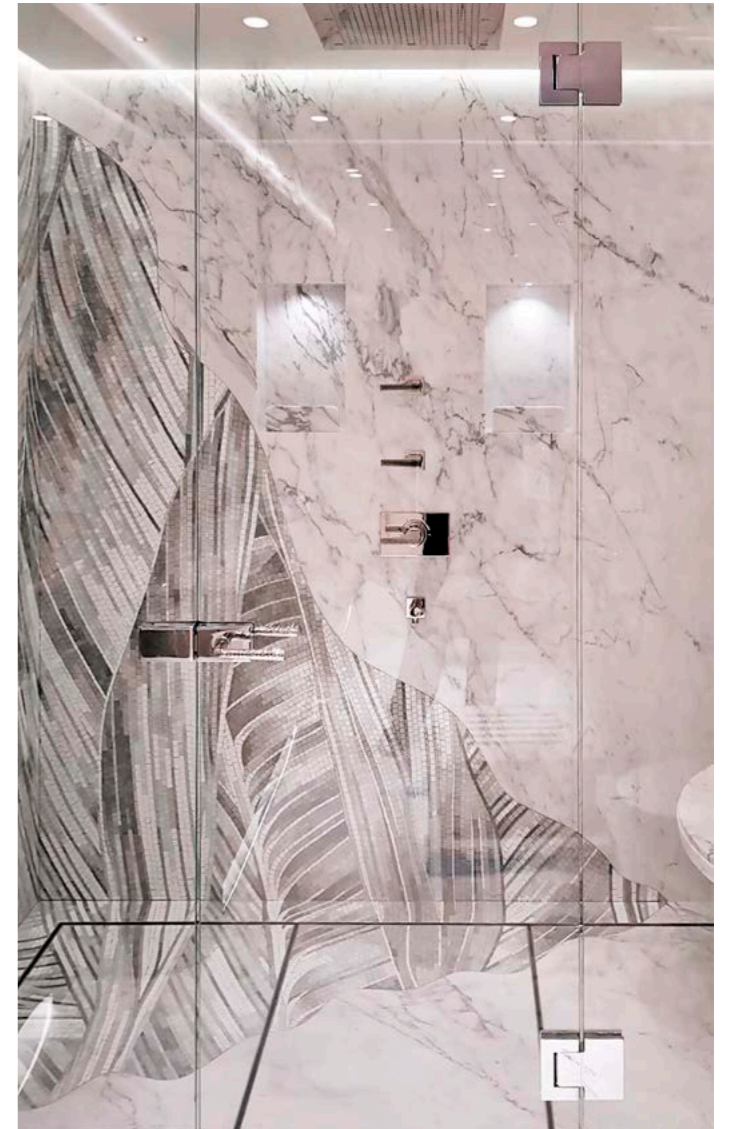

Maritime

90

SICIS

Boardroom · Artistic Glass Mosaic Wall Decor

Enzo Superyacht 115m · Lürssen (Germany)

Dancing and Relaxing, Jacuzzi · Artistic Glass Mosaic Decor

Lobby, Jacuzzi · Artistic Glass Mosaic Wall Decor

Enzo Superyacht 115m · Lürssen (Germany)

Steam Room · Artistic Glass Mosaic Wall & Ceiling Decor

Day Head Boardroom · Artistic Glass Mosaic Wall Decor

Guest Bathroom · Artistic Glass Mosaic Shower Insert