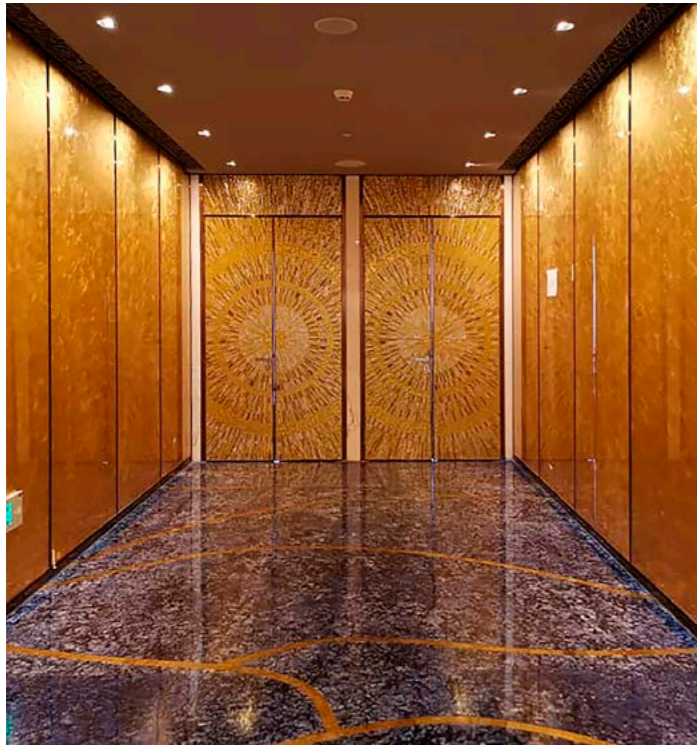

DISCOVER ONLINE
THE COMPLETE
PROJECT