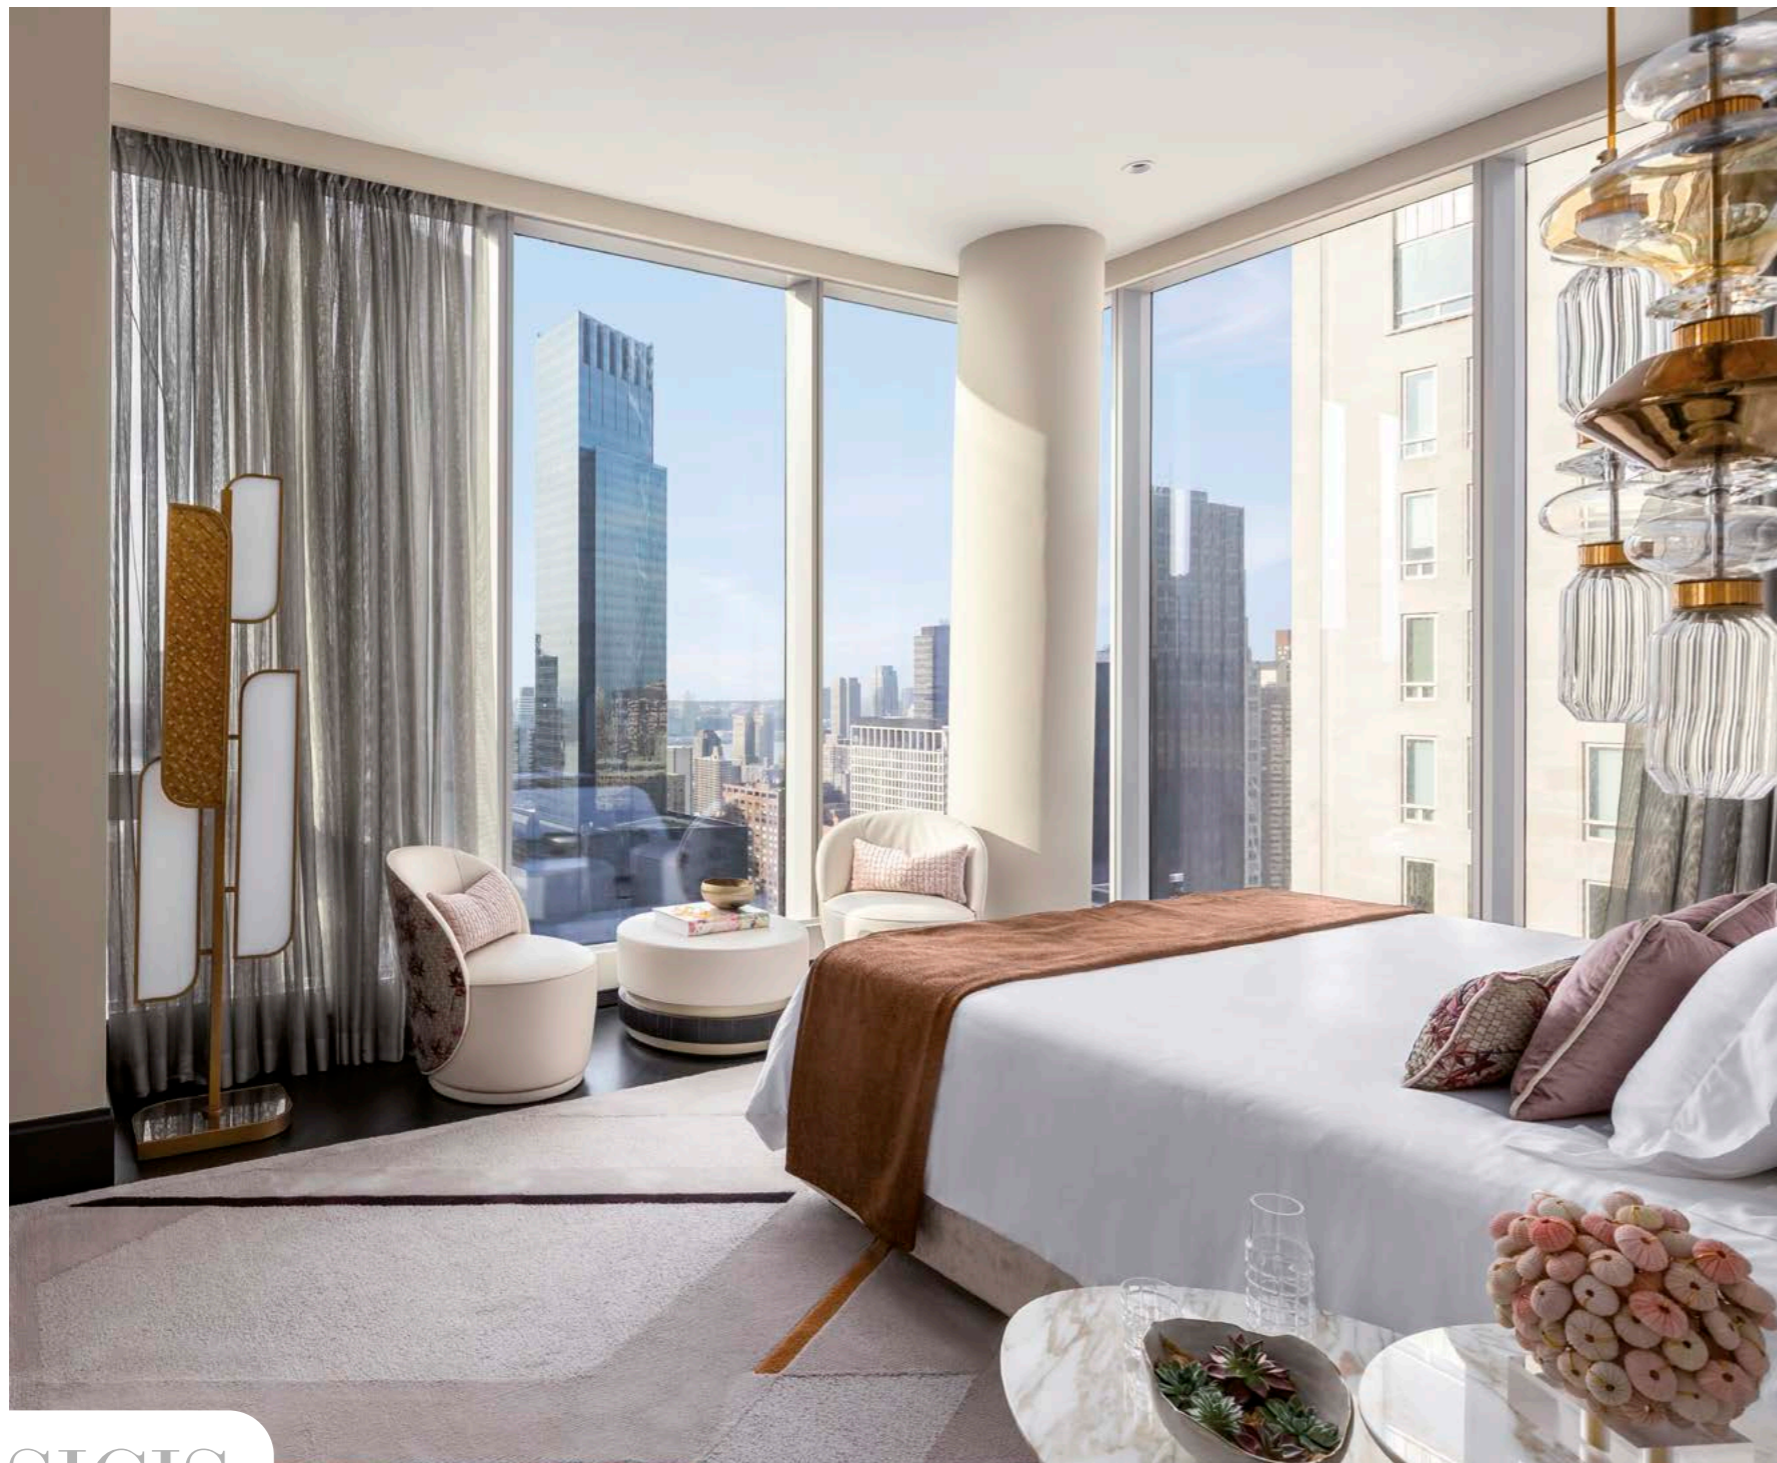

Bathroom · Denver Bathtub

WATCH ONLINE
THE VIDEO OF THE
PROJECT

DISCOVER ONLINE
THE COMPLETE
PROJECT

Central Park Tower (Residence 43A) · New York (USA)

Home

62

SICIS

Living Room · Prestige Sofa with Pillows Set, Peggy Coffee Table 120, Island Tv Cabinet, Liam Armchair, Ballet Ceiling Lamp, Chamaleon Round Pouf, Osaka Bookshelf | Wall · Vetríte Panel System

Central Park Tower (Residence 43A) · New York (USA)

Furniture · Prestige Sofa with Pillows Set | Wall · "Drizzle" Artistic Mosaic Decor

Furniture · Philippe Table, Liam Chair, Venus Ceiling Lamp

Foyer · Harper Mirror, Totem Consolle, Tris Wall Sconce

Foyer Wall · Vetrice Decor

Central Park Tower (Residence 43A) · New York (USA)

Bedroom · Visconti Floor Lamp, Celebrity Armchair, Ring Small Pouf Low, Casanova Bed, Ballet Ceiling Lamp

Bedroom · Fluxus Round Mirror, Casanova Bed, Ballet Ceiling Lamp