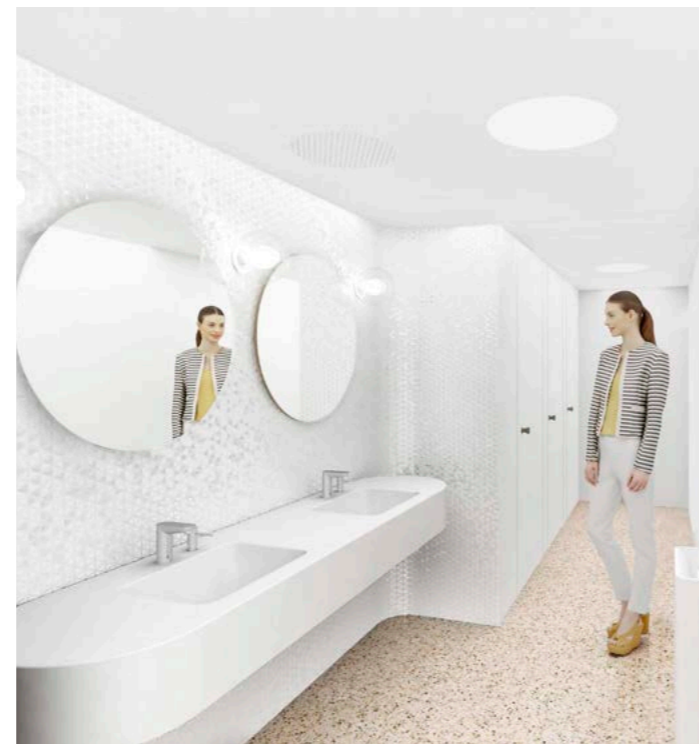

1.430.000 pcs

SICIS

TRIGVNO
MOSAIC COLLECTION

Sheet Size: 28,4 x 30 cm · 11 1/8" x 11 3/4"

Helvetia Campus (by Herzog & De Meuron) · Basel (Switzerland)

Walls Coated in "Trigono" Glass Mosaic

DISCOVER ONLINE
THE COMPLETE
PROJECT