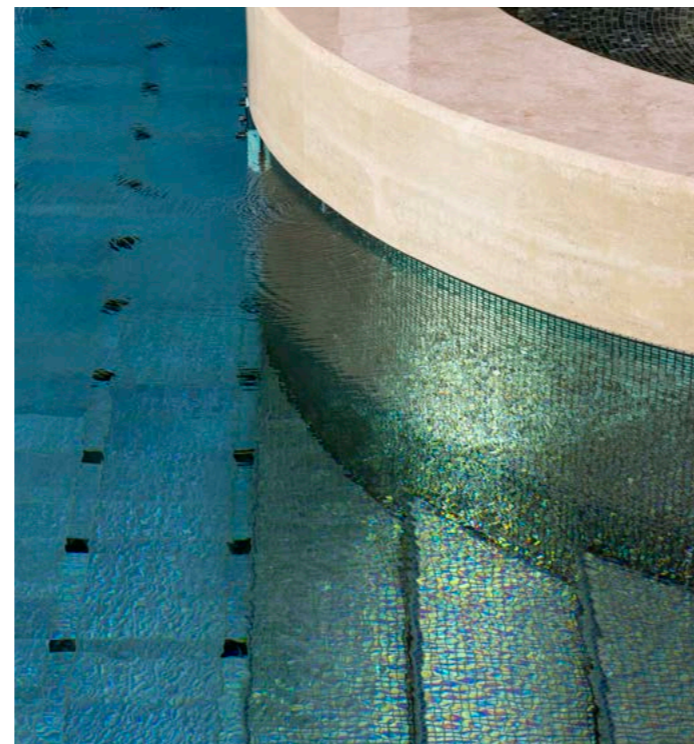

Jacuzzi · "Platinum" Mosaic

DISCOVER ONLINE
THE COMPLETE
PROJECT