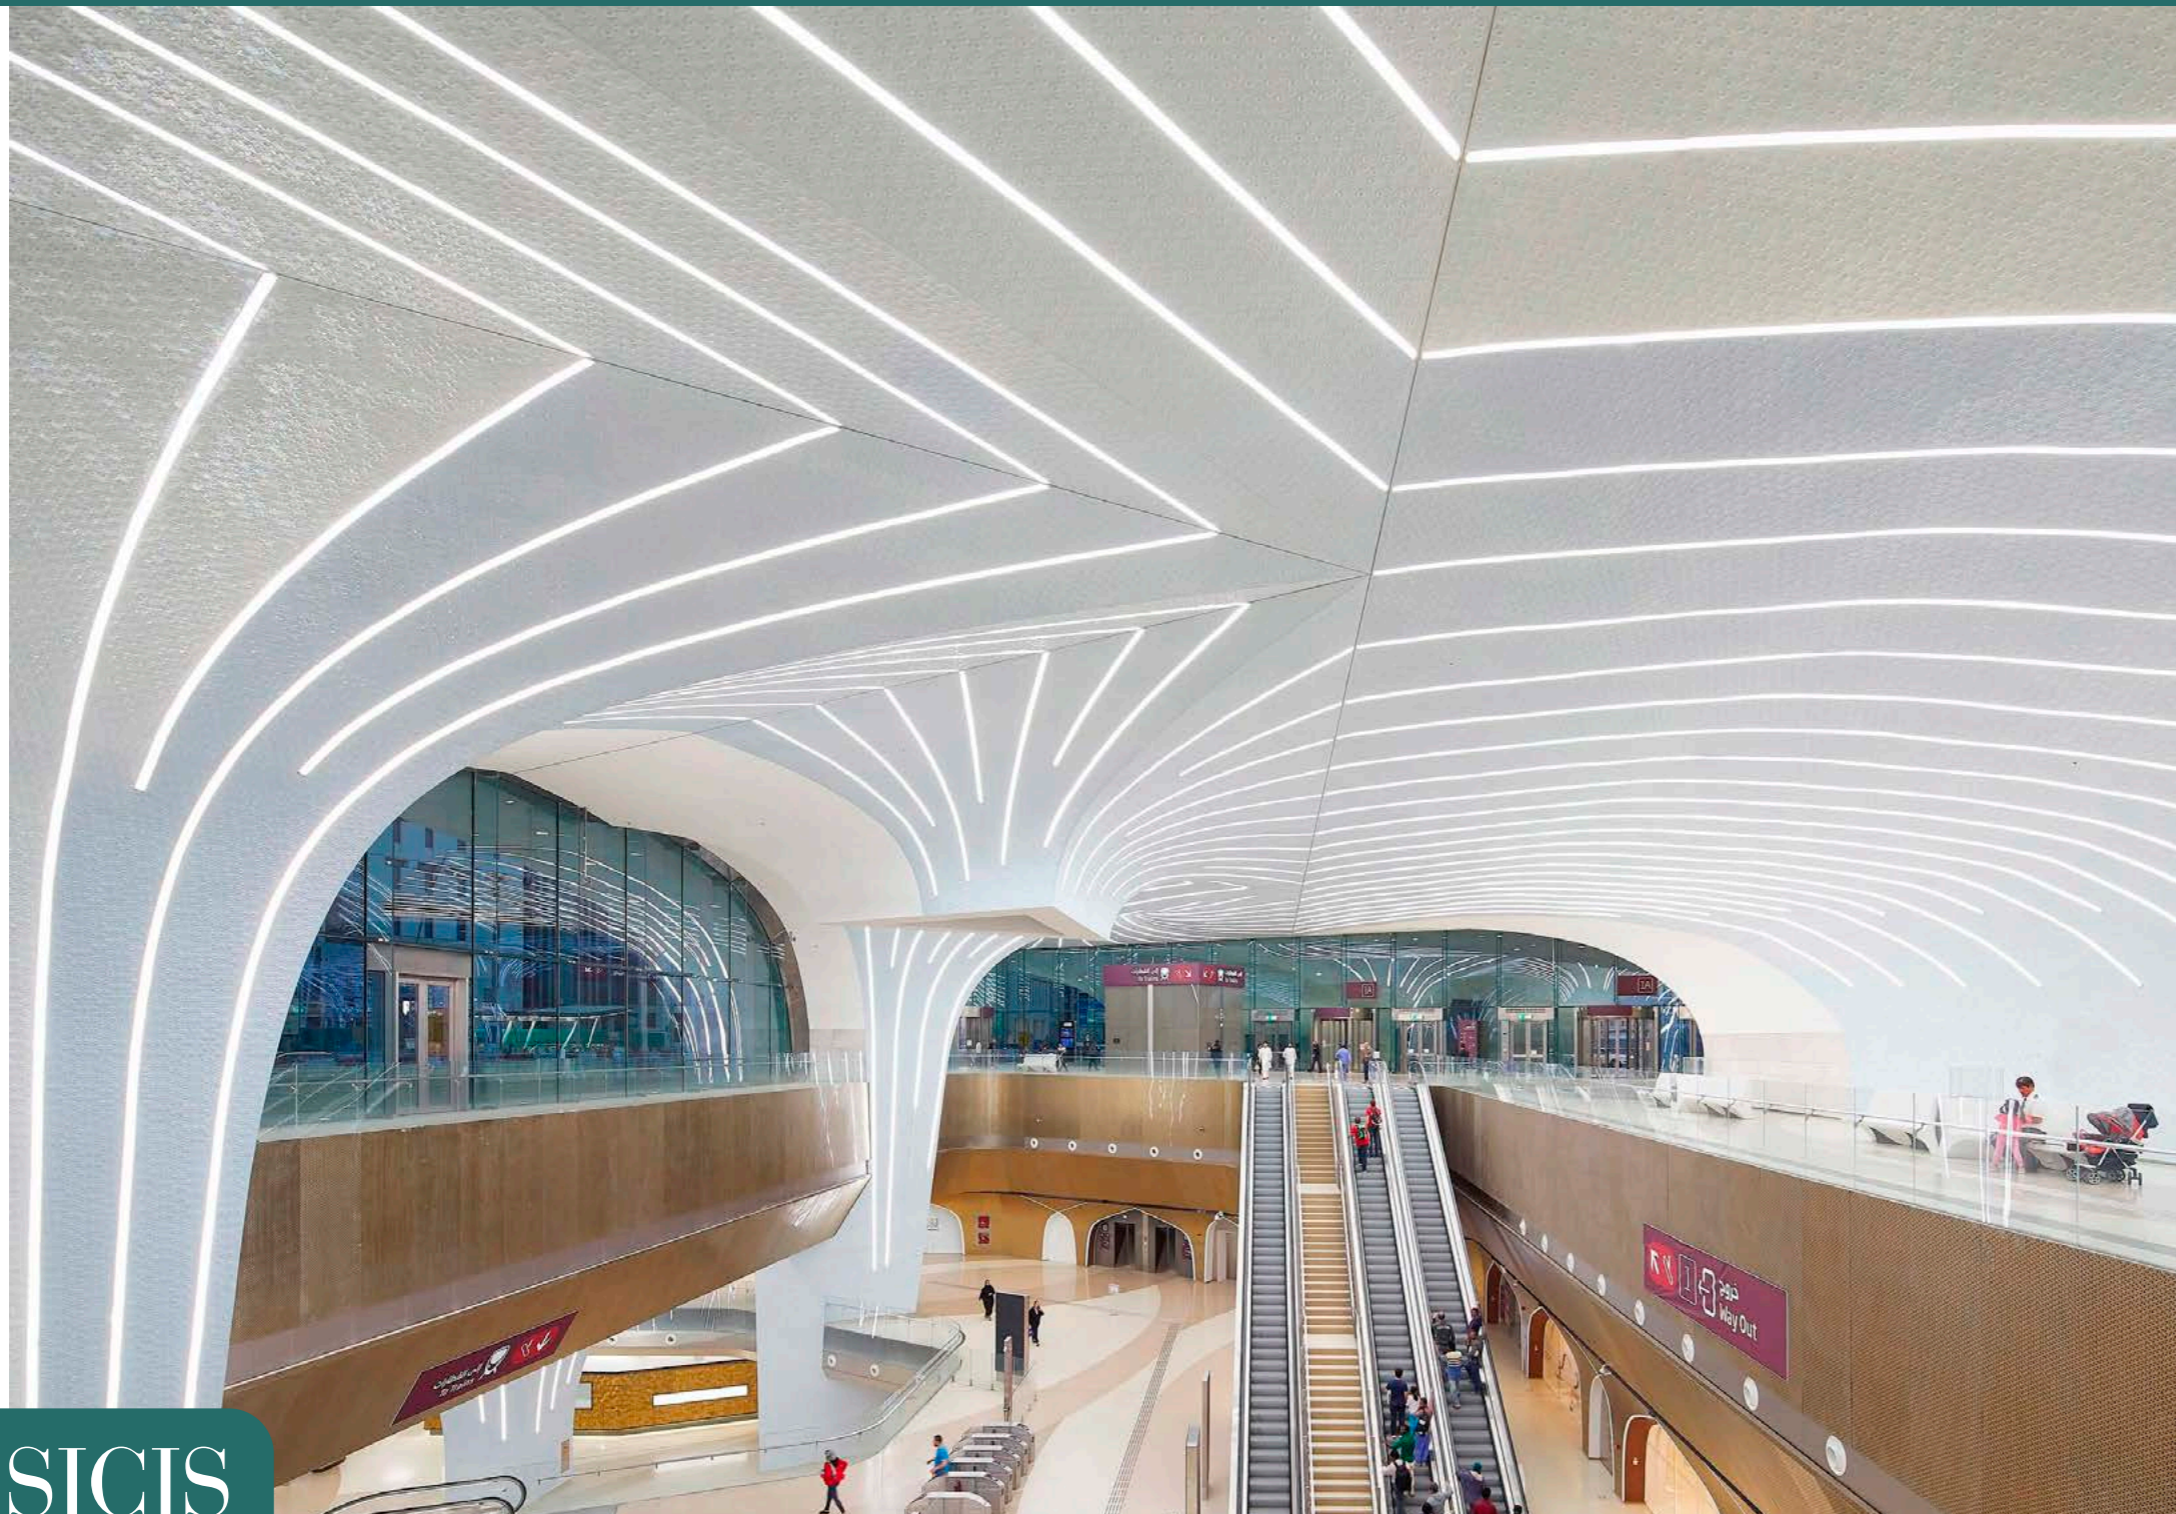

Msheireb Metro Station, Qatar Rail · Doha (Qatar)

Vaults Coated with Custom Pearlescent Glass Hexagons

Msheireb Metro Station, Qatar Rail · Doha (Qatar)

Vaults Coated with Custom Pearlescent Glass Hexagons