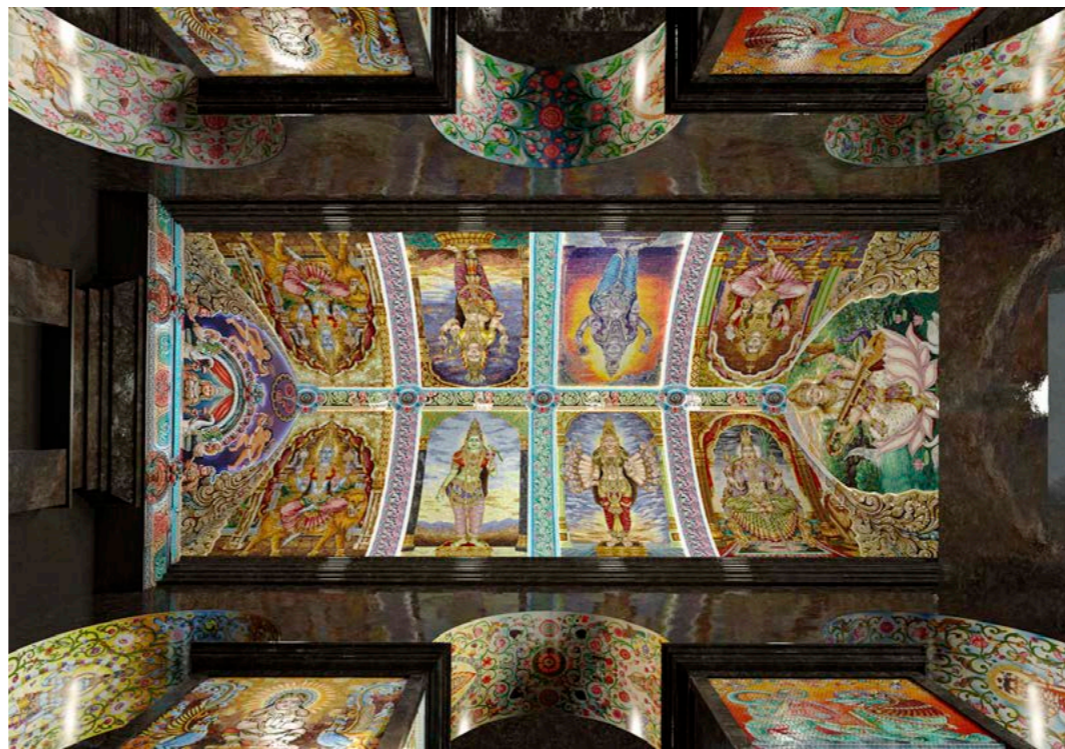

Sri Maha Mariamman Temple · Bangkok (Thailand)