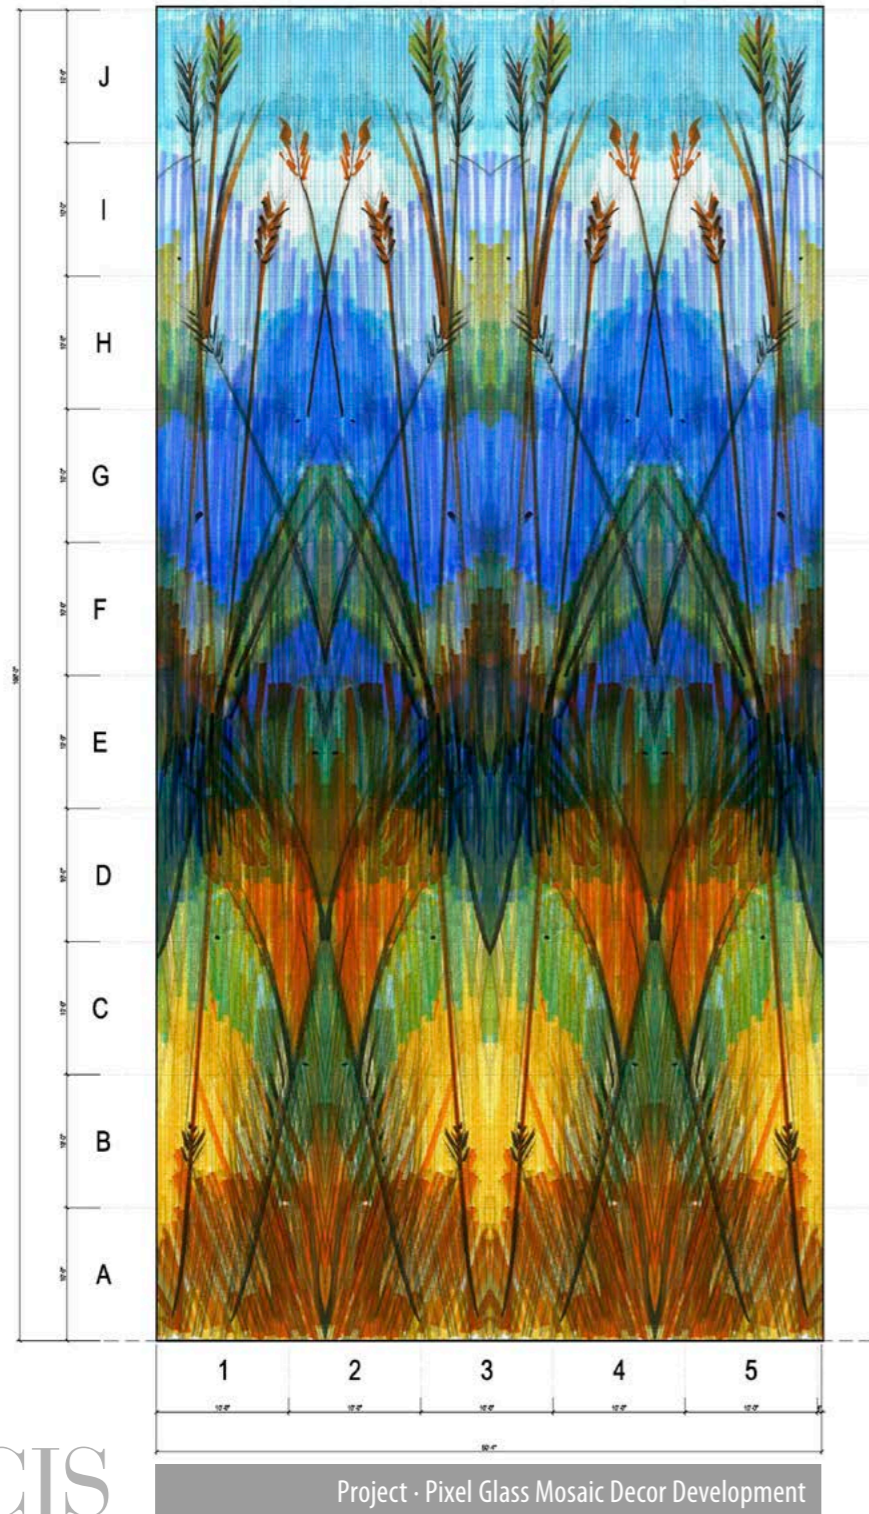

Paragon Prairie Tower · *West Des Moines, Iowa (USA)*