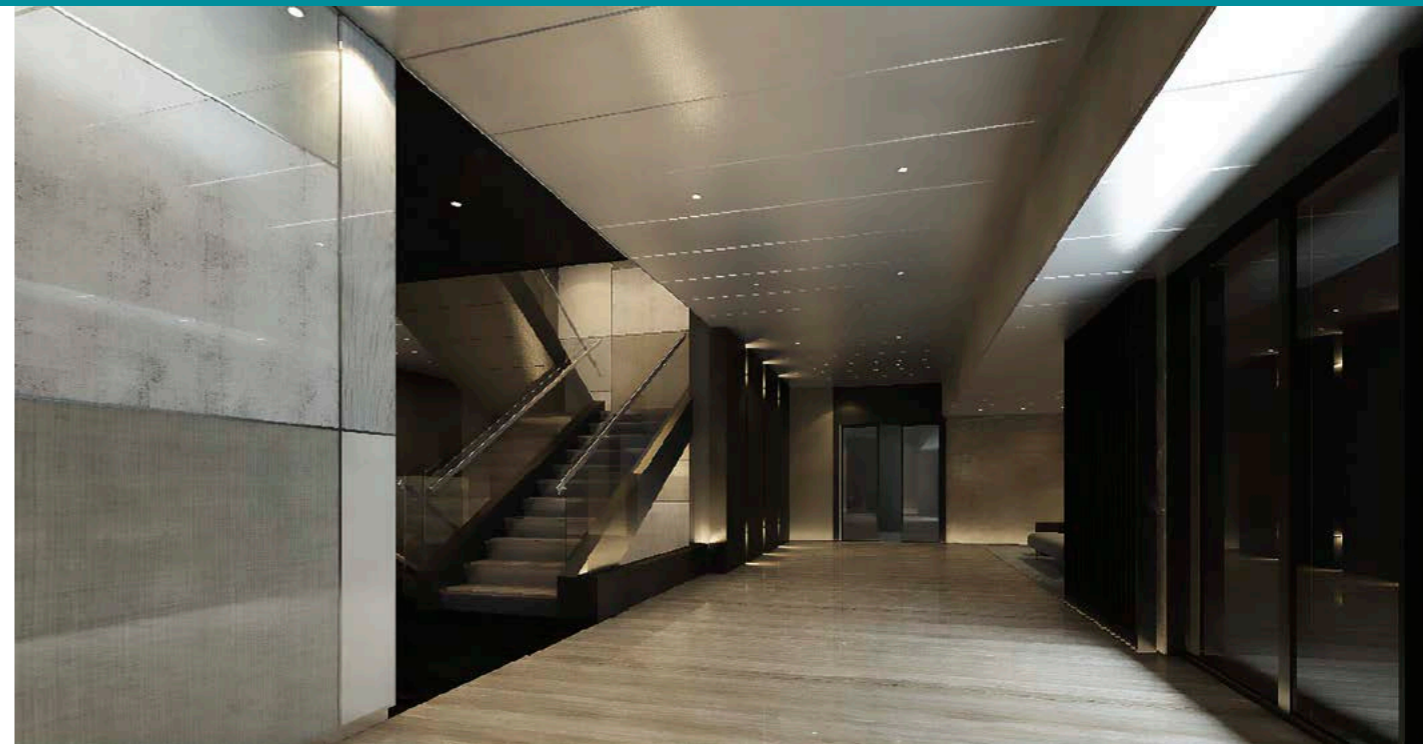

Scenic Eclipse, Ultra-Luxury Cruise Ship · *Uljanik, Pula (Croatia)*

Maritime

Foyer Walls · Vetrite Tile Pattern

SICIS