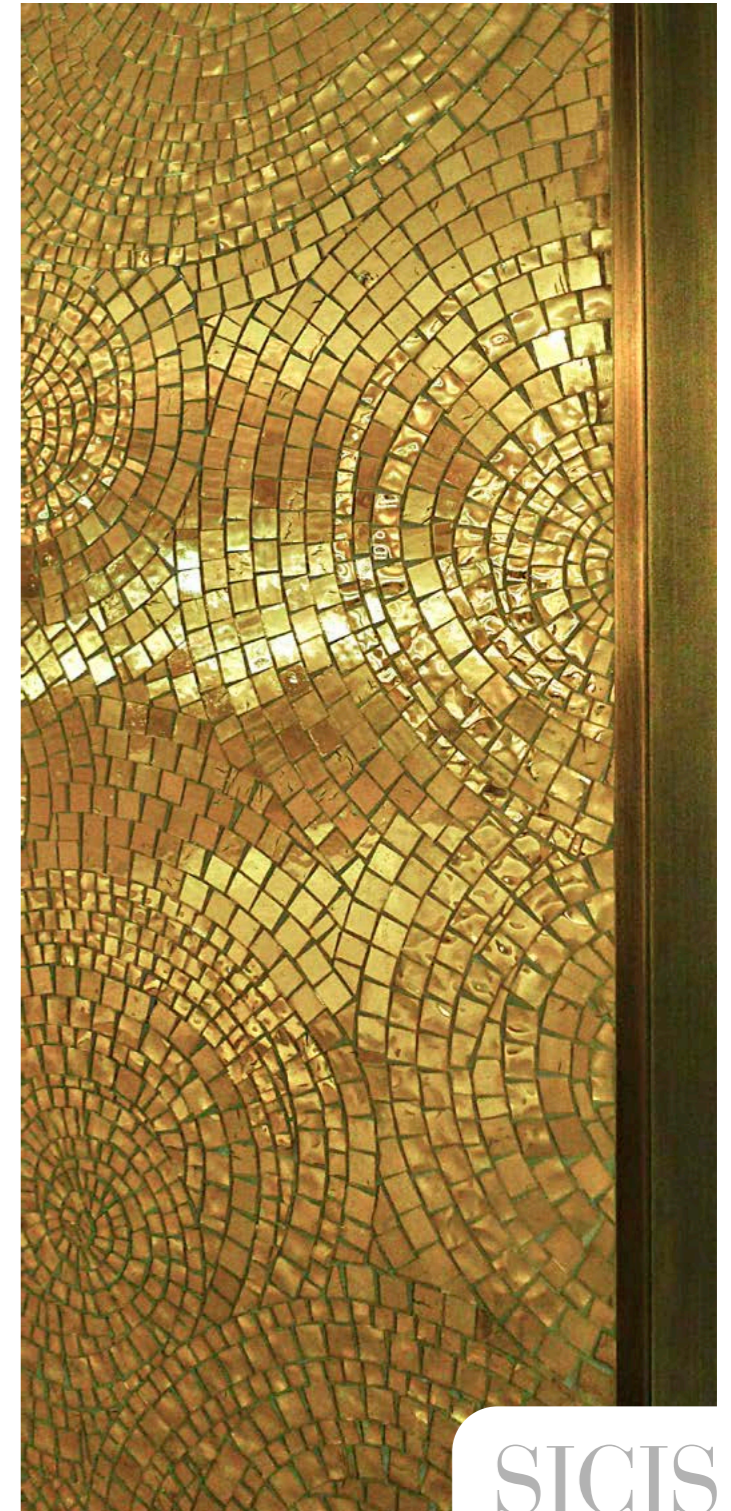

Four Seasons Hotel · Ten Trinity Square, London (UK)