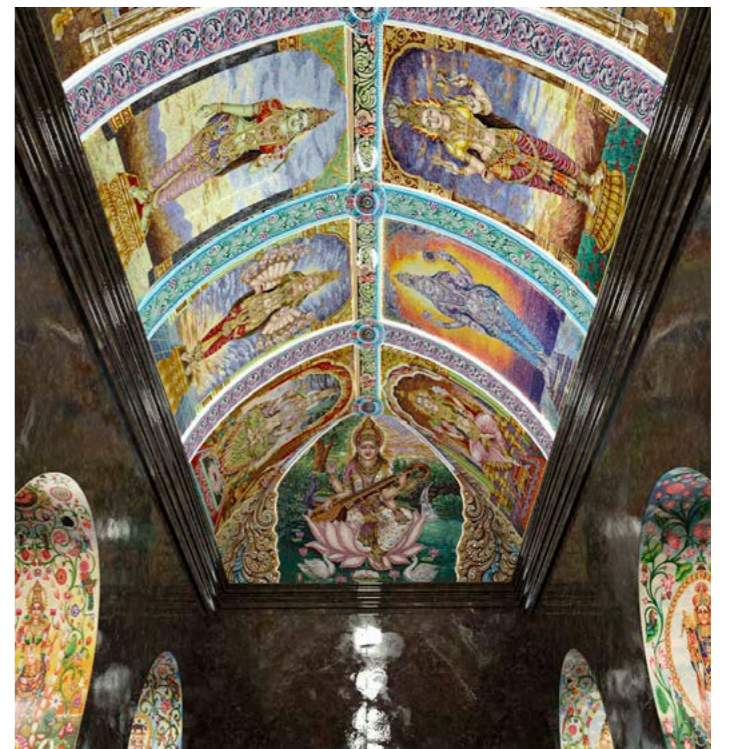

Sri Maha Mariamman Temple · Bangkok (Thailand)