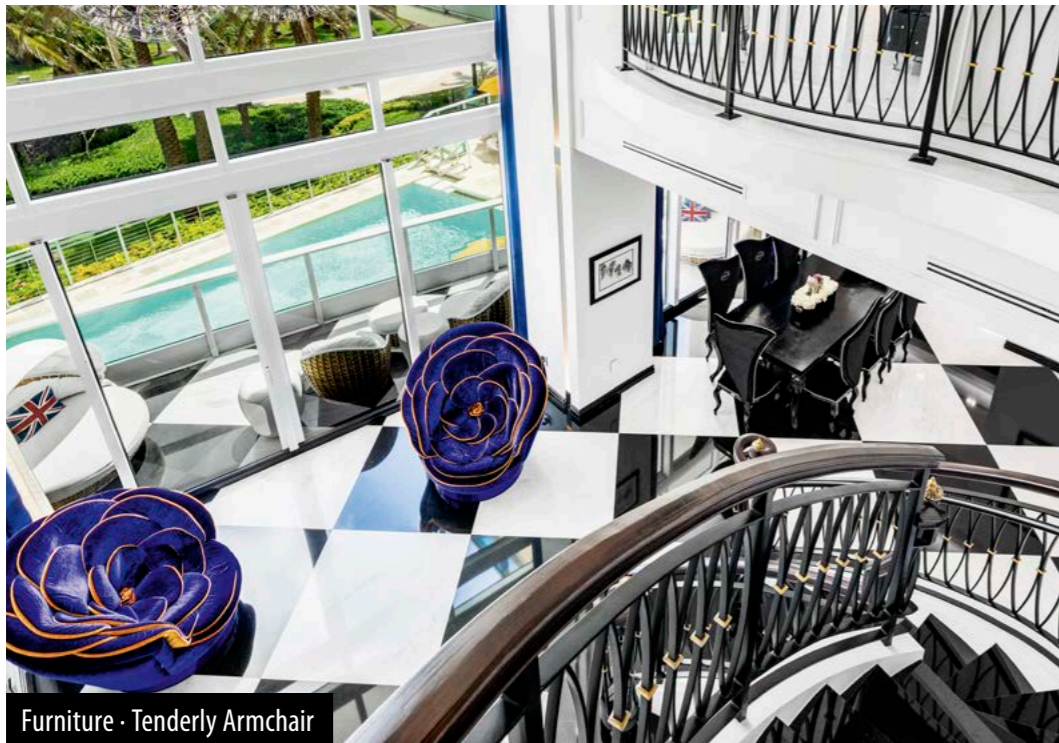

Furniture · Tenderly Armchair