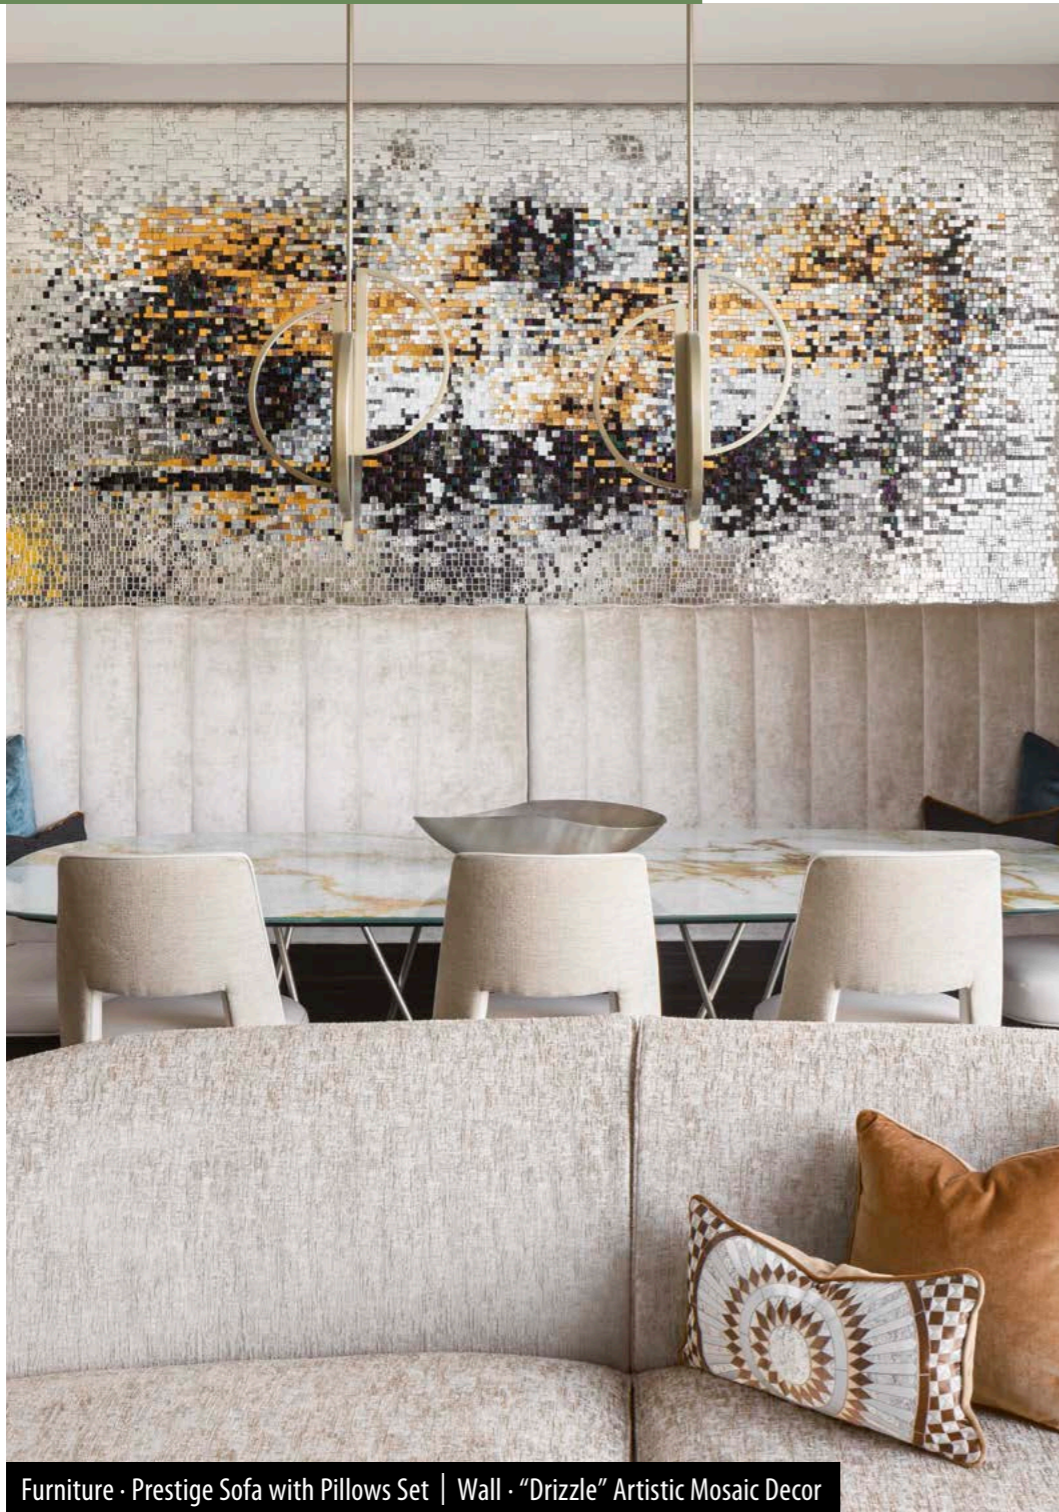

Foyer · Harper Mirror, Totem Consolle, Tris Wall Sconce

Central Park Tower (Residence 43A) · New York (USA)

Furniture · Prestige Sofa with Pillows Set | Wall · "Drizzle" Artistic Mosaic Decor