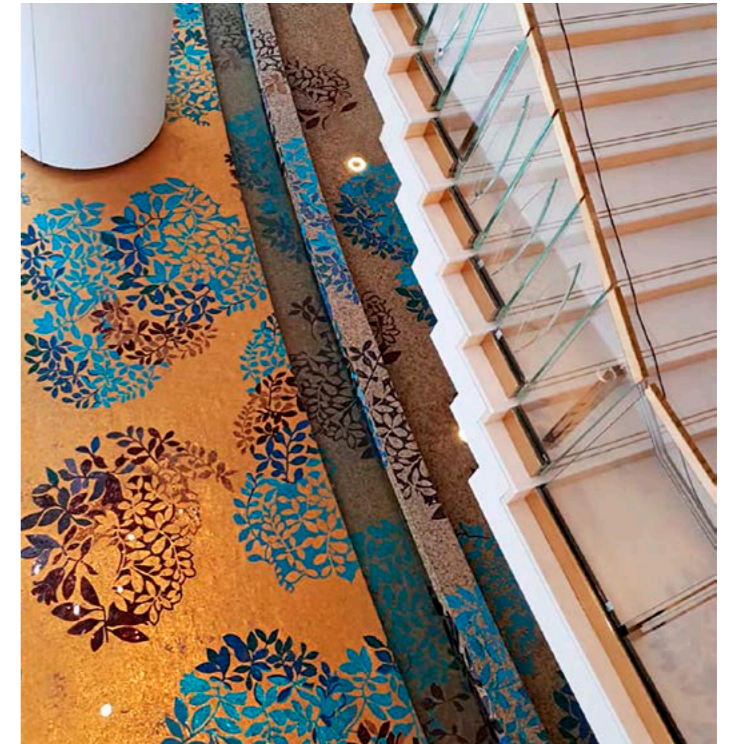

WATCH ONLINE
THE VIDEO OF THE
PROJECT

DISCOVER ONLINE
THE COMPLETE
PROJECT