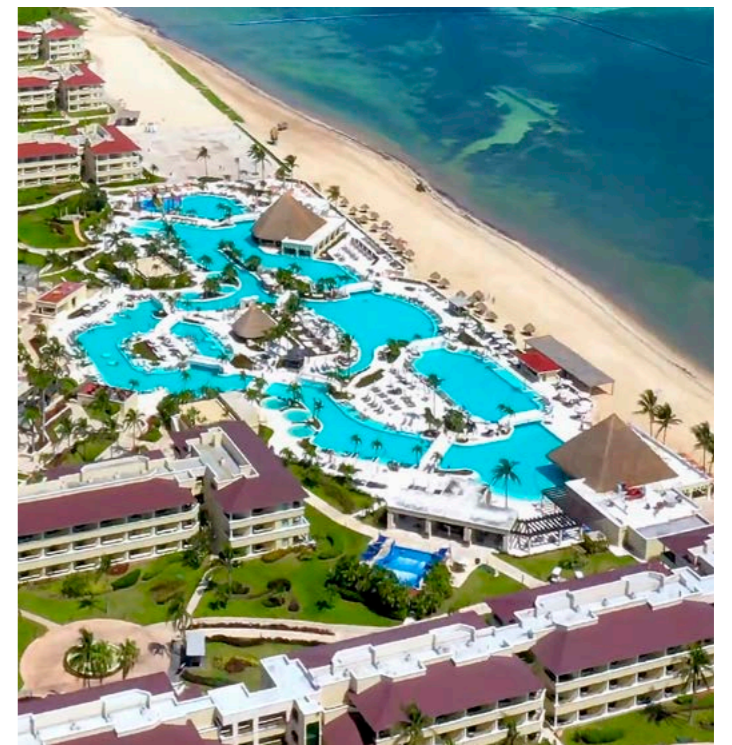

Moon Palace Sunrise · Cancun (Mexico)

113,882 ft² · 10.600 m²
(maybe) the Largest Pool in the World!
Made by SICIS Mosaic

Moon Palace Sunrise · Cancun (Mexico)

SICIS

Moon Palace Sunrise · Cancun (Mexico)

Pool Floor 73,732 ft² · 6.850 m²
 Children's Area 1,647 ft² · 153,20 m²
 Jacuzzis 2,465 ft² · 229 m²
 Red Zone 2,540 ft² · 236 m²