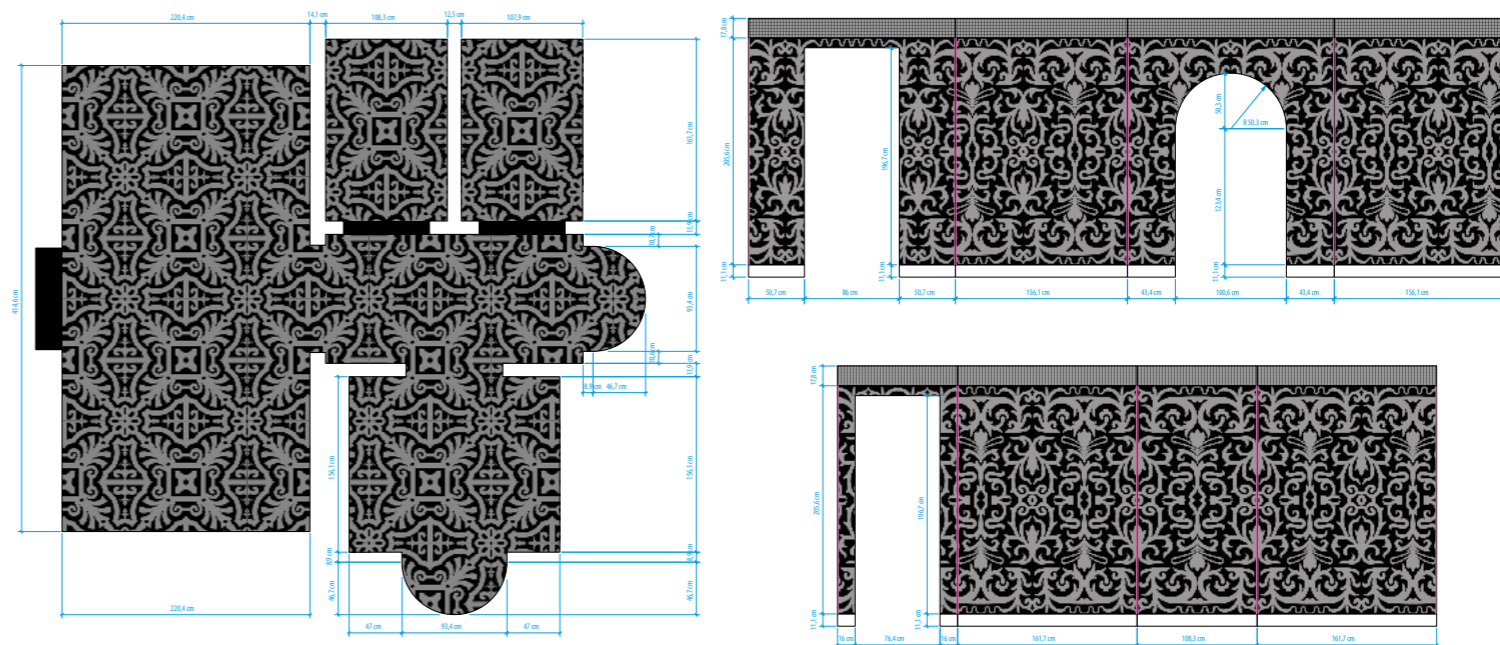

Gentlemen's Bathroom · Floor & Walls Decor Development