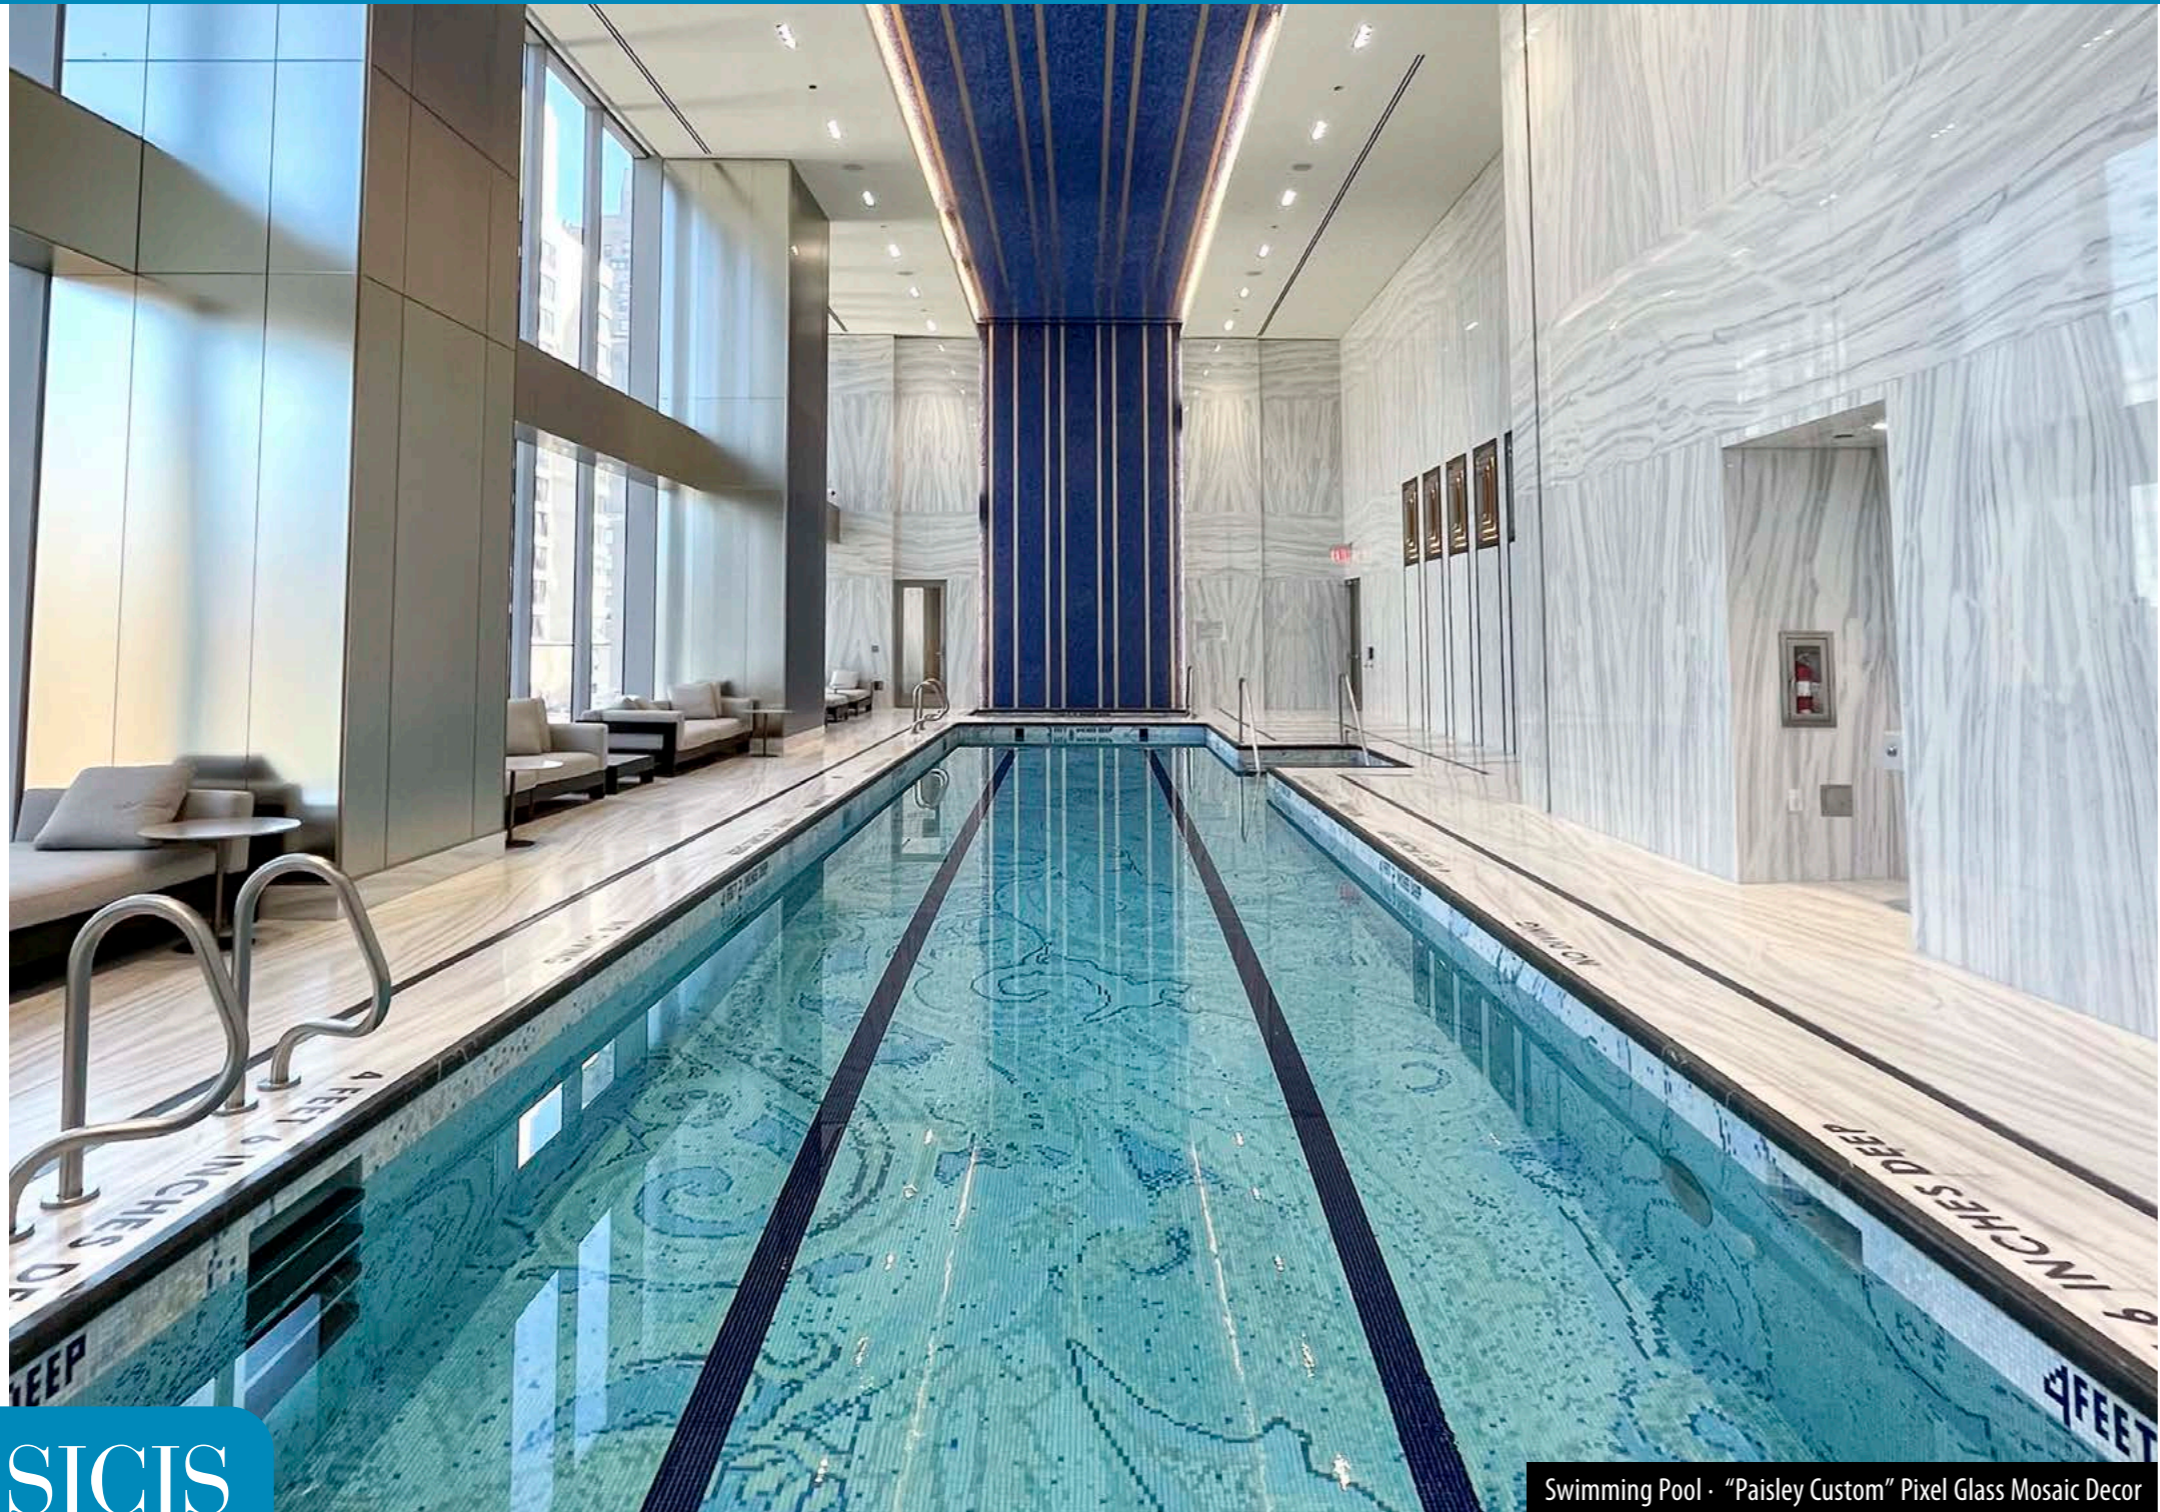

SICIS

Odéon SPA Sisley, Tour Odéon · *Principality of Monaco*

Odéon SPA Sisley, Tour Odéon · *Principality of Monaco*

Hammam · Mix Glass Mosaic Wall Decor

Cold Basin · Glass Mosaic Mix Wall Decor

DISCOVER ONLINE
THE COMPLETE
PROJECT

Central Park Tower, Spa Wellness Center · *New York (USA)*

Swimming Pool · "Paisley Custom" Pixel Glass Mosaic Decor

Central Park Tower, Spa Wellness Center · New York (USA)

Central Park Tower, Spa Wellness Center · New York (USA)