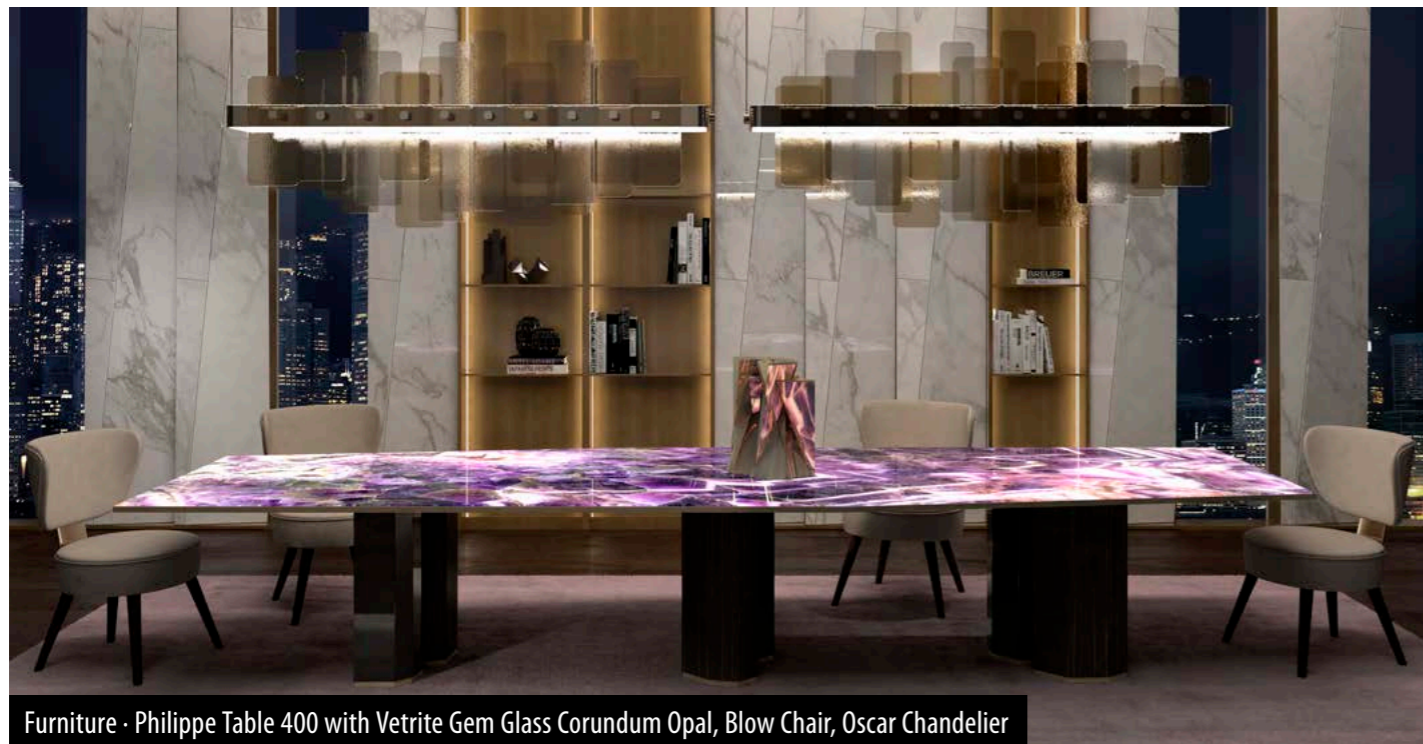

Vetríte Gem Glass Corundum Opal

Furniture · Philippe Table 400 with Vetríte Gem Glass Corundum Opal, Blow Chair, Oscar Chandelier