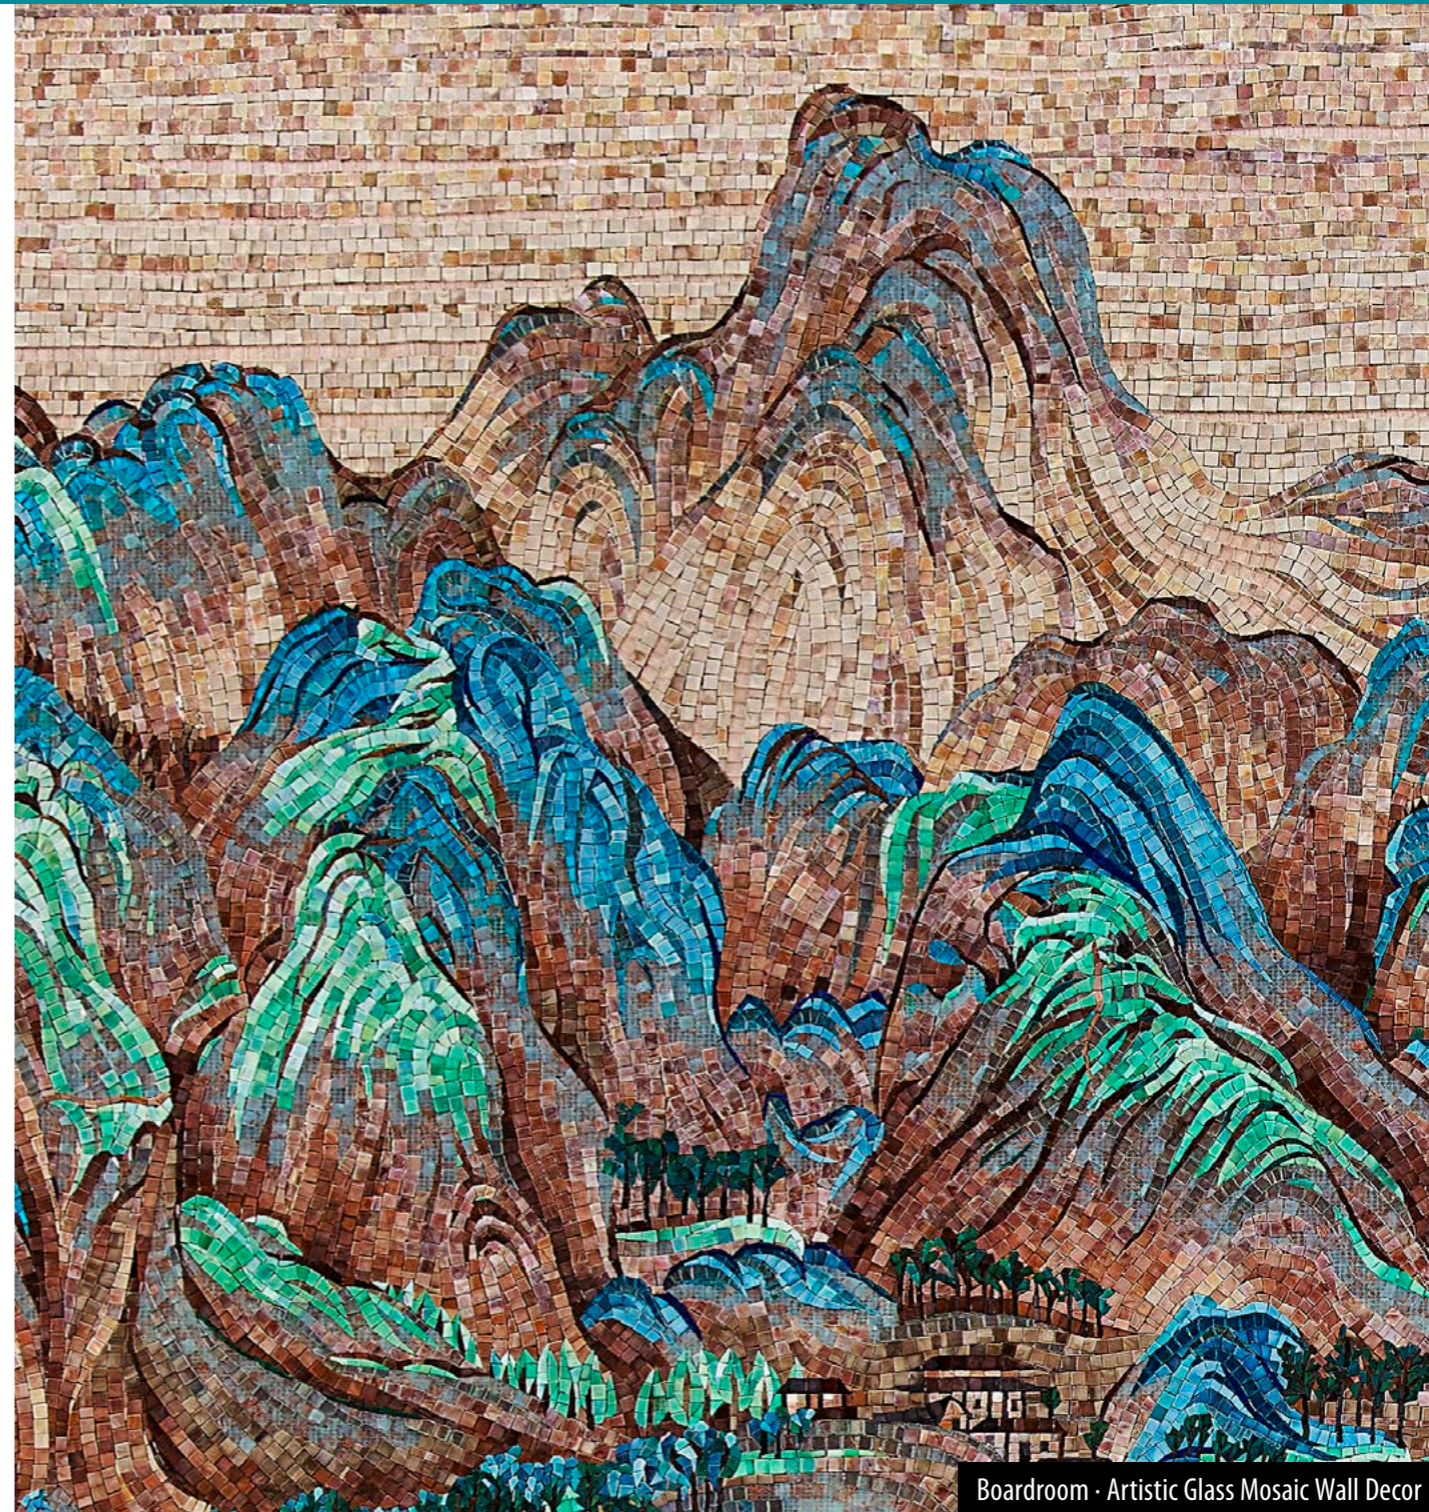

Maritime

90

SICIS

Boardroom · Artistic Glass Mosaic Wall Decor

Enzo Superyacht 115m · Lürssen (Germany)

Dancing and Relaxing, Jacuzzi · Artistic Glass Mosaic Decor

Lobby, Jacuzzi · Artistic Glass Mosaic Wall Decor