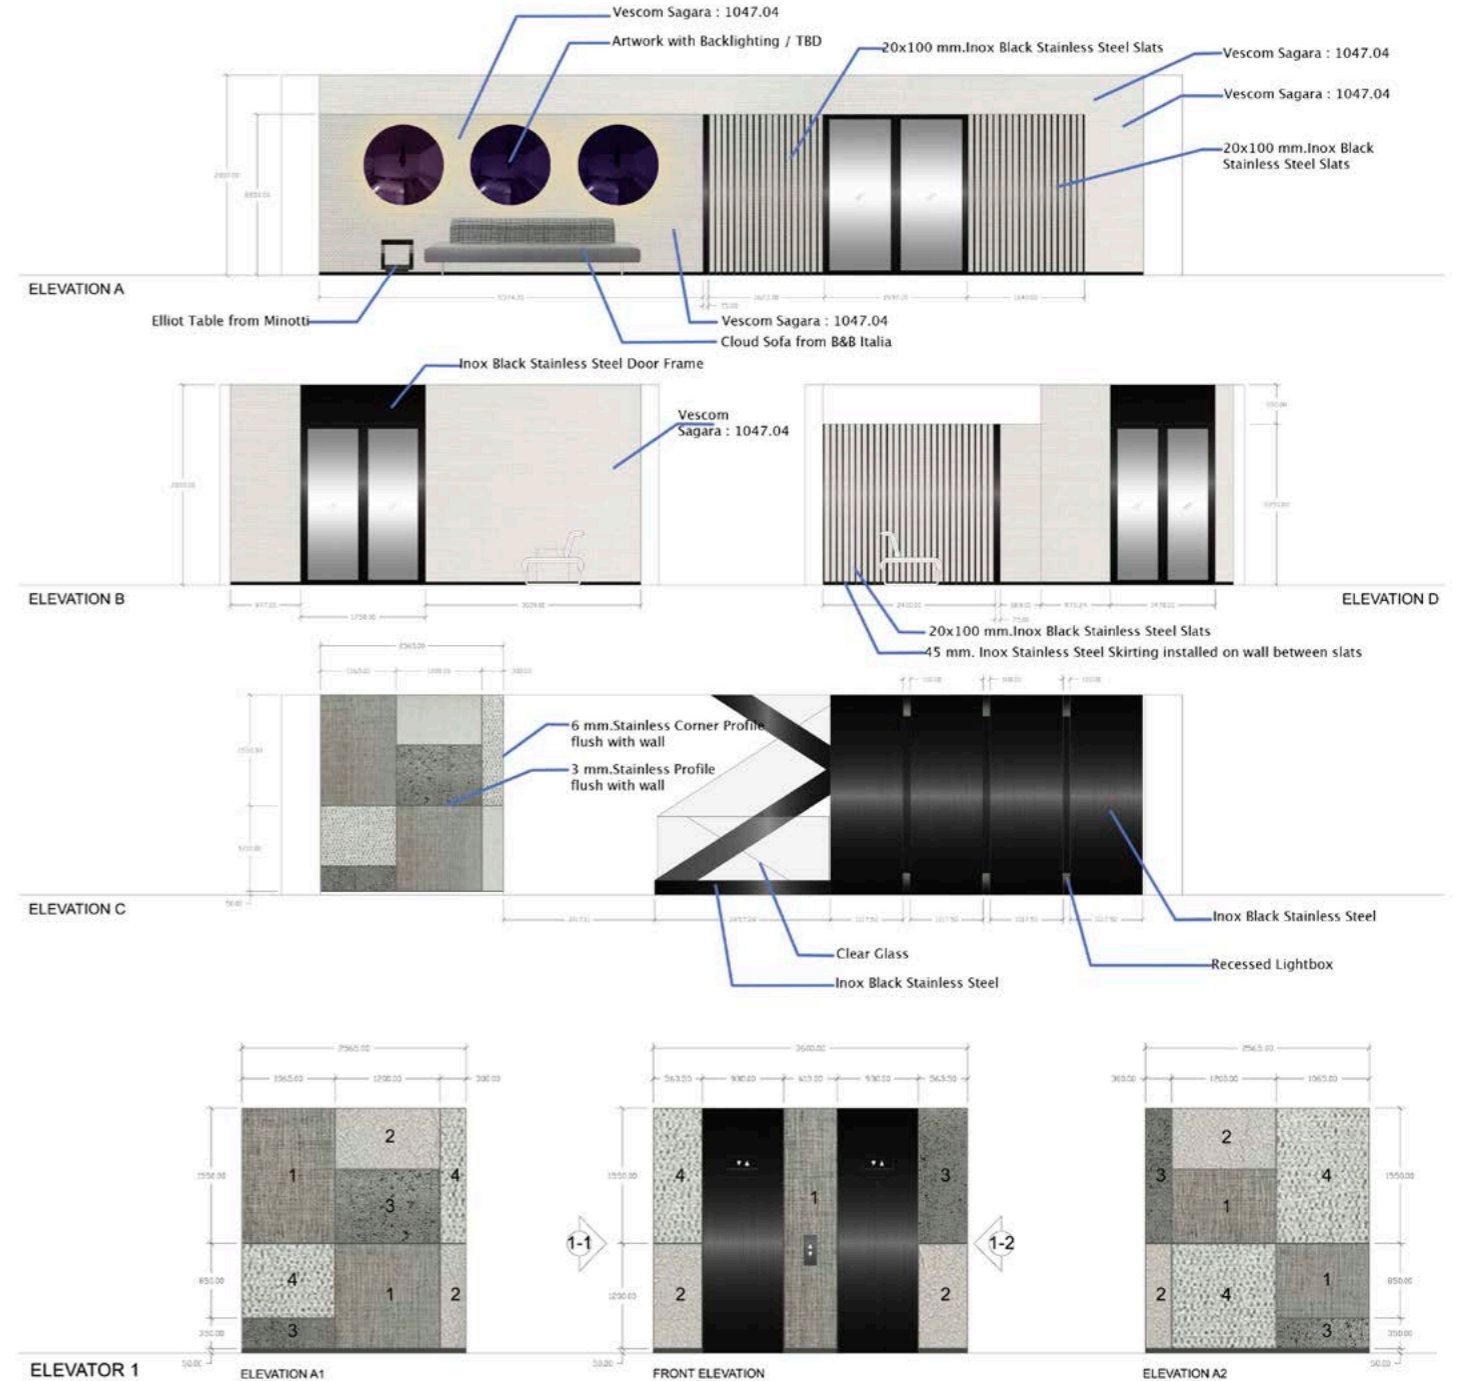

Maritime

Foyer Walls · Vetrite Tile Pattern

SICIS

Scenic Eclipse, Ultra-Luxury Cruise Ship · *Uljanik, Pula (Croatia)*

Salon Pillar · Vetrinite Tile Pattern

Bar Pillar · Vetrinite Tile Pattern

Scenic Eclipse, Ultra-Luxury Cruise Ship · *Uljanik, Pula (Croatia)*