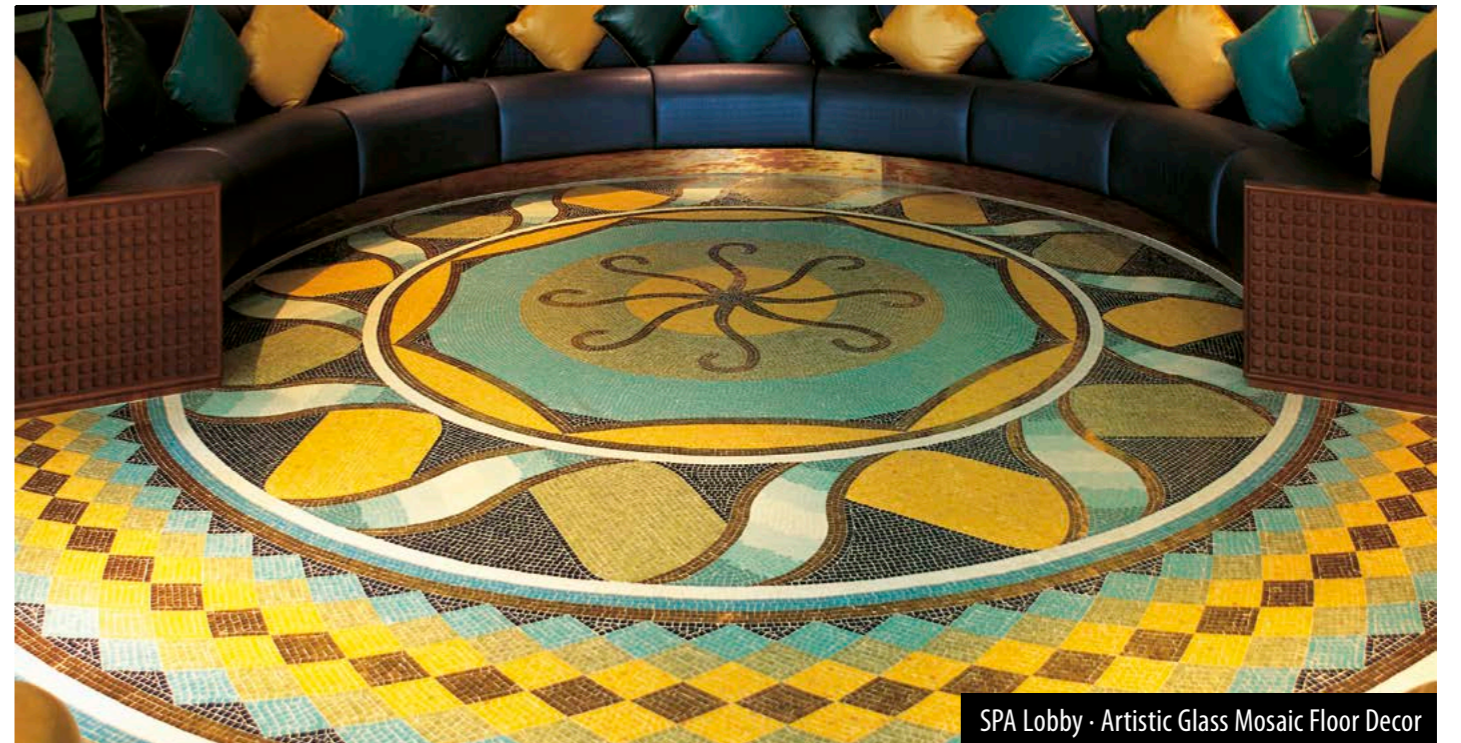

SPA Lobby · Artistic Glass Mosaic Ceiling Decor

Indoor Pool & Jacuzzi · Artistic Glass Mosaic Decor

Indoor Pool · "Abatin" Artistic Glass Mosaic Decor

SPA Lobby · Artistic Glass Mosaic Floor Decor