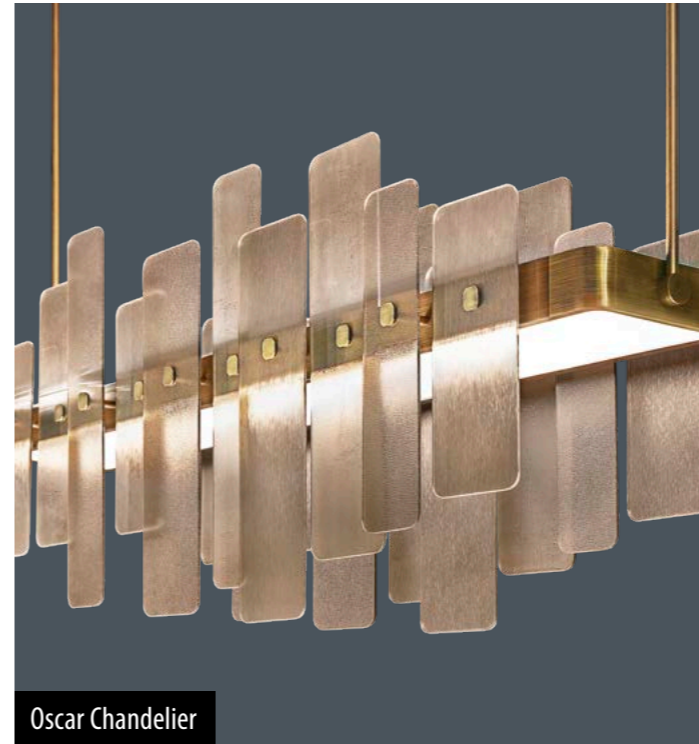

Private Penthouse · Hong Kong, Mid-Levels