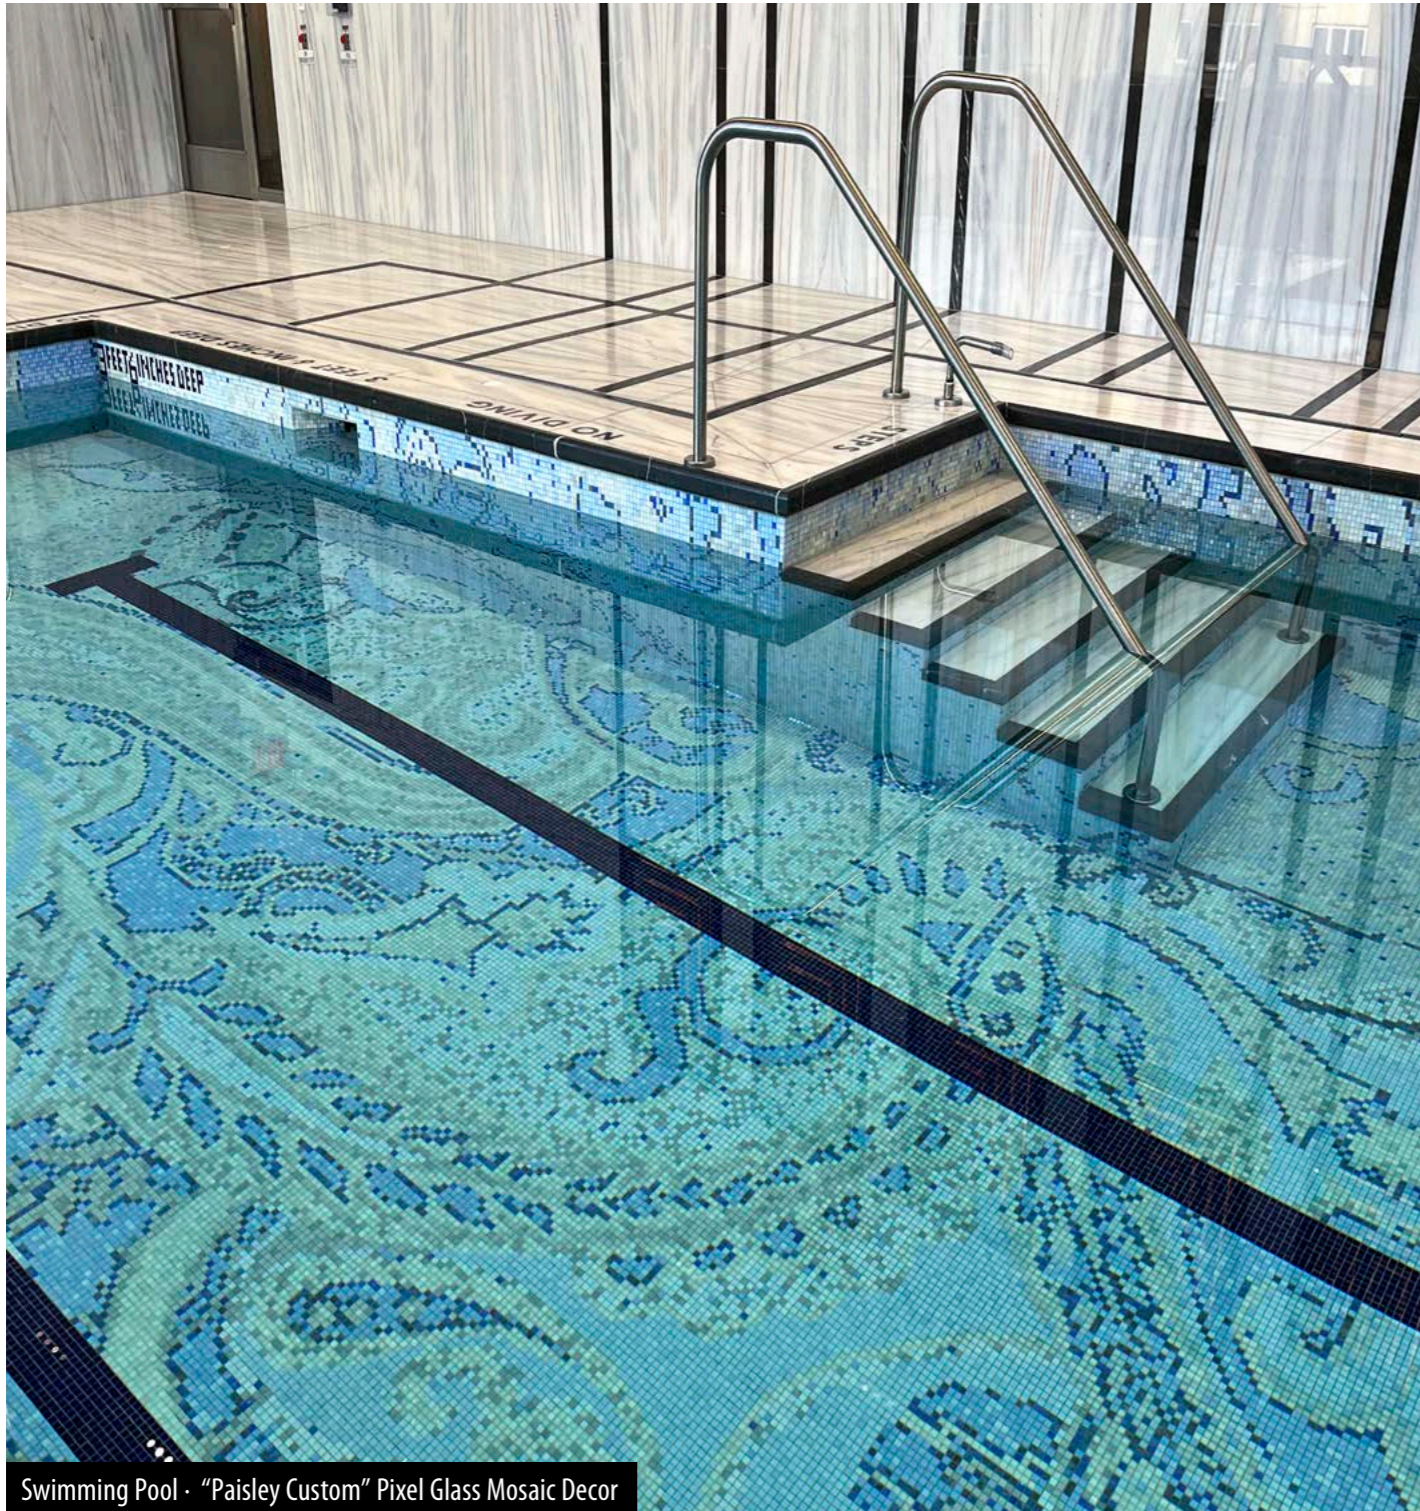

Central Park Tower, Spa Wellness Center · New York (USA)

Swimming Pool · "Paisley Custom" Pixel Glass Mosaic Decor