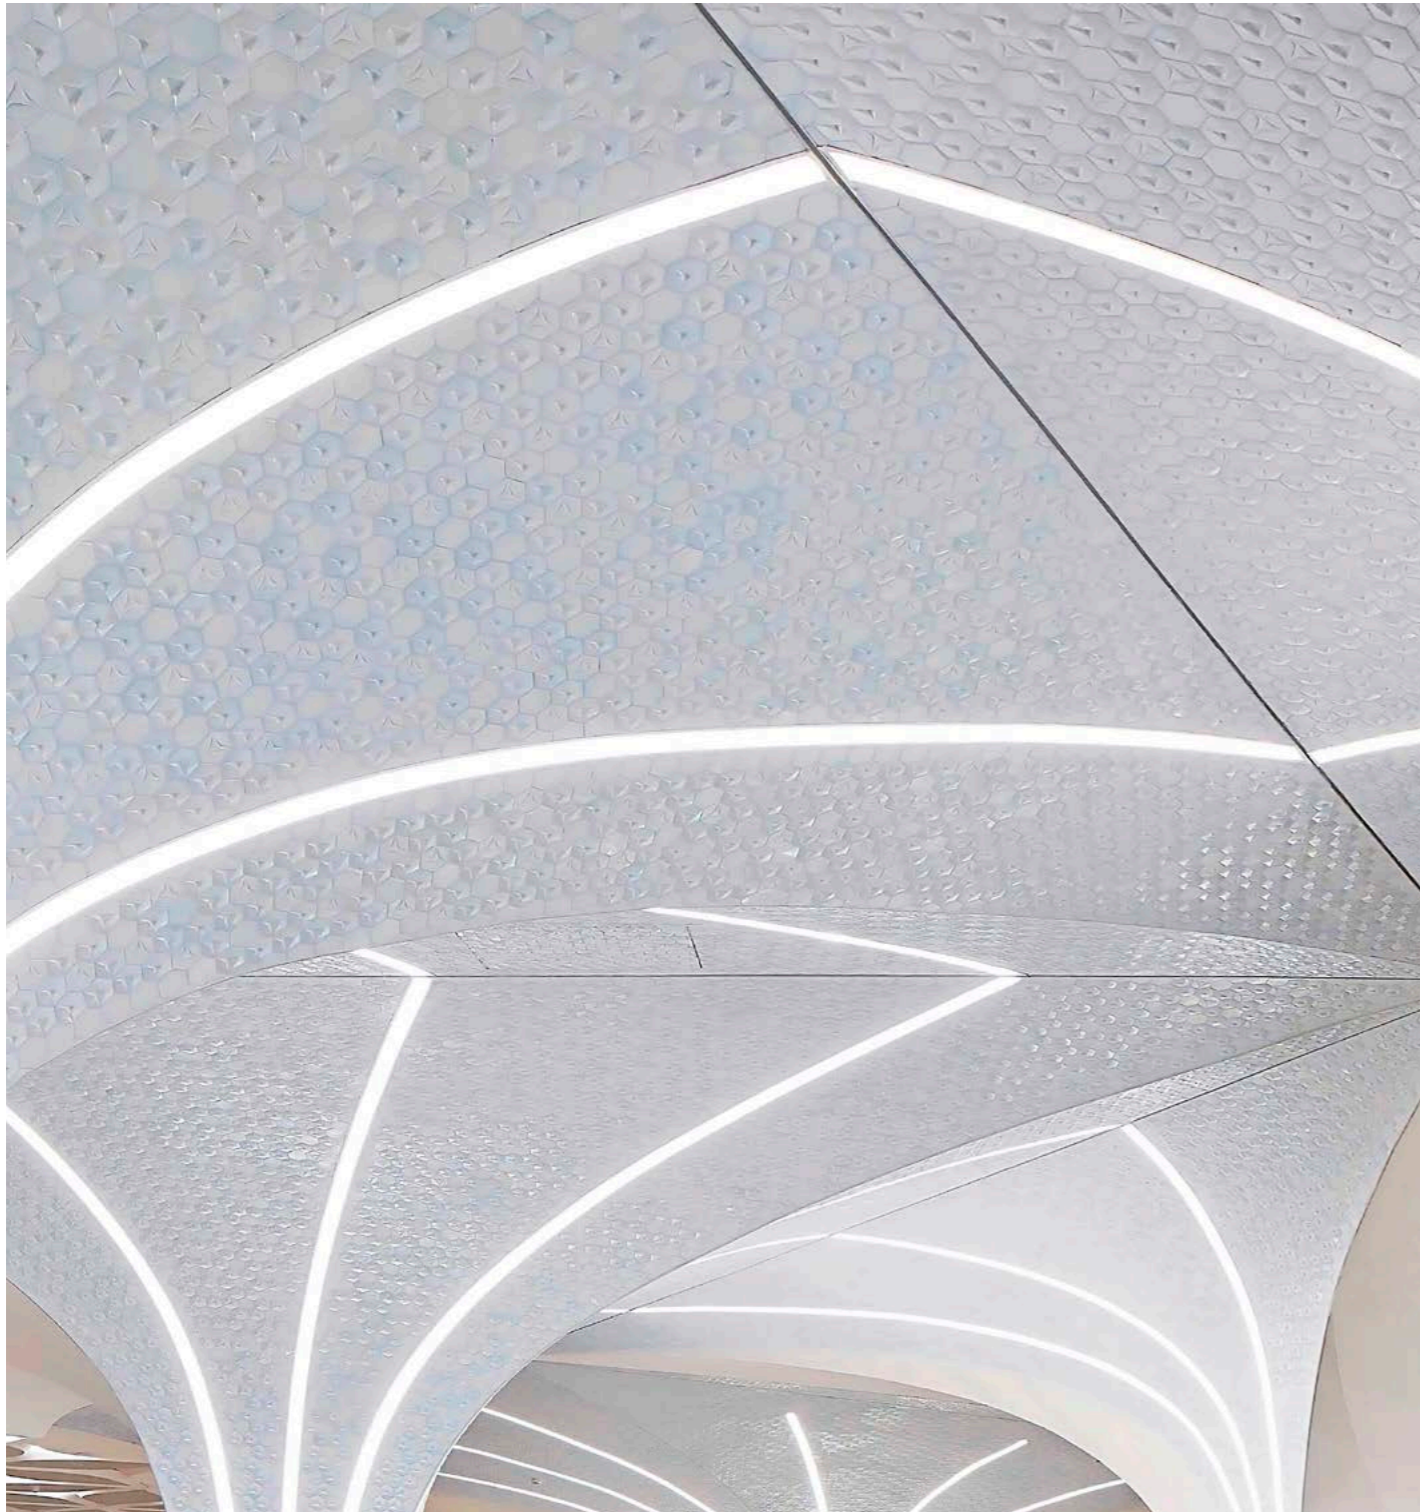

3. EDGES
Edges are curves that connect the Apex to Aperture through a series of five points. These points are placed at intervals in proportion to the height of the column (described here in percentages). Modules have four edges. The surfaces of the module are interpolated between these edges.

VAULTS ARE COMPRISED OF TWO MODULES

MODULES ARE ONE OF THE BASIC COMPONENTS OF THE CEILING GEOMETRY

3. EDGES: FIVE-POINT CURVE

Vaults Design Strategy

1. APEXES

2. APERTURE

Vaults Coated with Custom Pearlescent Glass Hexagons

Msheireb Metro Station, Qatar Rail · Doha (Qatar)

Vaults Coated with Custom Pearlescent Glass Hexagons

WATCH ONLINE
THE VIDEO OF THE
PROJECT

DISCOVER ONLINE
THE COMPLETE
PROJECT

Paragon Prairie Tower · *West Des Moines, Iowa (USA)*