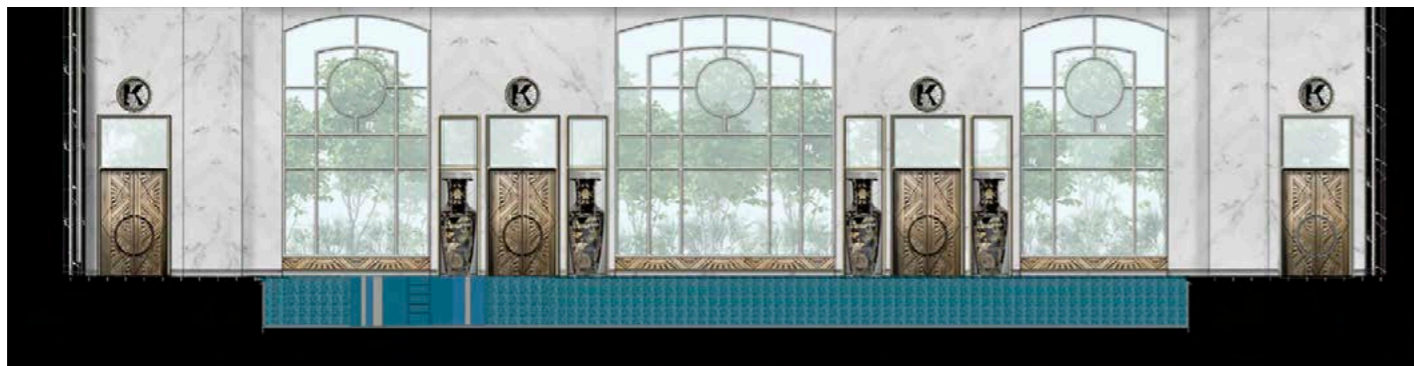

SPA Hammam · Walls in NeoColibrì Barrels 521-A

SPA · Walls in Zebrino Marble Slabs

SPA Hammam · Sink in Carrara Solid Marble

DISCOVER ONLINE
THE COMPLETE
PROJECT

The Karl Lagerfeld Hotel · Macau

Golden Domes - "Orum Custom" Artistic Glass Mosaic Decor

The Karl Lagerfeld Hotel · Macau

Section A-A'

Plan

Section B-B'

Indoor Pool · Artistic Glass Mosaic Floor & Walls Decor

Suites Bathrooms · Artistic Glass Mosaic Walls Decor

Suites Bathrooms · Gold Mosaic Walls