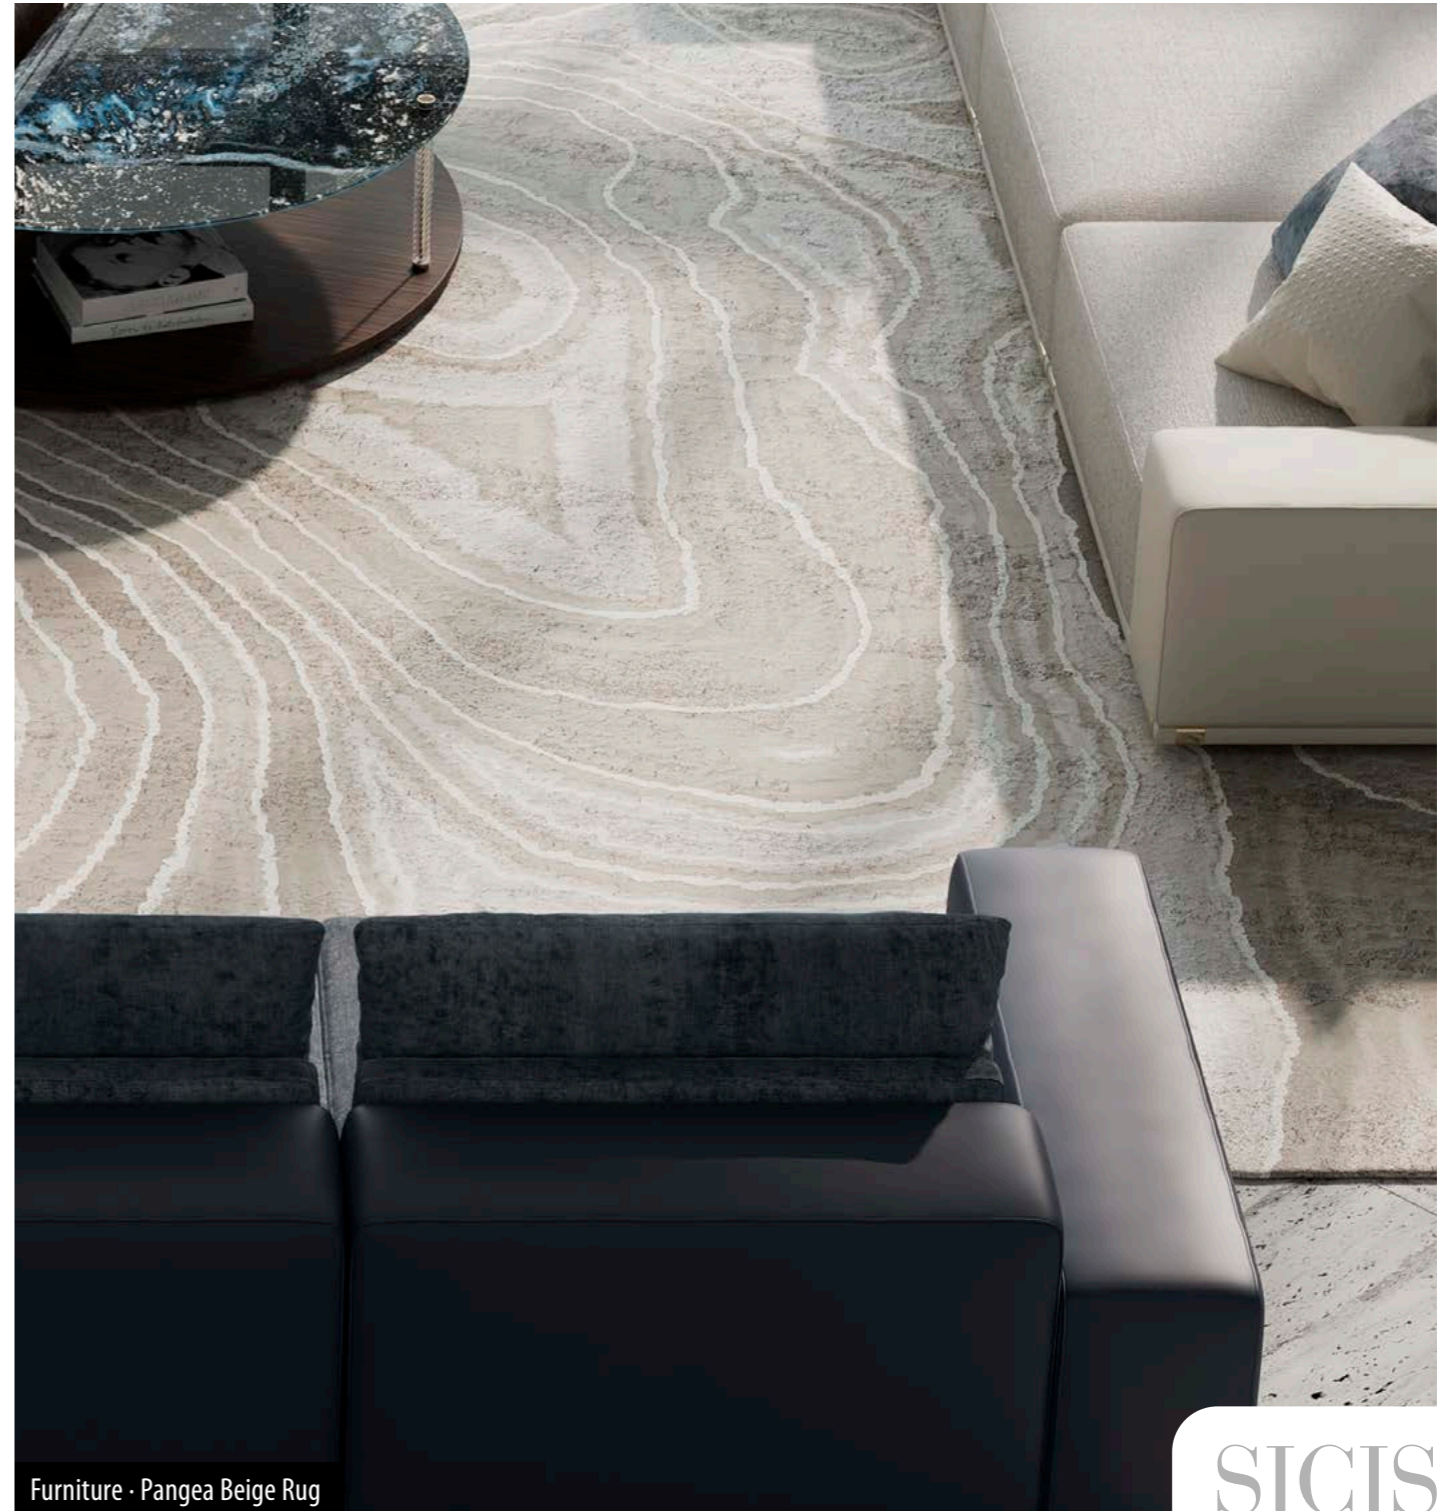

Private Apartment · Miami, South Beach (USA)

Furniture · Pangea Beige Rug

SICIS