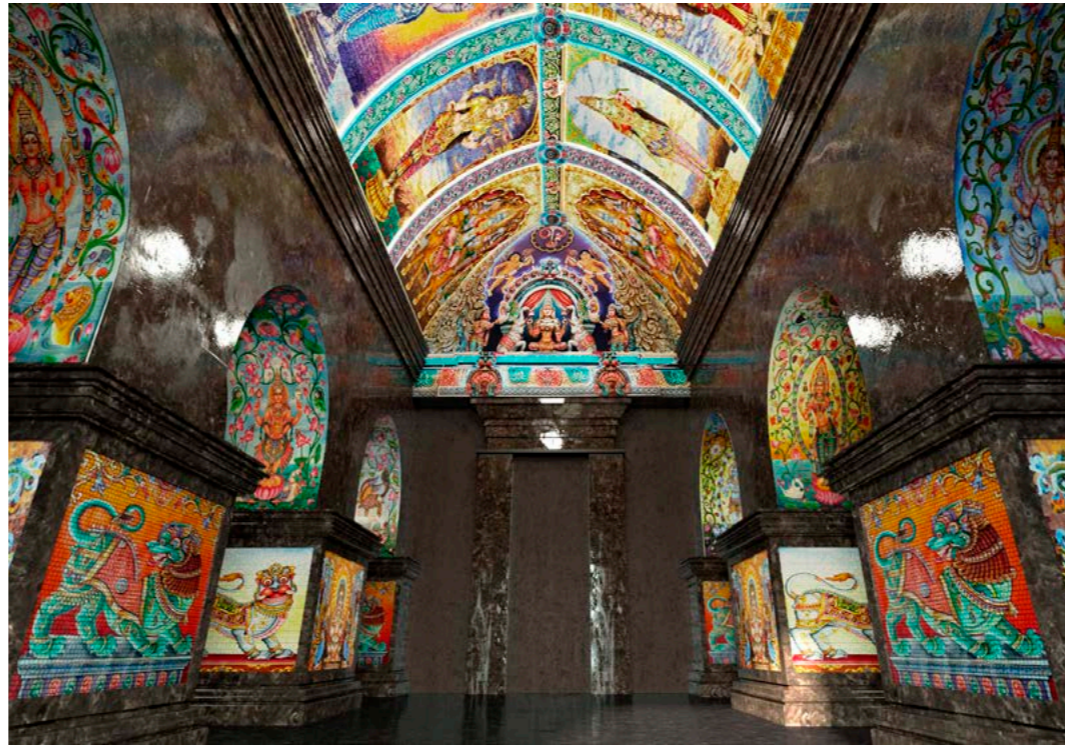

Gold Mosque, Katara Cultural Village · Doha (Qatar)

Gold Mosque, Katara Cultural Village · Doha (Qatar)

Walls & Minaret · Gold Mosaic & Artistic Glass Mosaic Decor

Gold Mosque, Katara Cultural Village · Doha (Qatar)

Gold Mosque, Katara Cultural Village · Doha (Qatar)

Walls · Gold Mosaic & Artistic Glass Mosaic Decor

WATCH ONLINE
THE VIDEO OF THE
PROJECT

DISCOVER ONLINE
THE COMPLETE
PROJECT

Sri Maha Mariamman Temple · Bangkok (Thailand)

Sri Maha Mariamman Temple · Bangkok (Thailand)

Temple Vault · Artistic Glass Mosaic Decor

Sri Maha Mariamman Temple · Bangkok (Thailand)

Sri Maha Mariamman Temple · Bangkok (Thailand)

WATCH ONLINE
THE VIDEO OF THE
PROJECT