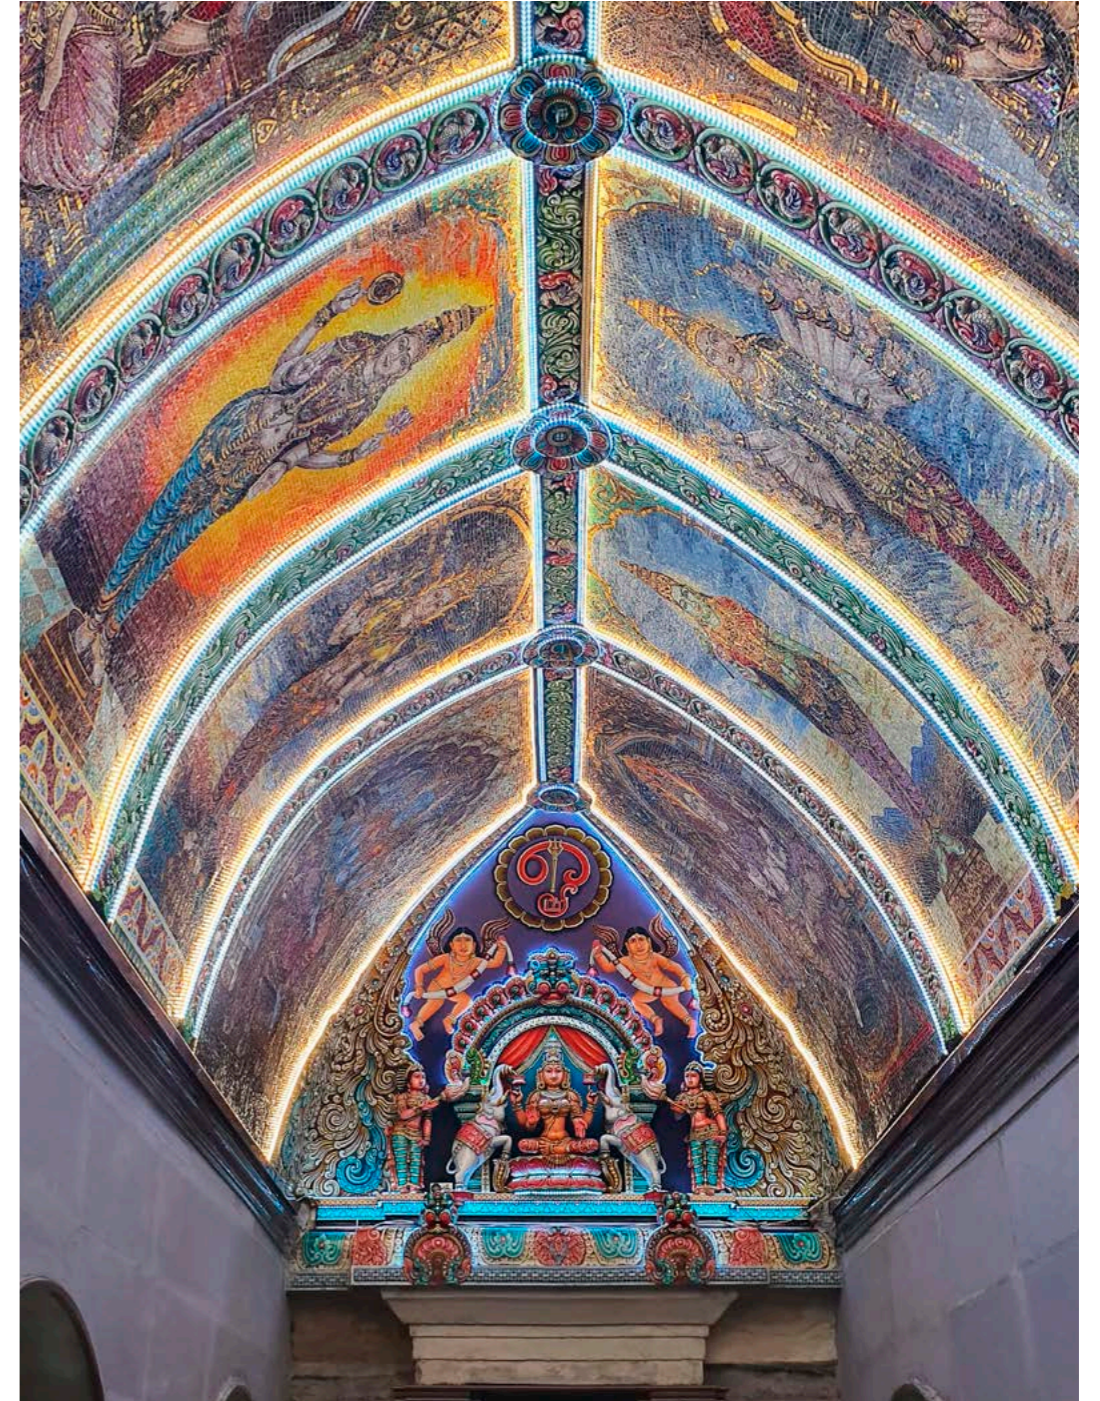

Sri Maha Mariamman Temple · Bangkok (Thailand)

Temple Vault · Artistic Glass Mosaic Decor